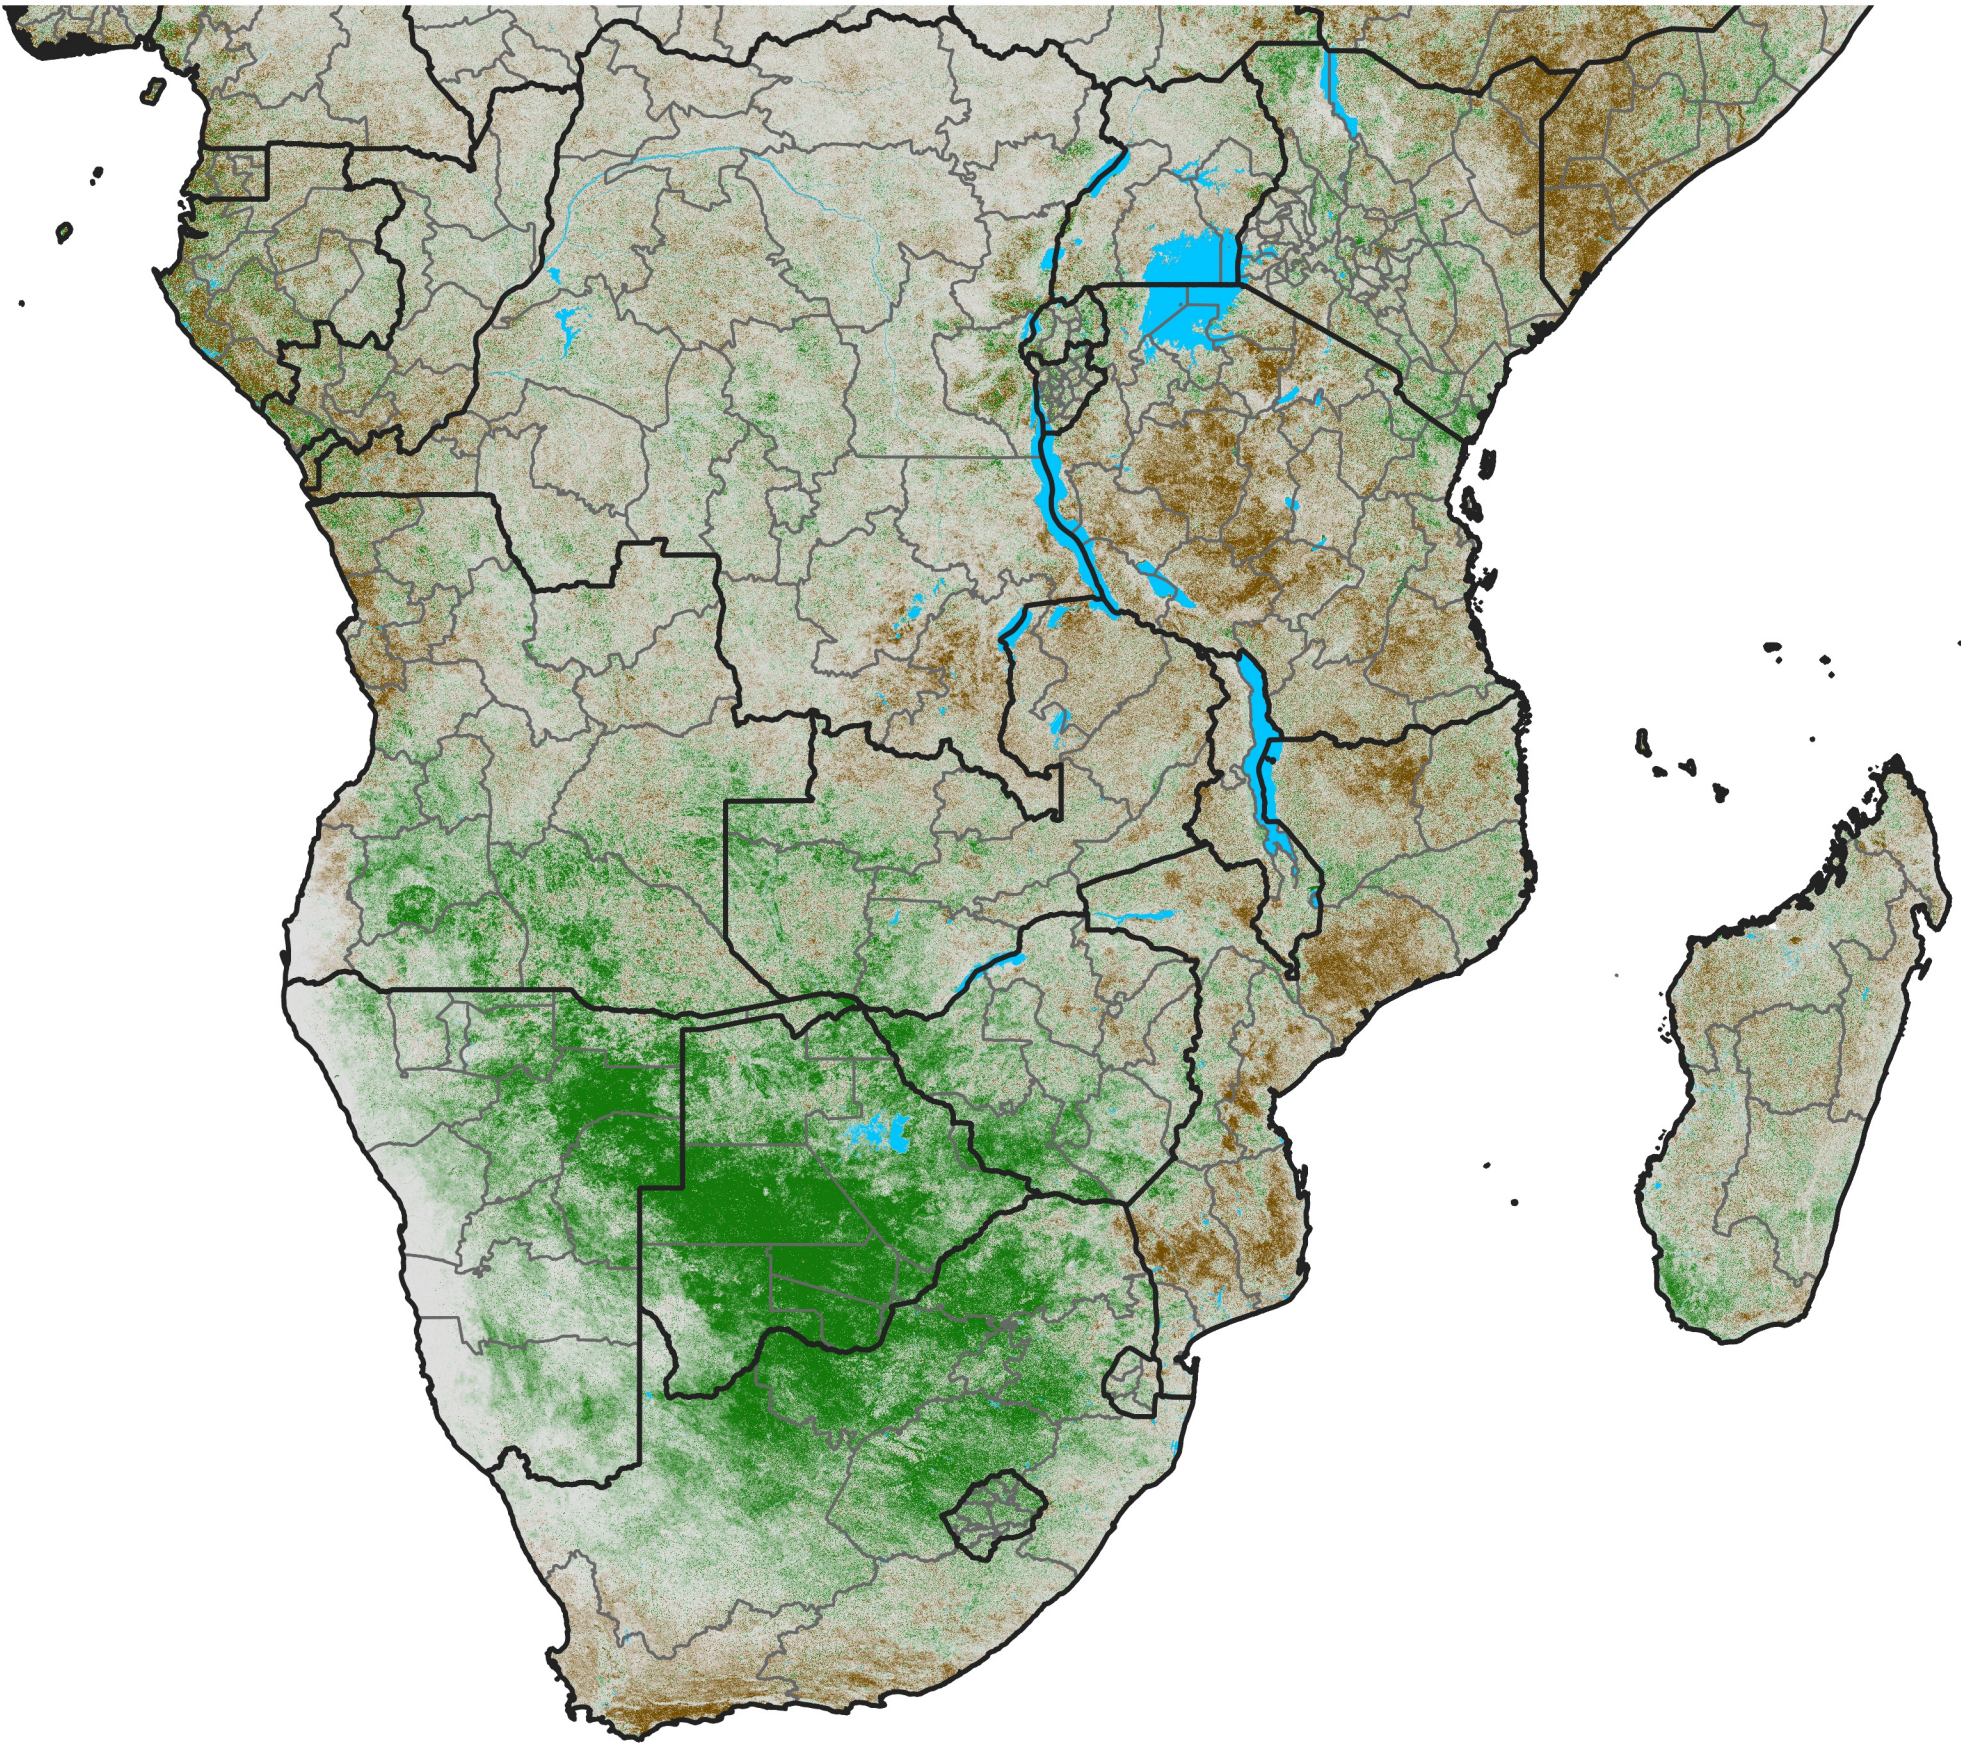

Southern Africa NDVI Difference

2025 minus 2024

Period 31 / November 01 - 10, 2025

NDVI Difference

< -0.3 -0.2 -0.1 -0.05 0.05 0.1 0.2 >0.3

Negative

No Difference

Positive