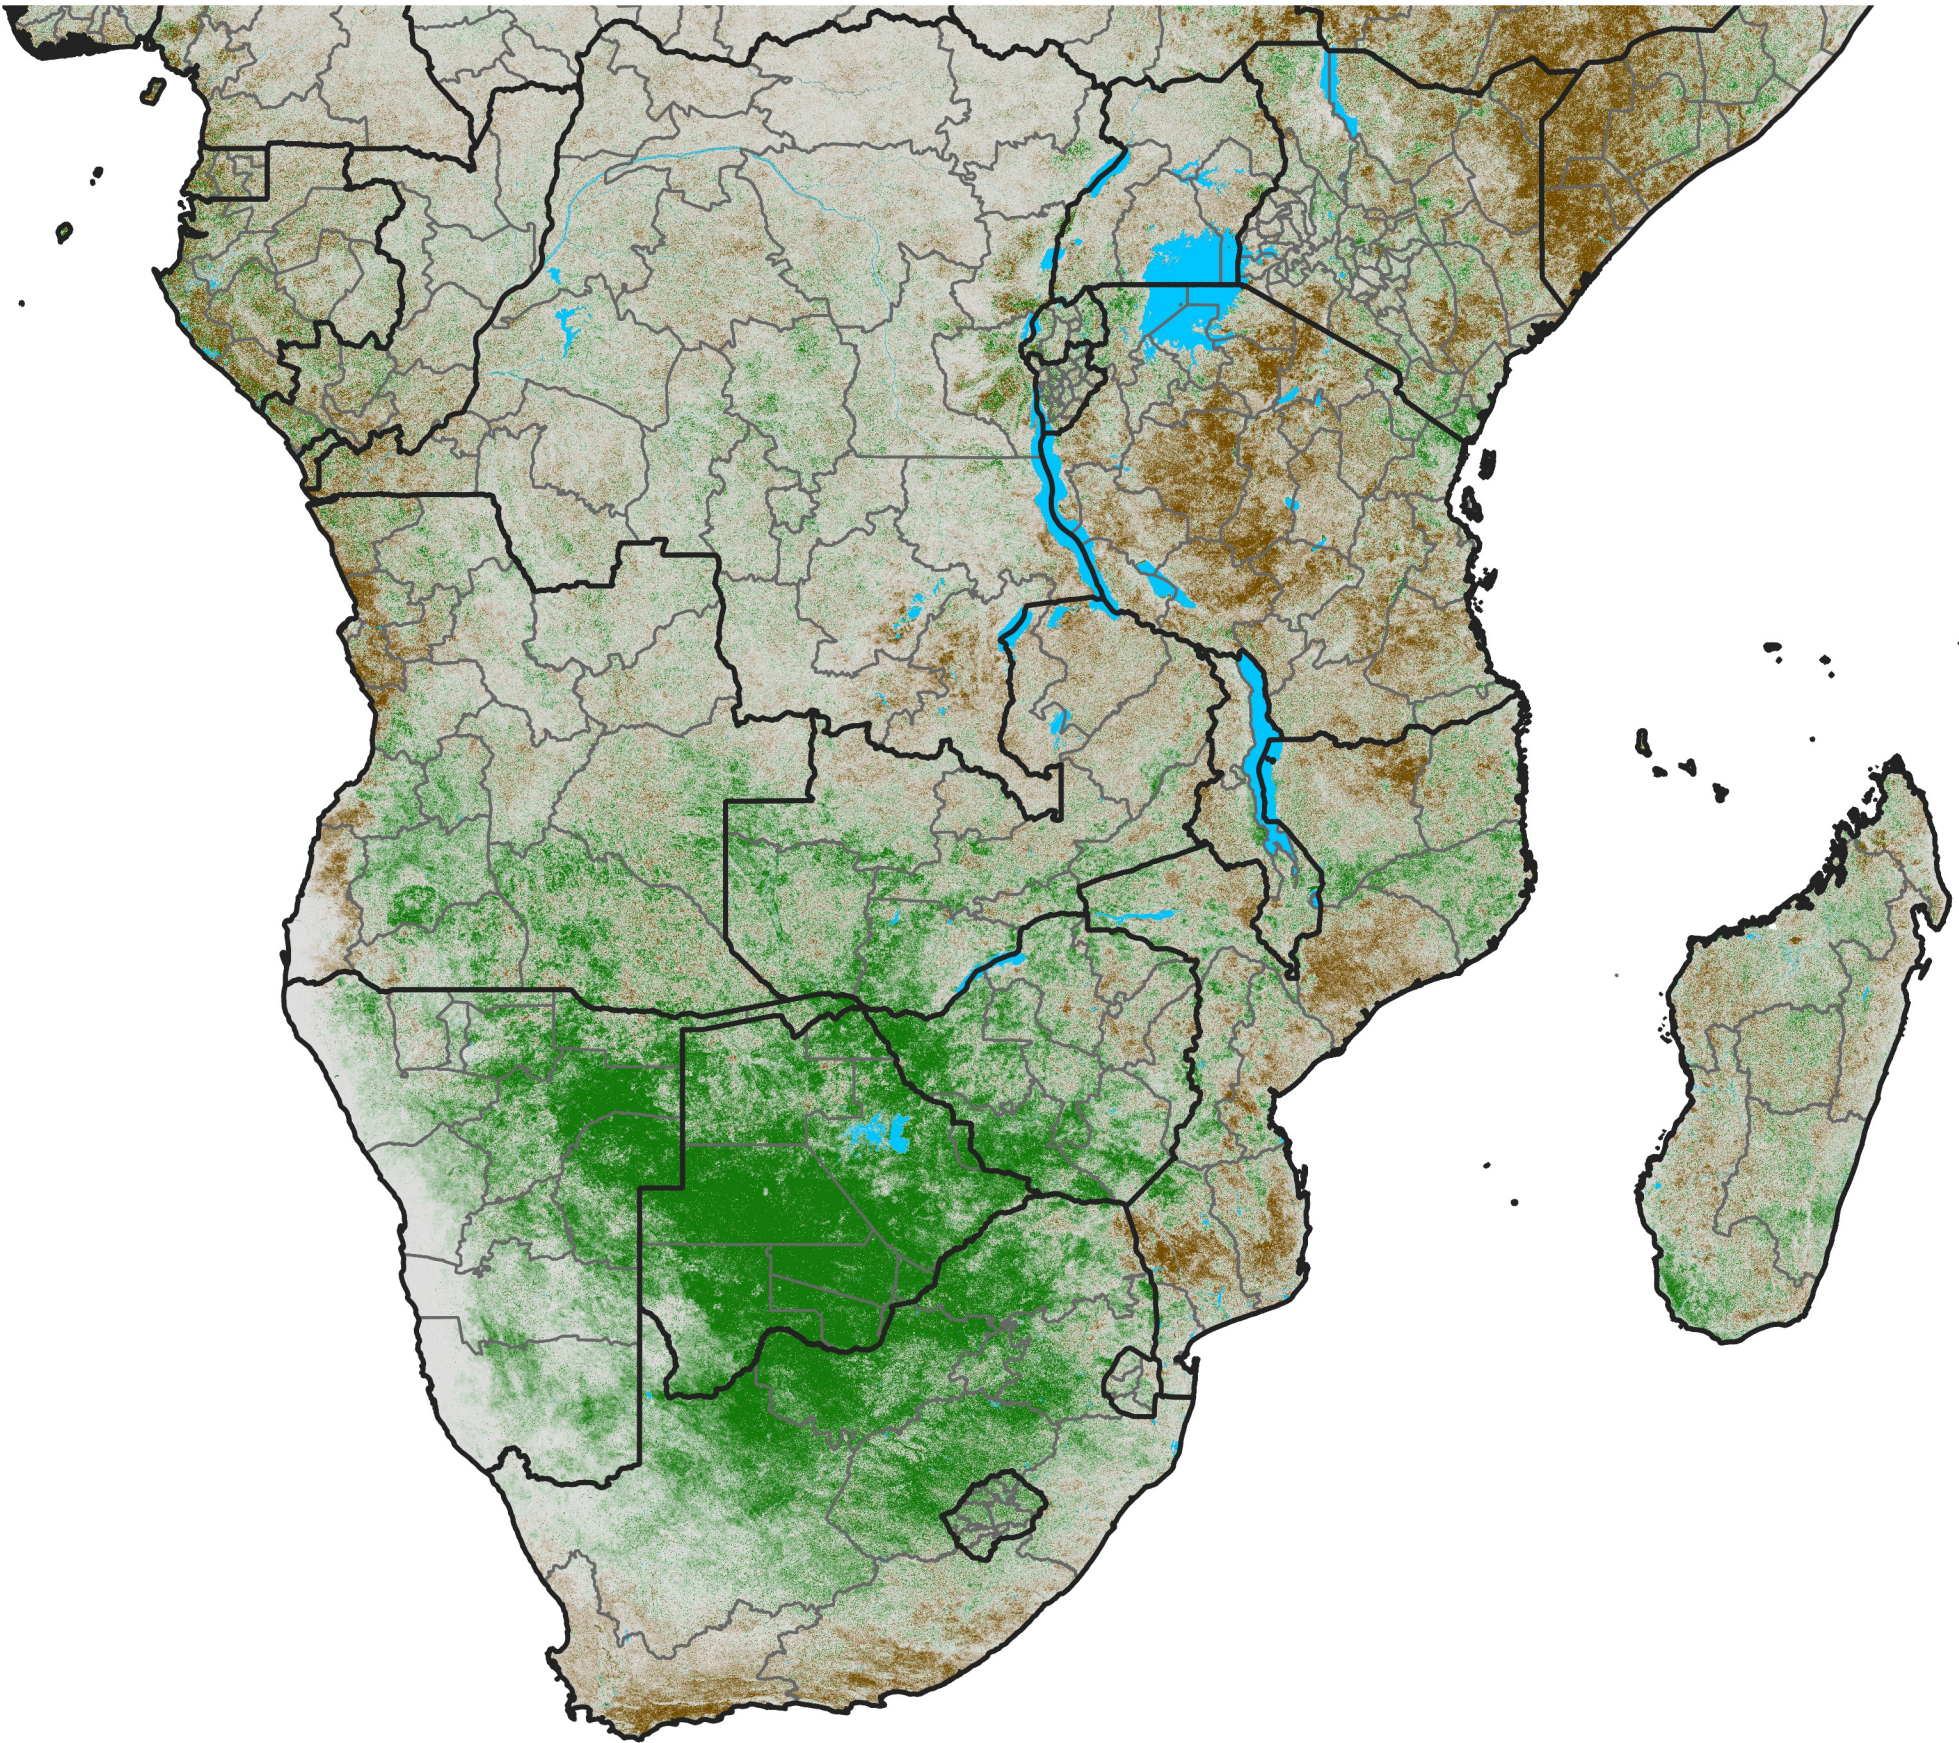

Southern Africa

NDVI Difference

2025 minus 2024

Period 32 / November 11 - 20, 2025

NDVI Difference

< -0.3 -0.2 -0.1 -0.05 0.05 0.1 0.2 >0.3

Negative

No Difference