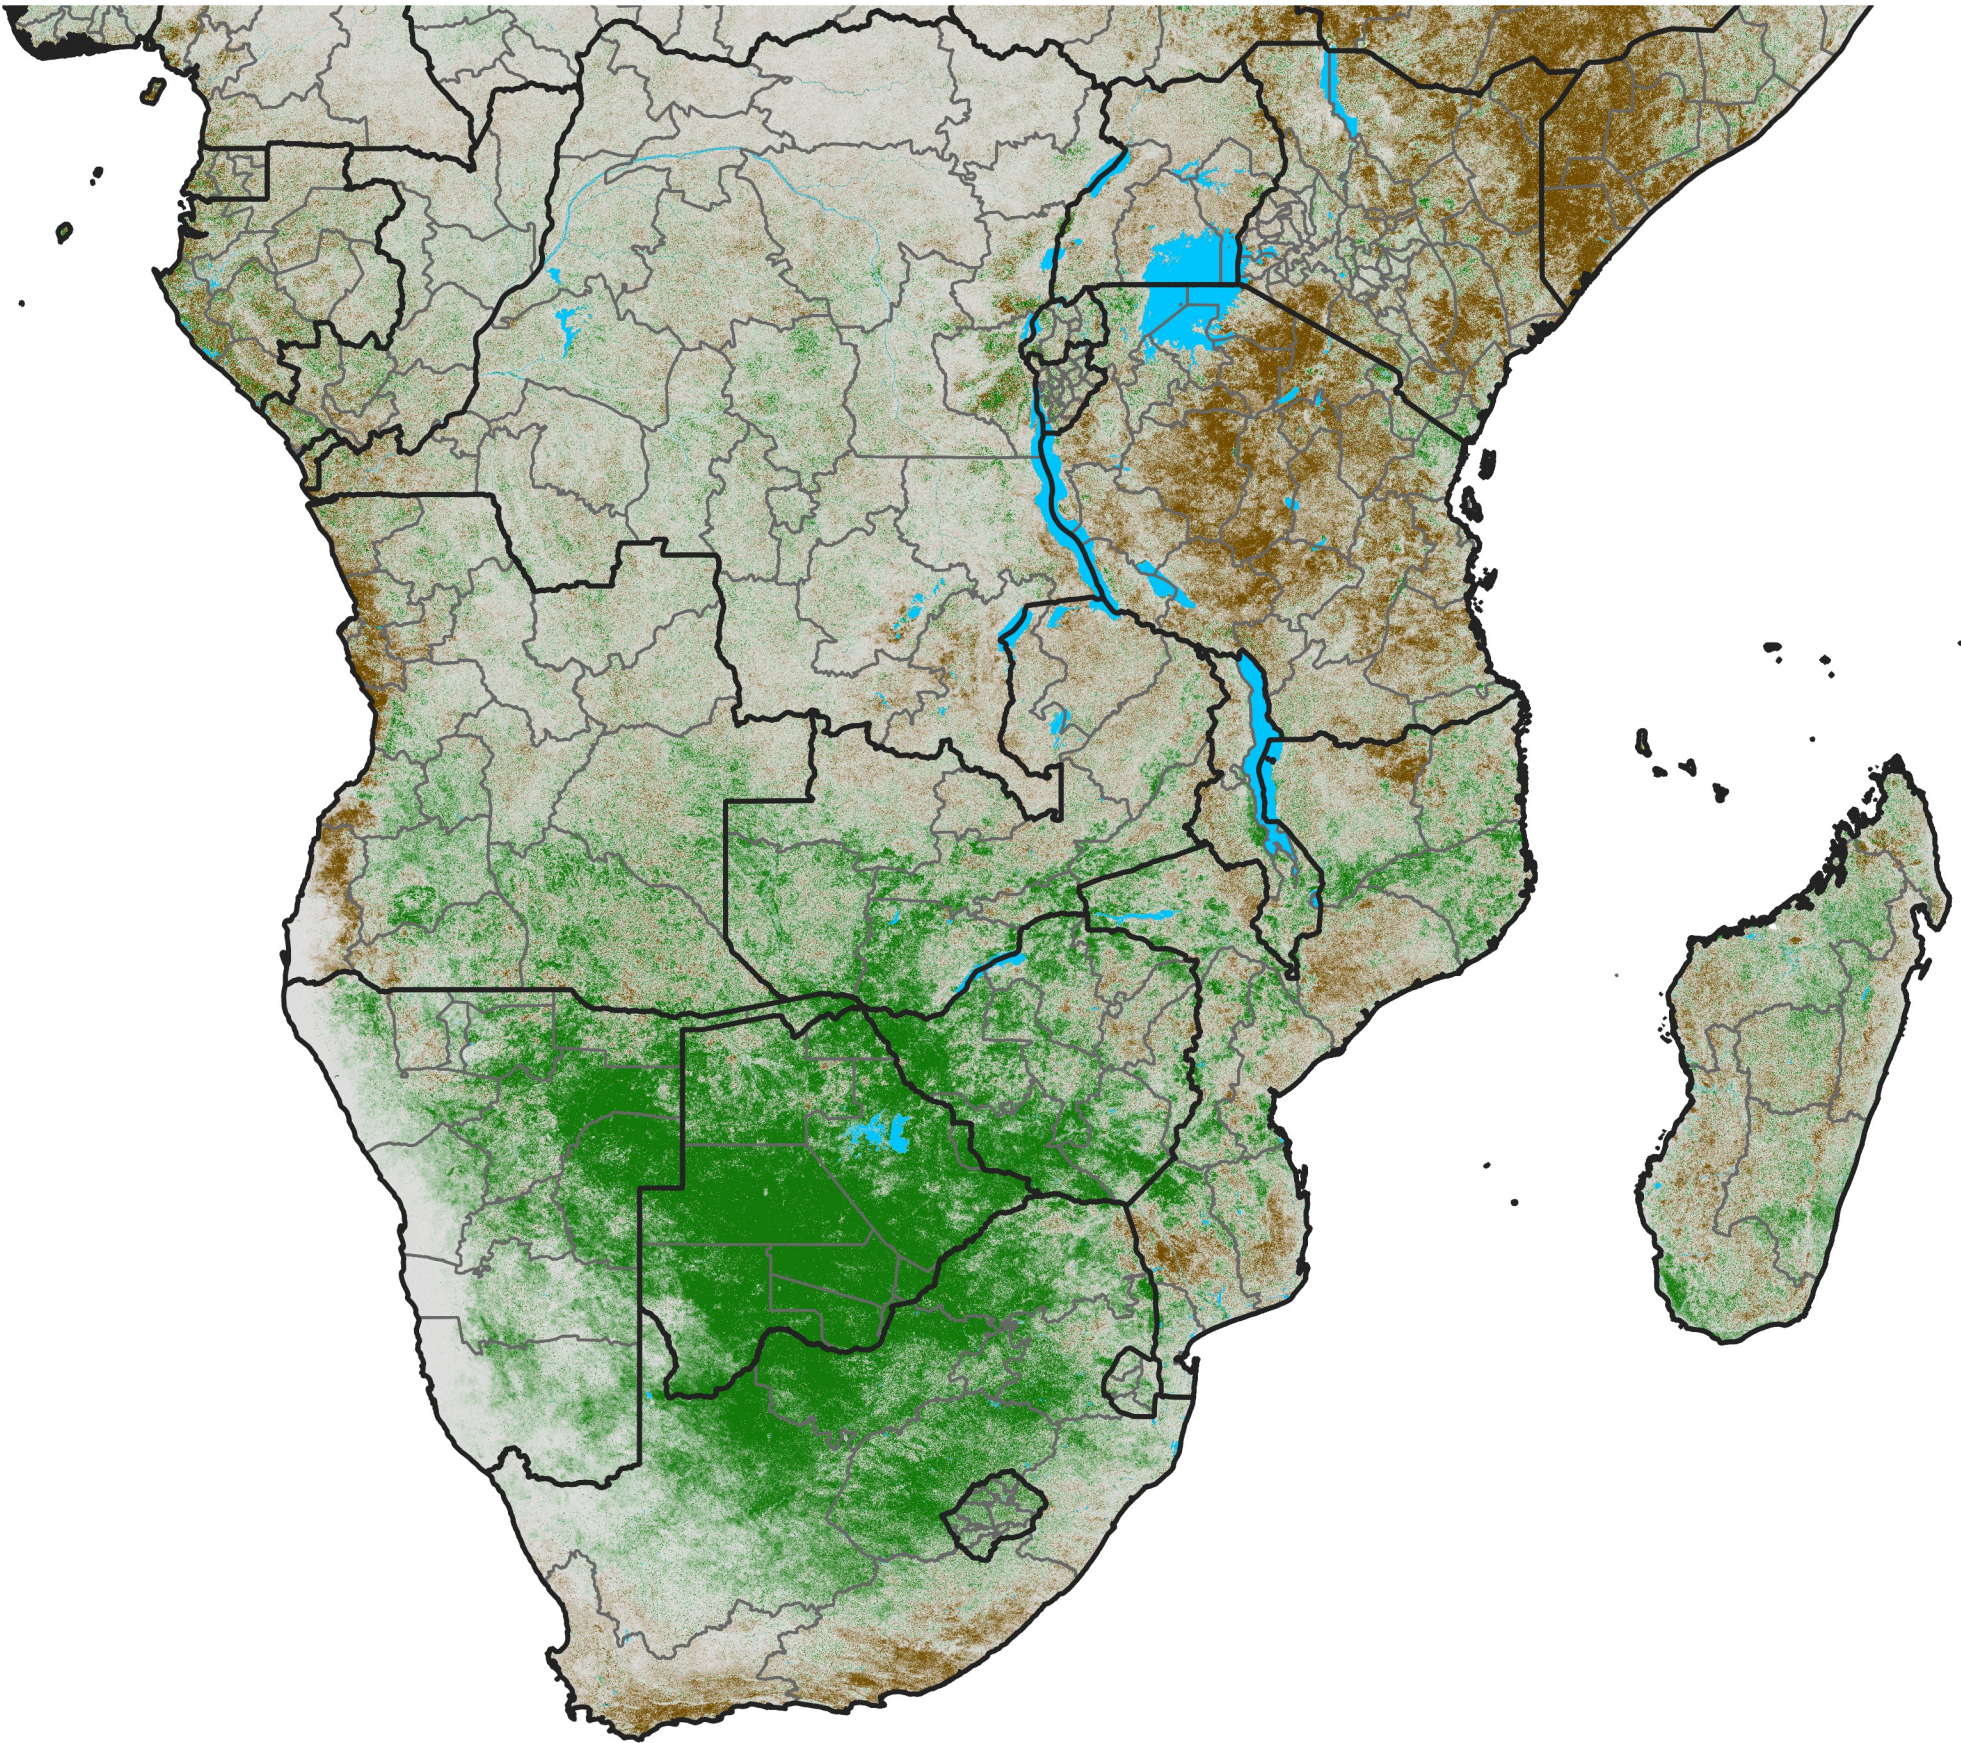

Southern Africa

NDVI Difference

2025 minus 2024

Period 33 / November 21 - 30, 2025

NDVI Difference

< -0.3 -0.2 -0.1 -0.05 0.05 0.1 0.2 >0.3

Negative

No Difference