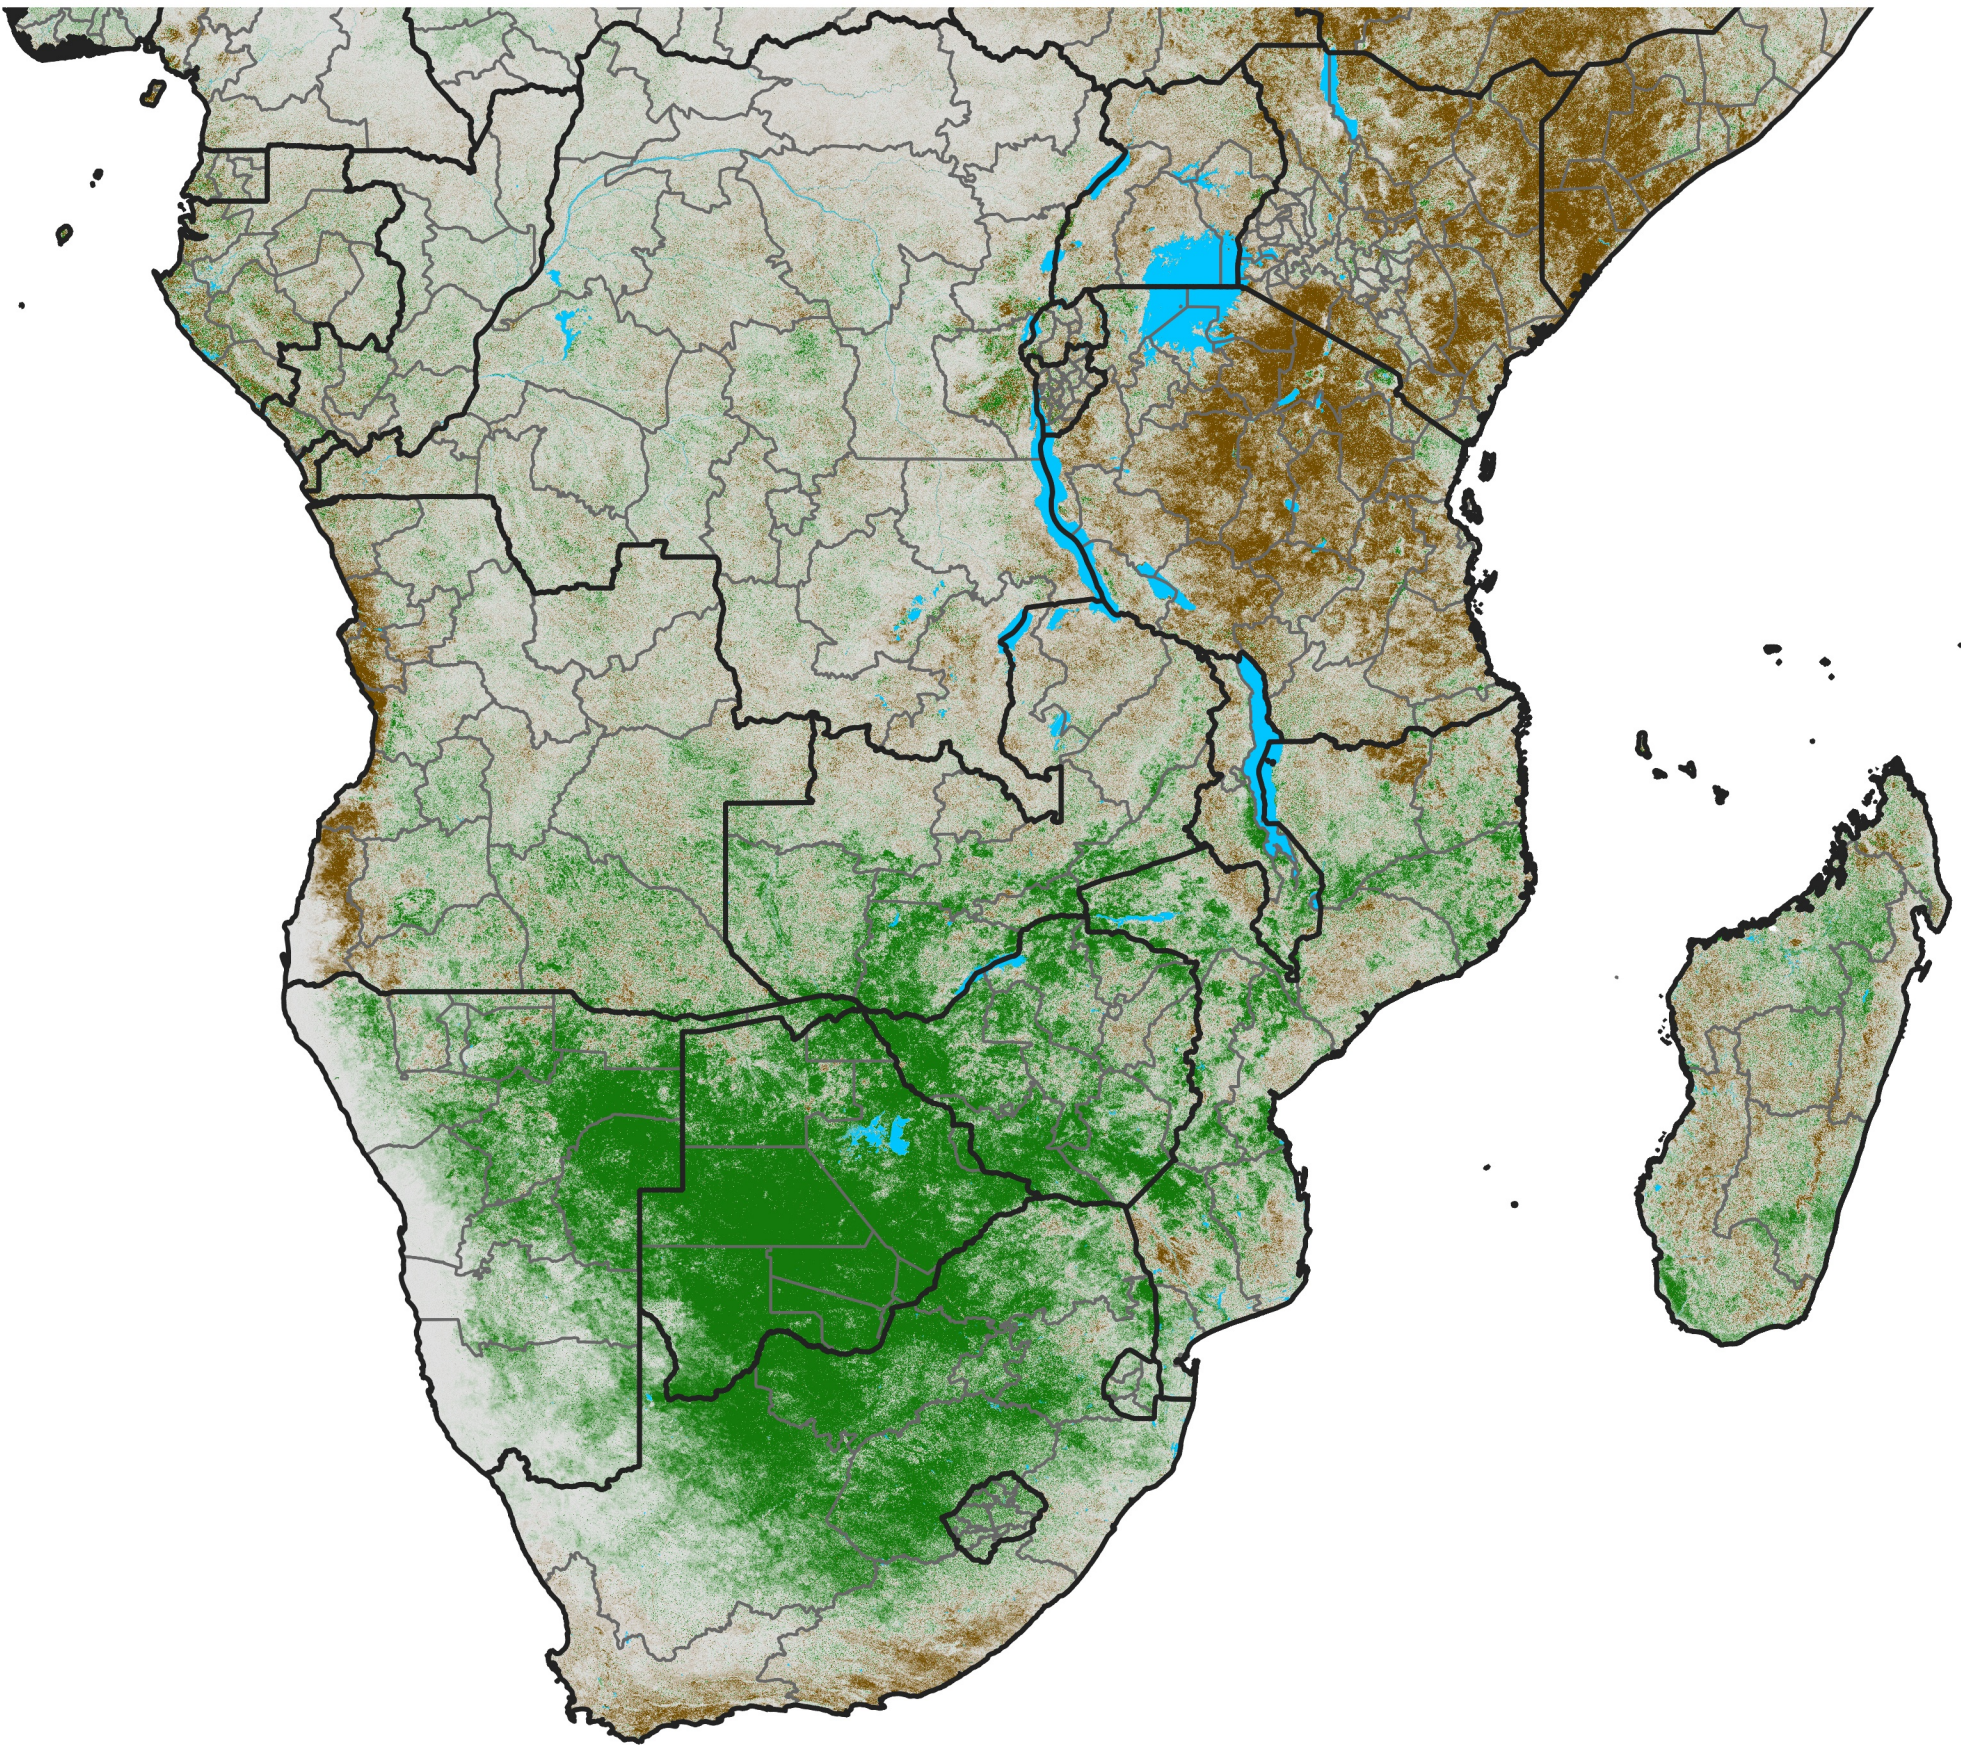

Southern Africa NDVI Difference

2025 minus 2024

Period 34 / December 01 - 10, 2025

NDVI Difference

< -0.3 -0.2 -0.1 -0.05 0.05 0.1 0.2 >0.3

Negative

No Difference

Positive