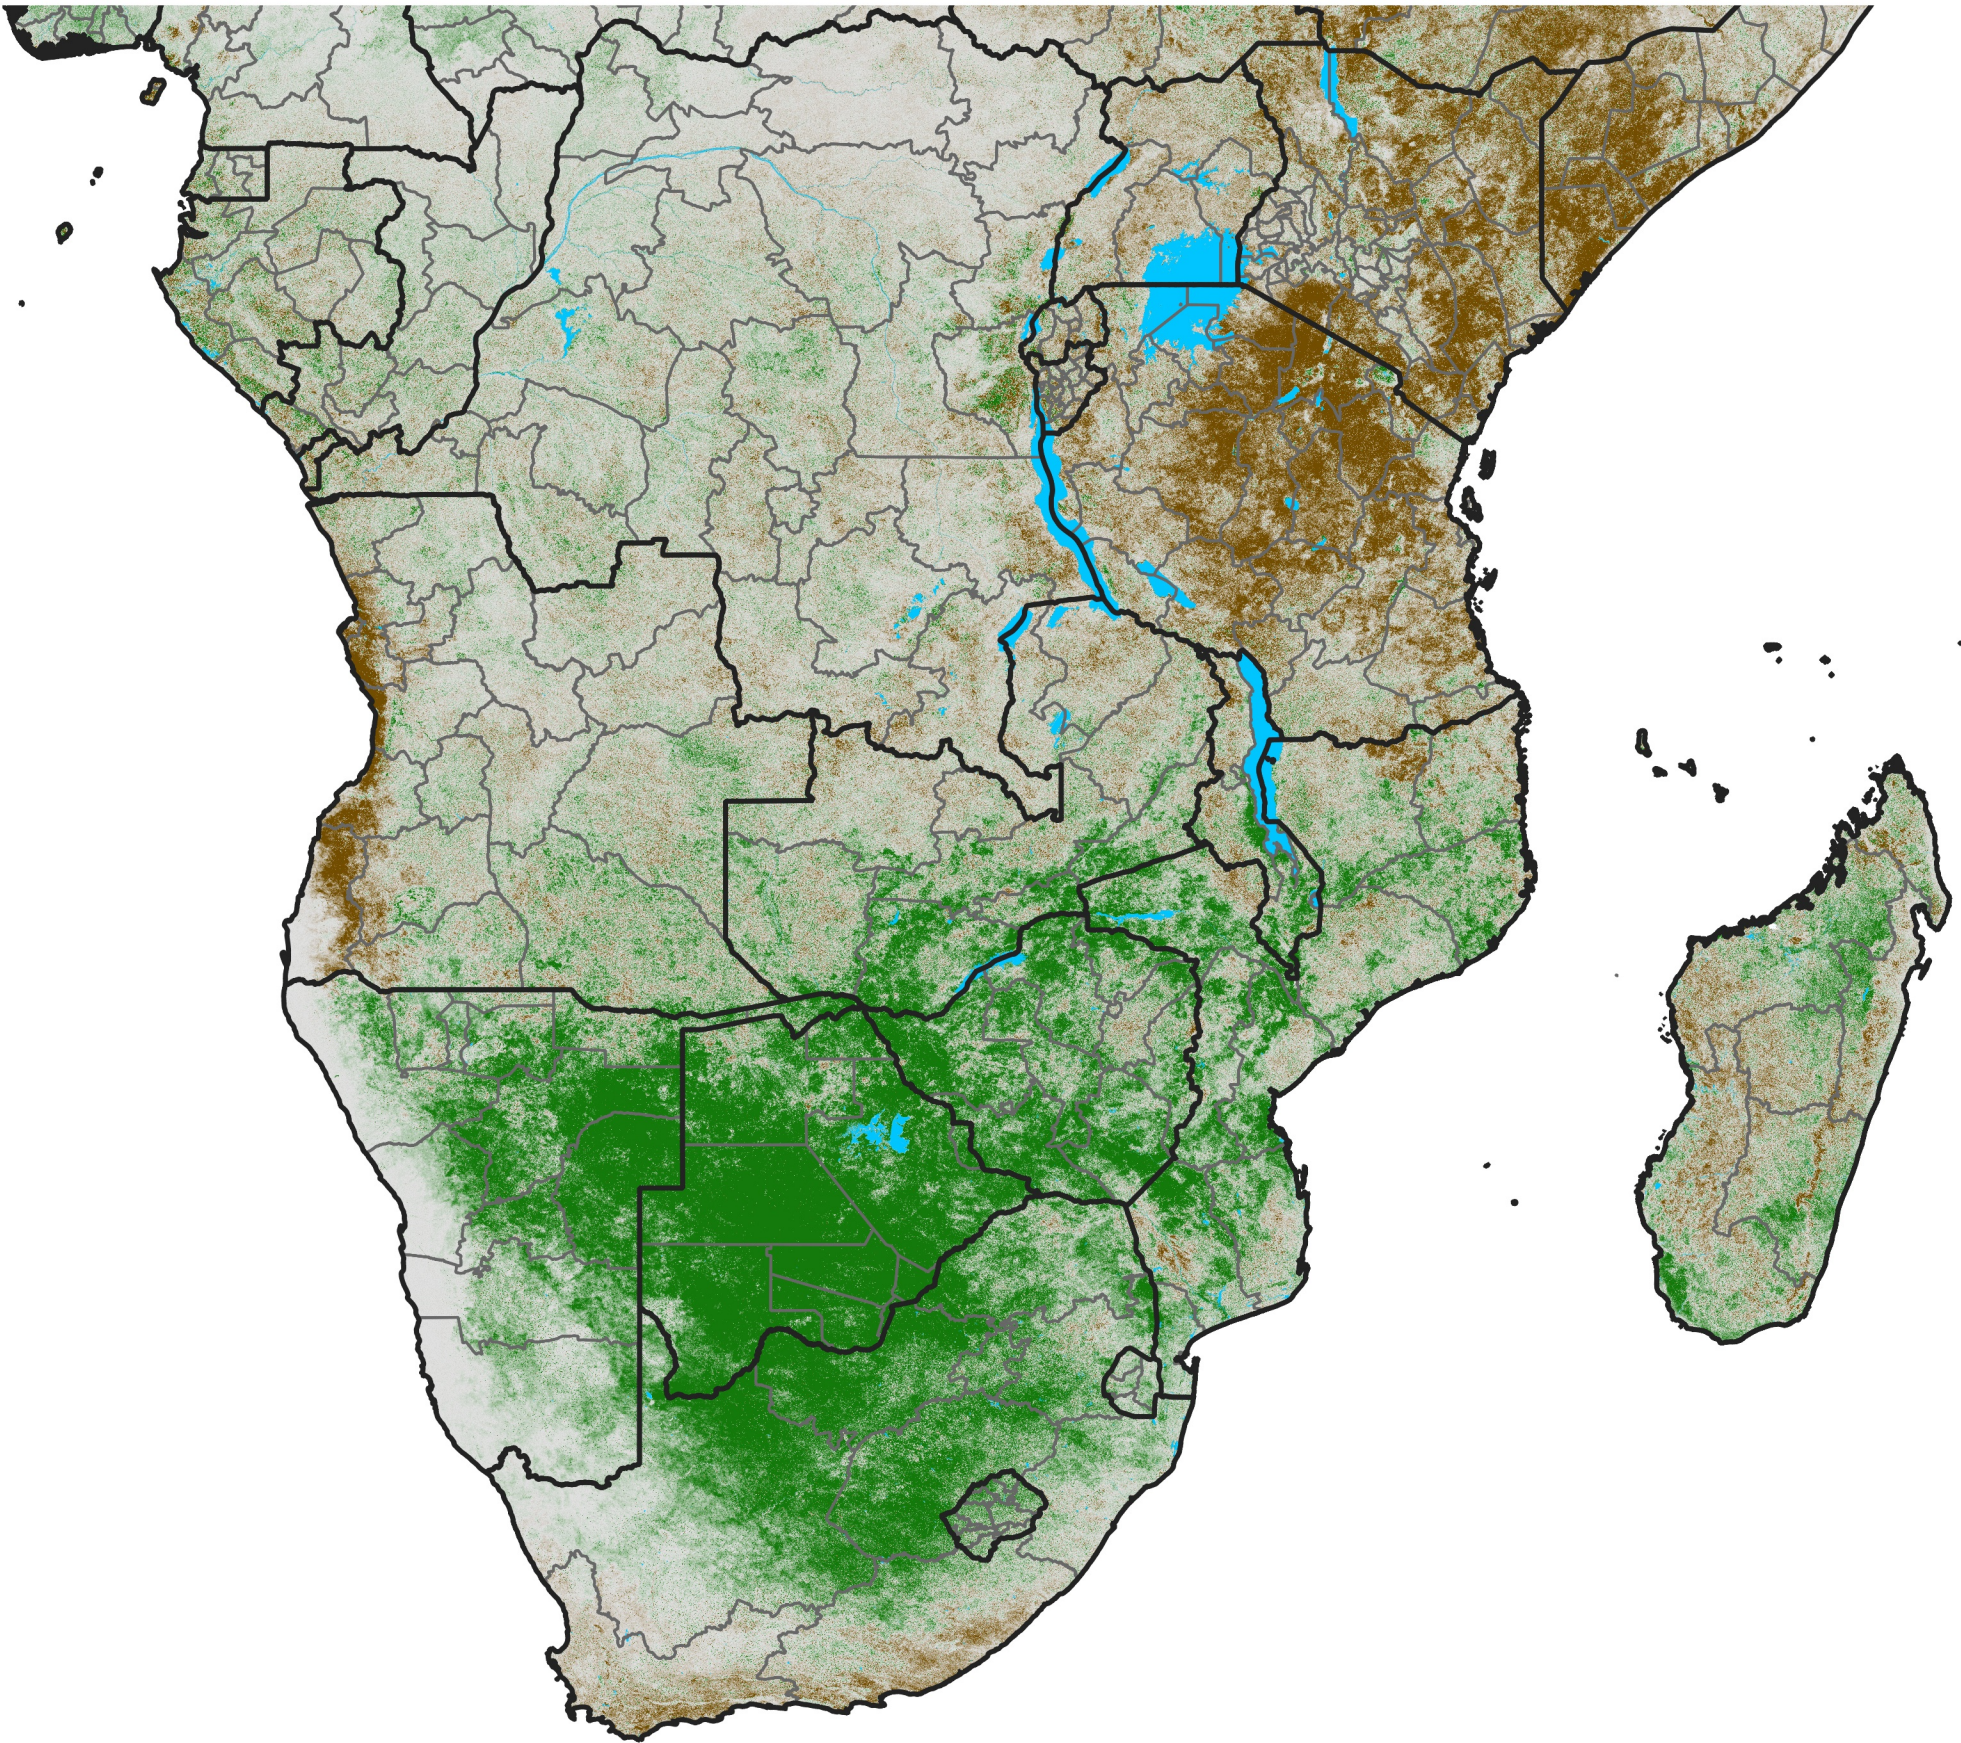

Southern Africa NDVI Difference

2025 minus 2024

Period 35 / December 11 - 20, 2025

NDVI Difference

< -0.3 -0.2 -0.1 -0.05 0.05 0.1 0.2 >0.3

Negative

No Difference

Positive