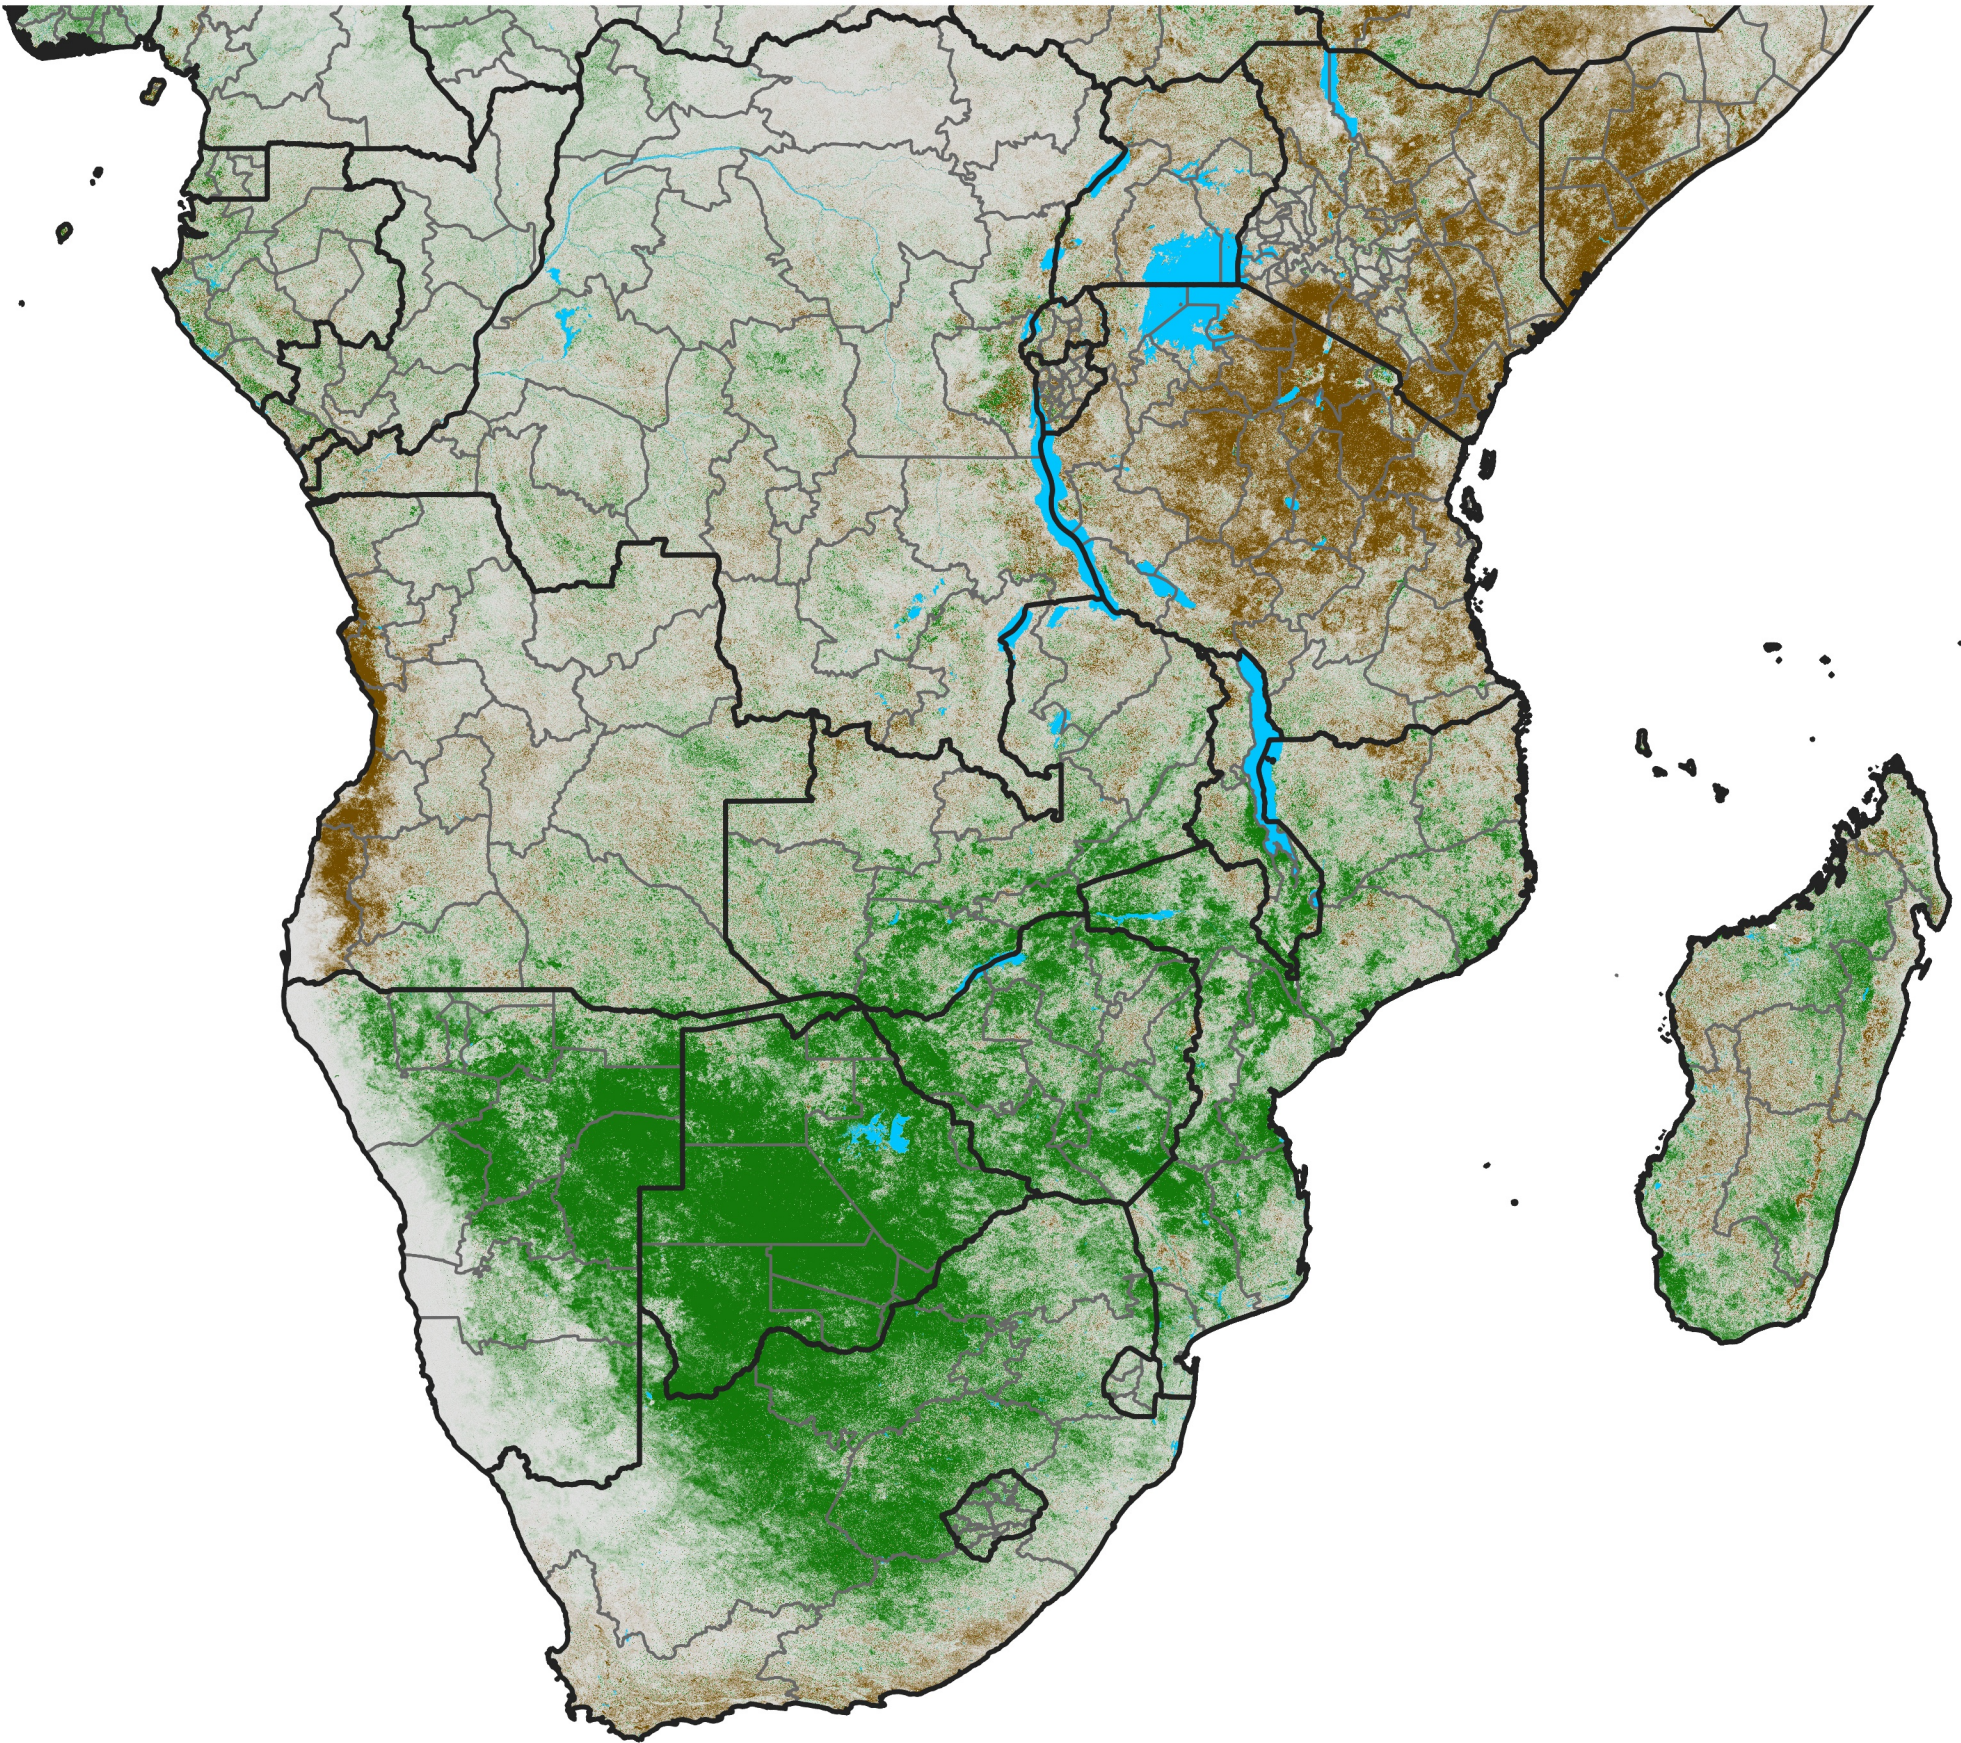

Southern Africa NDVI Difference

2025 minus 2024

Period 36 / December 21 - 31, 2025

NDVI Difference

< -0.3 -0.2 -0.1 -0.05 0.05 0.1 0.2 >0.3

Negative

No Difference

Positive