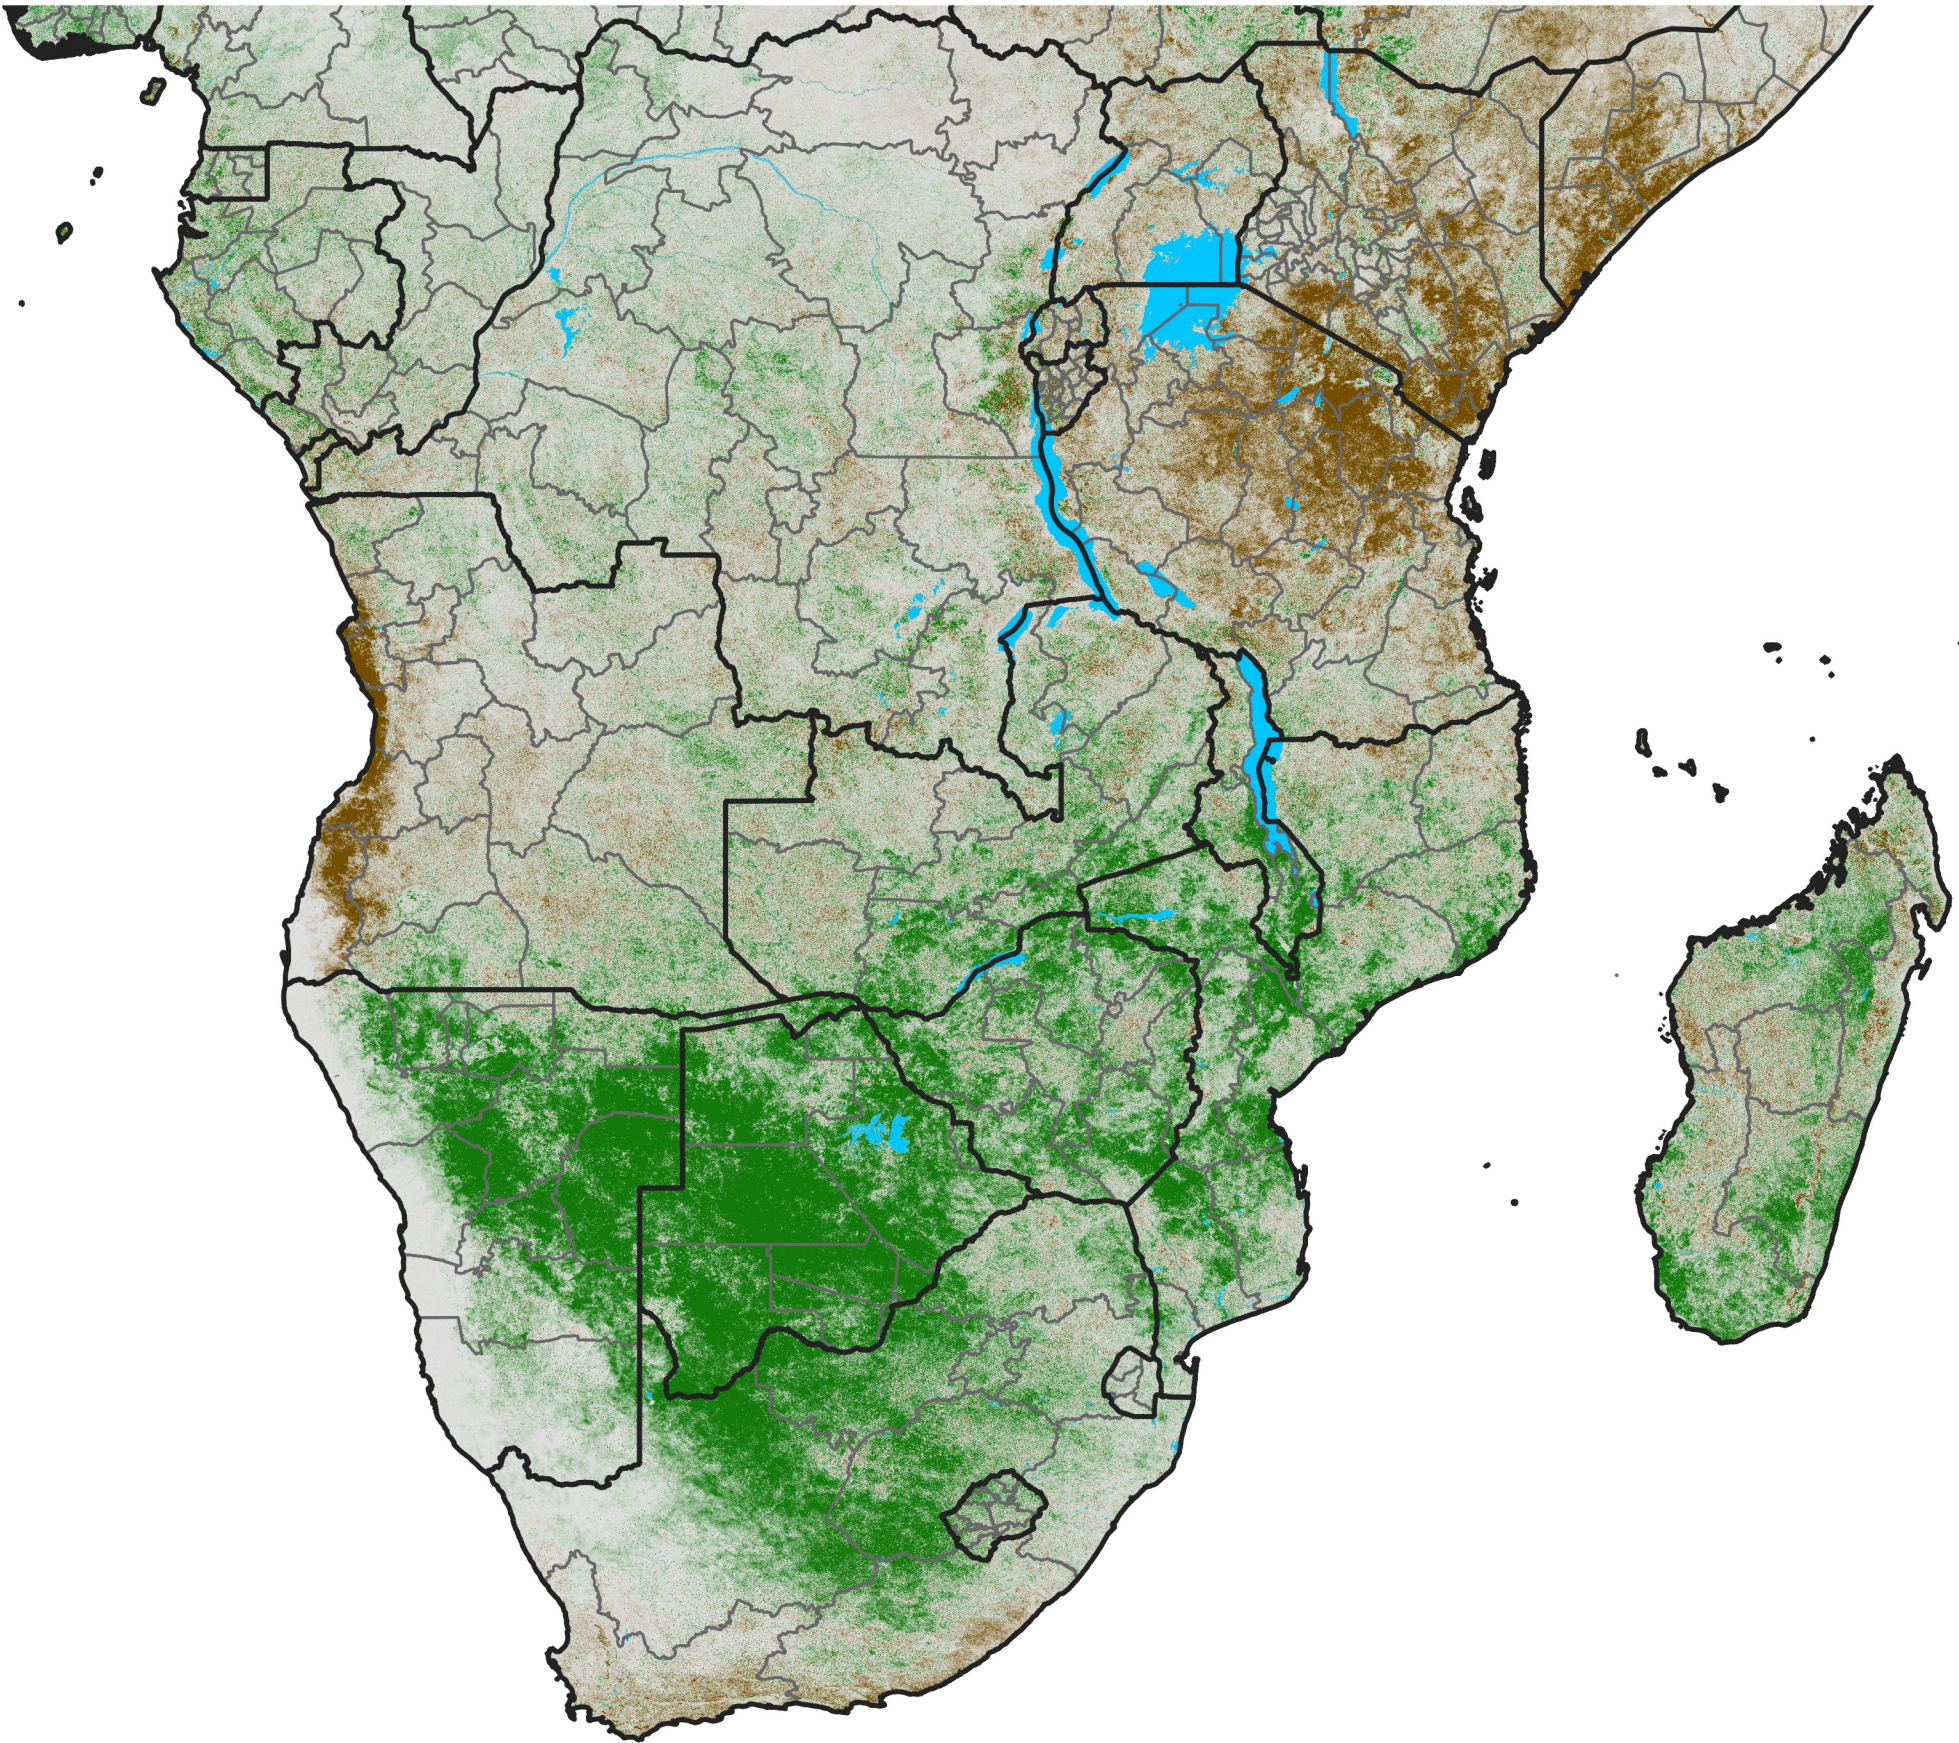

Southern Africa

NDVI Difference

2026 minus 2025

Period 01 / January 01 - 10, 2026

NDVI Difference

< -0.3 -0.2 -0.1 -0.05 0.05 0.1 0.2 >0.3

Negative

No Difference