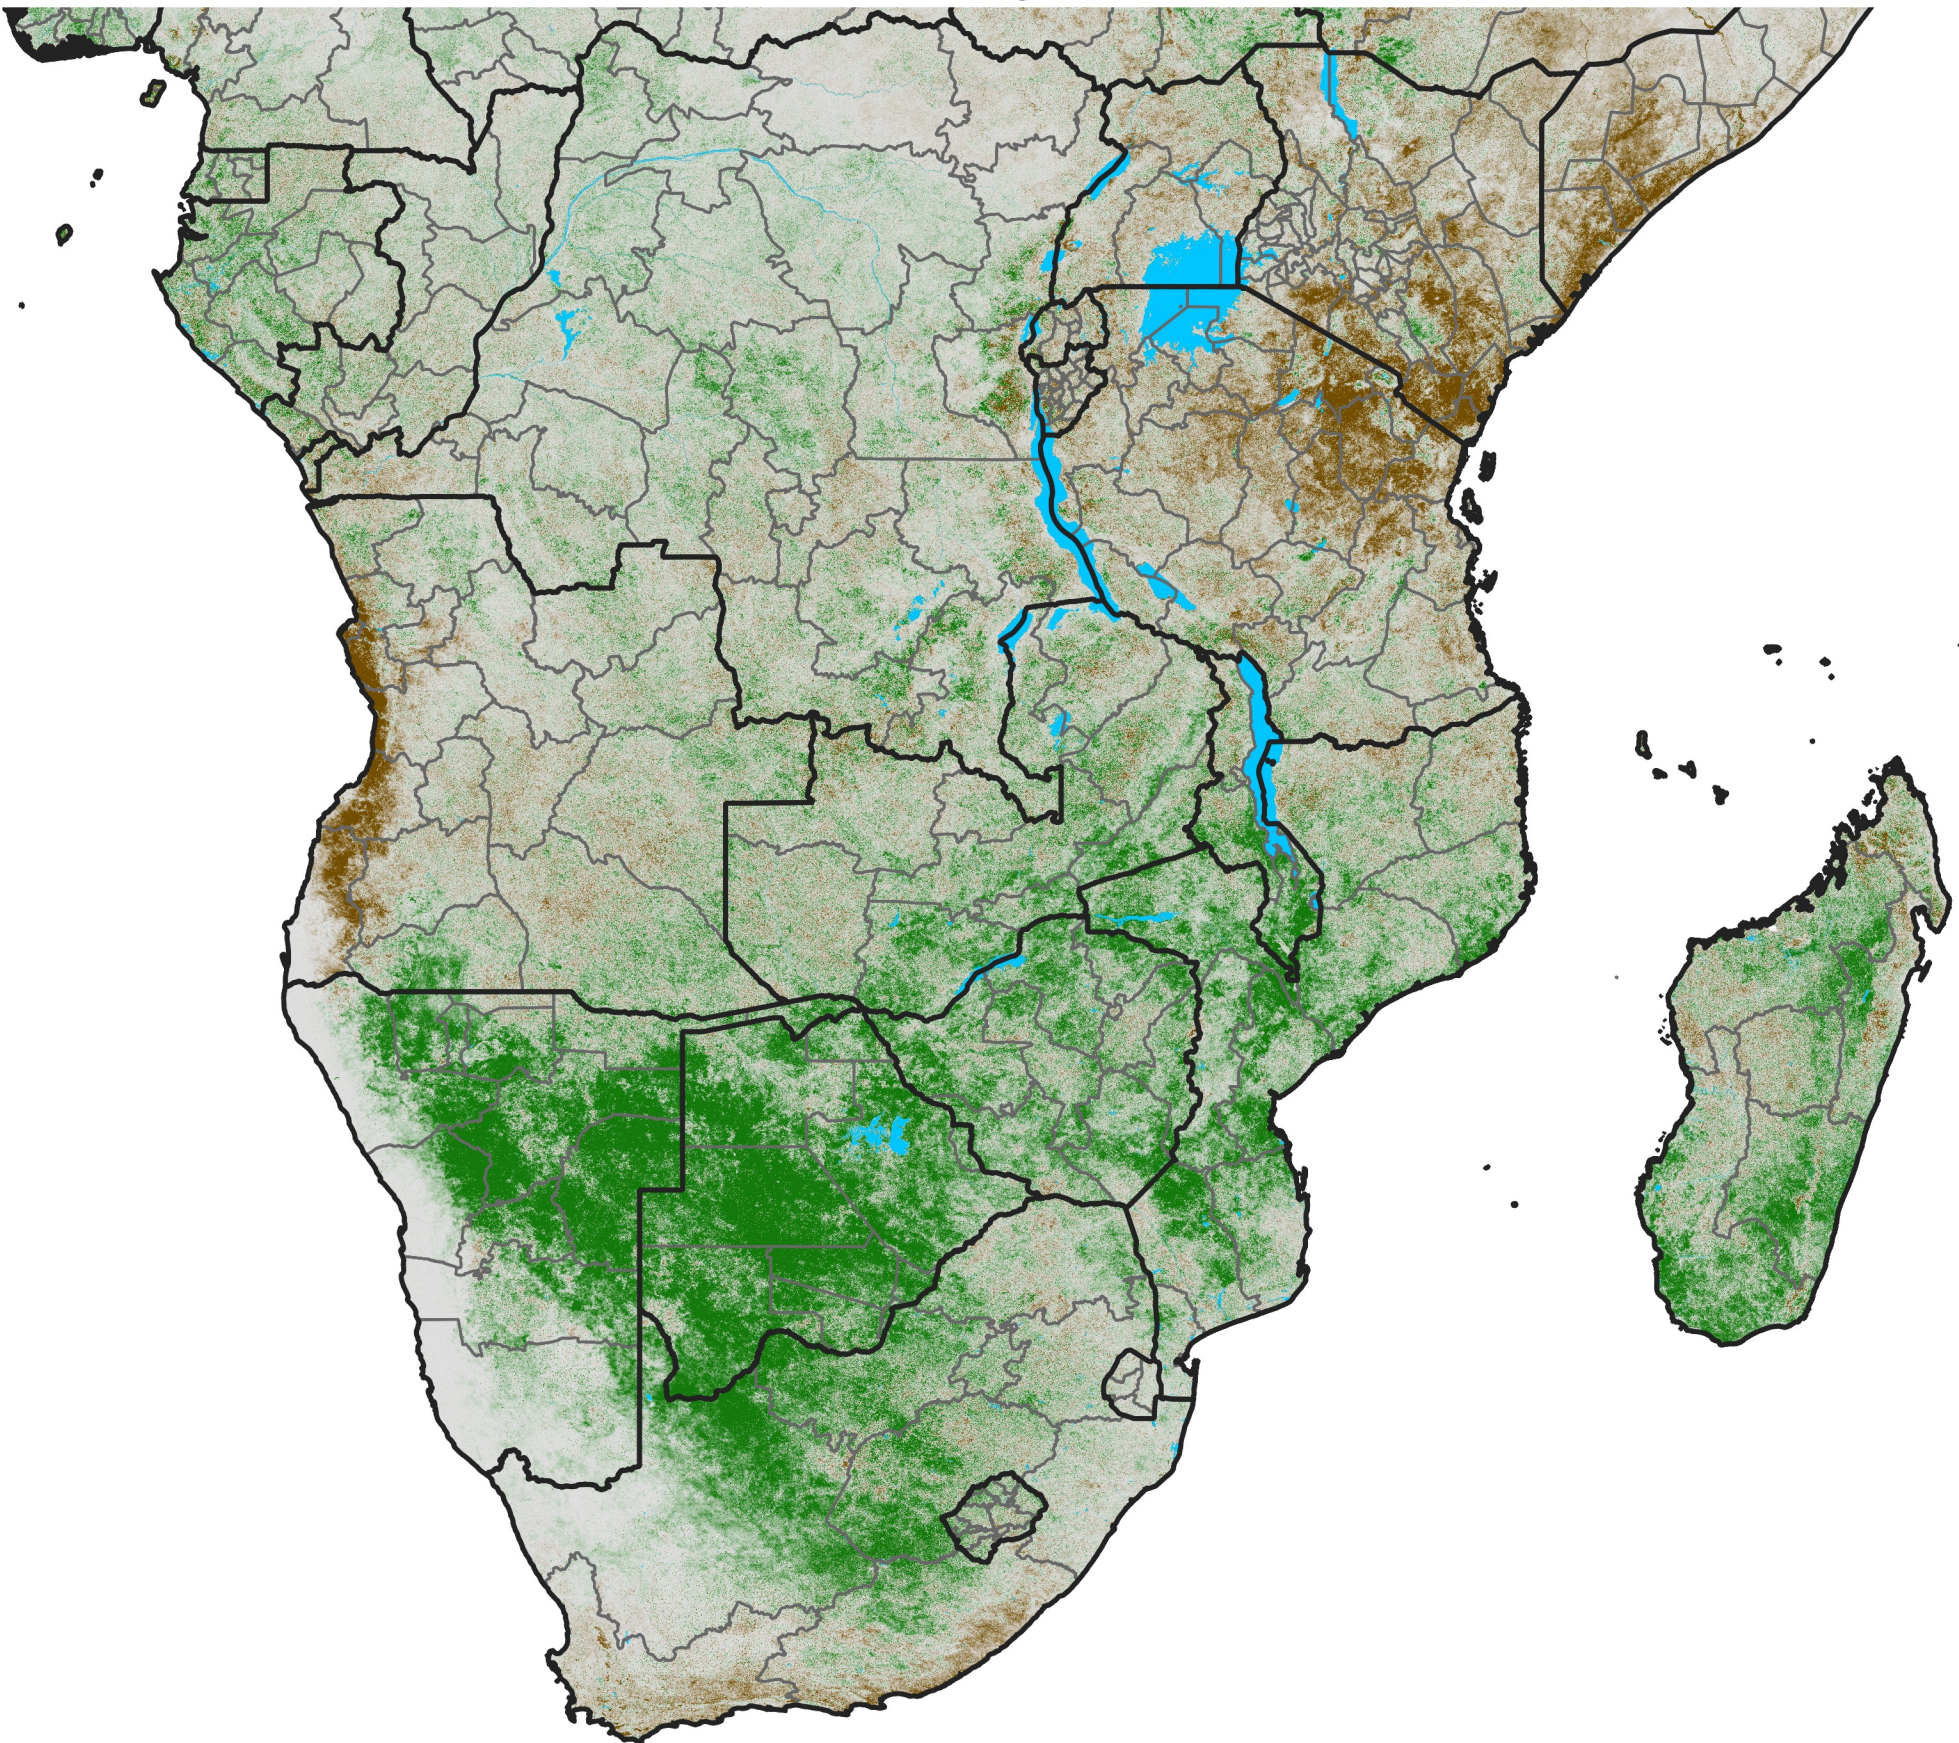

# Southern Africa

## NDVI Difference

2026 minus 2025

Period 02 / January 11 - 20, 2026

### NDVI Difference

< -0.3   -0.2   -0.1   -0.05   0.05   0.1   0.2   >0.3

Negative

No Difference

Positive