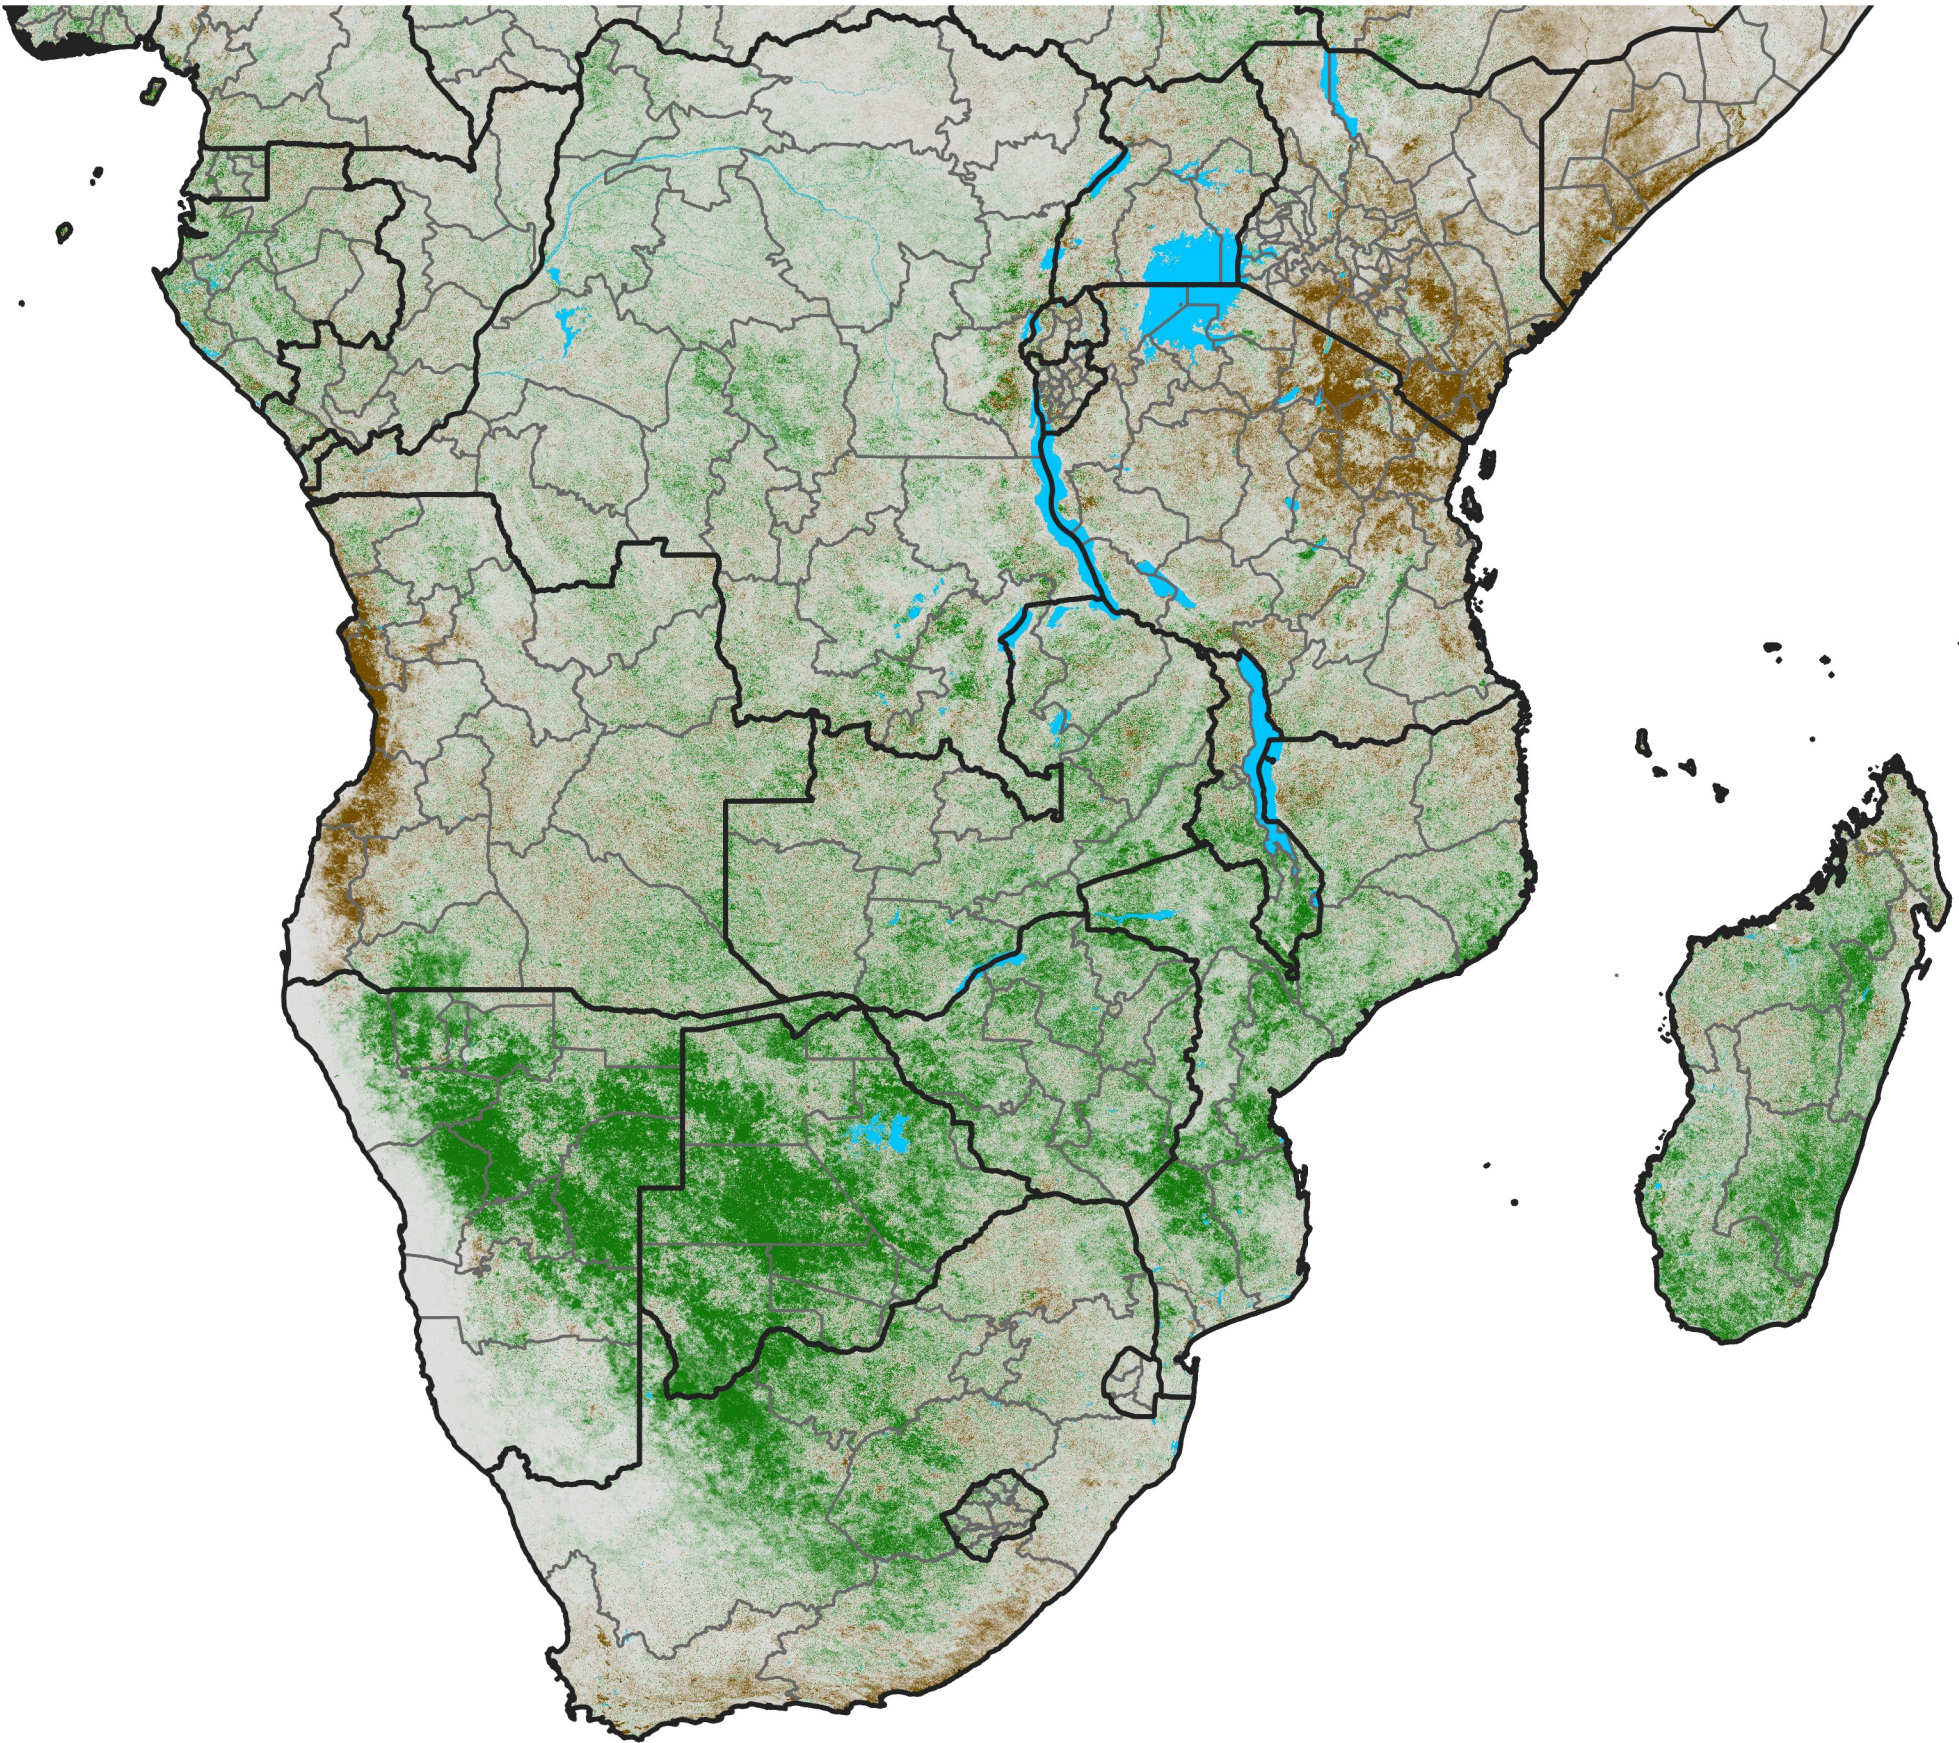

Southern Africa

NDVI Difference

2026 minus 2025

Period 03 / January 21 - 31, 2026

NDVI Difference

<math>< -0.3</math> -0.2 -0.1 -0.05 0.05 0.1 0.2 >0.3

Negative

No Difference