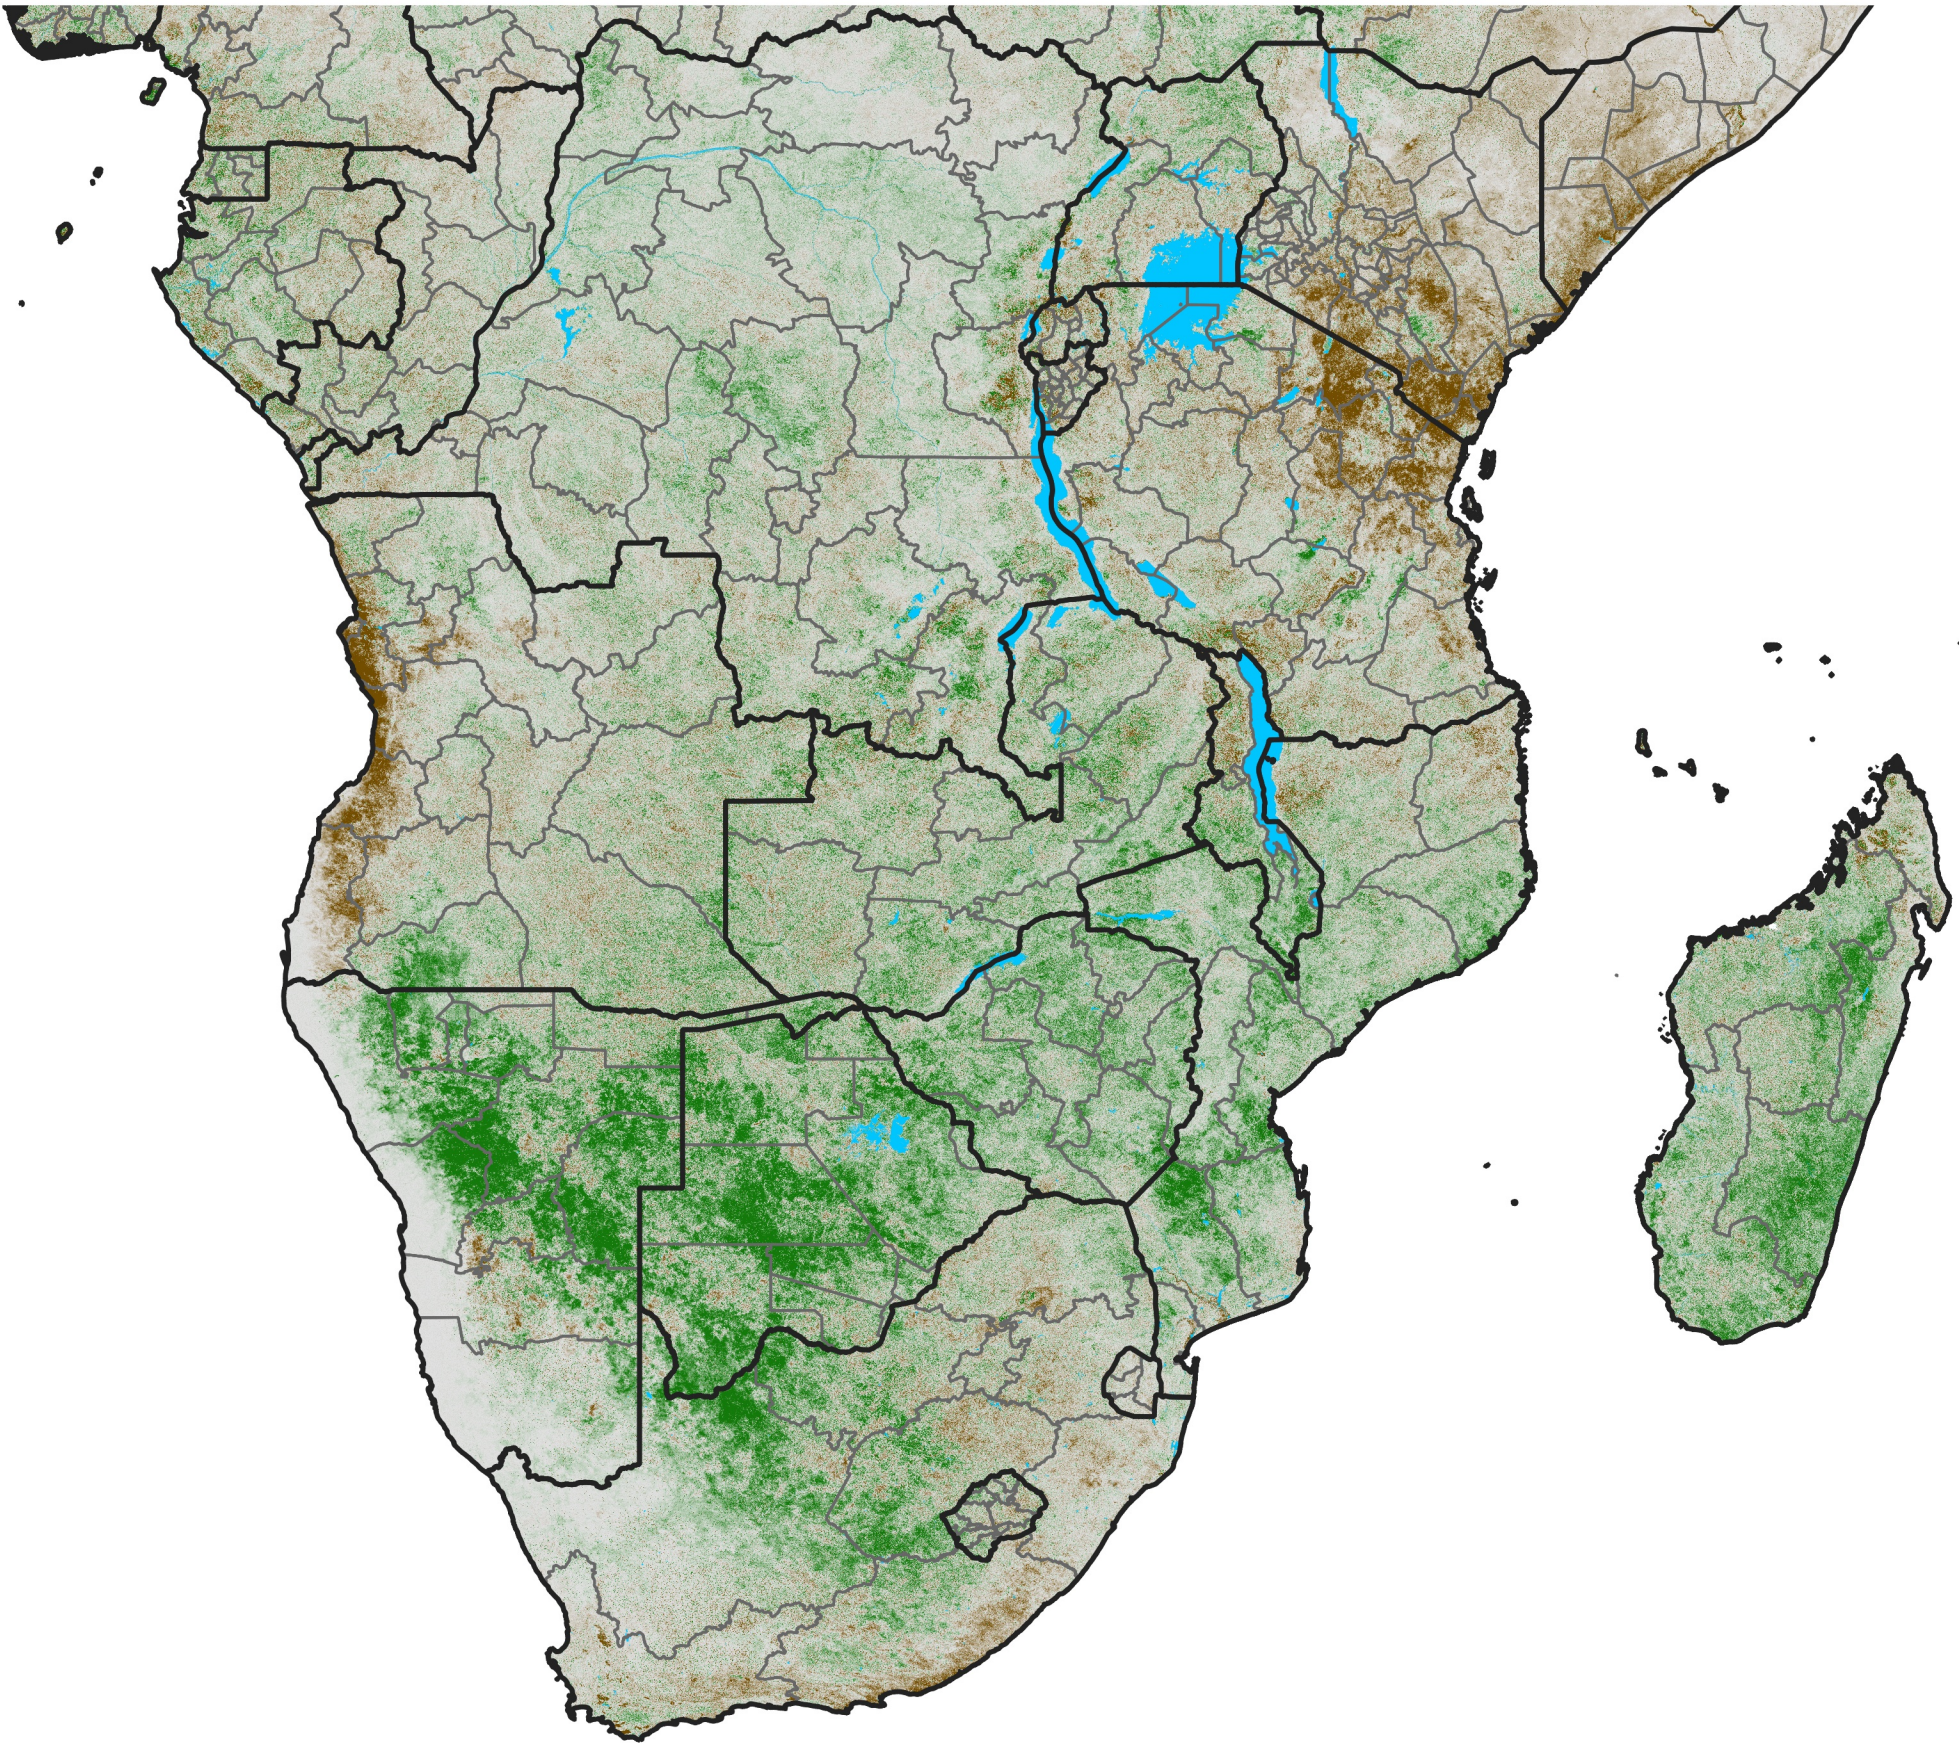

Southern Africa

NDVI Difference

2026 minus 2025

Period 04 / February 01 - 10, 2026

NDVI Difference

< -0.3 -0.2 -0.1 -0.05 0.05 0.1 0.2 >0.3

Negative

No Difference