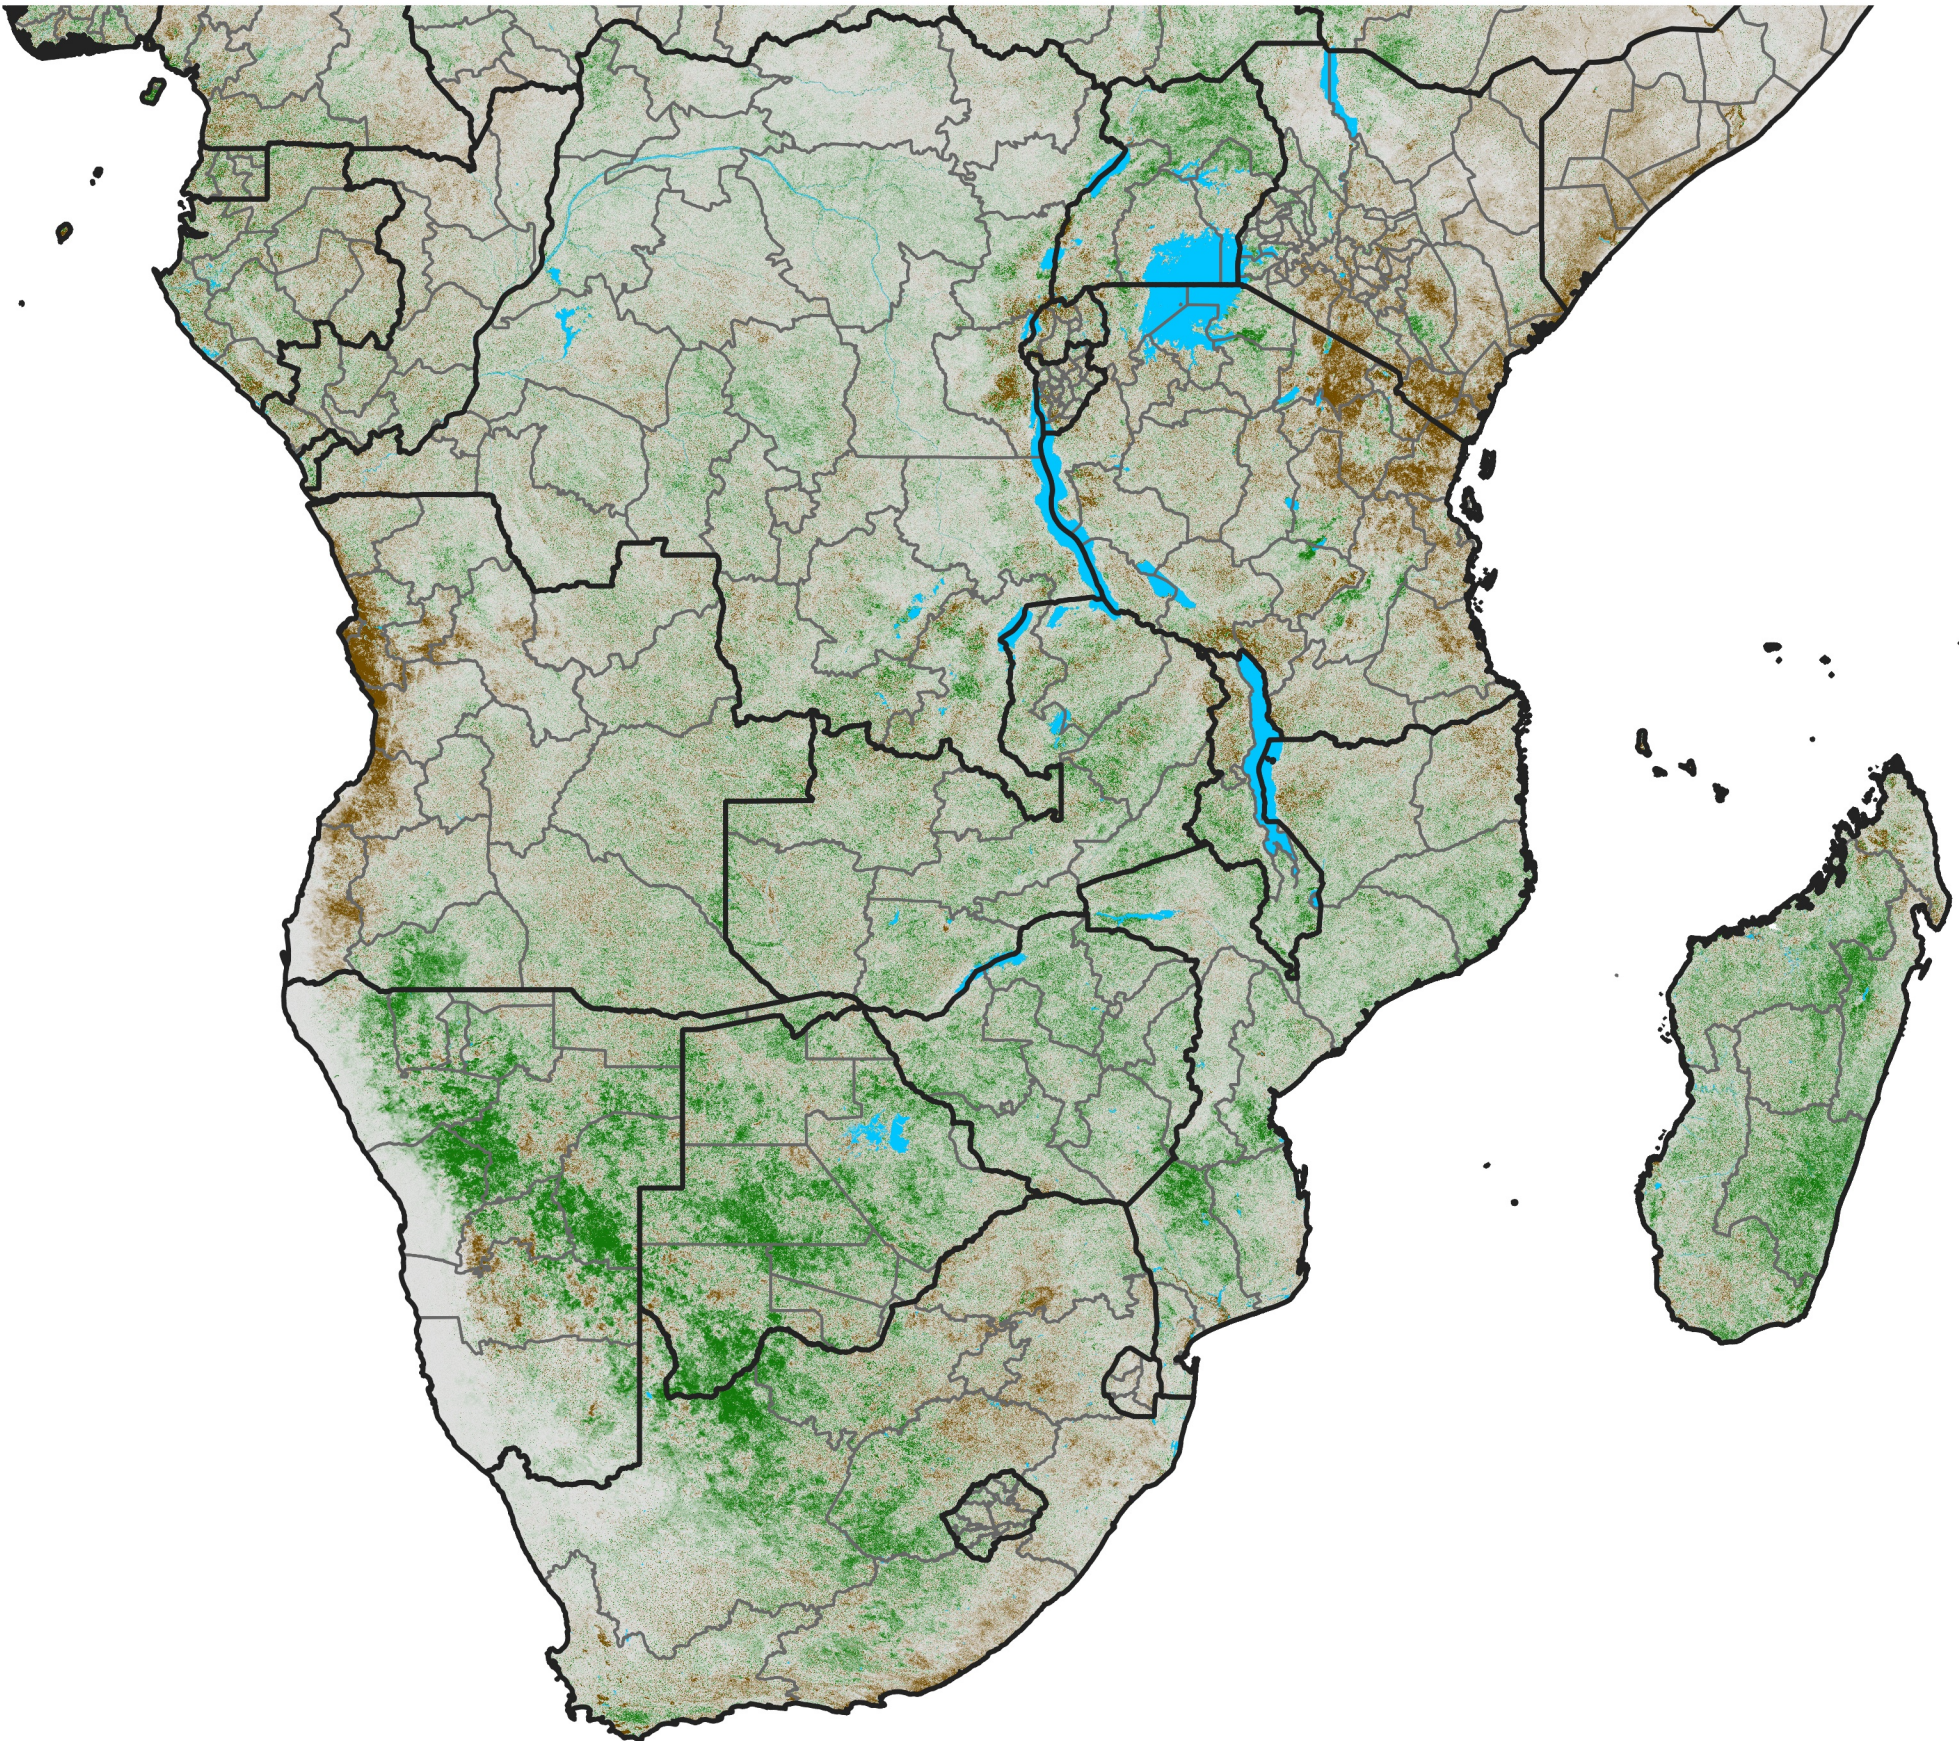

Southern Africa

NDVI Difference

2026 minus 2025

Period 05 / February 11 - 20, 2026

NDVI Difference

<math>< -0.3</math> -0.2 -0.1 -0.05 0.05 0.1 0.2 > 0.3

Negative

No Difference