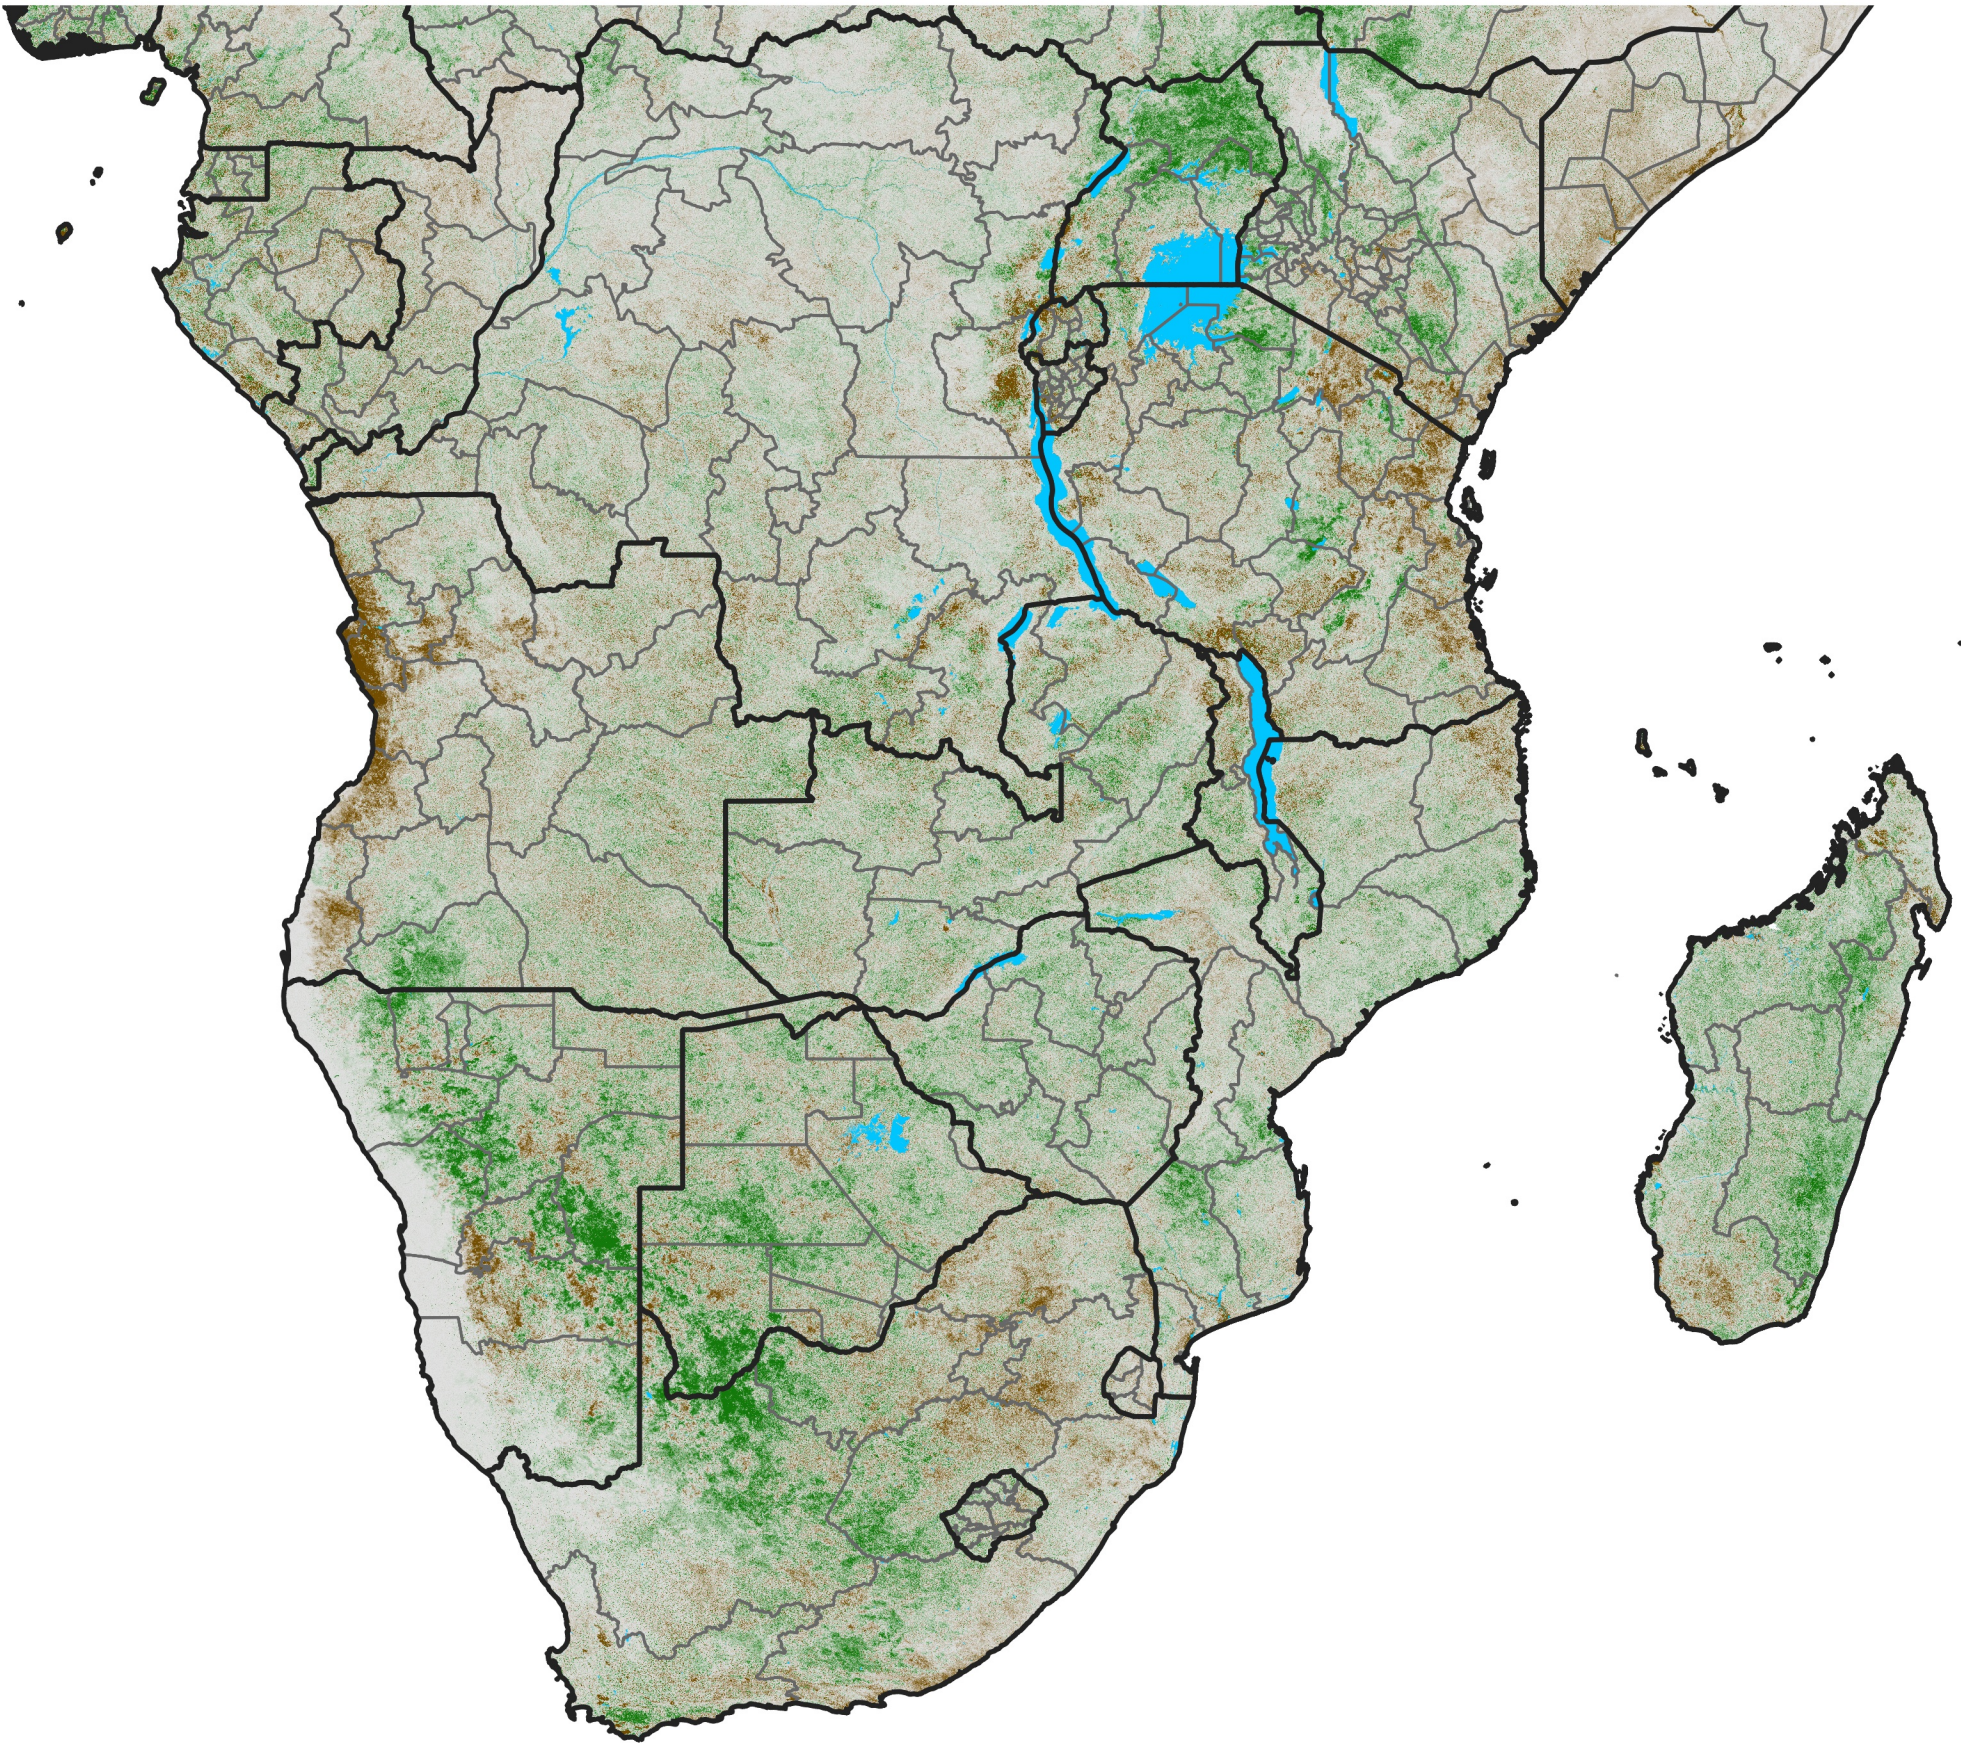

# Southern Africa NDVI Difference

2026 minus 2025

Period 06 / February 21 - 28, 2026

## NDVI Difference

< -0.3   -0.2   -0.1   -0.05   0.05   0.1   0.2   >0.3

Negative

No Difference

Positive