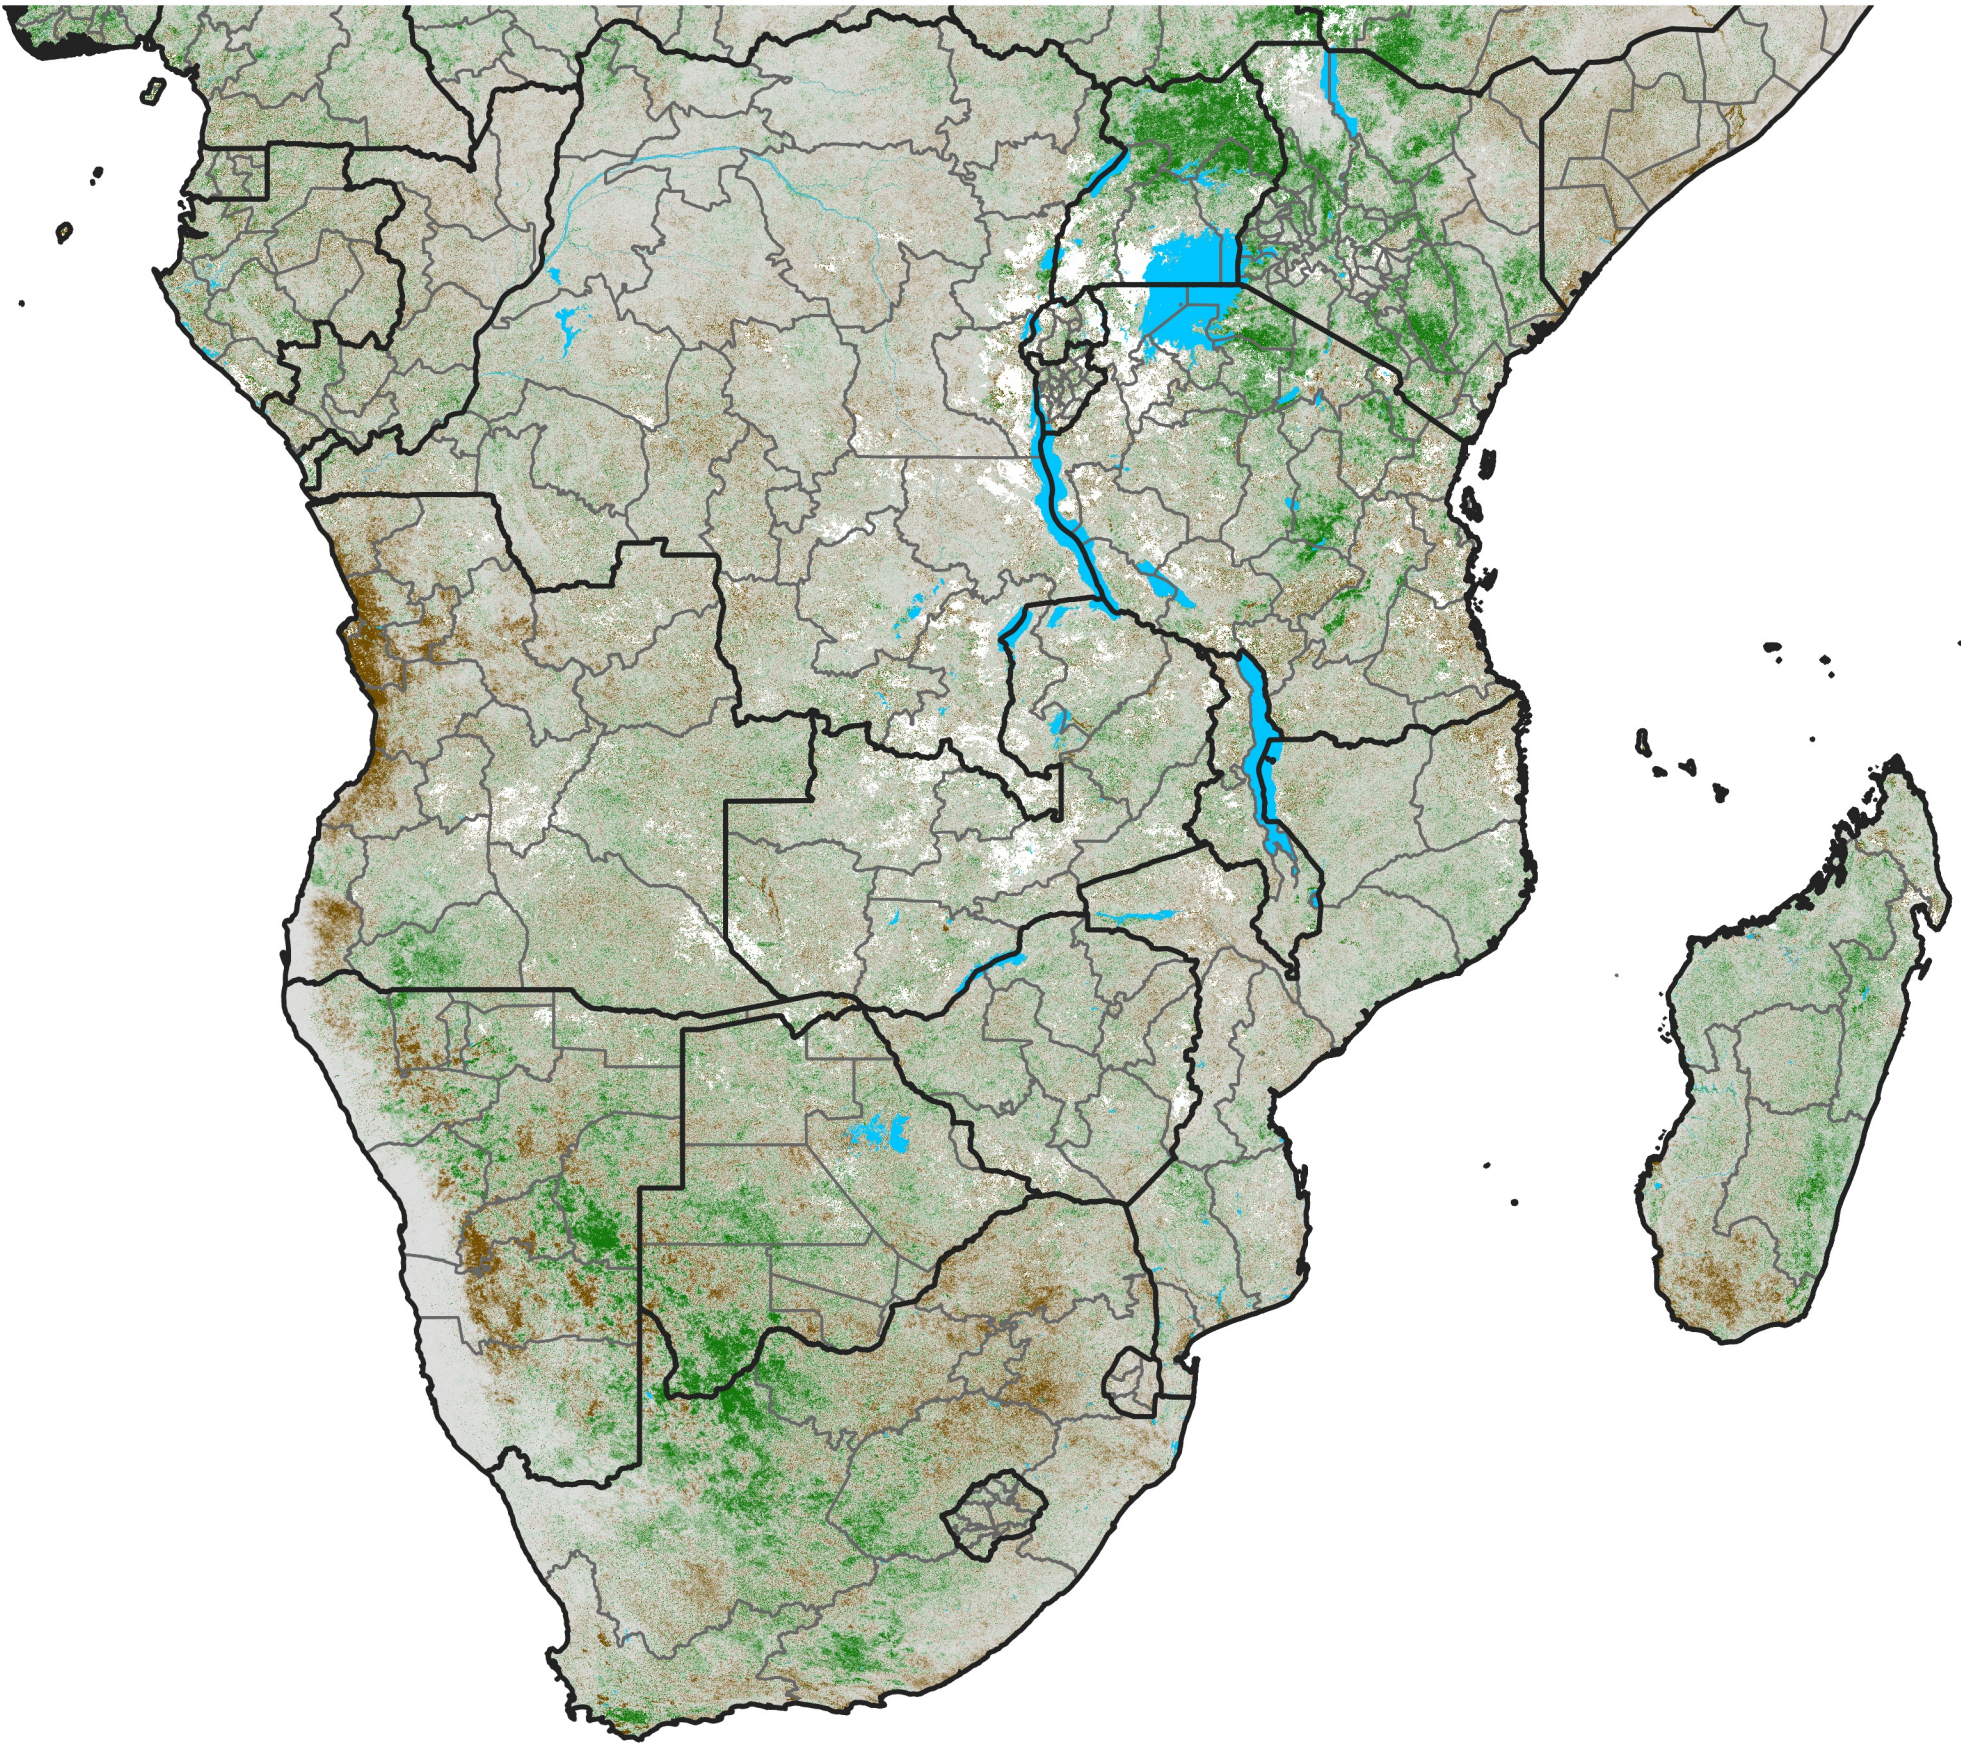

Southern Africa

NDVI Difference

2026 minus 2025

Period 07 / March 01 - 10, 2026

NDVI Difference

< -0.3 -0.2 -0.1 -0.05 0.05 0.1 0.2 >0.3

Negative

No Difference