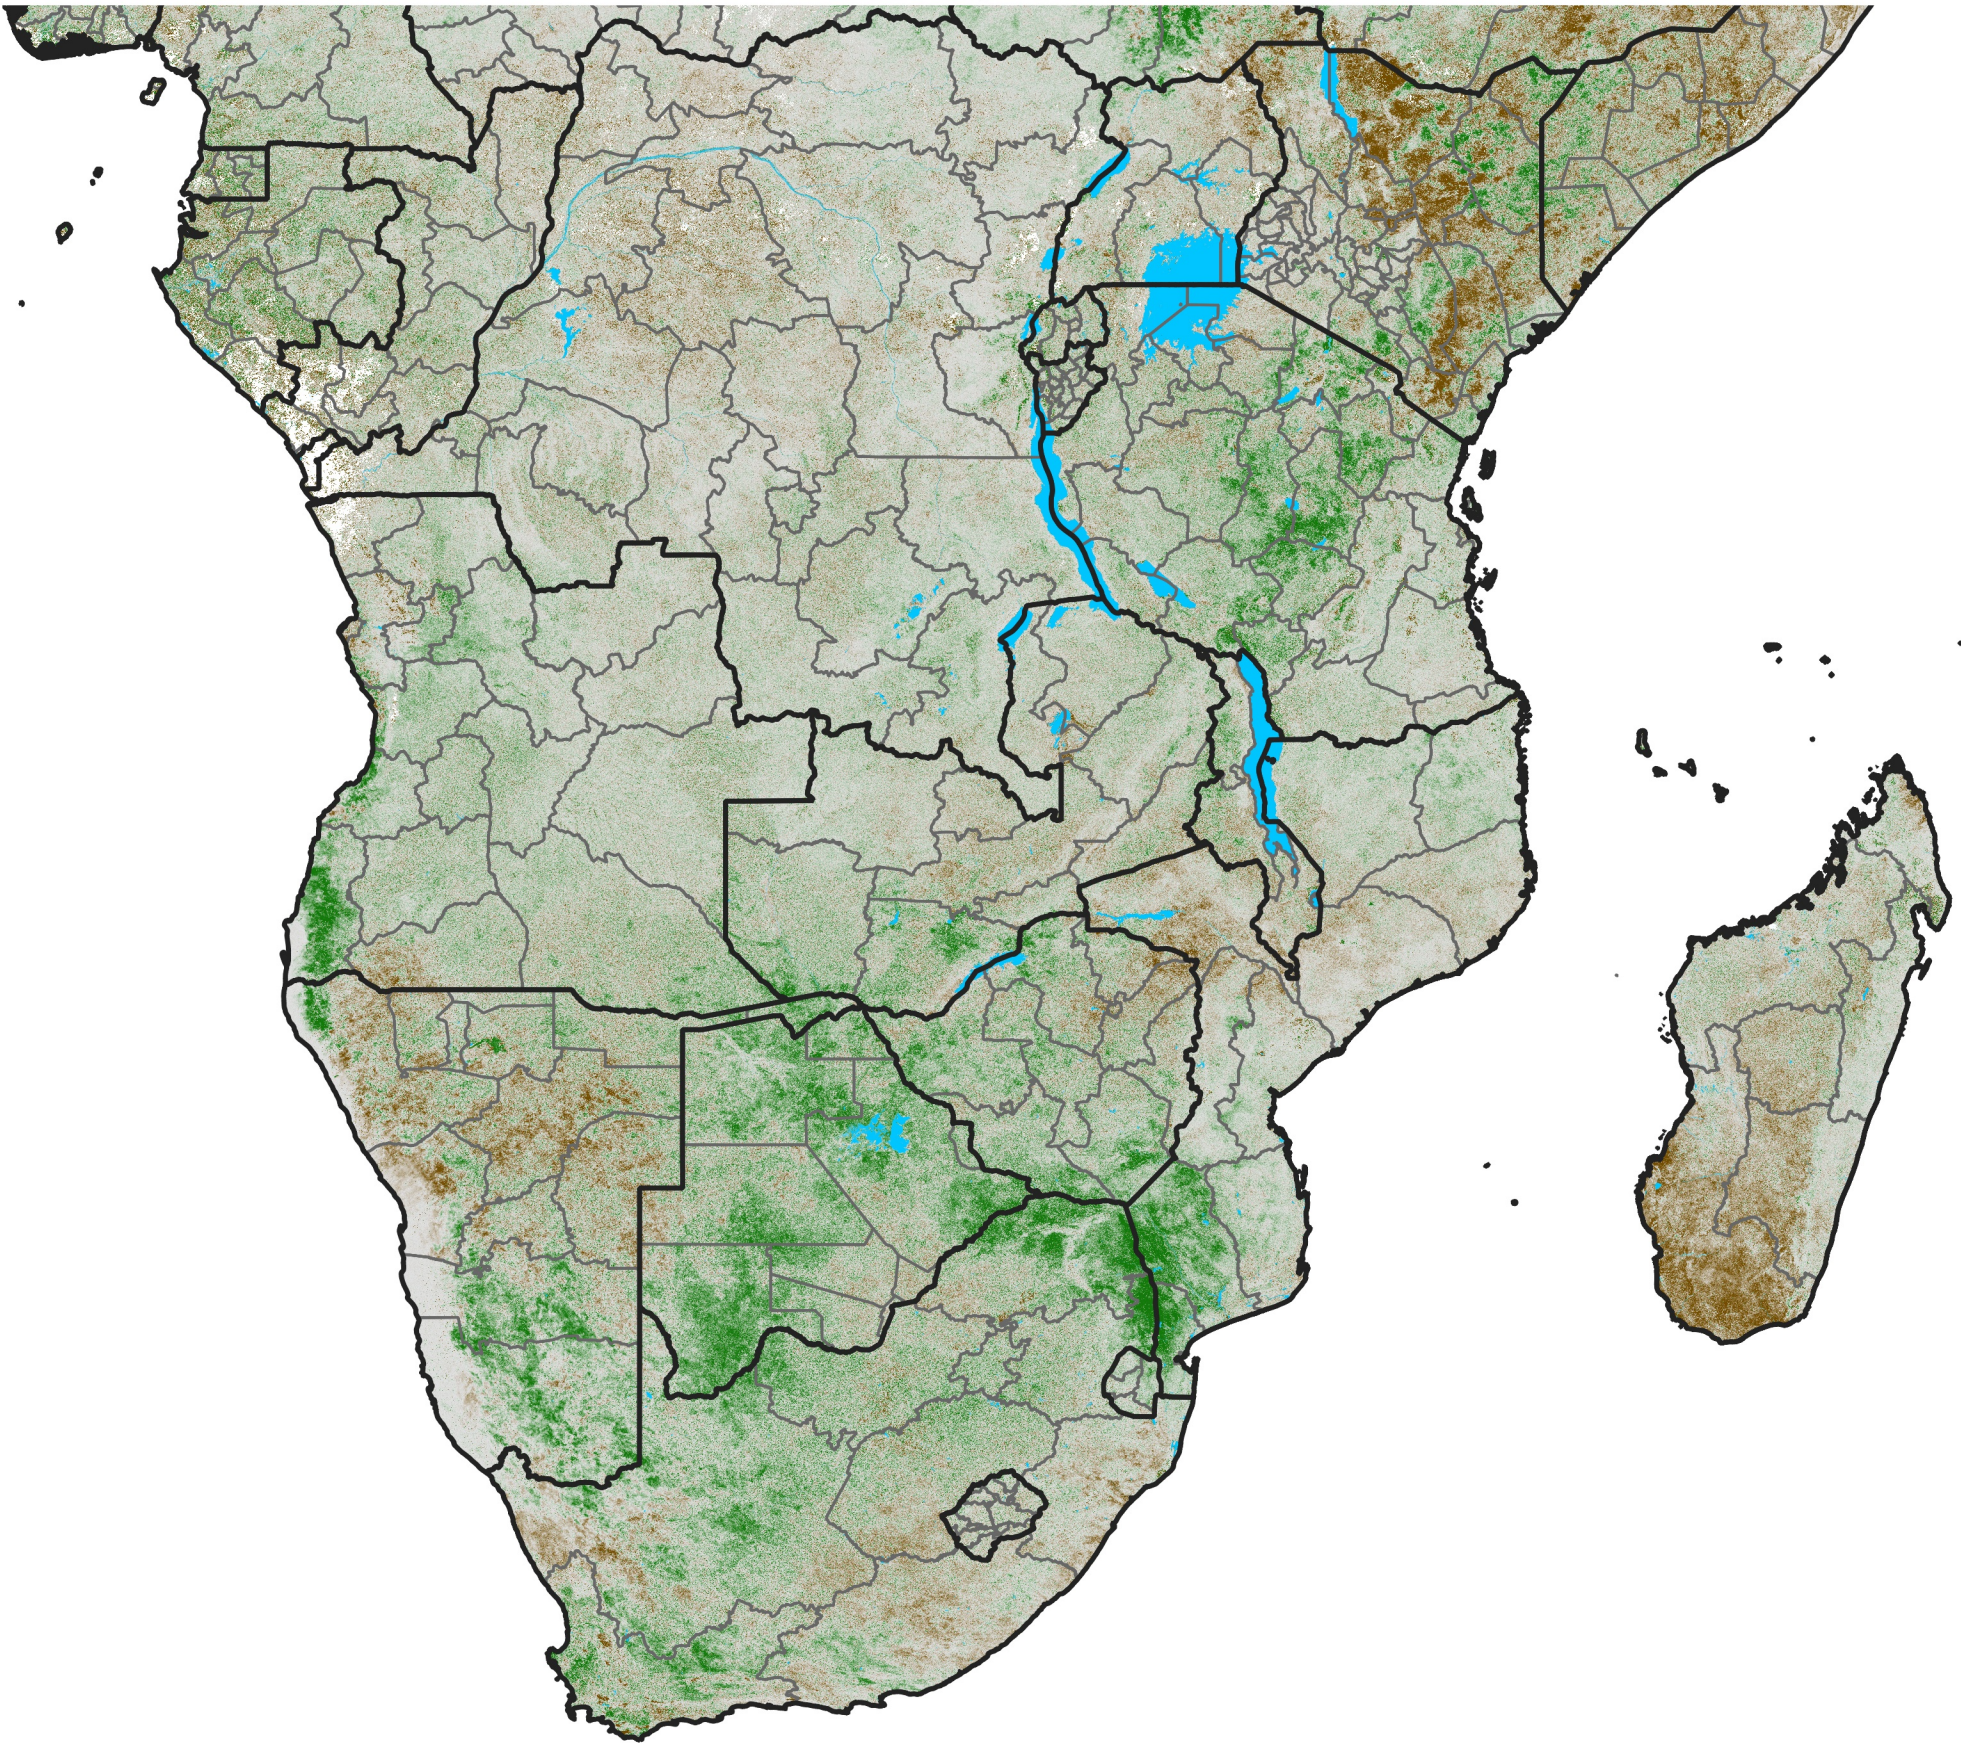

Southern Africa NDVI Difference

2026 minus 2025

Period 14 / May 11 - 20, 2026

NDVI Difference

< -0.3 -0.2 -0.1 -0.05 0.05 0.1 0.2 >0.3

Negative

No Difference

Positive