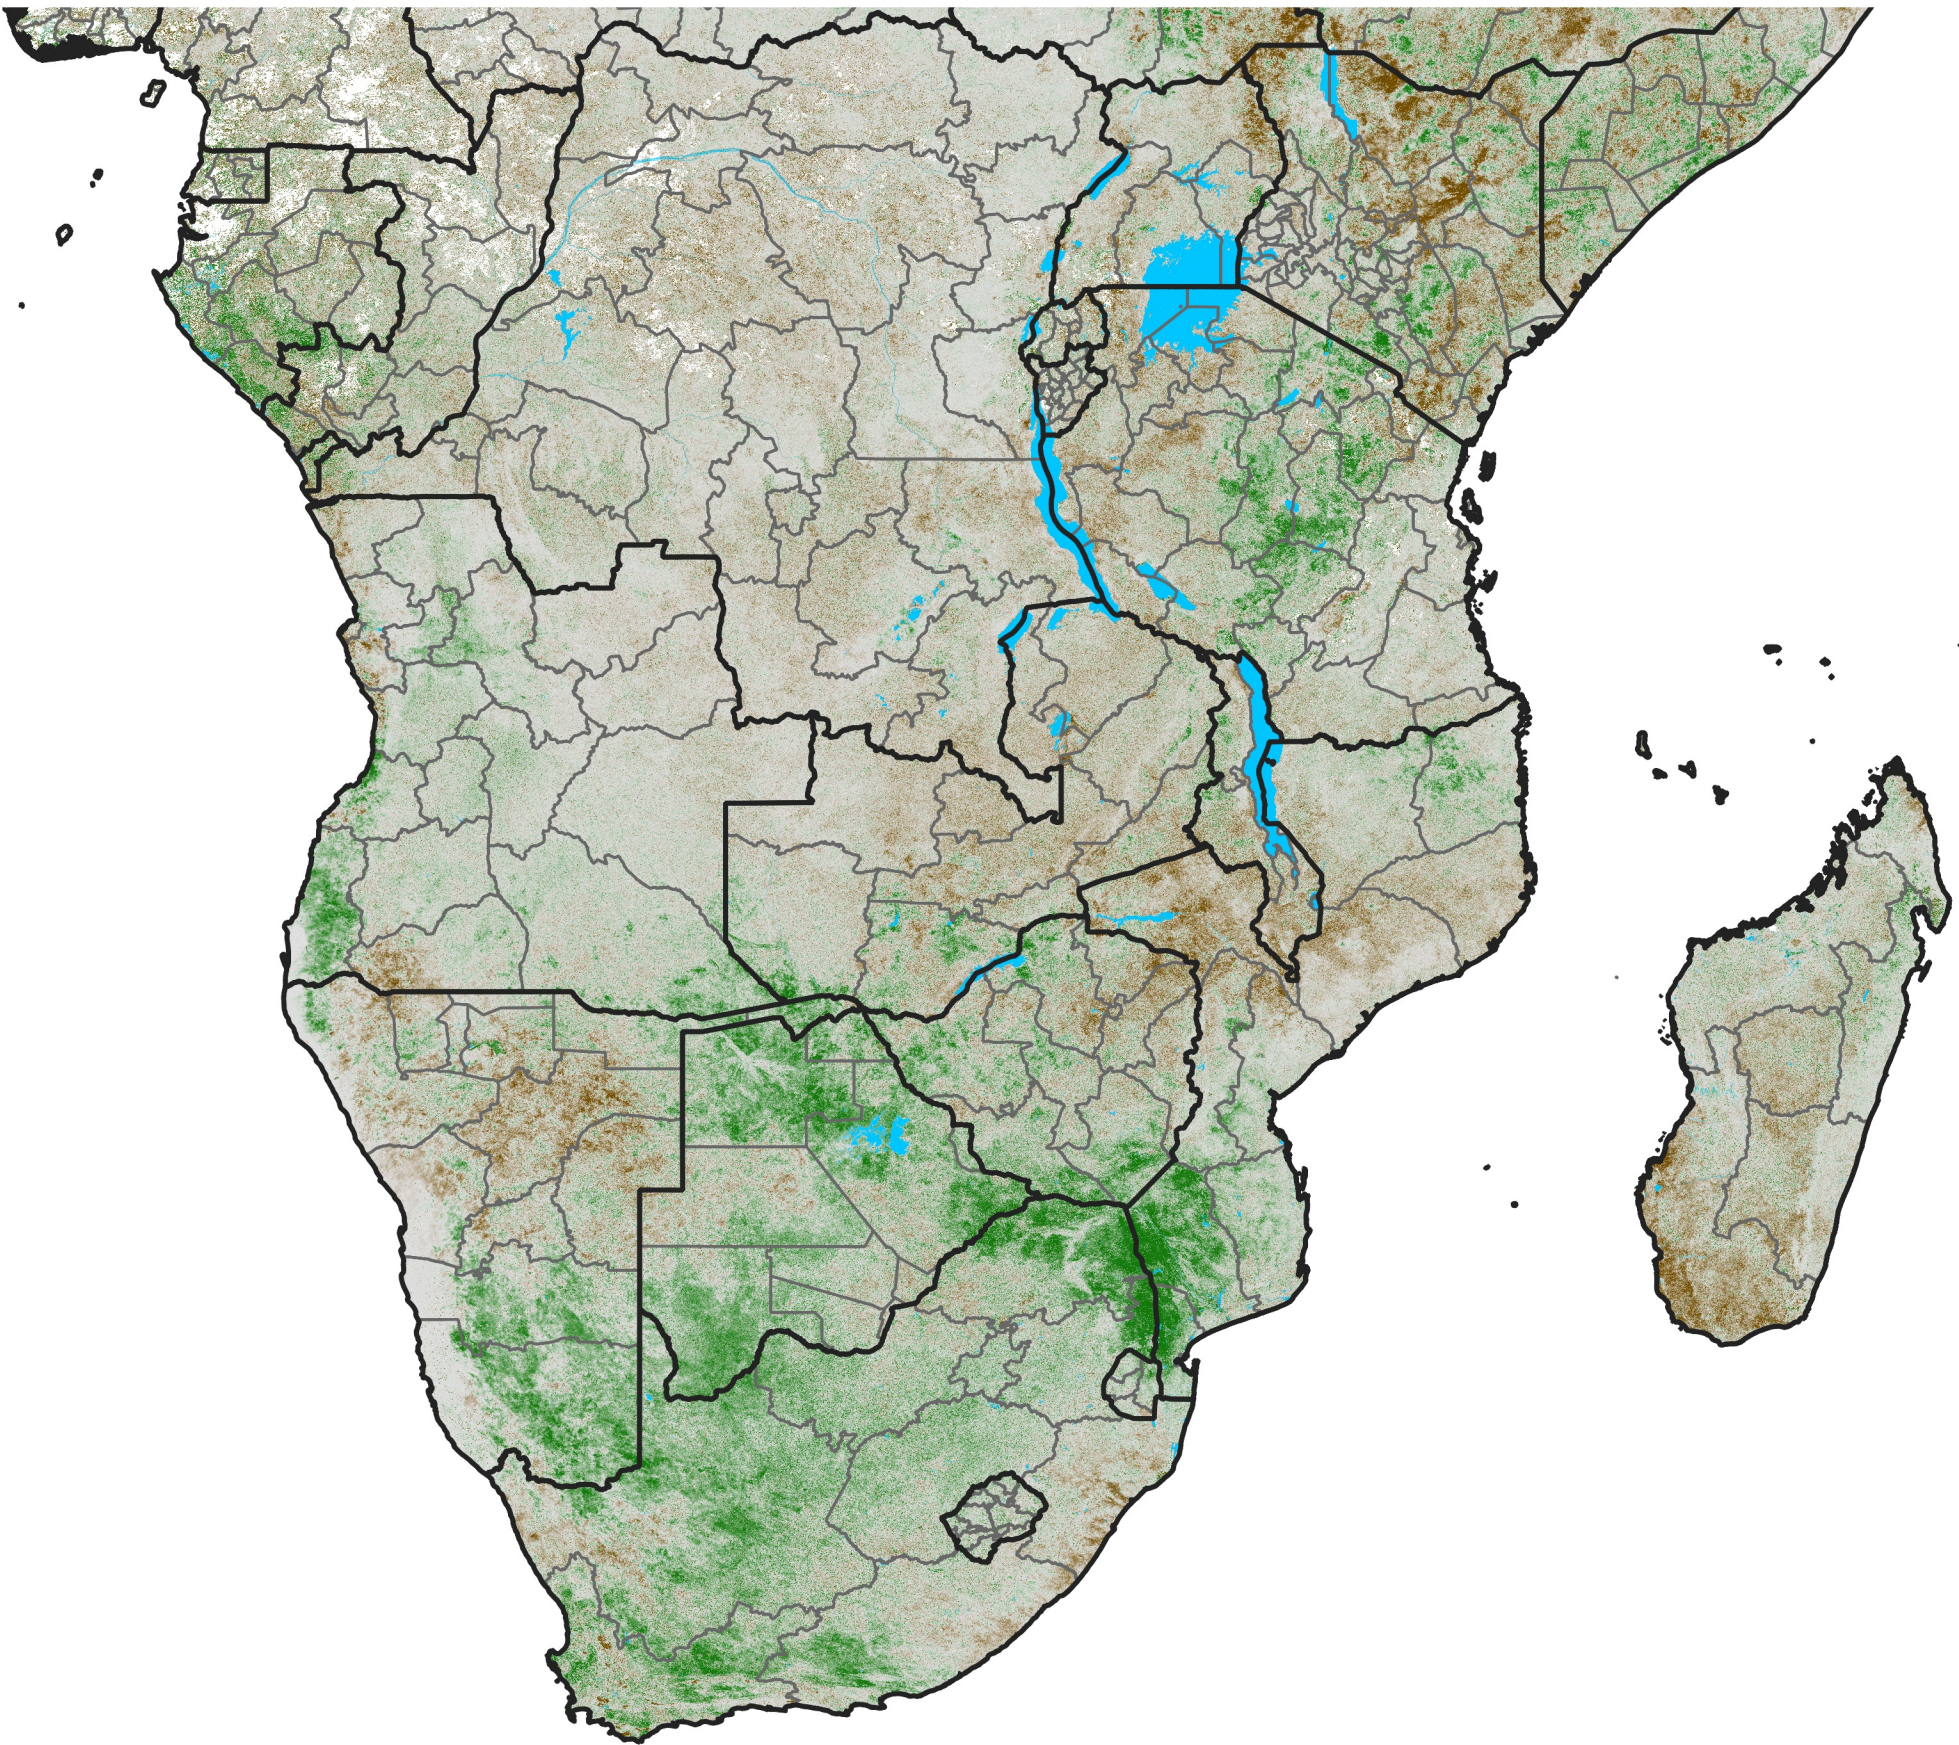

Southern Africa NDVI Difference

2026 minus 2025

Period 16 / June 01 - 10, 2026

NDVI Difference

< -0.3 -0.2 -0.1 -0.05 0.05 0.1 0.2 >0.3

Negative

No Difference

Positive