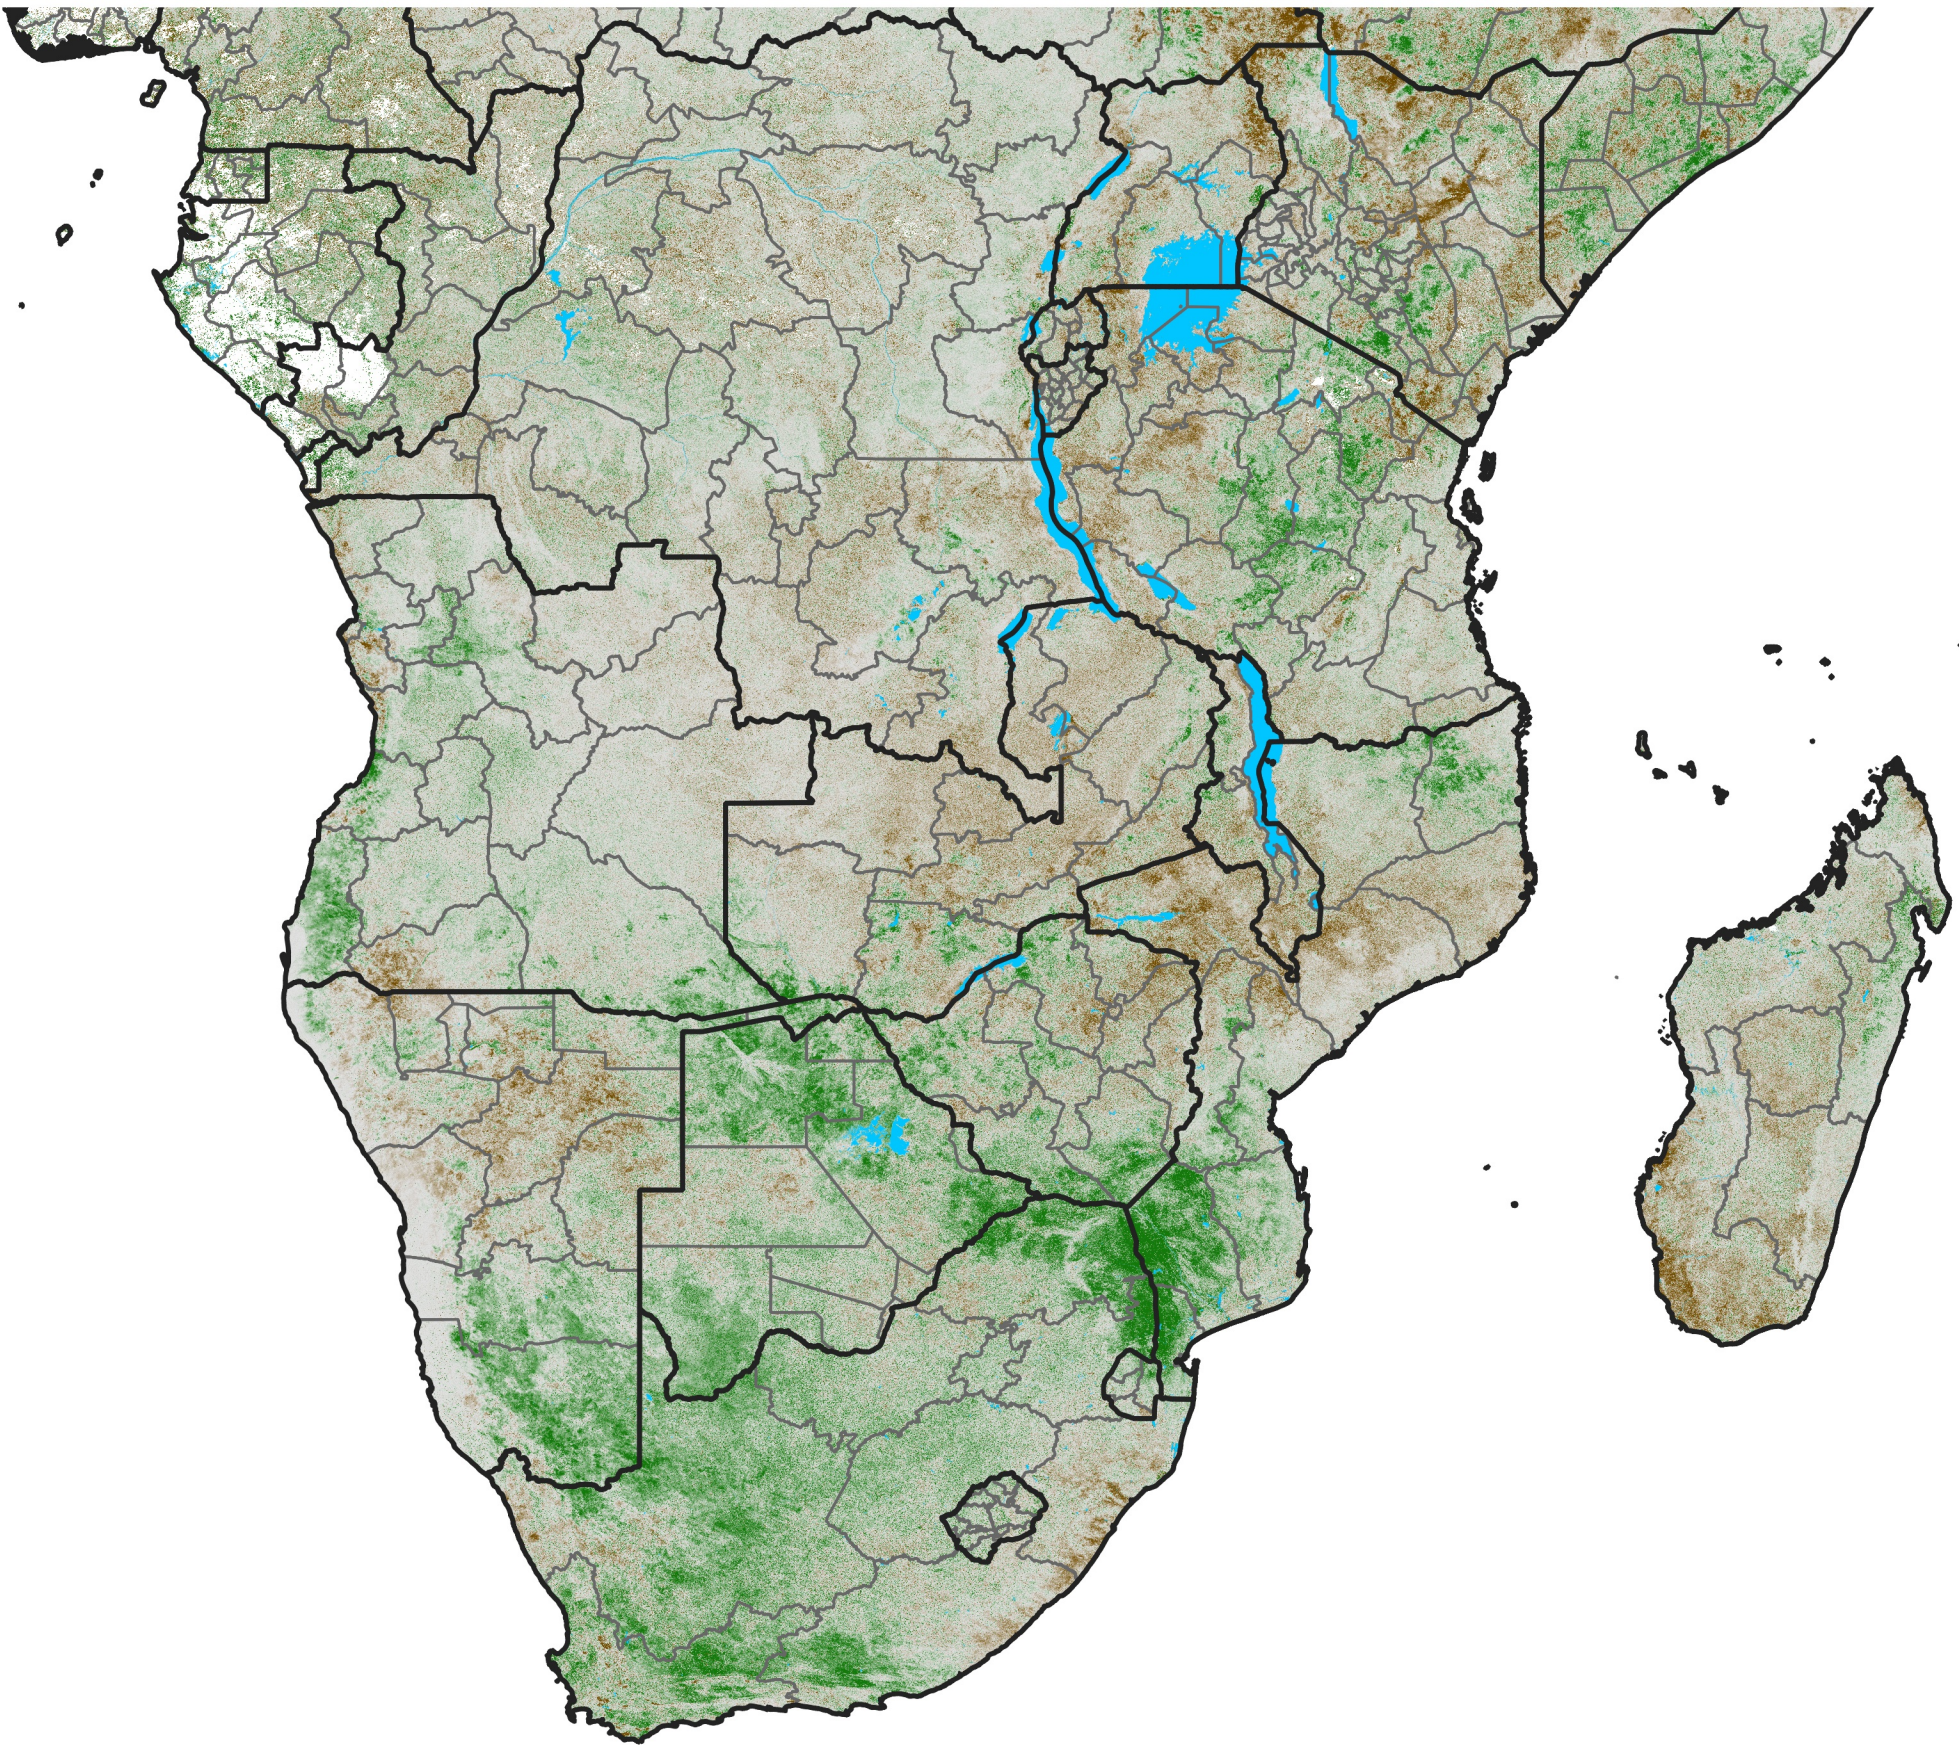

Southern Africa NDVI Difference

2026 minus 2025

Period 17 / June 11 - 20, 2026

NDVI Difference

< -0.3 -0.2 -0.1 -0.05 0.05 0.1 0.2 > 0.3

Negative

No Difference

Positive