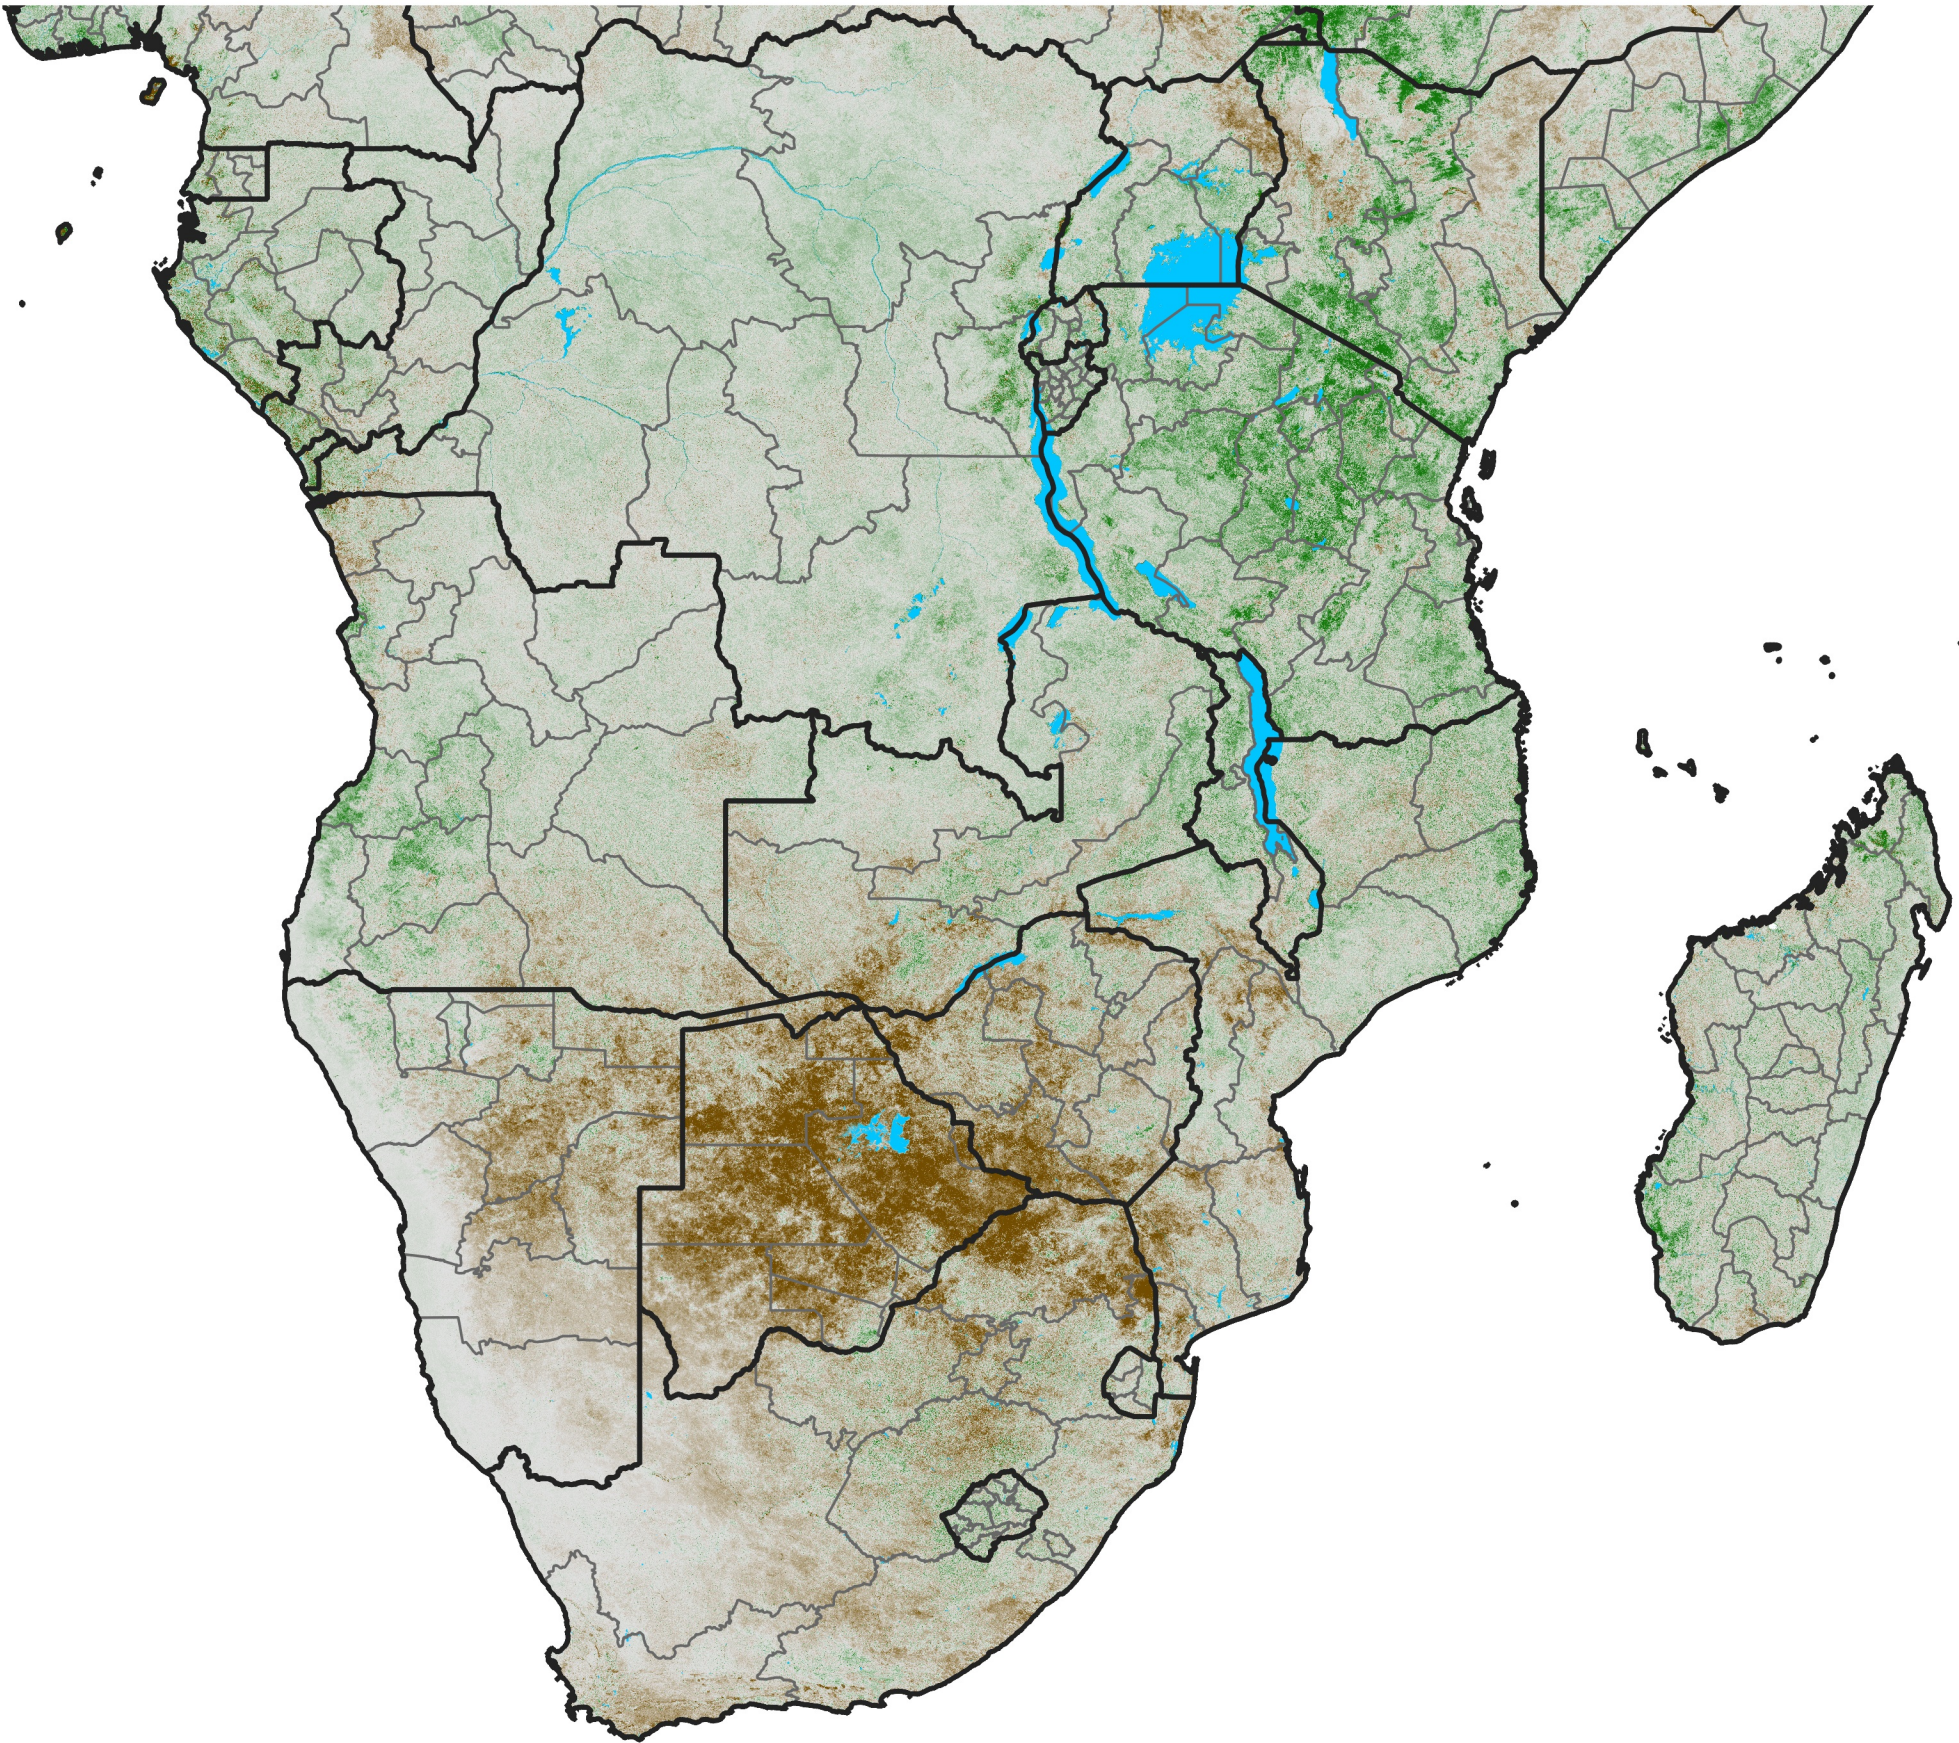

Southern Africa NDVI Anomaly

2003 minus mean (2003 - 2022)

Period 01 / January 01 - 10, 2003

NDVI Anomaly

< -0.3 -0.2 -0.1 -0.05 0.05 0.1 0.2 >0.3

Negative

No Difference

Positive