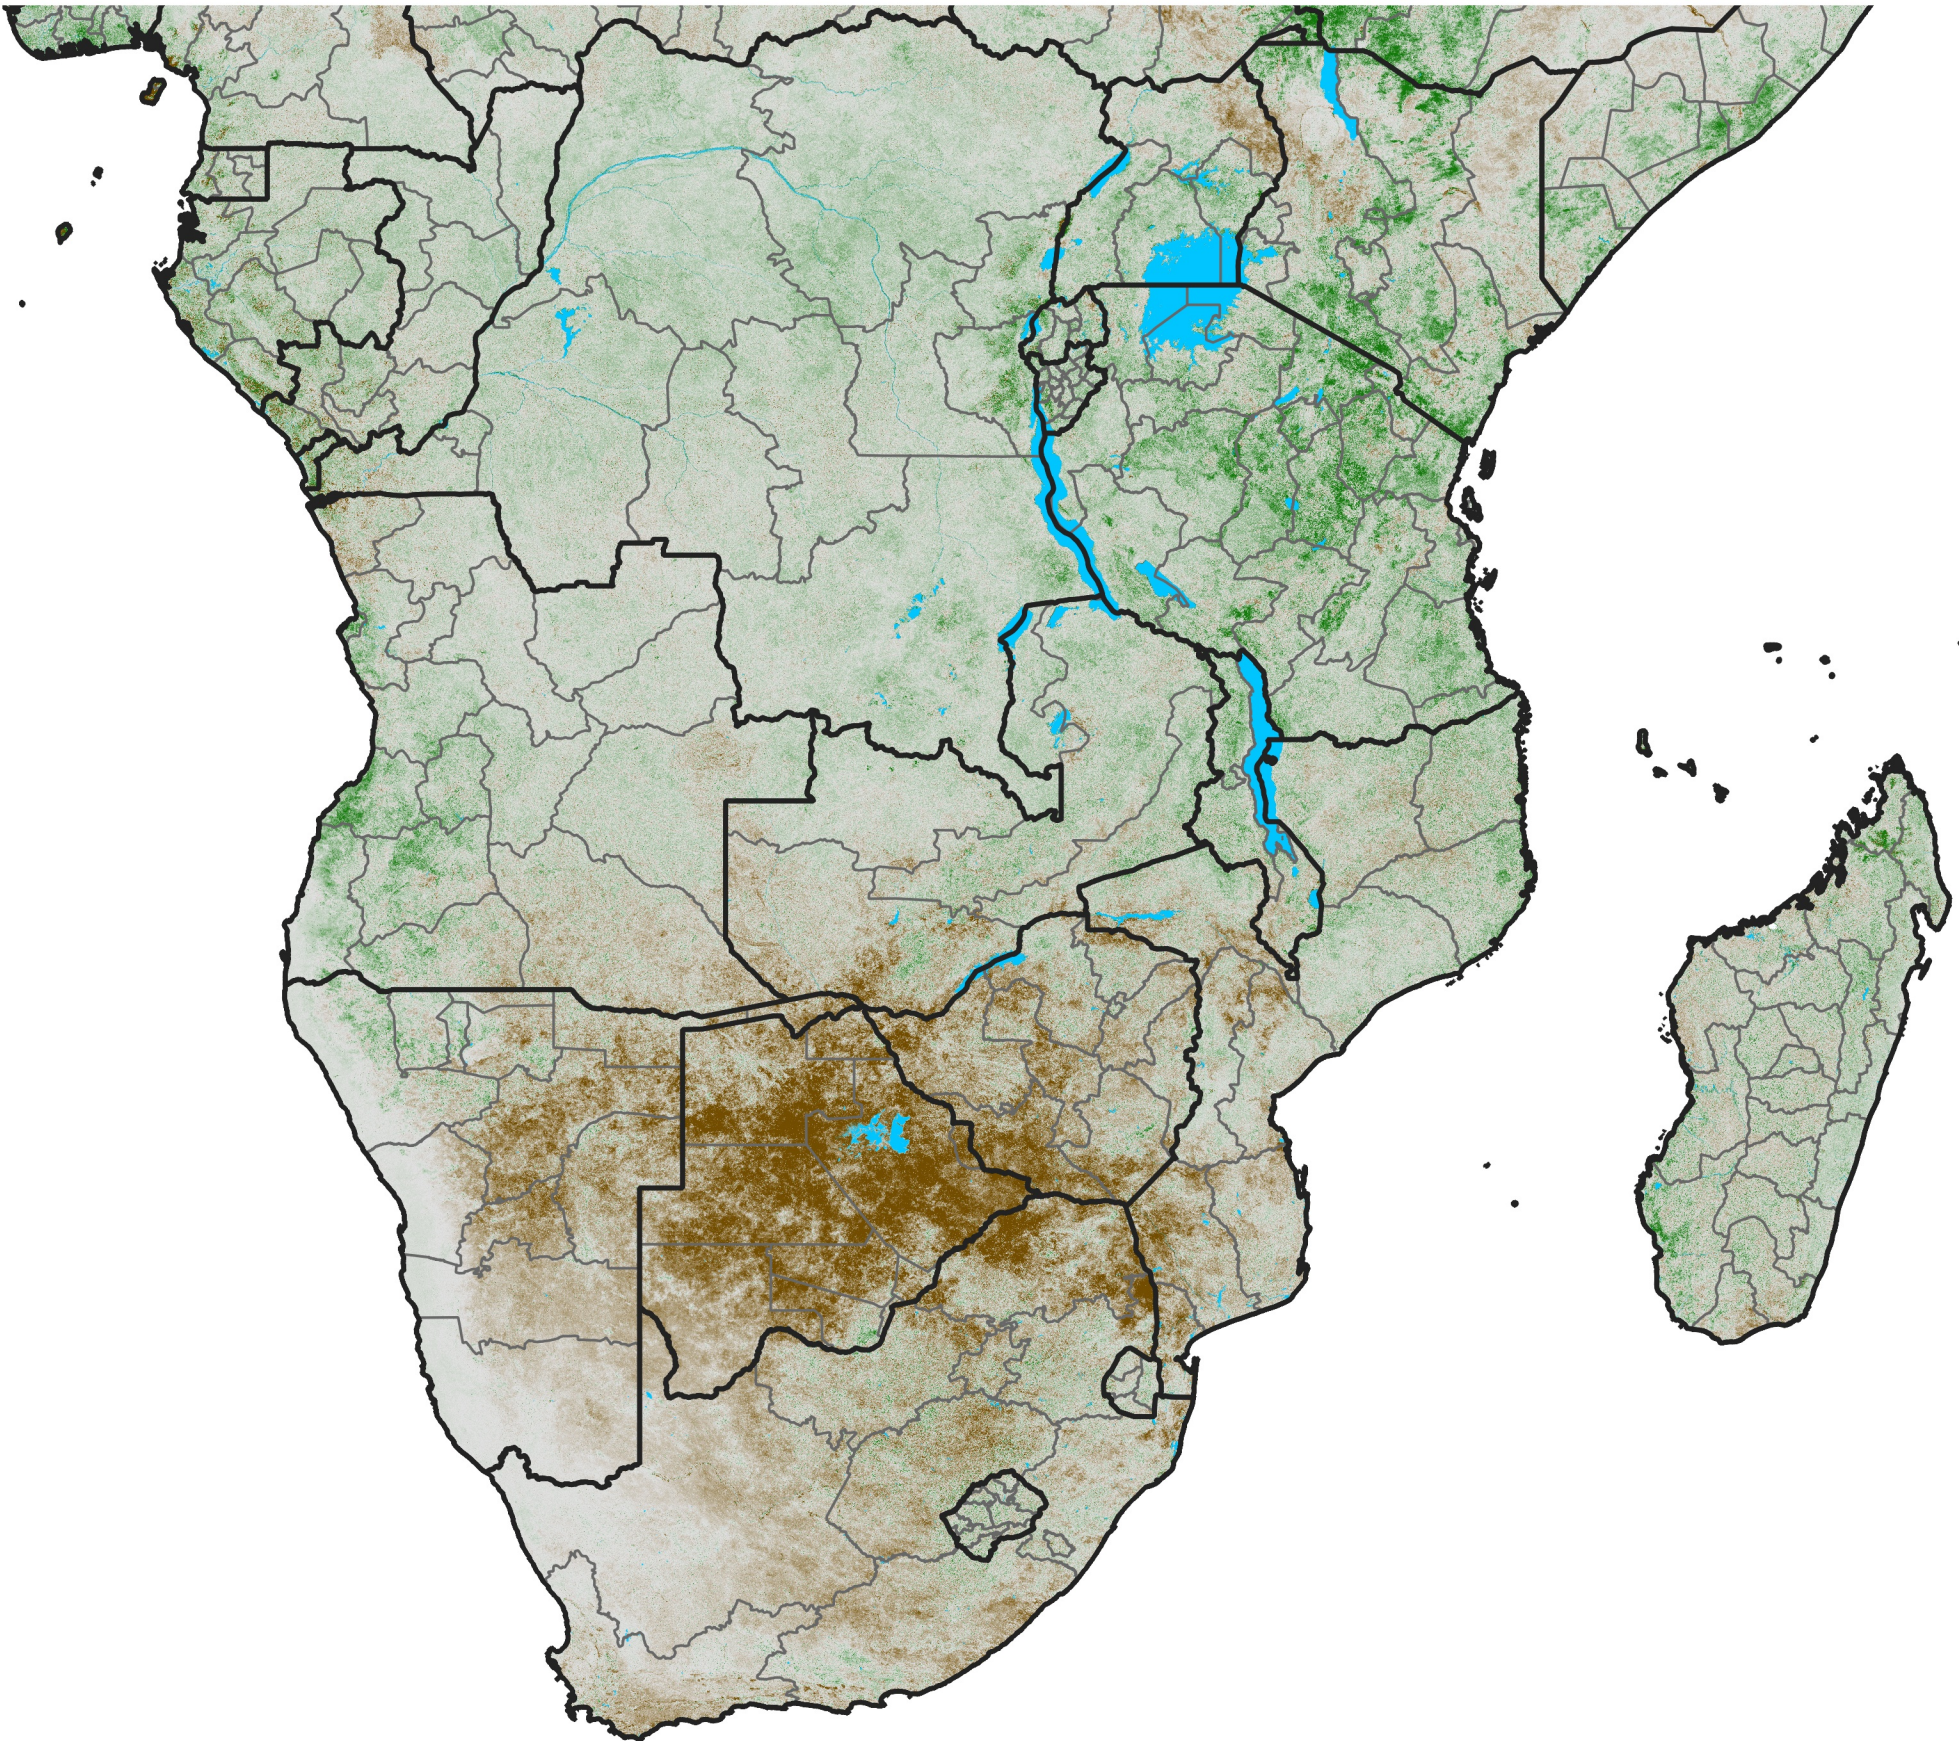

Southern Africa NDVI Anomaly

2003 minus mean (2003 - 2022)

Period 02 / January 11 - 20, 2003

NDVI Anomaly

< -0.3 -0.2 -0.1 -0.05 0.05 0.1 0.2 >0.3

Negative

No Difference

Positive