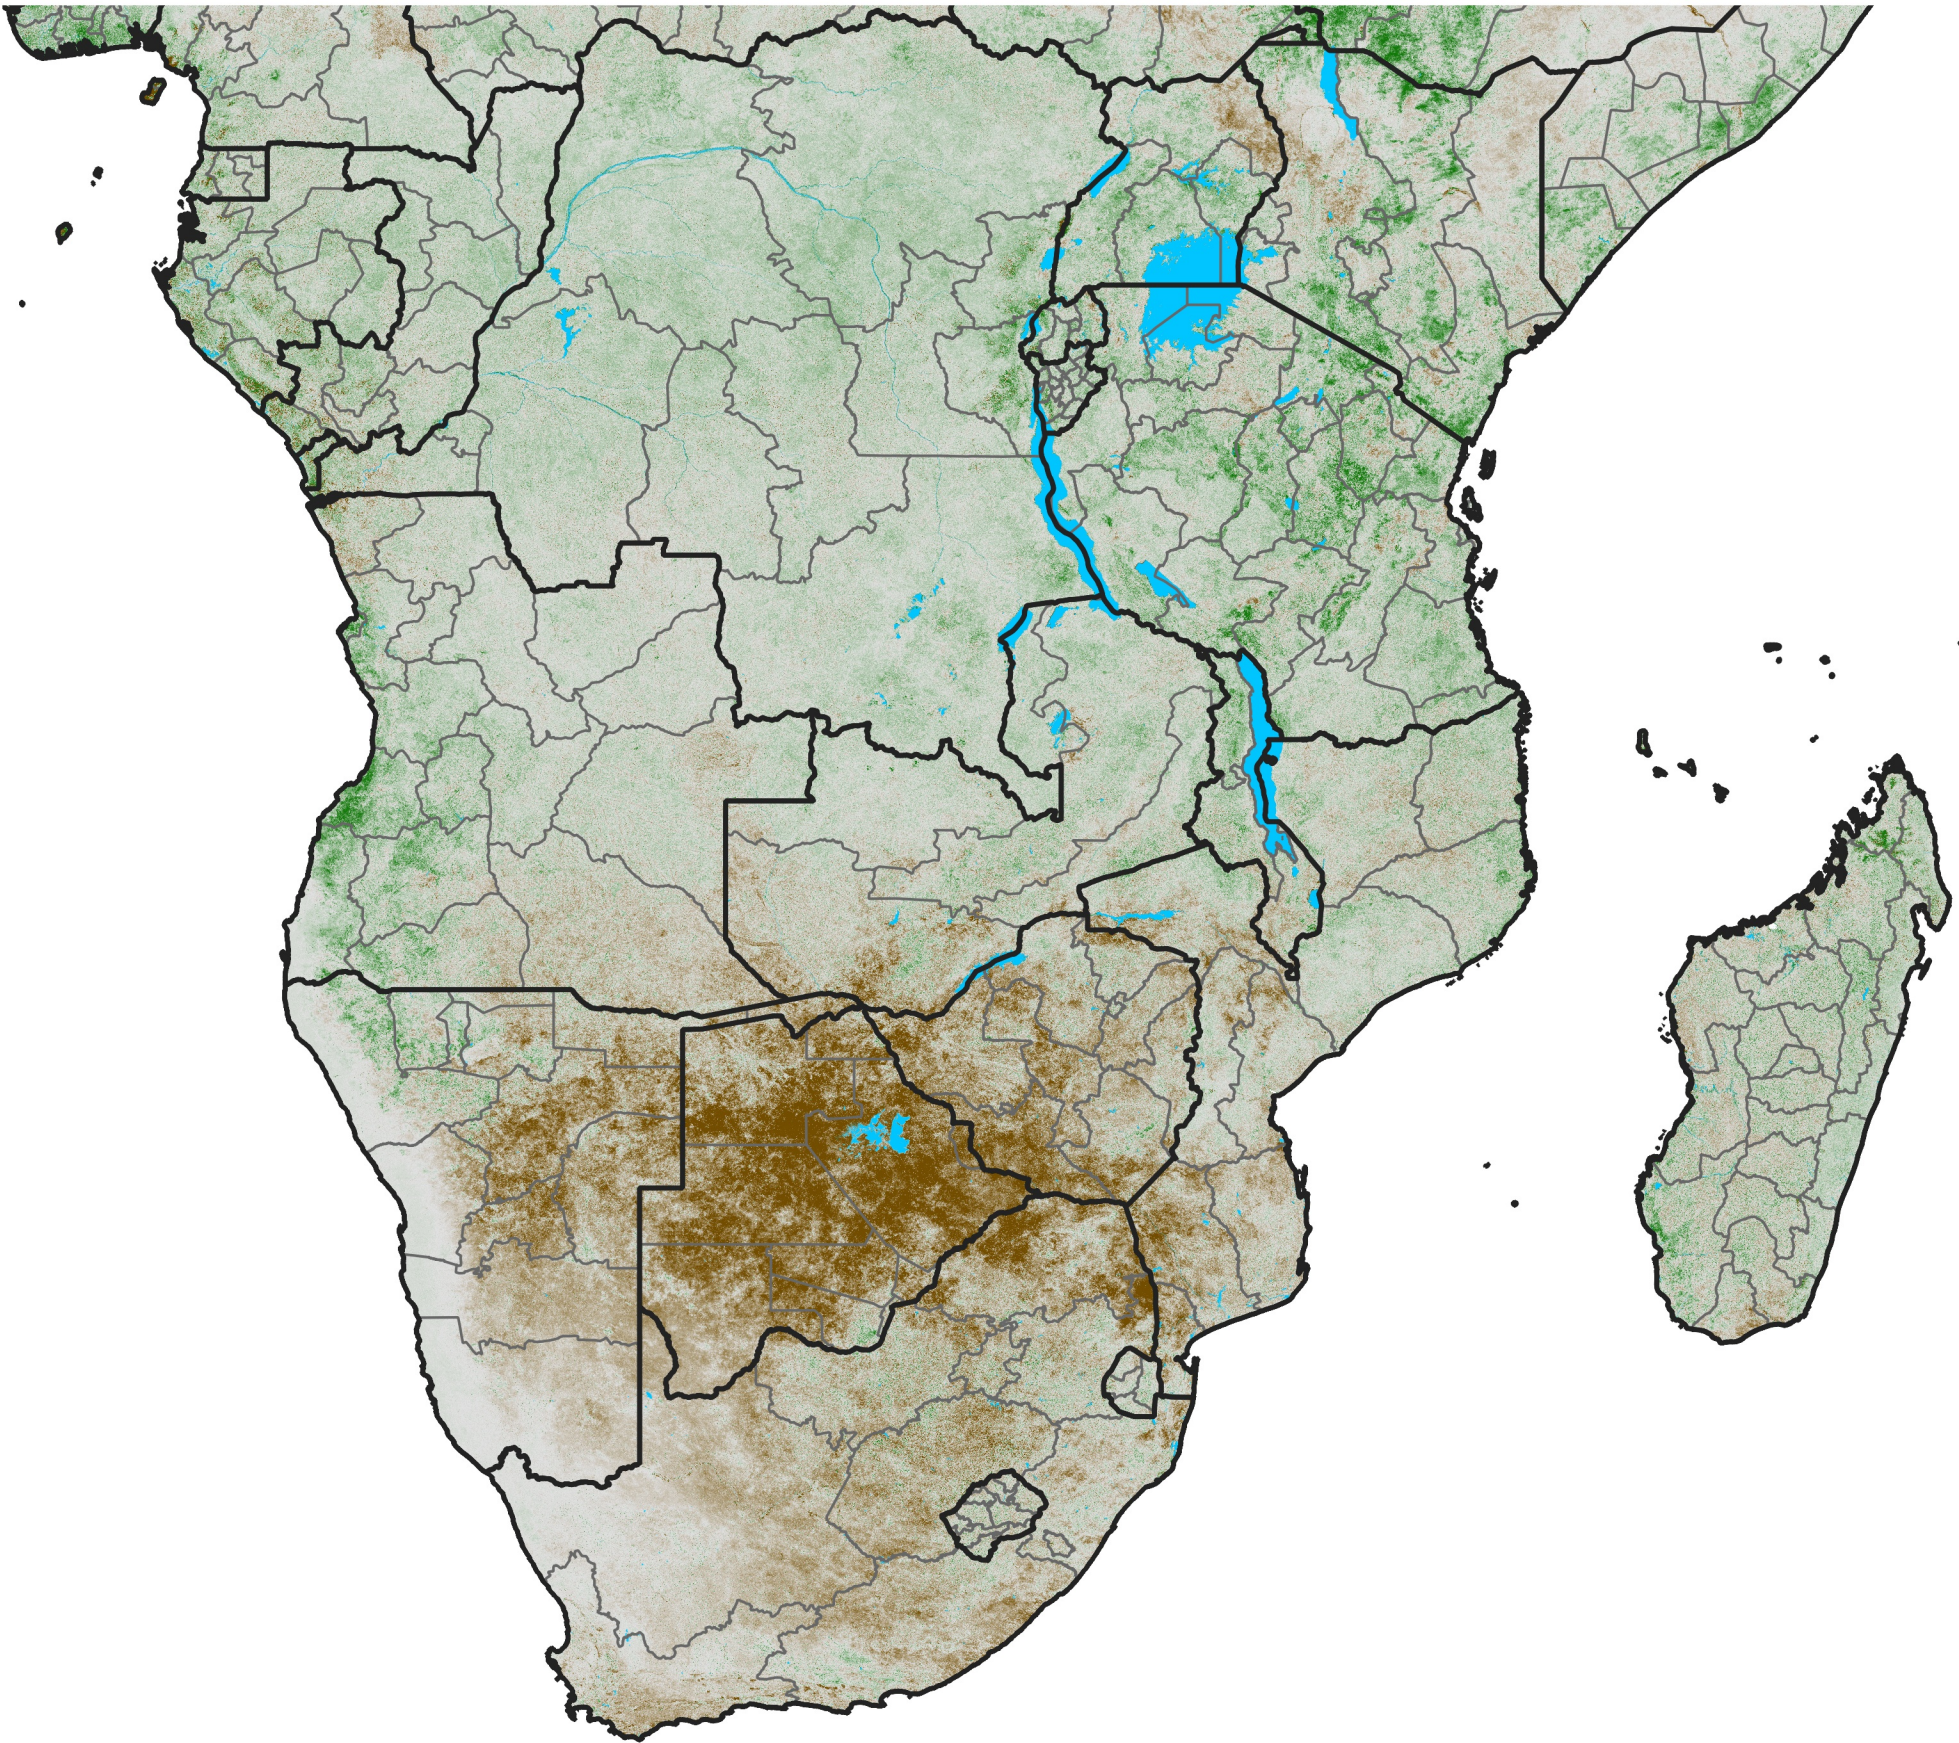

Southern Africa NDVI Anomaly

2003 minus mean (2003 - 2022)

Period 03 / January 21 - 31, 2003

NDVI Anomaly

< -0.3 -0.2 -0.1 -0.05 0.05 0.1 0.2 >0.3

Negative

No Difference

Positive