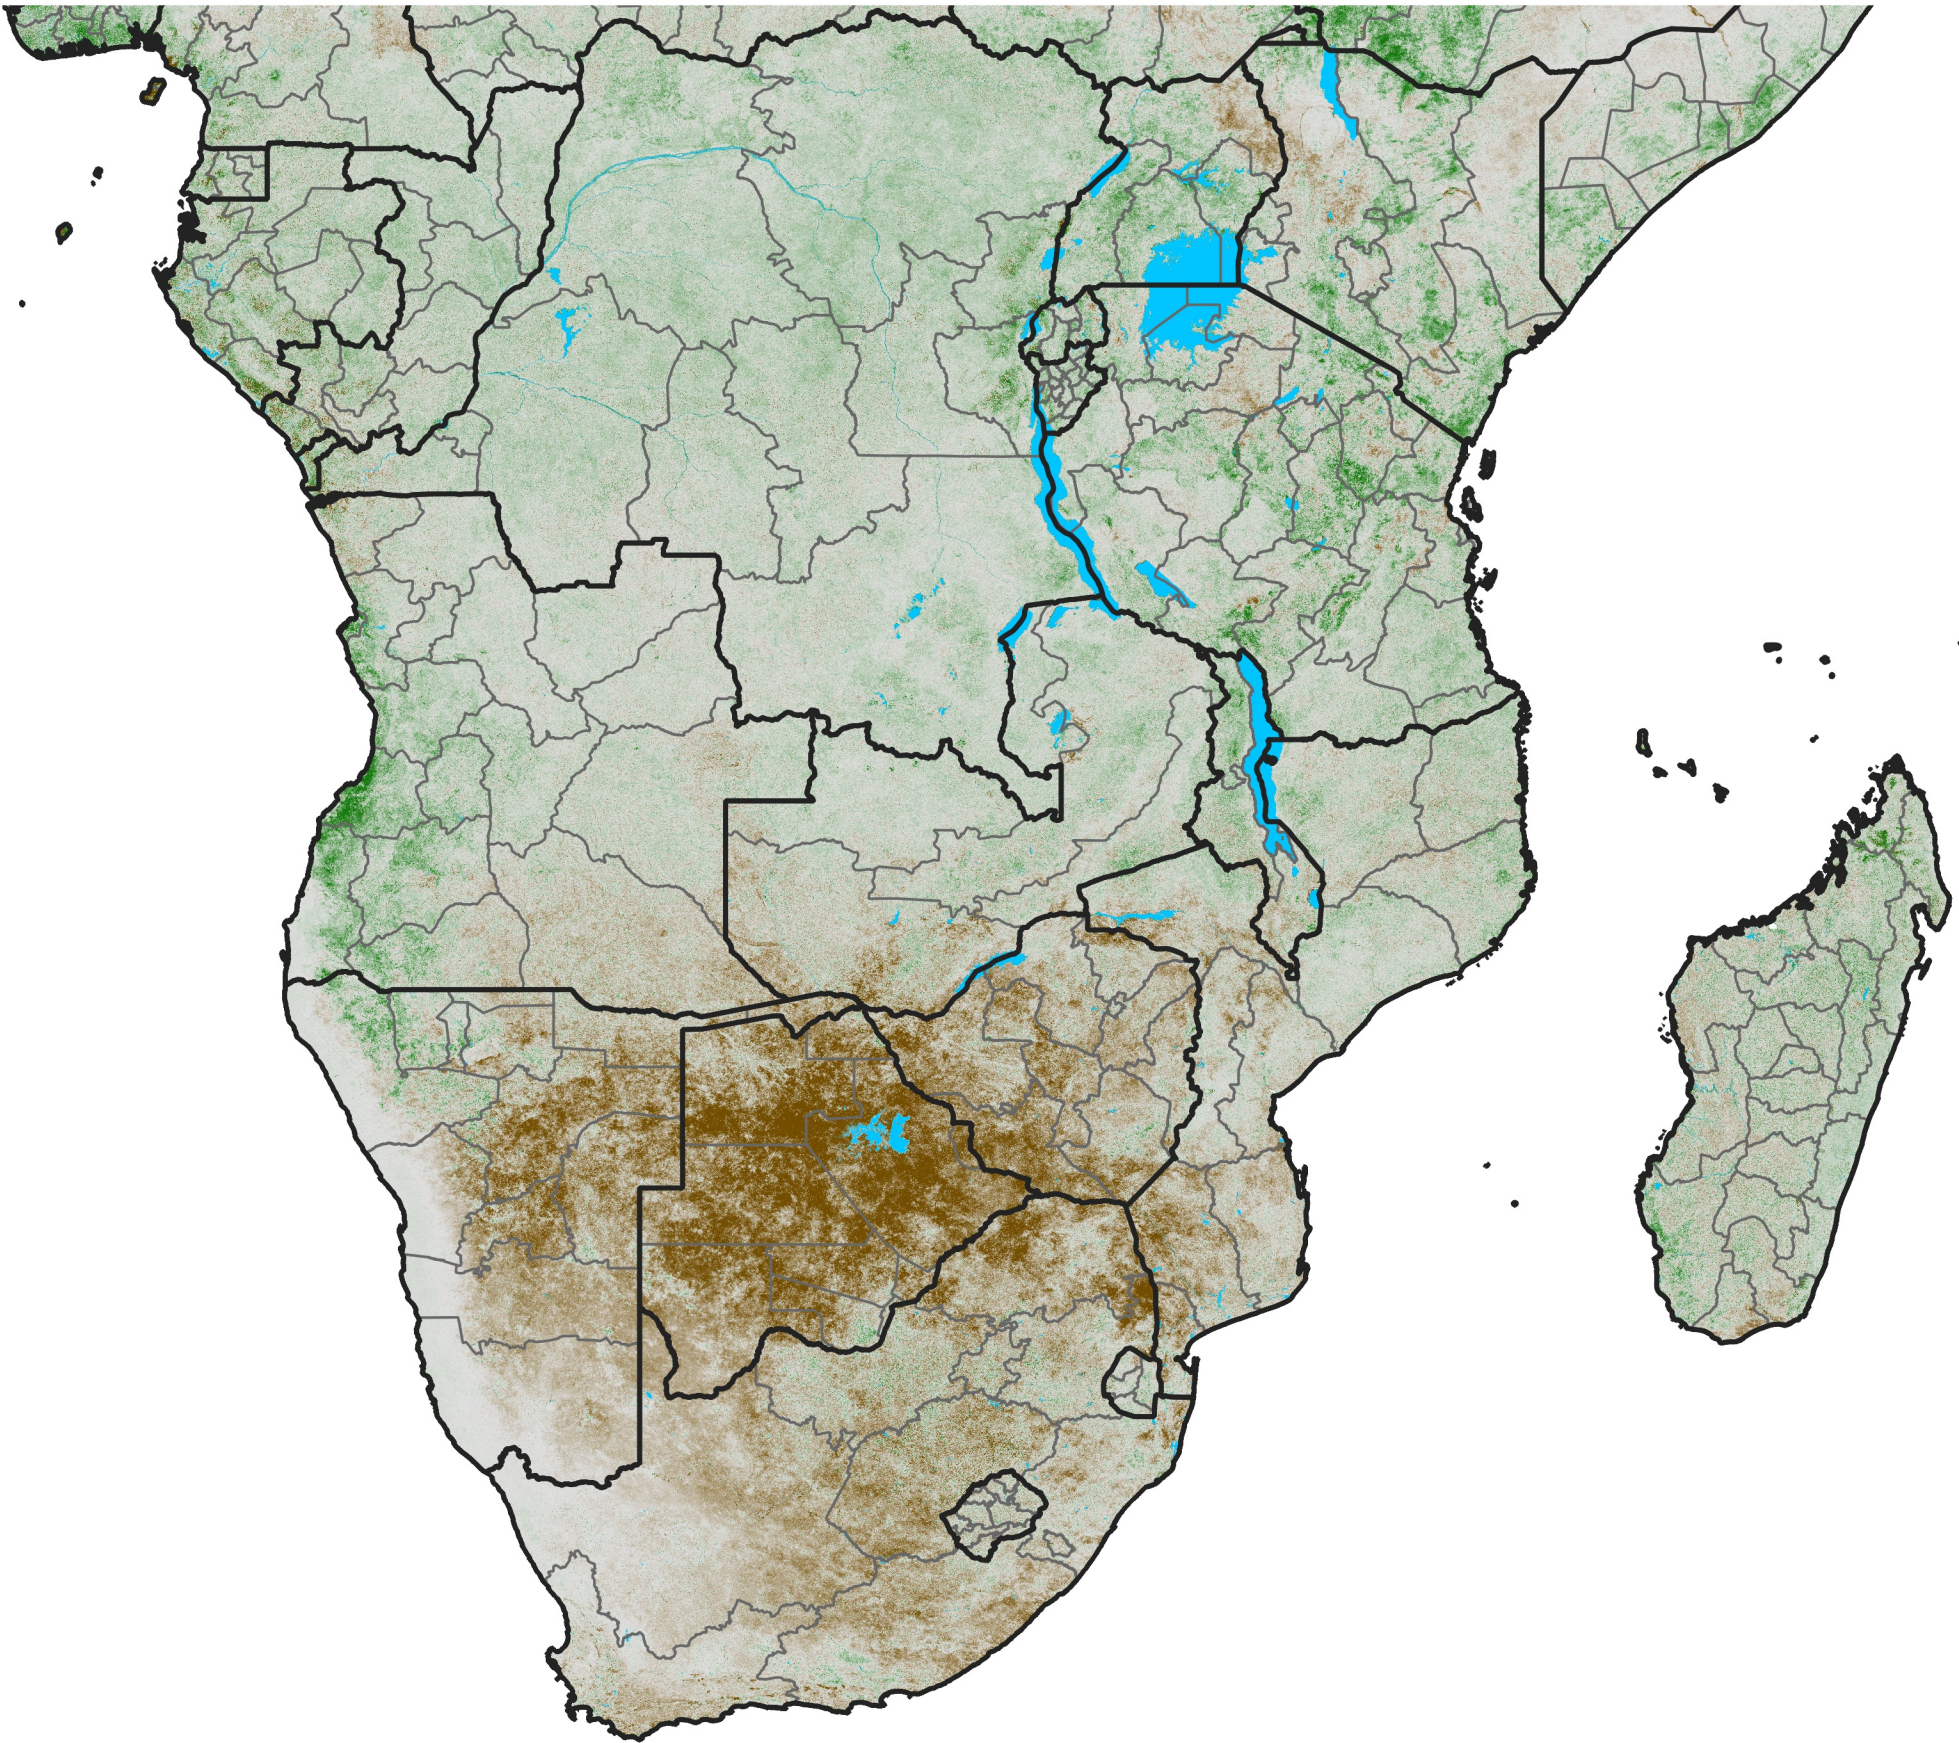

Southern Africa NDVI Anomaly

2003 minus mean (2003 - 2022)

Period 04 / February 01 - 10, 2003

NDVI Anomaly

< -0.3 -0.2 -0.1 -0.05 0.05 0.1 0.2 >0.3

Negative

No Difference

Positive