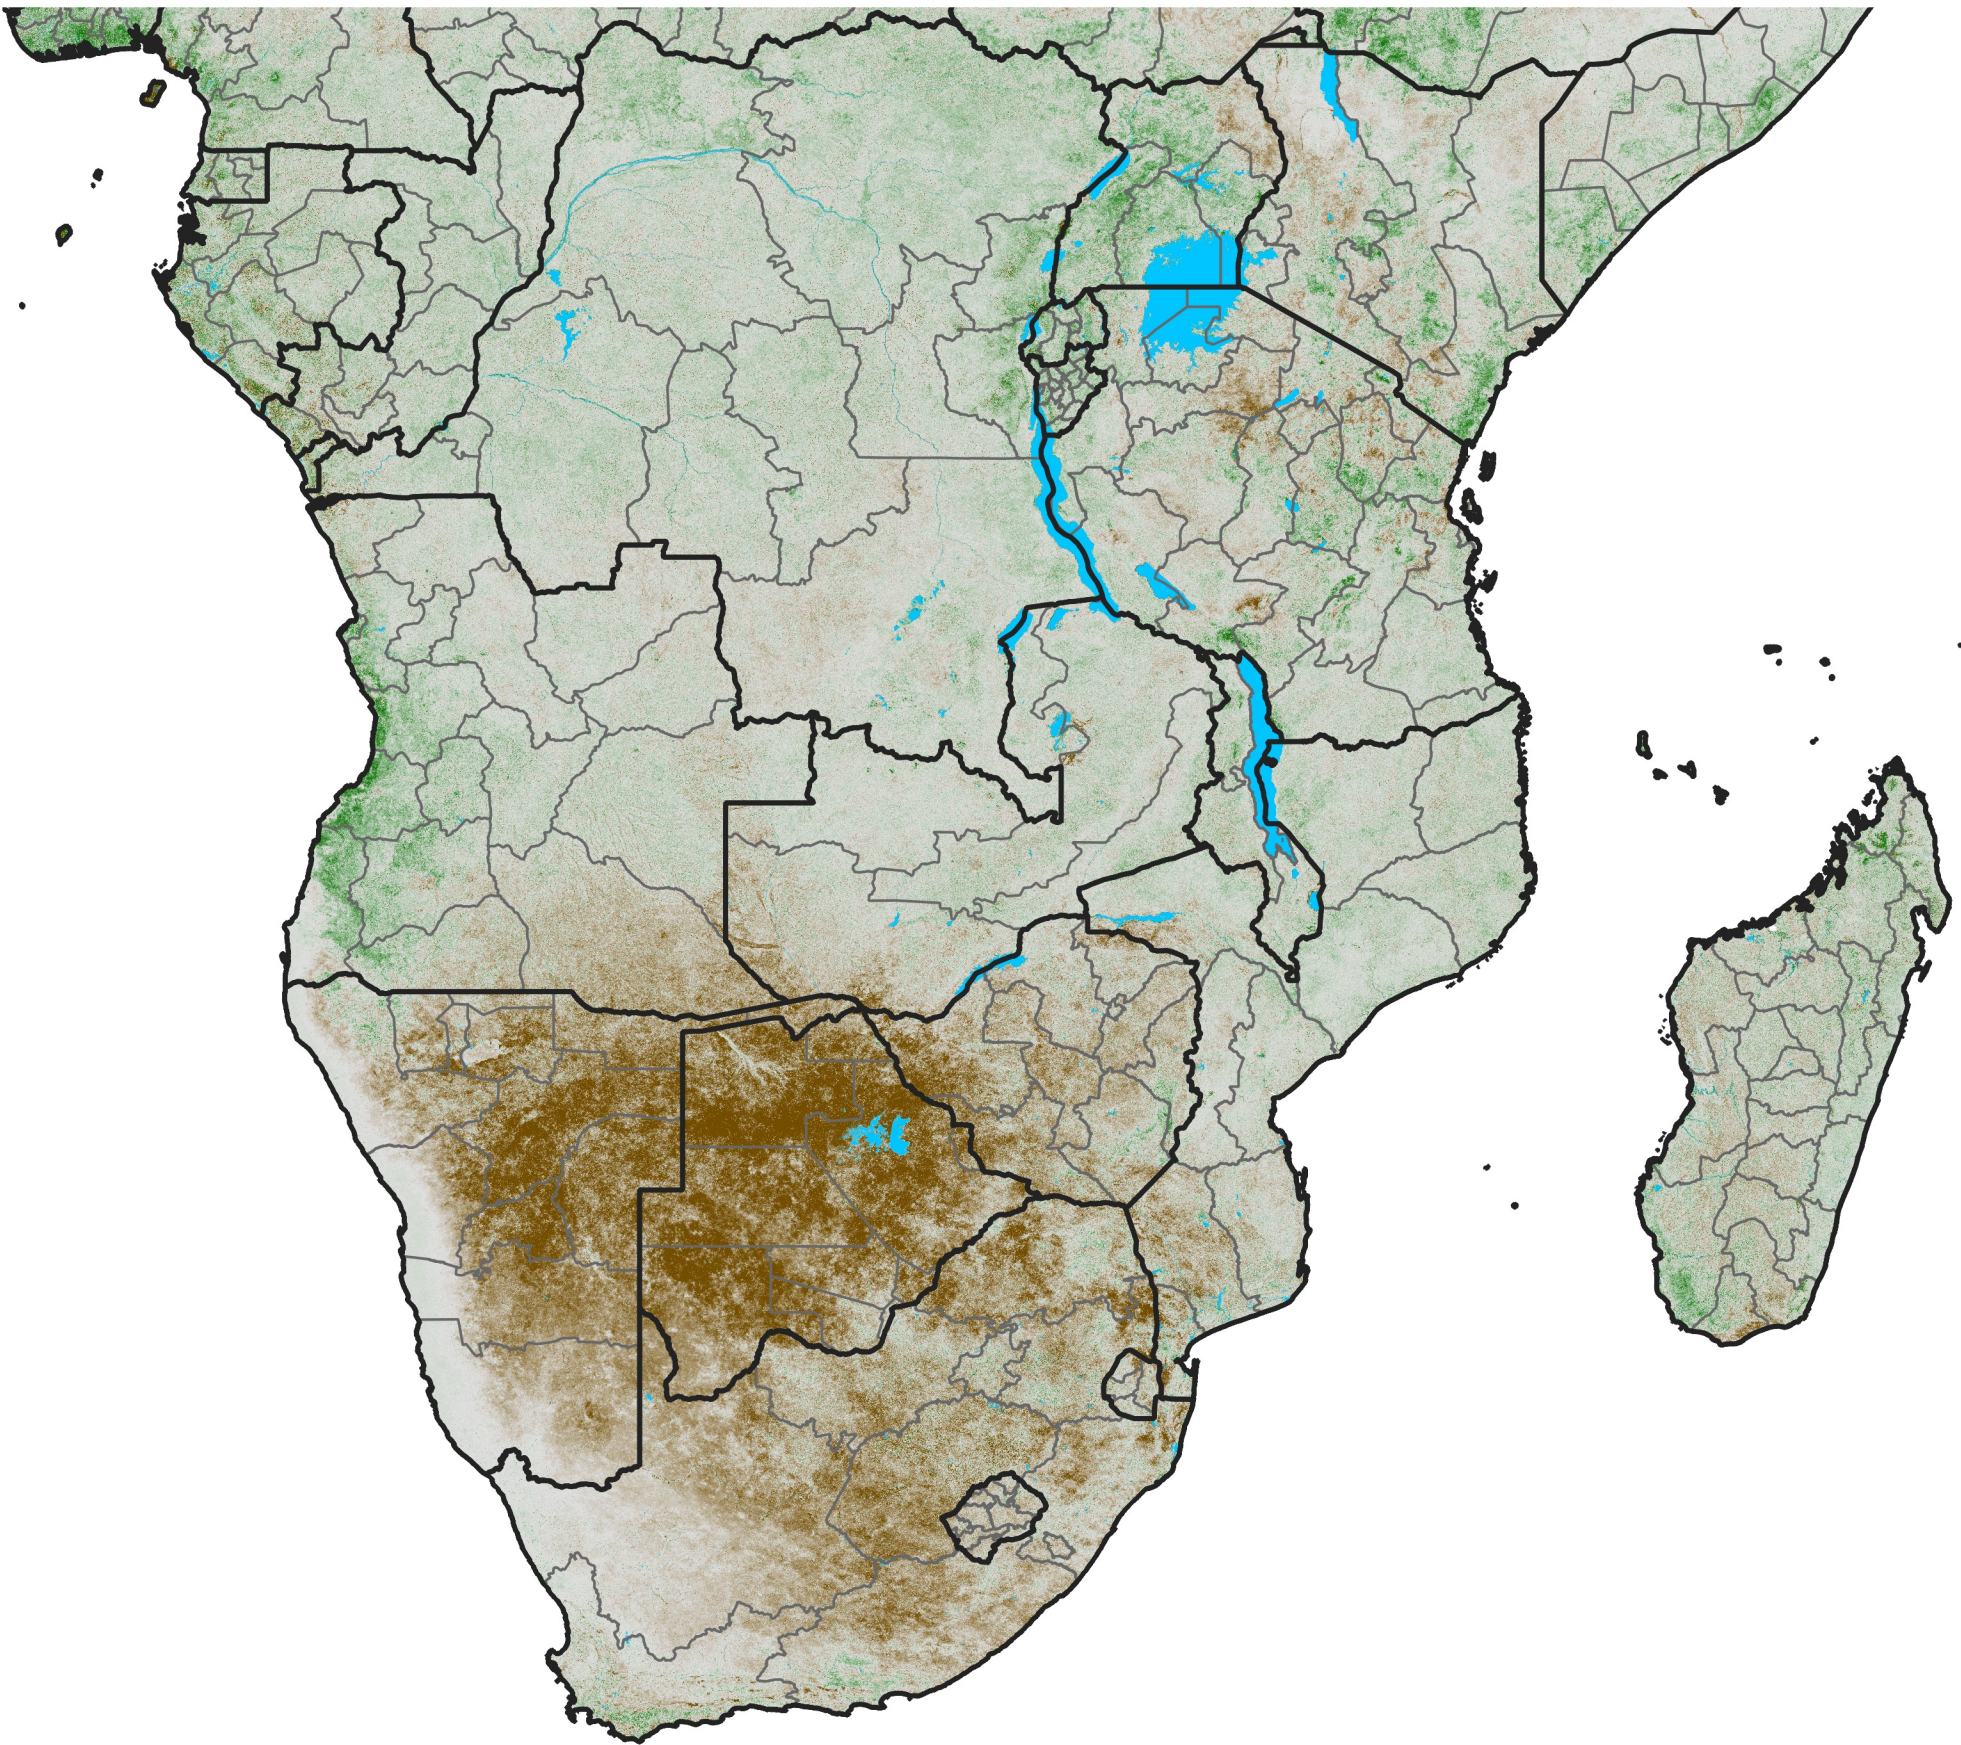

Southern Africa NDVI Anomaly

2003 minus mean (2003 - 2022)

Period 07 / March 01 - 10, 2003

NDVI Anomaly

< -0.3 -0.2 -0.1 -0.05 0.05 0.1 0.2 >0.3

Negative

No Difference

Positive