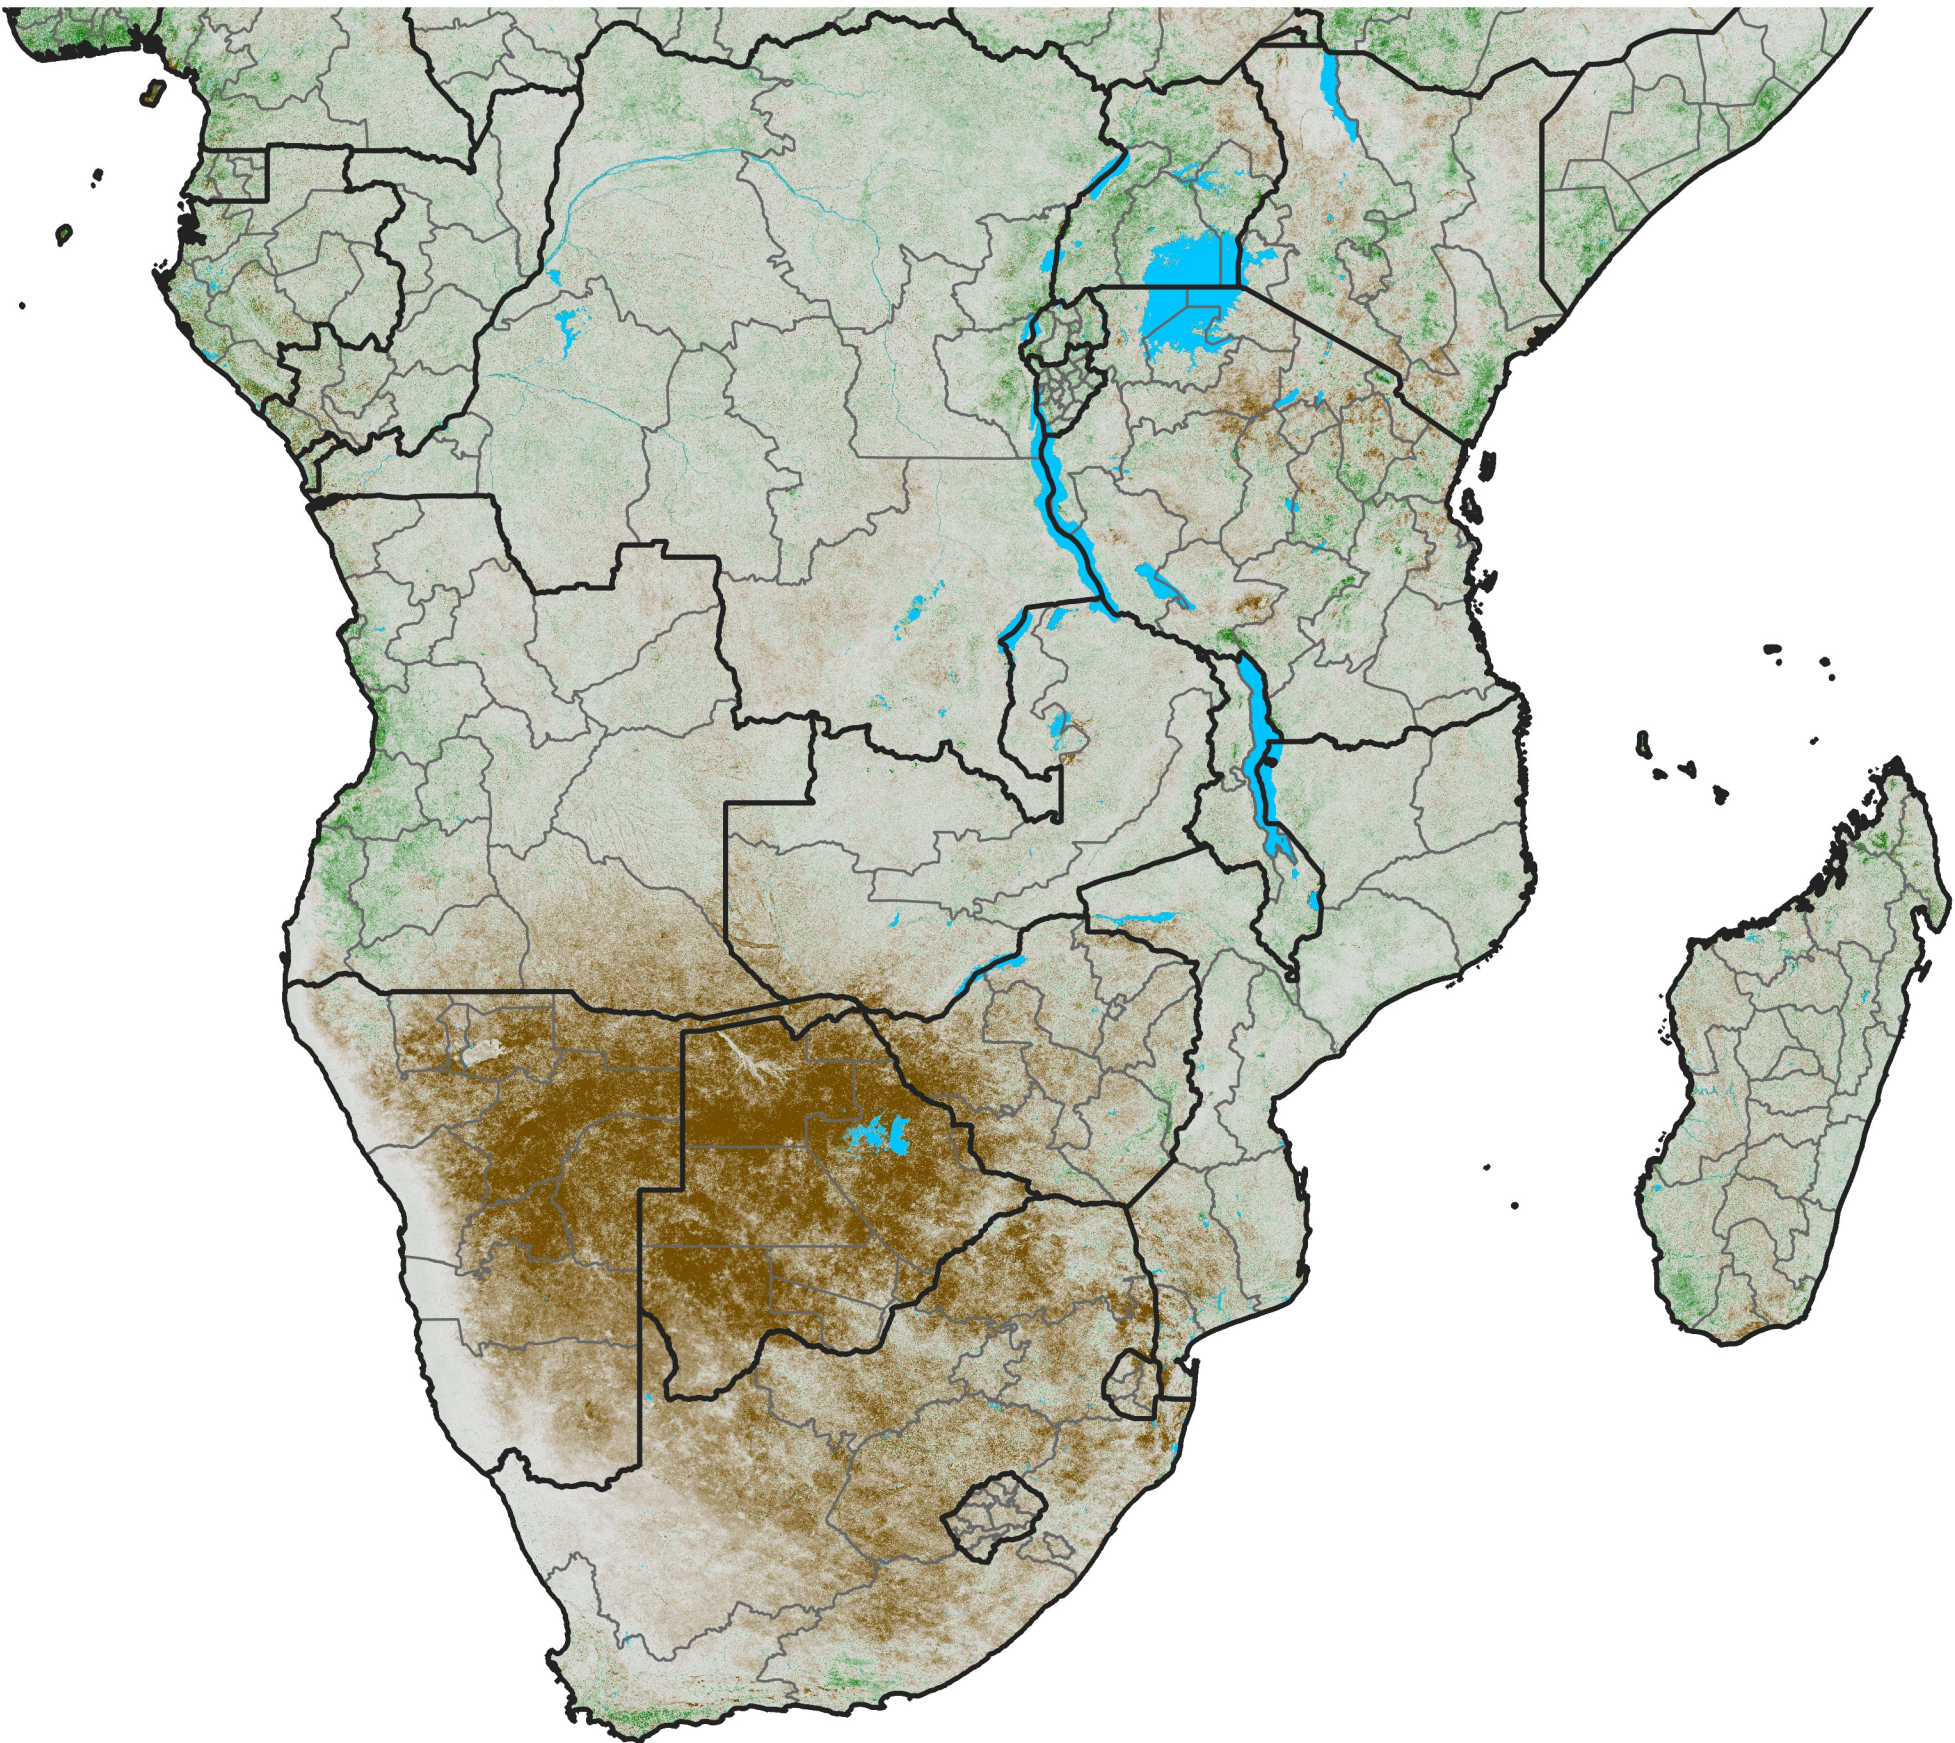

# Southern Africa NDVI Anomaly

2003 minus mean (2003 - 2022)

Period 08 / March 11 - 20, 2003

## NDVI Anomaly

< -0.3   -0.2   -0.1   -0.05   0.05   0.1   0.2   >0.3

Negative

No Difference

Positive