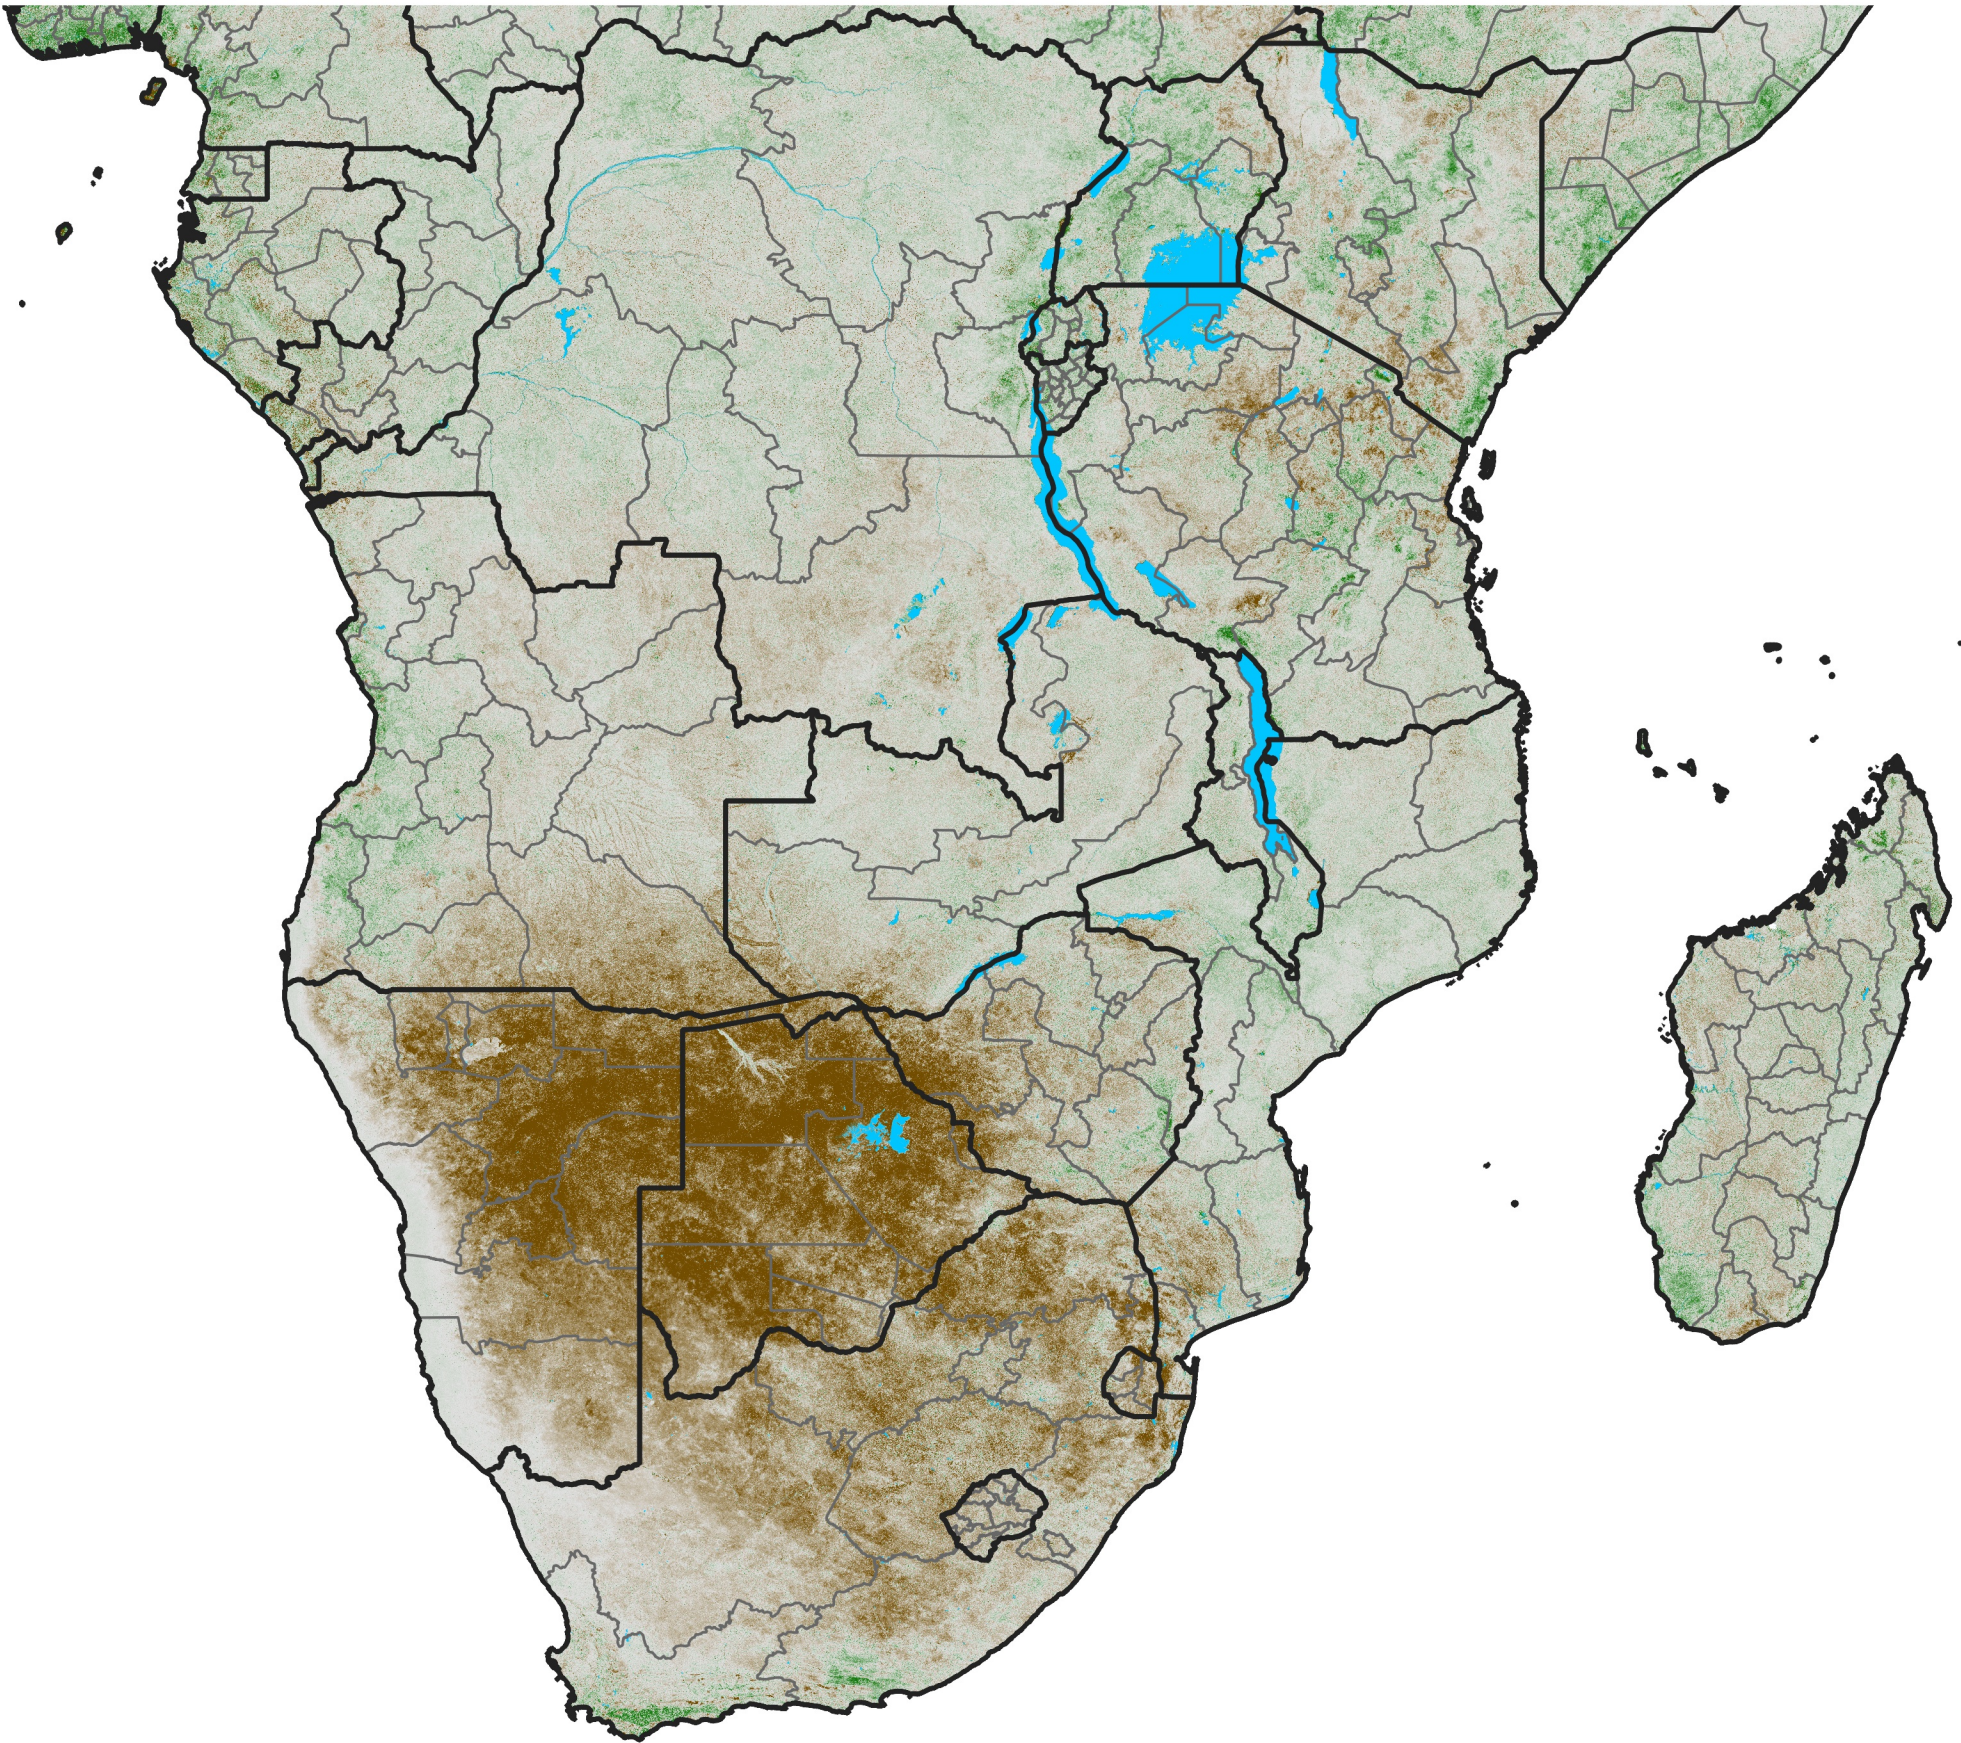

Southern Africa NDVI Anomaly

2003 minus mean (2003 - 2022)

Period 09 / March 21 - 31, 2003

NDVI Anomaly

< -0.3 -0.2 -0.1 -0.05 0.05 0.1 0.2 >0.3

Negative

No Difference

Positive