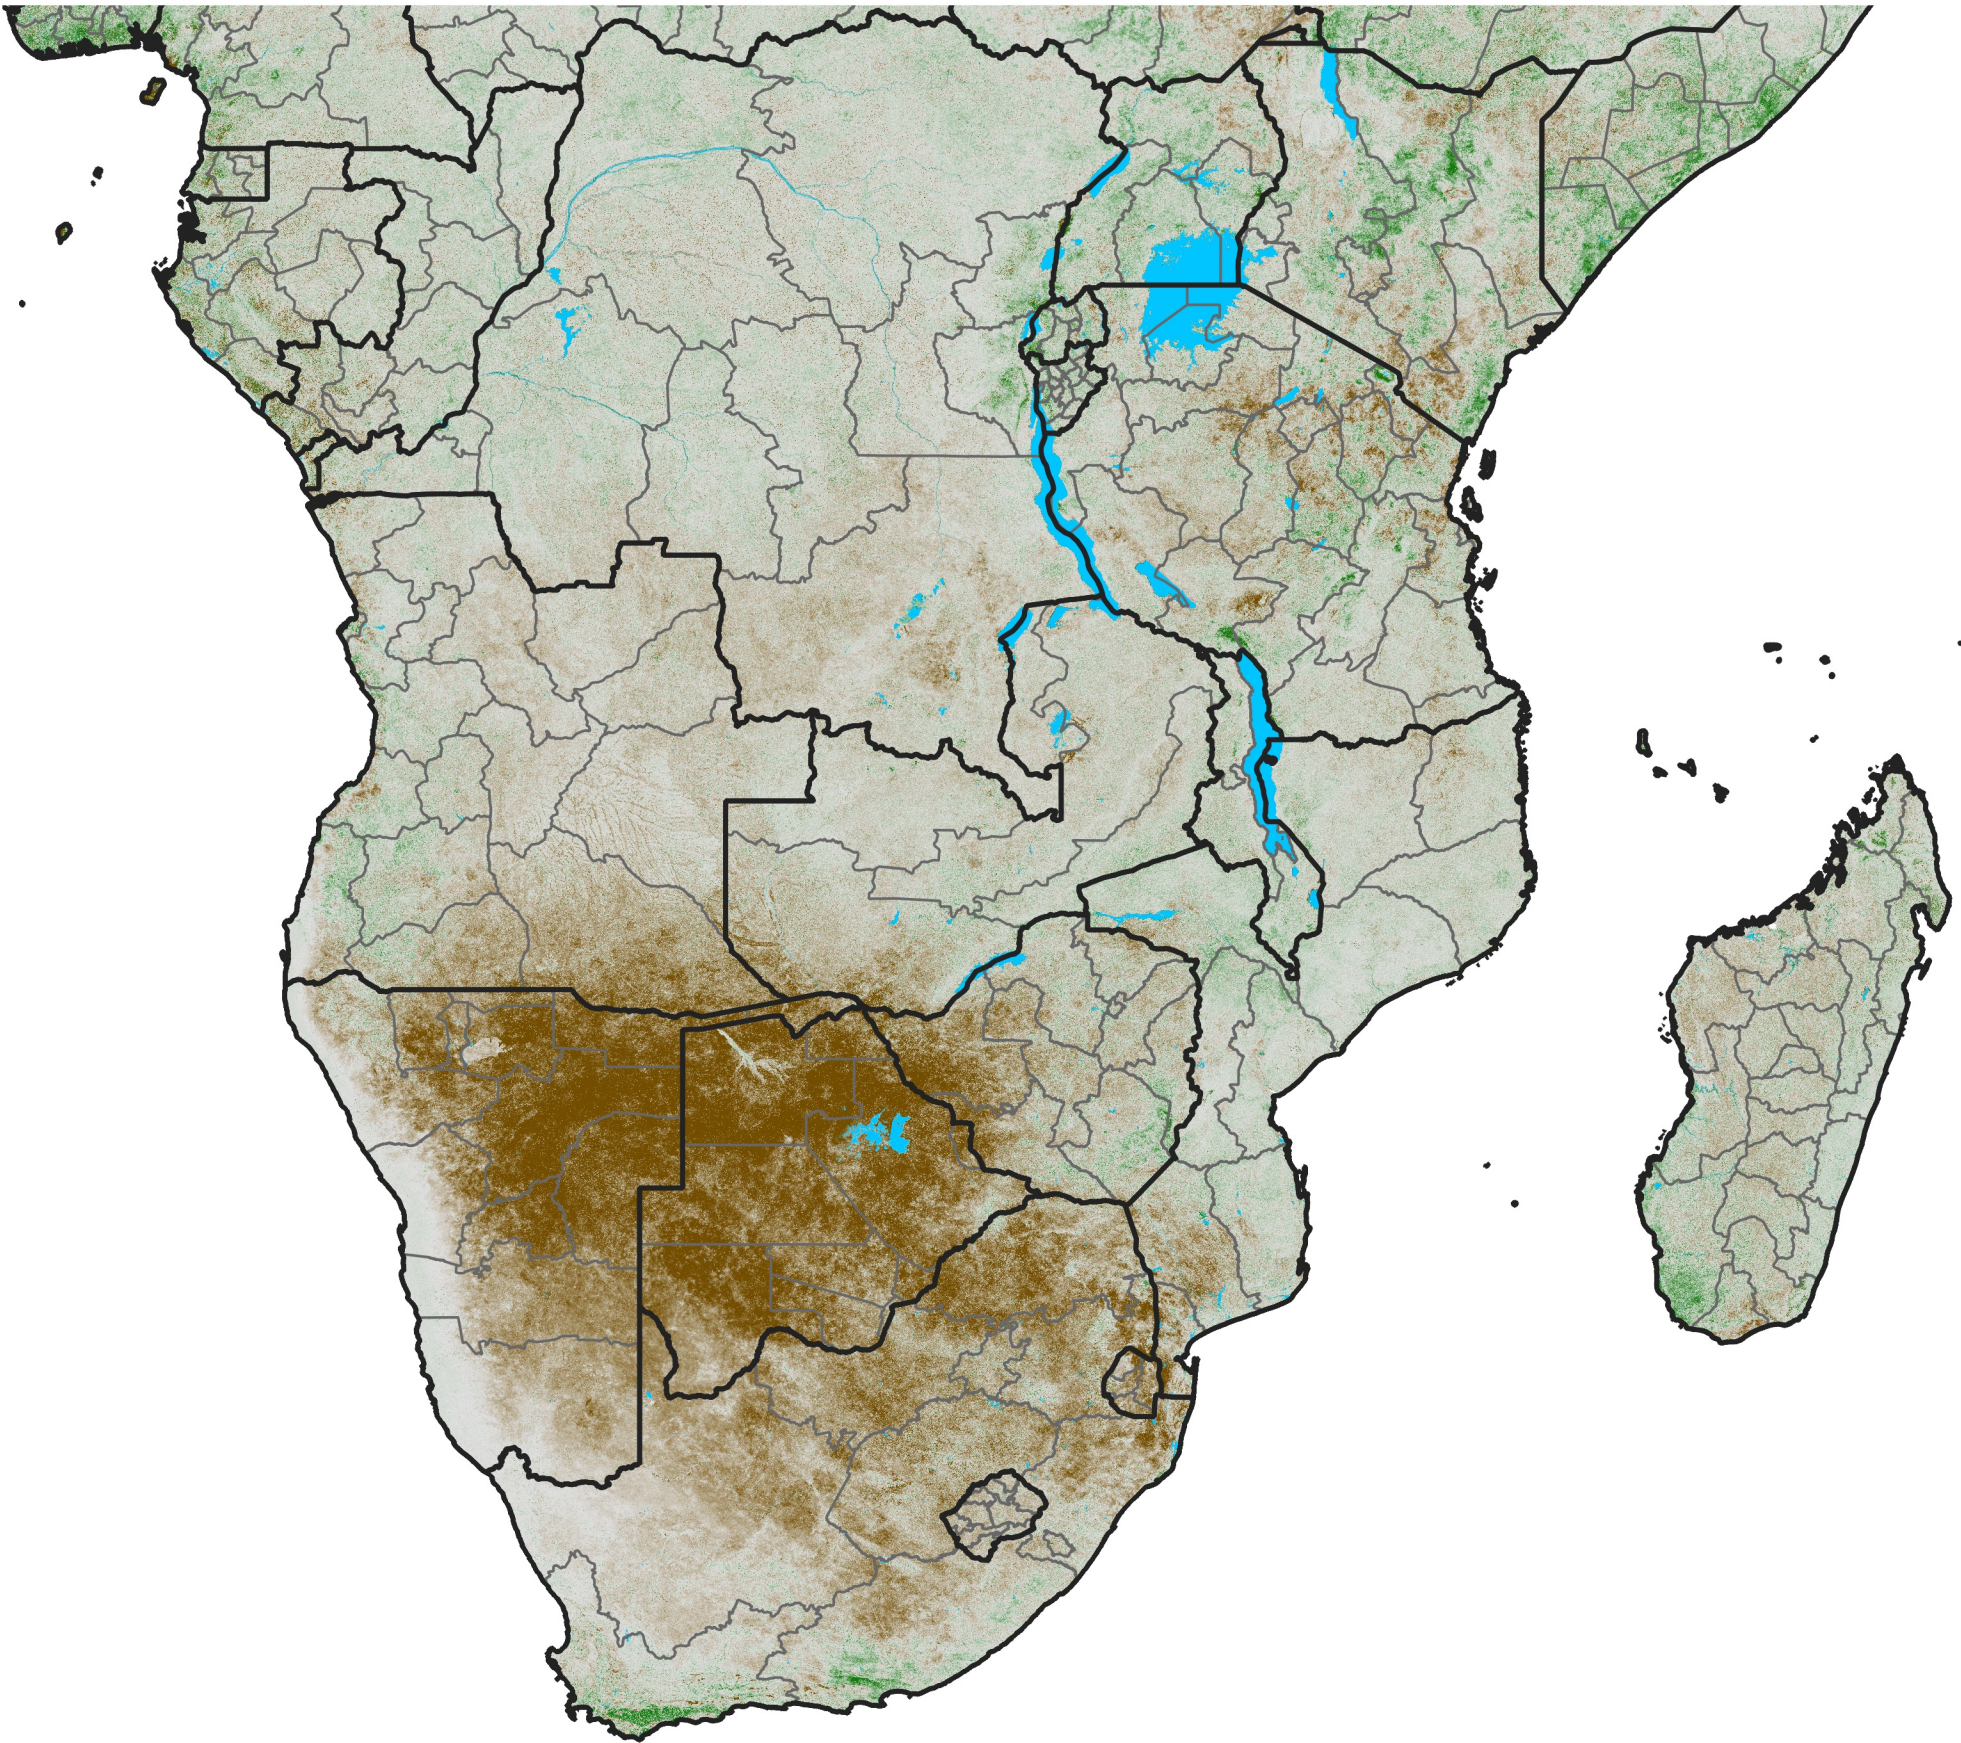

# Southern Africa

## NDVI Anomaly

2003 minus mean (2003 - 2022)

Period 10 / April 01 - 10, 2003

### NDVI Anomaly

< -0.3   -0.2   -0.1   -0.05   0.05   0.1   0.2   >0.3

Negative

No Difference

Positive