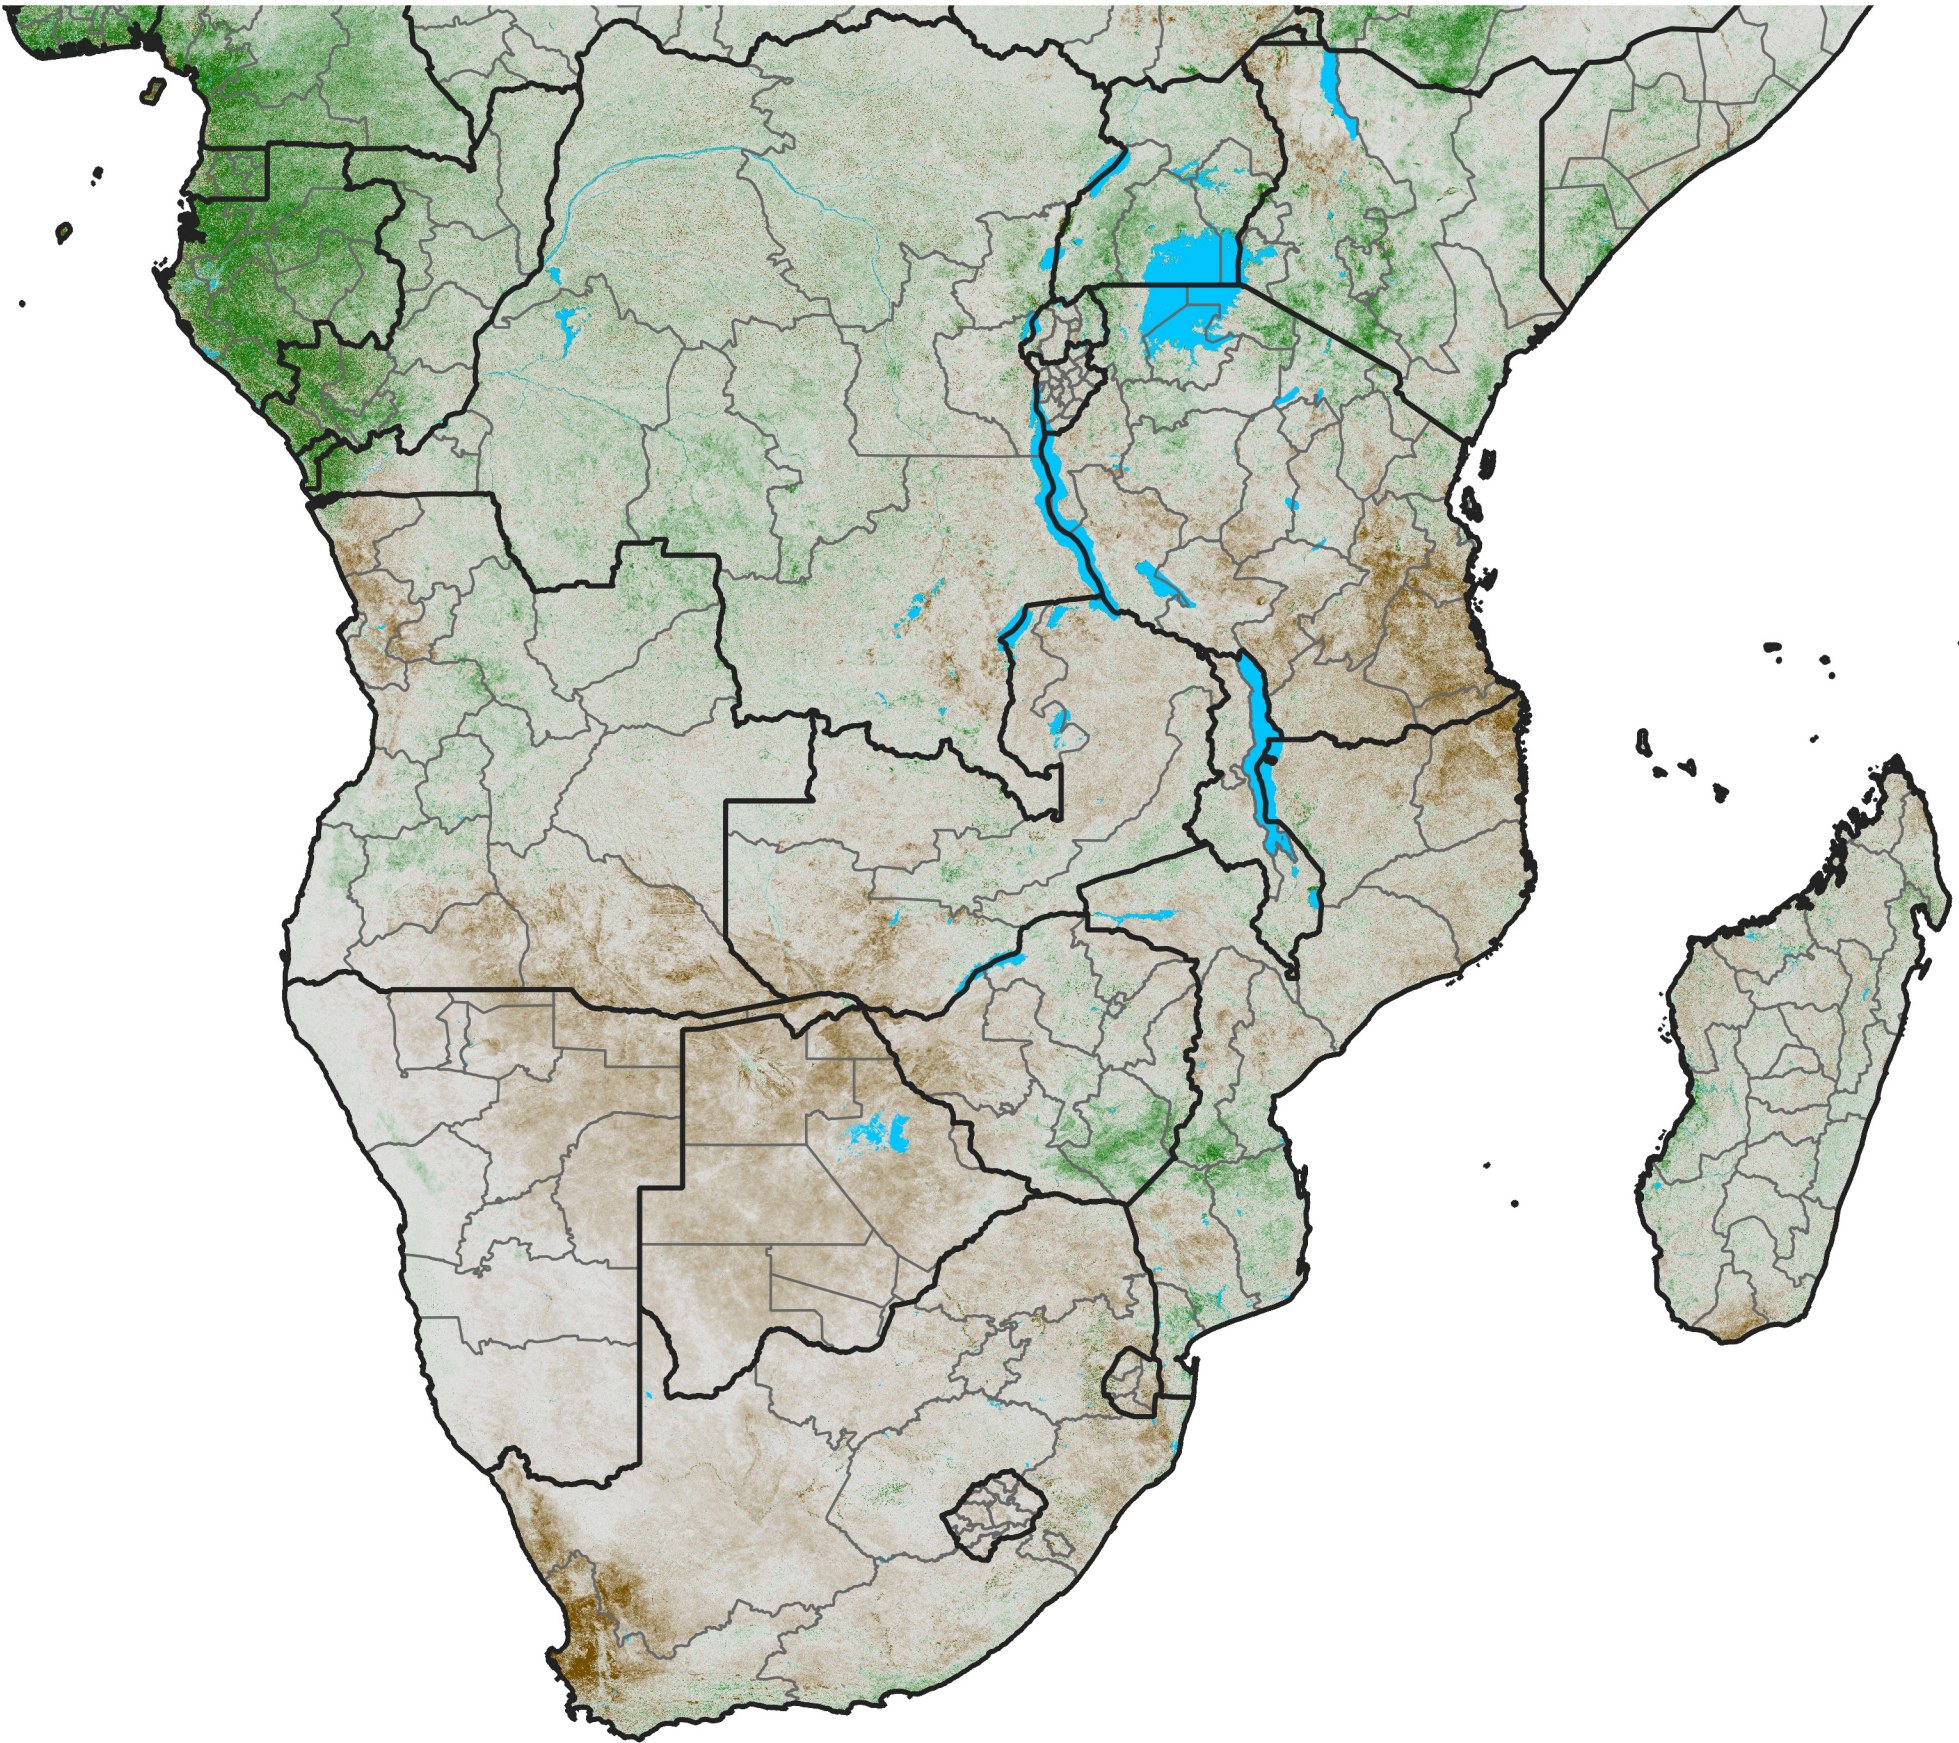

Southern Africa NDVI Anomaly

2003 minus mean (2003 - 2022)

Period 22 / August 01 - 10, 2003

NDVI Anomaly

< -0.3 -0.2 -0.1 -0.05 0.05 0.1 0.2 >0.3

Negative

No Difference

Positive