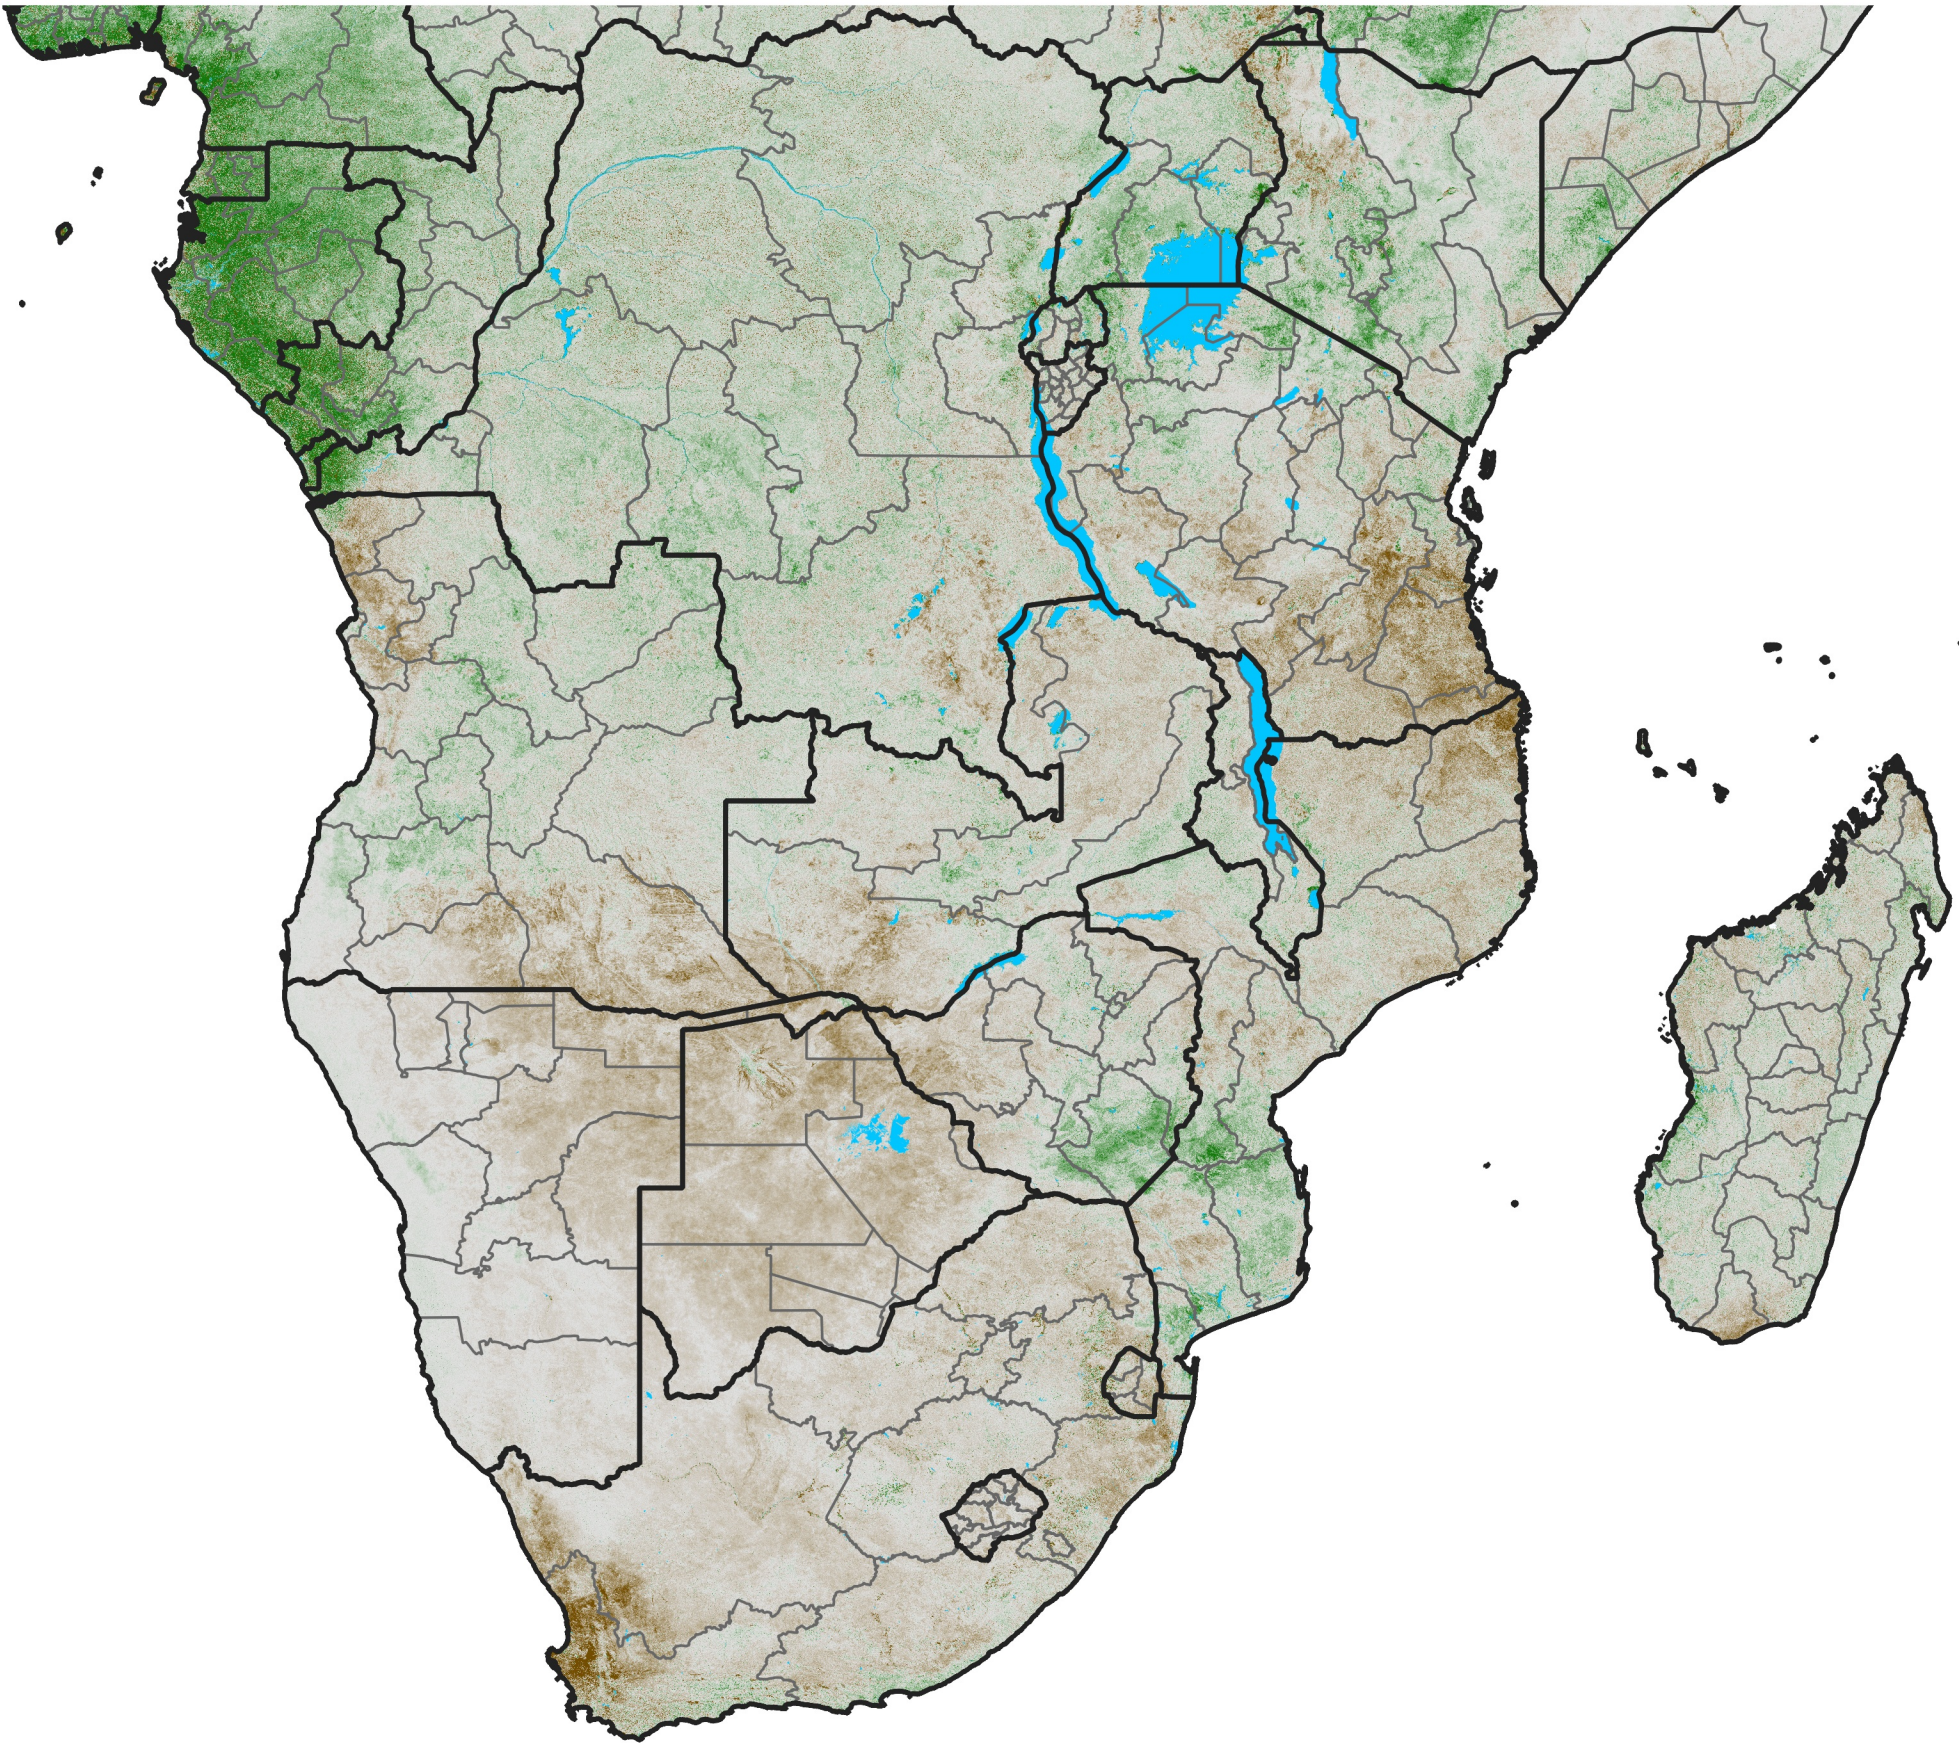

Southern Africa NDVI Anomaly

2003 minus mean (2003 - 2022)

Period 23 / August 11 - 20, 2003

NDVI Anomaly

< -0.3 -0.2 -0.1 -0.05 0.05 0.1 0.2 >0.3

Negative

No Difference

Positive