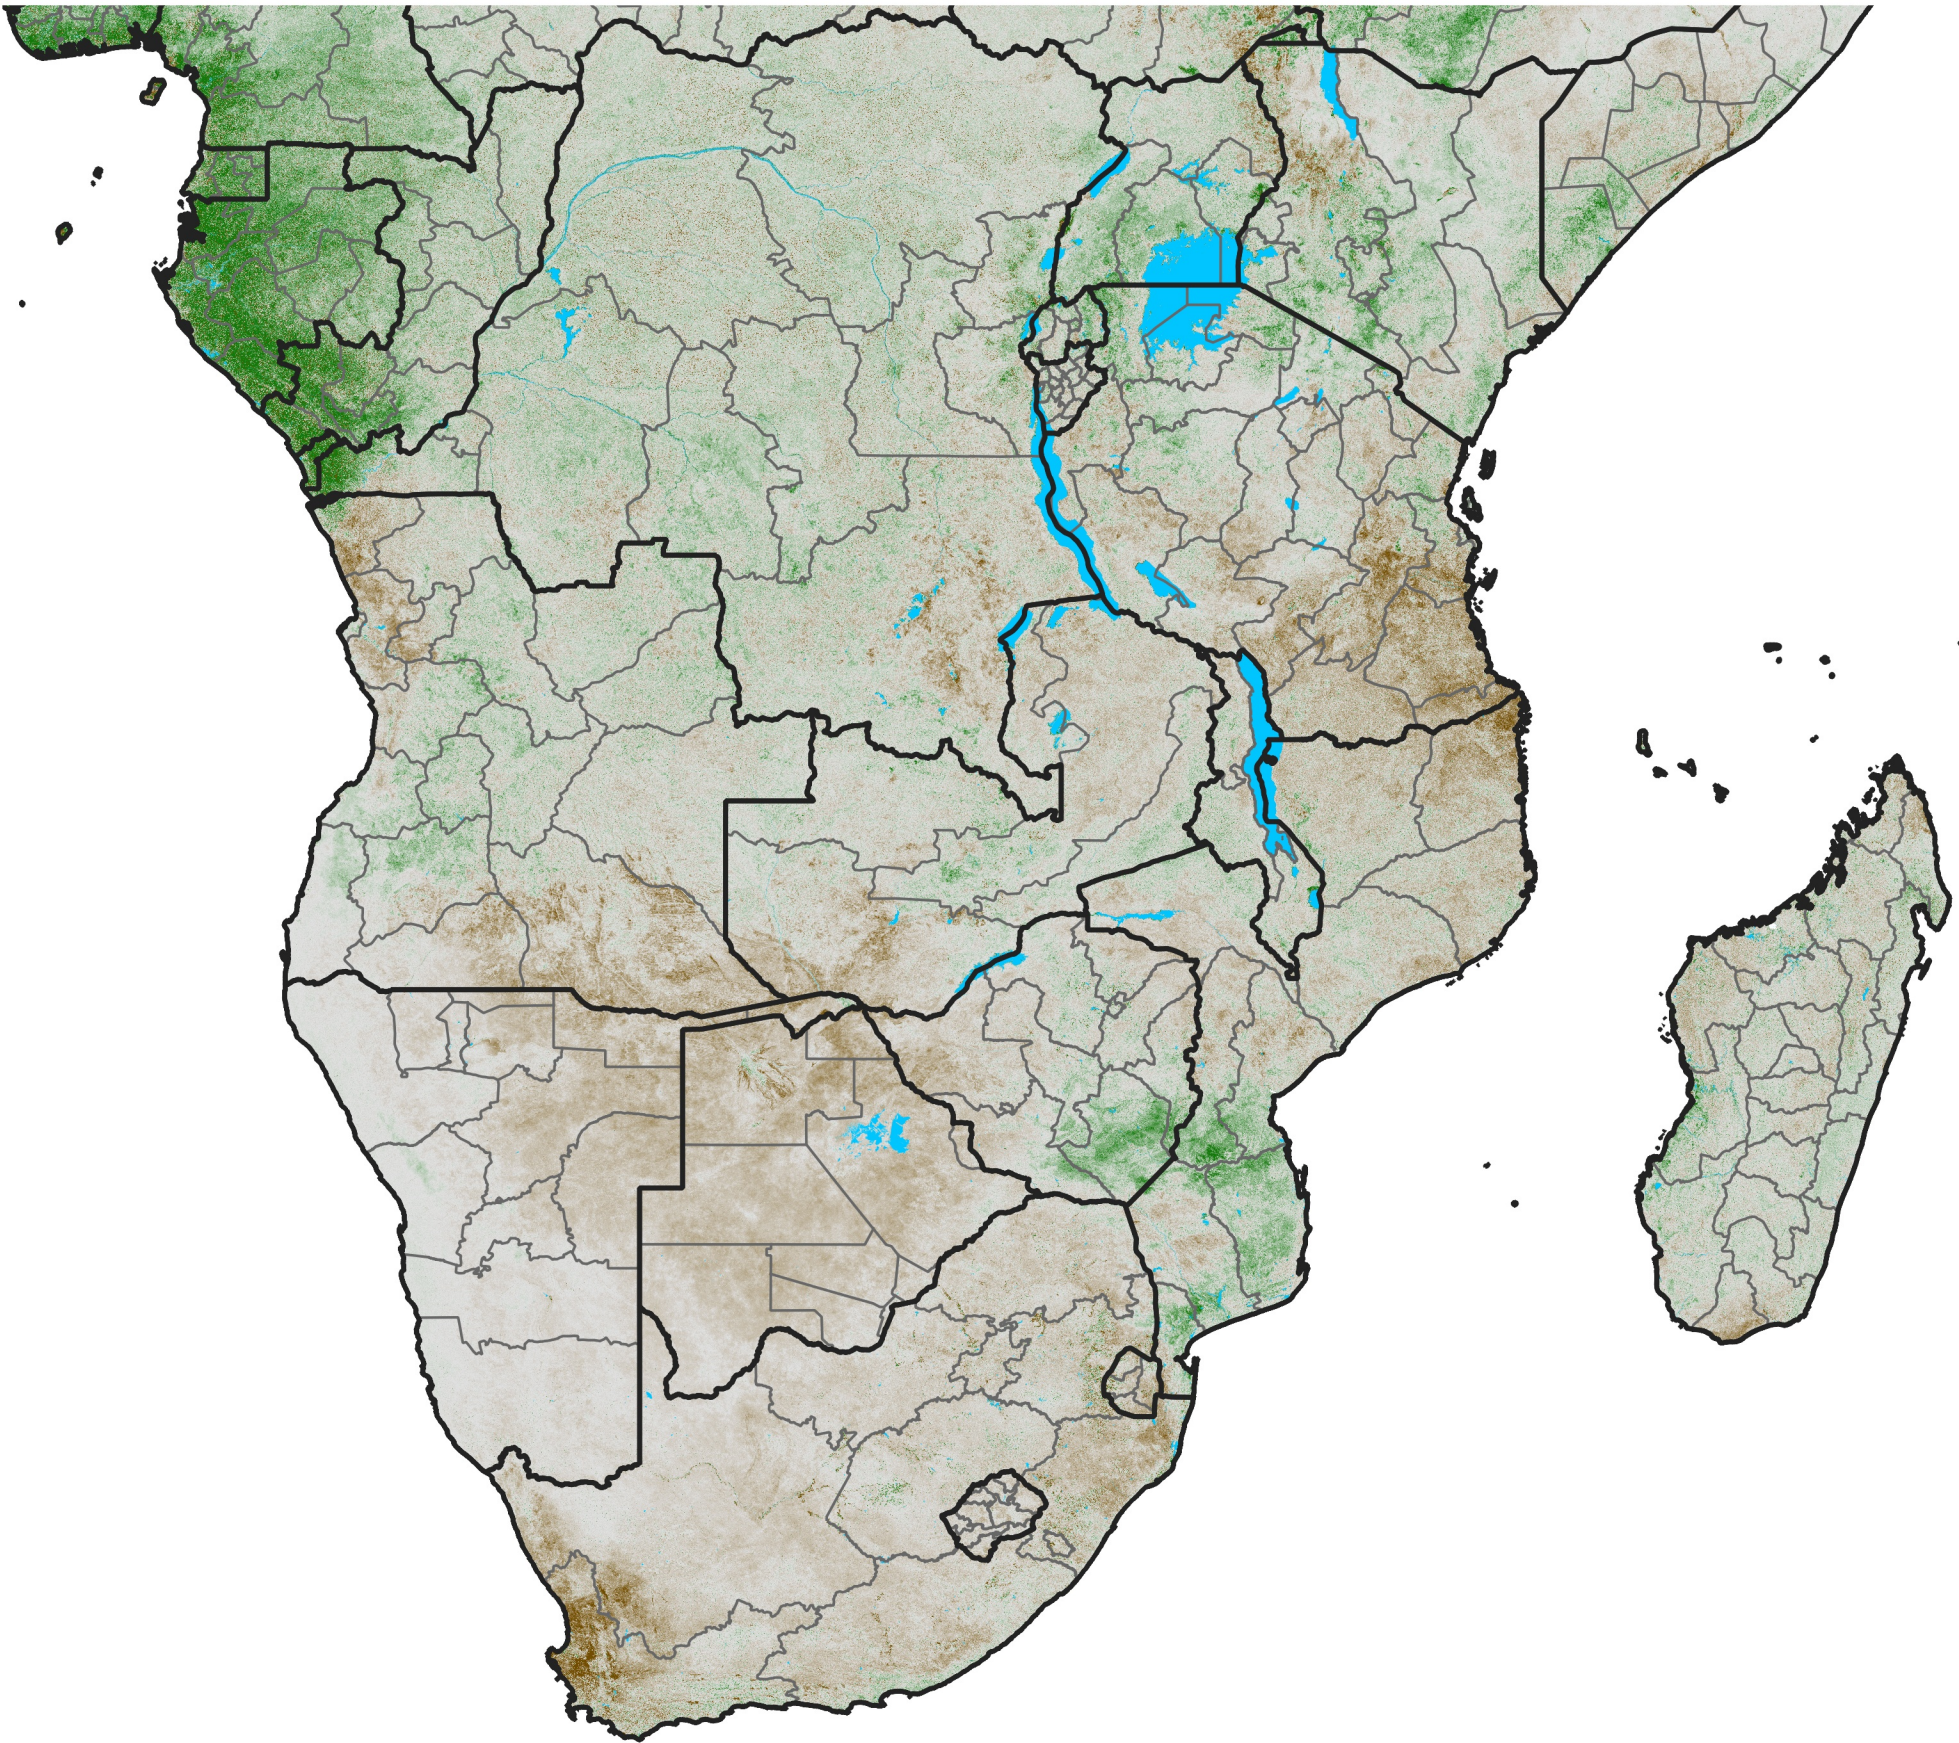

# Southern Africa NDVI Anomaly

2003 minus mean (2003 - 2022)

Period 24 / August 21 - 31, 2003

## NDVI Anomaly

< -0.3   -0.2   -0.1   -0.05   0.05   0.1   0.2   >0.3

Negative

No Difference

Positive