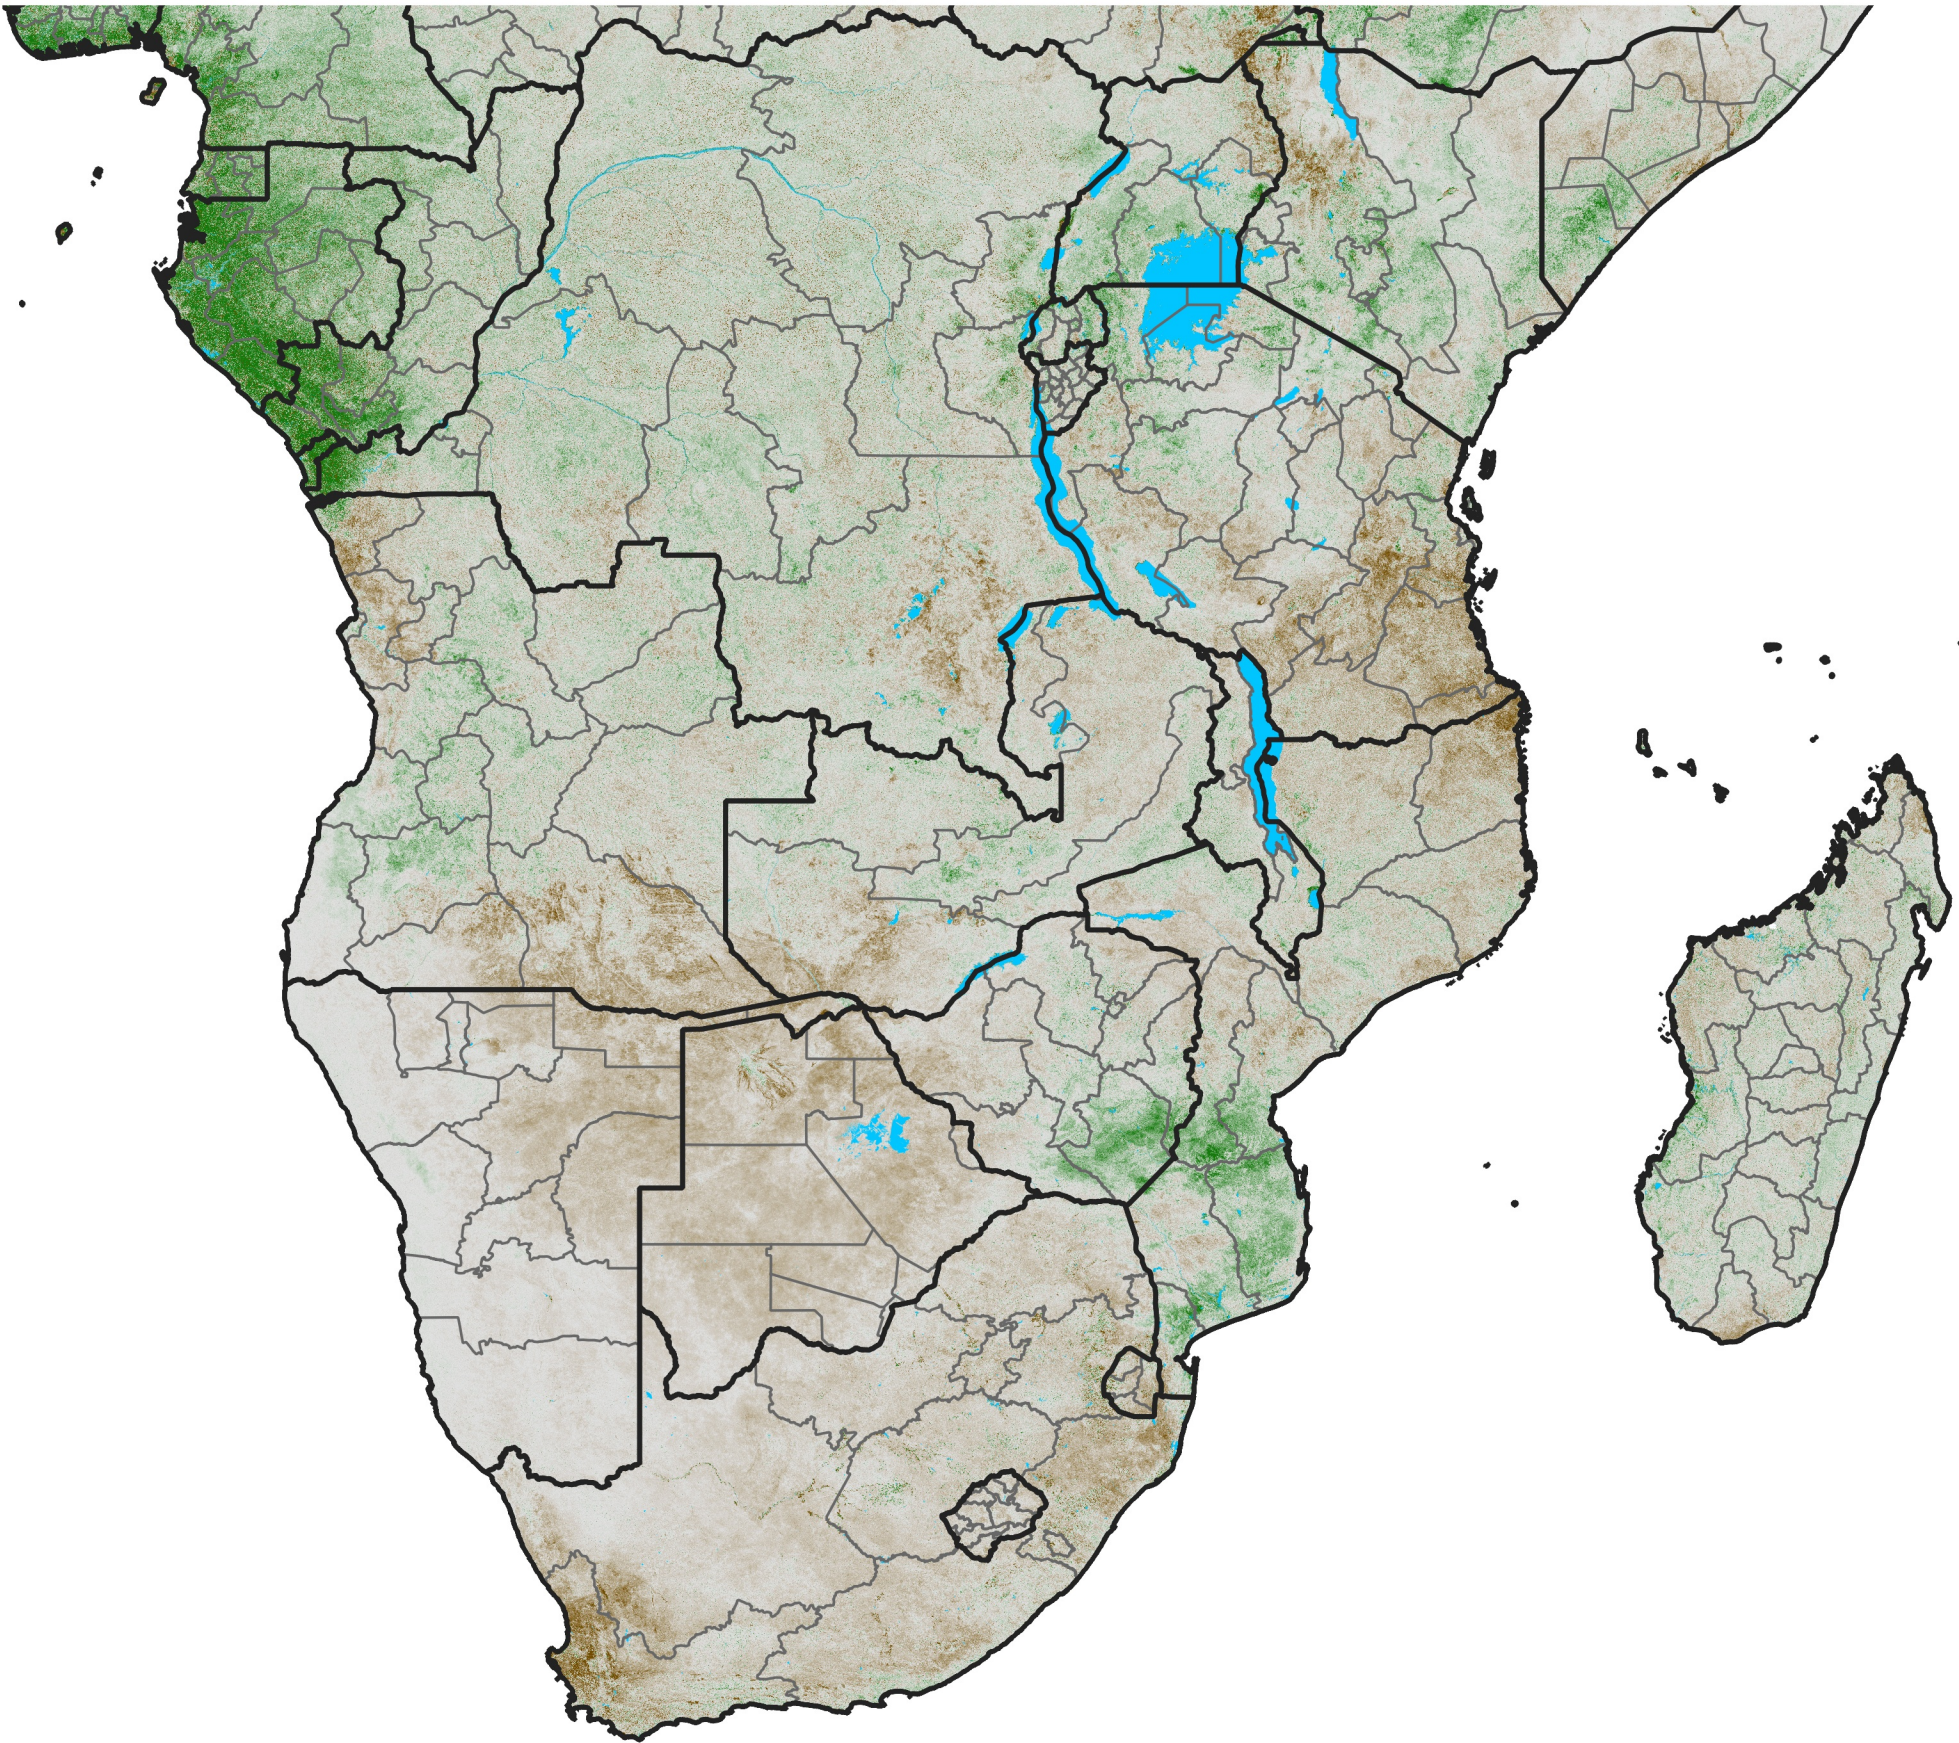

Southern Africa NDVI Anomaly

2003 minus mean (2003 - 2022)

Period 25 / September 01 - 10, 2003

NDVI Anomaly

< -0.3 -0.2 -0.1 -0.05 0.05 0.1 0.2 >0.3

Negative

No Difference

Positive