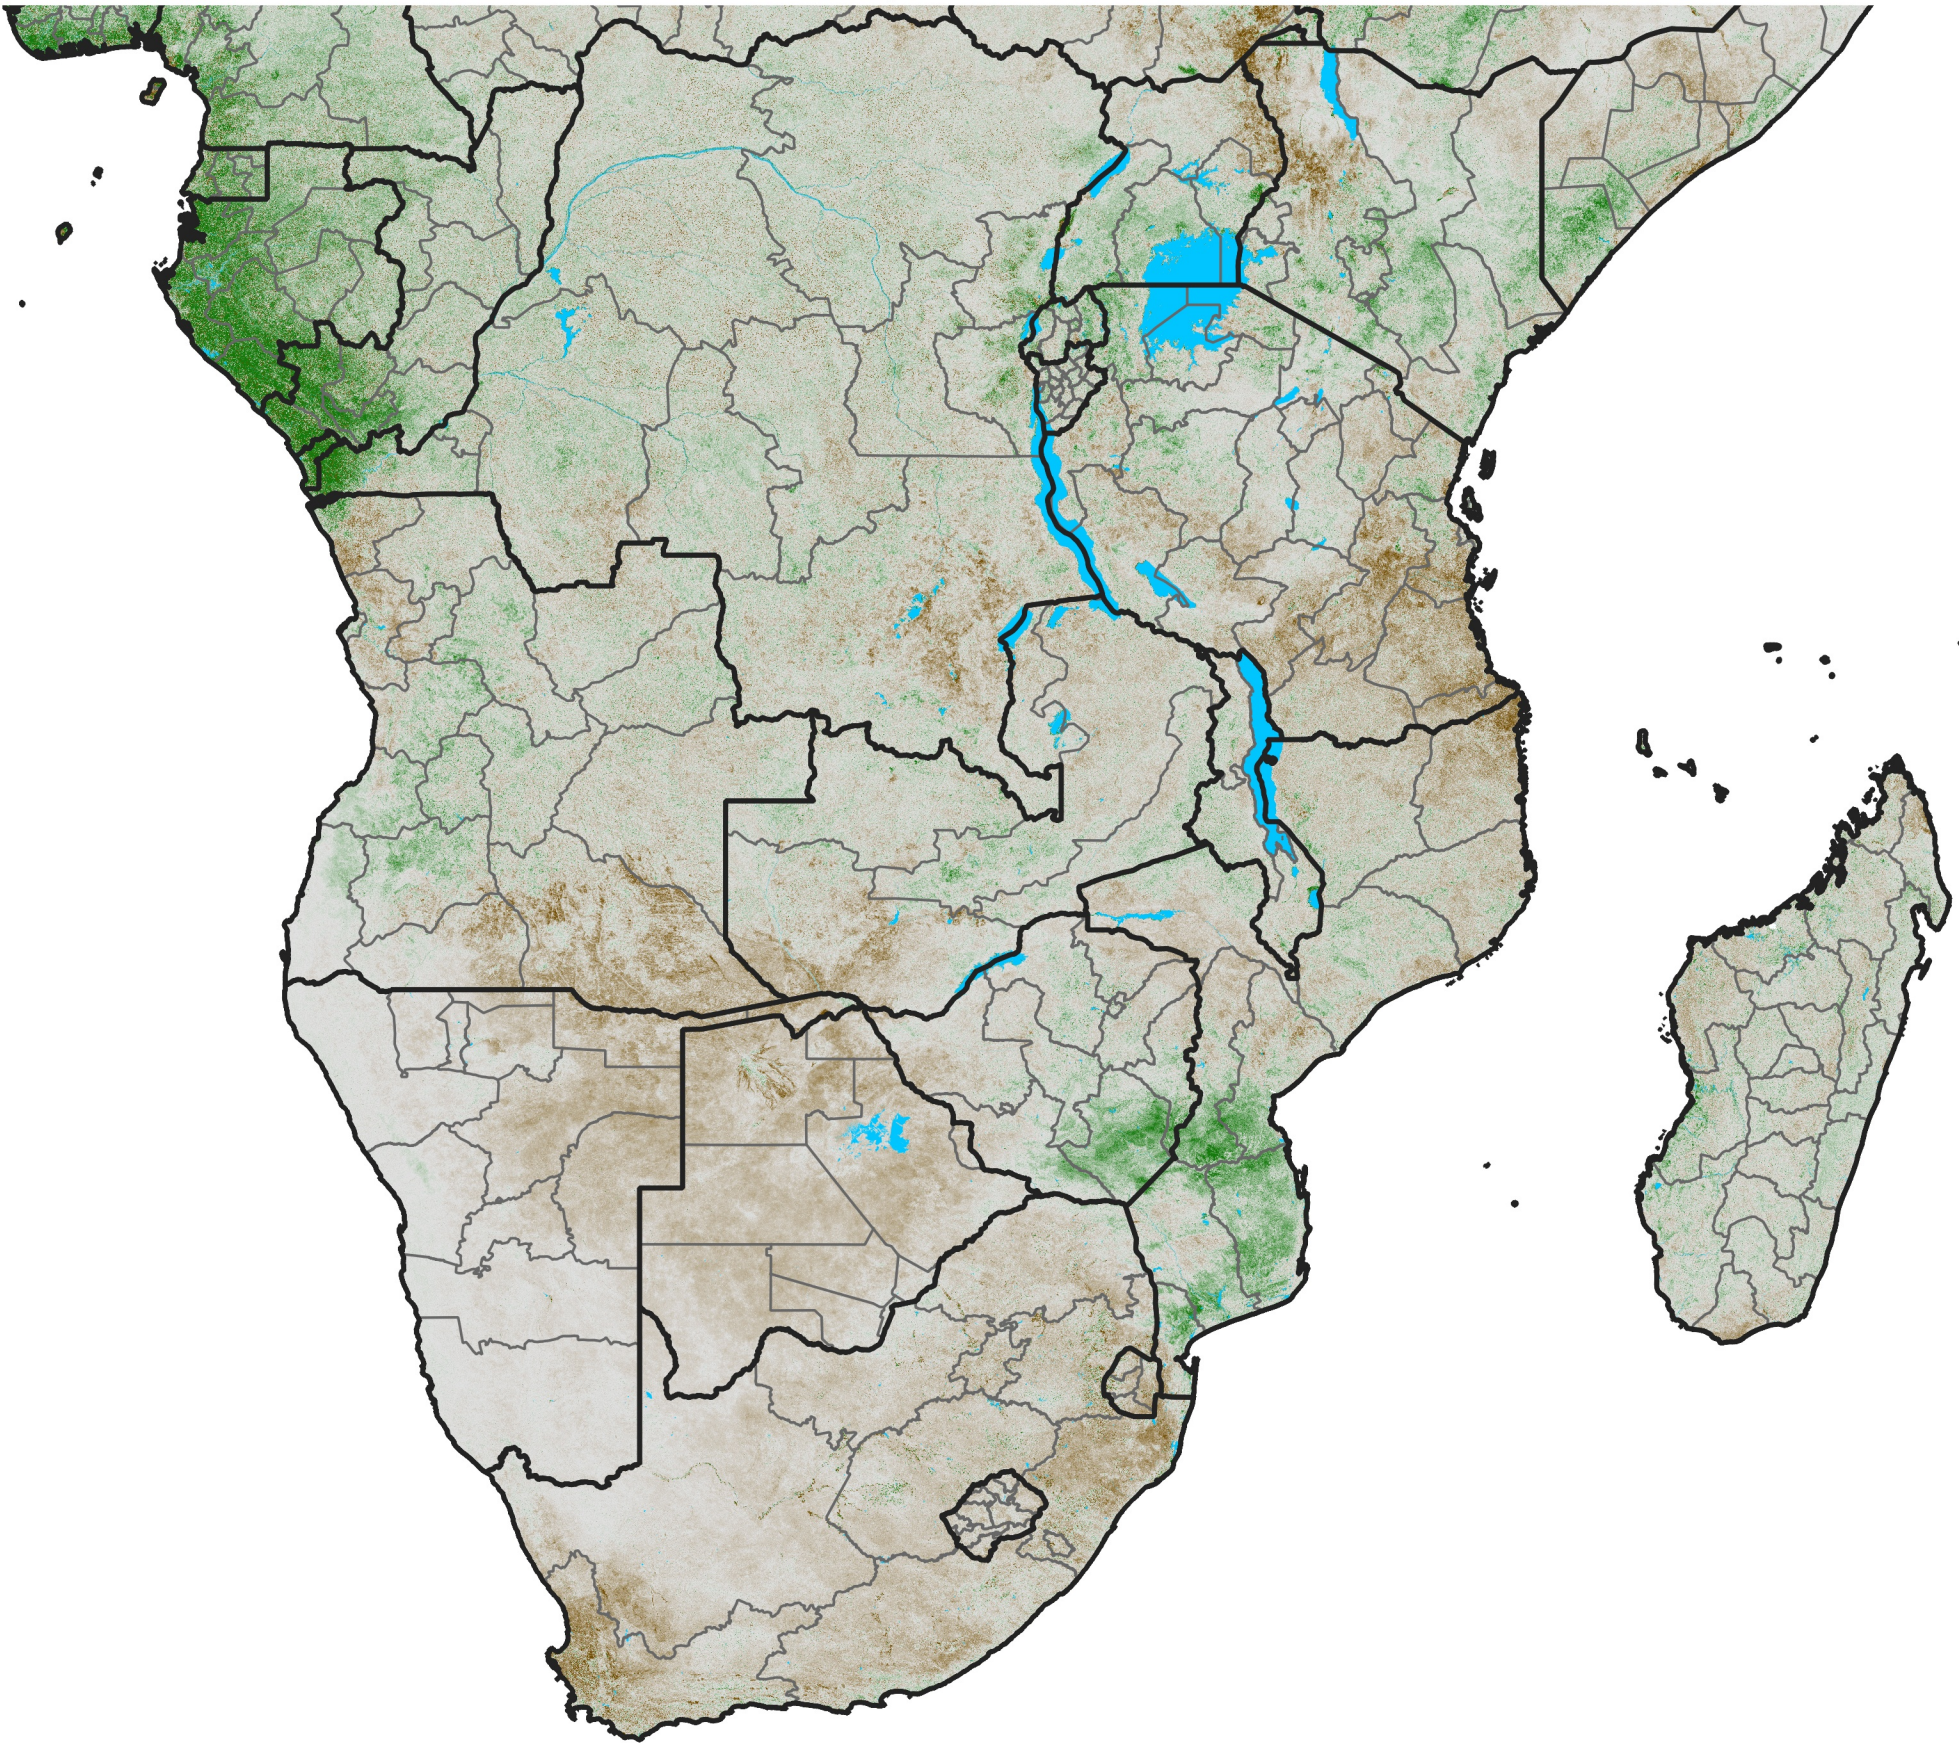

Southern Africa NDVI Anomaly

2003 minus mean (2003 - 2022)

Period 26 / September 11 - 20, 2003

NDVI Anomaly

< -0.3 -0.2 -0.1 -0.05 0.05 0.1 0.2 >0.3

Negative

No Difference

Positive