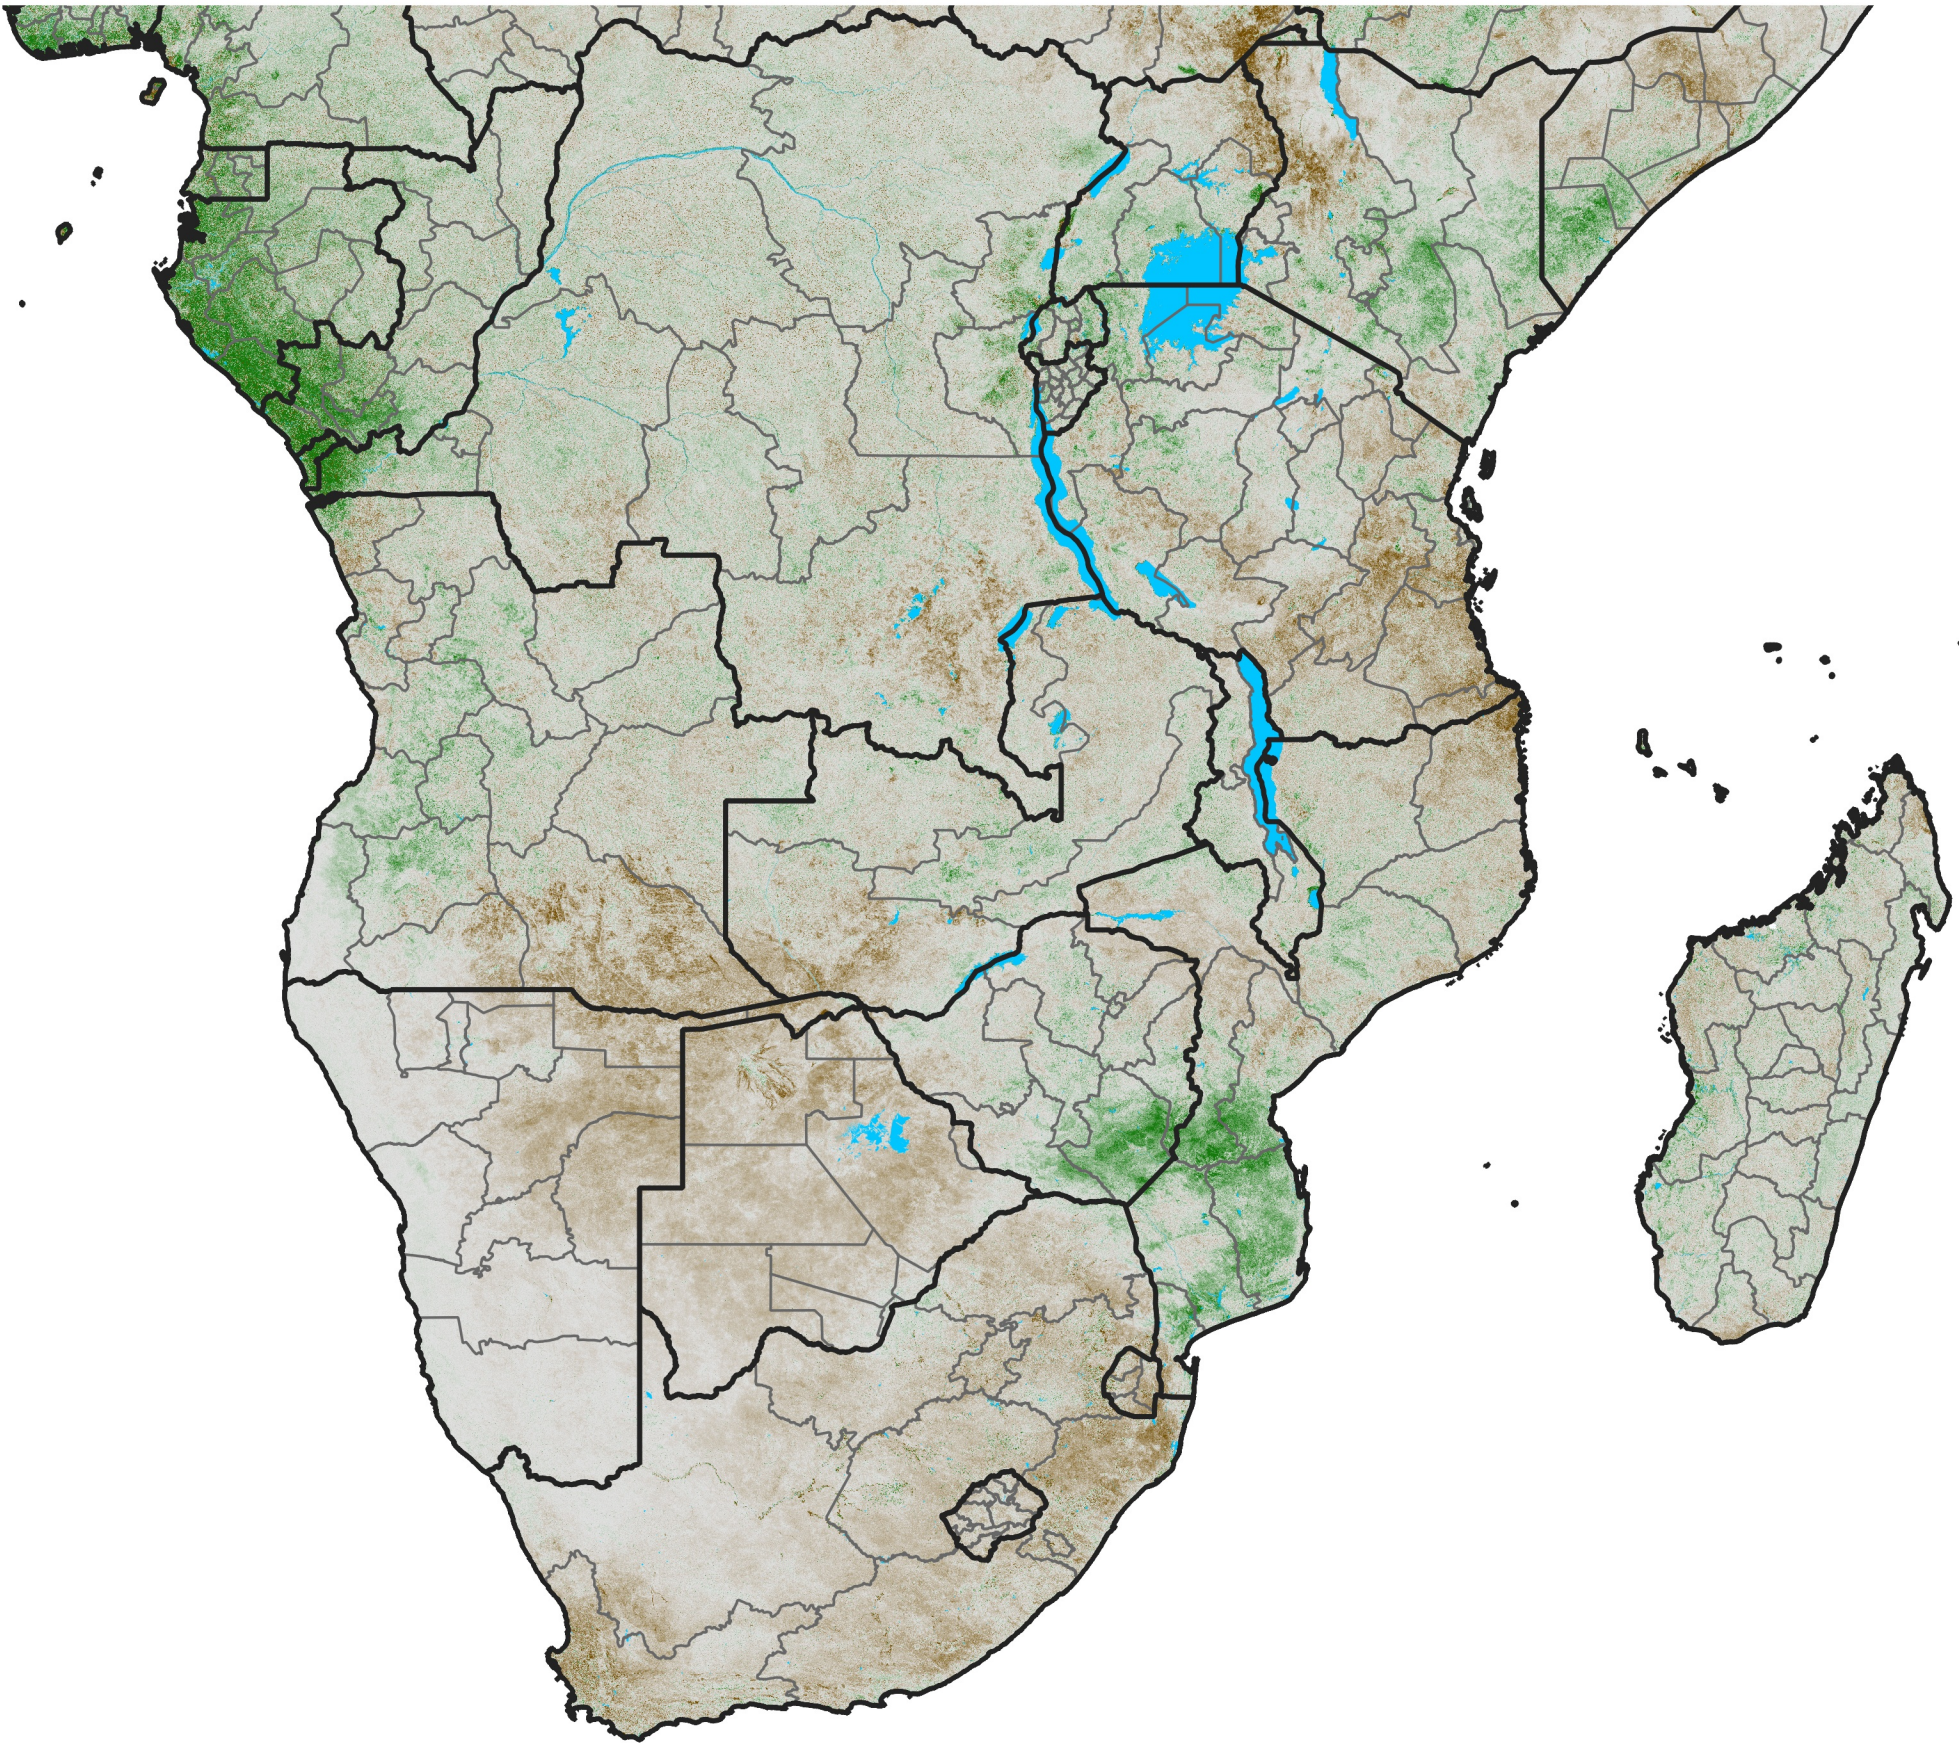

Southern Africa NDVI Anomaly

2003 minus mean (2003 - 2022)

Period 27 / September 21 - 30, 2003

NDVI Anomaly

< -0.3 -0.2 -0.1 -0.05 0.05 0.1 0.2 >0.3

Negative

No Difference

Positive