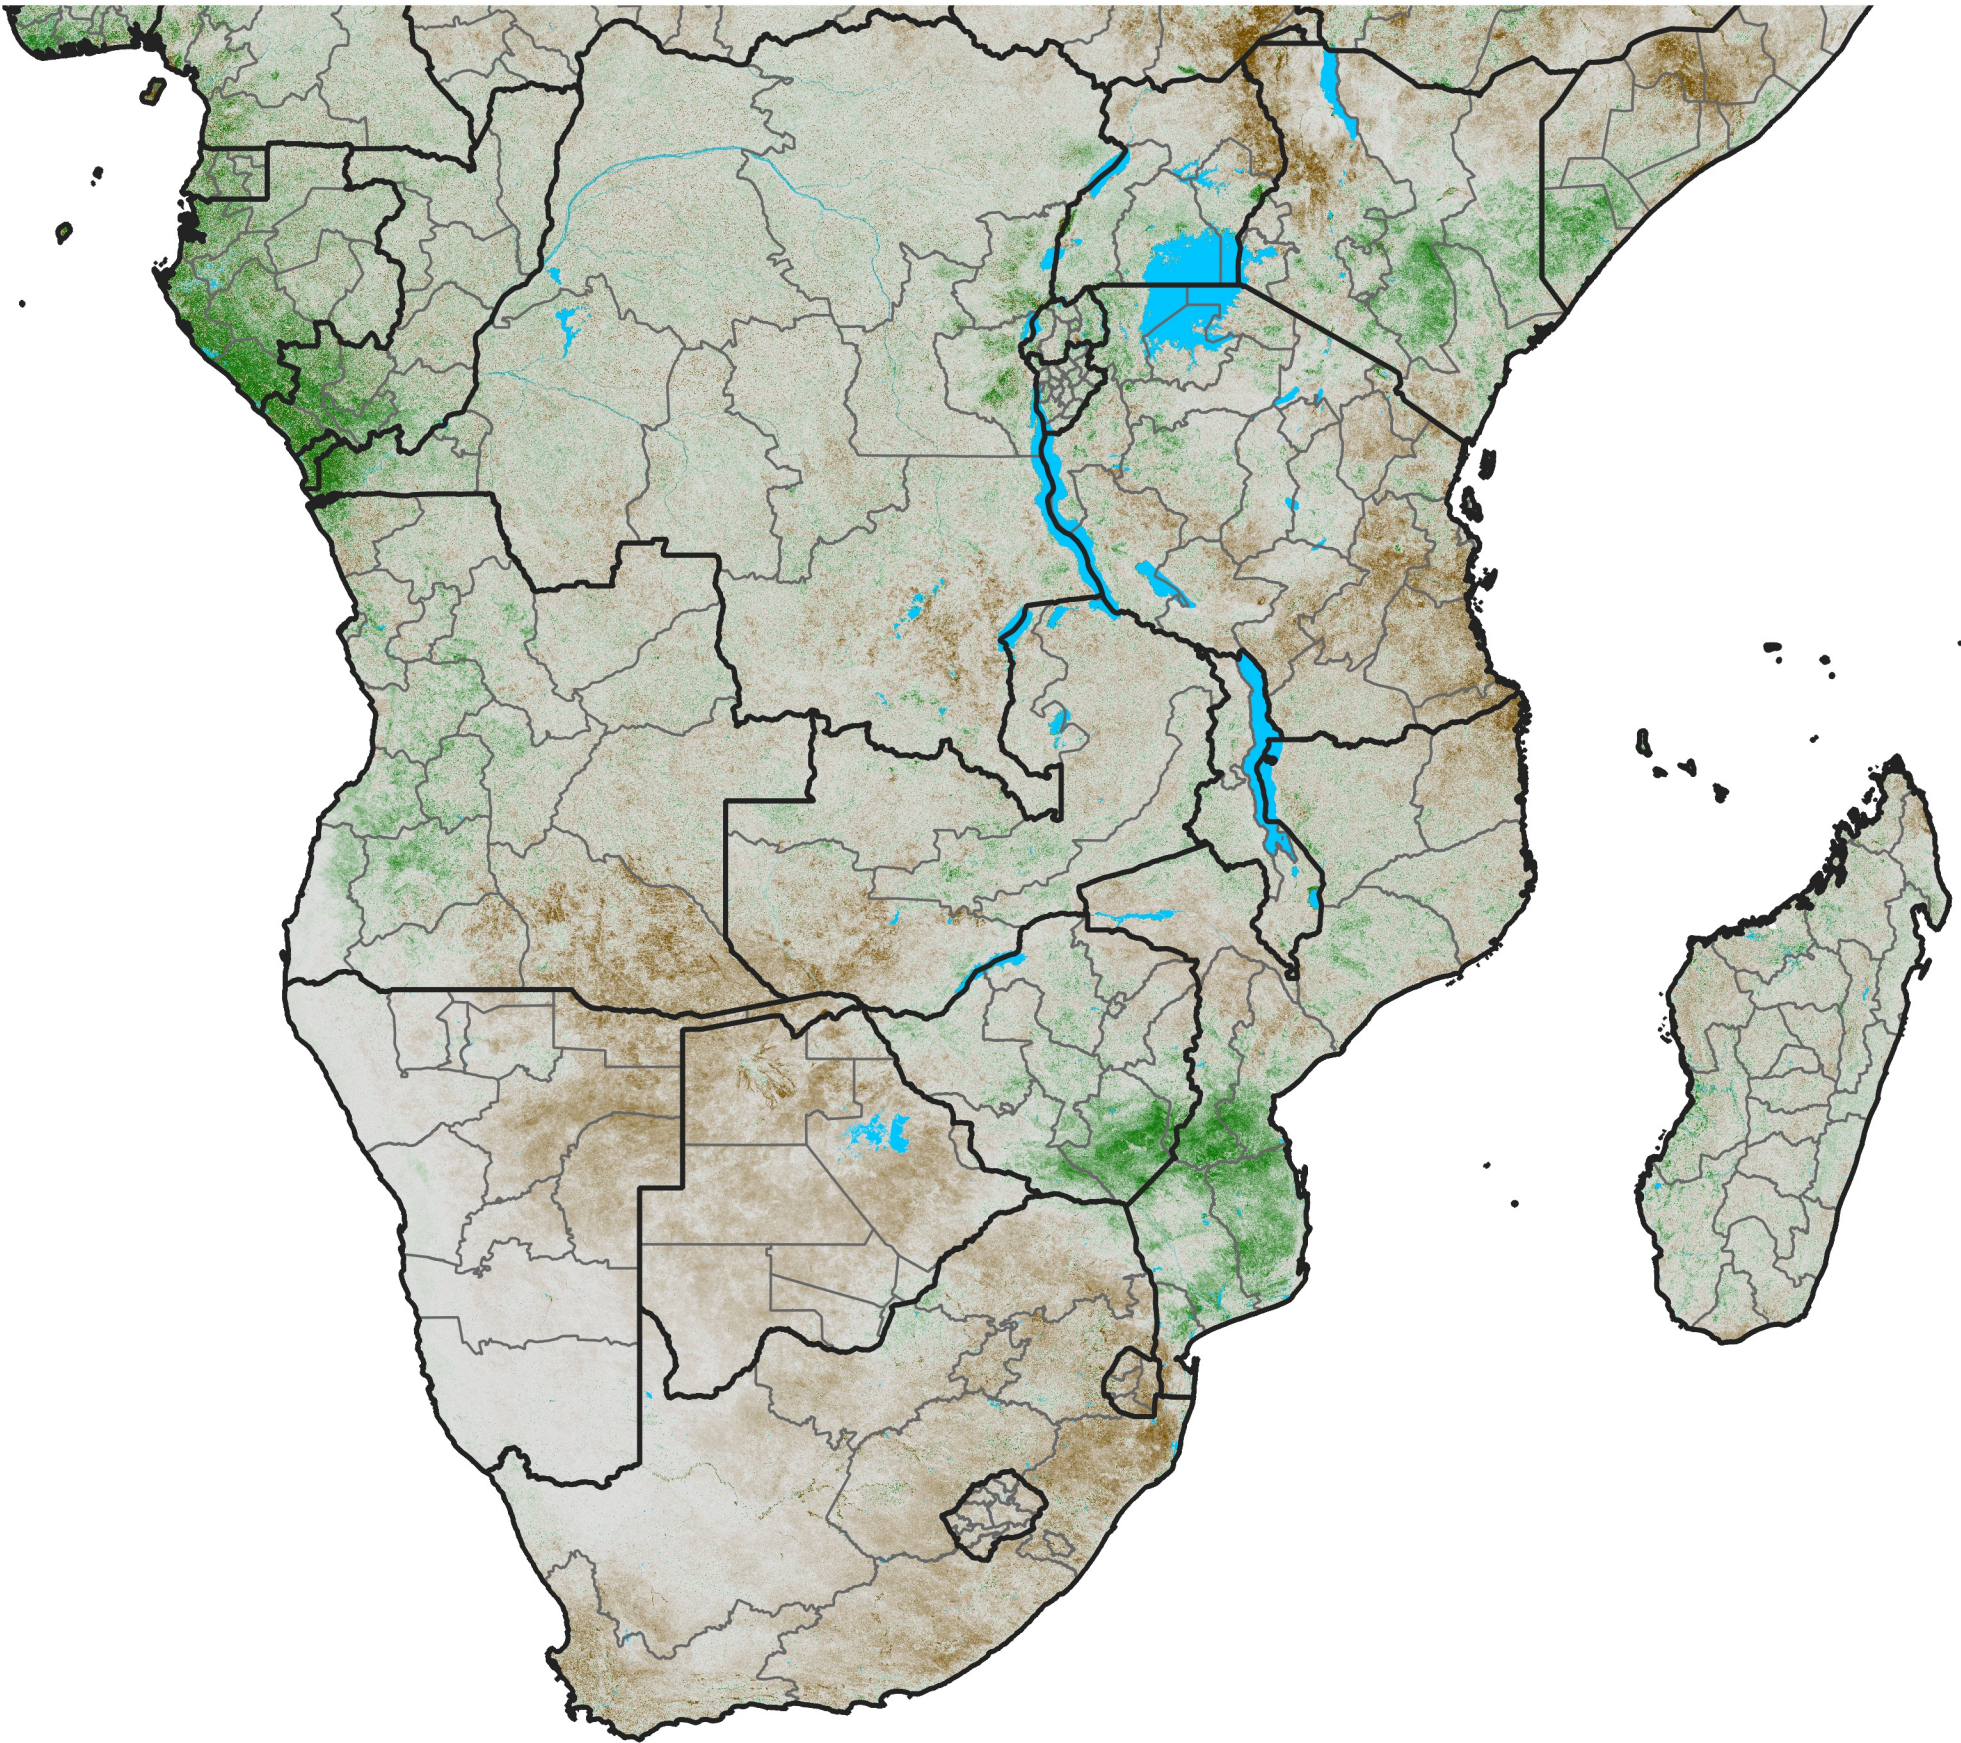

# Southern Africa NDVI Anomaly

2003 minus mean (2003 - 2022)

Period 28 / October 01 - 10, 2003

## NDVI Anomaly

< -0.3   -0.2   -0.1   -0.05   0.05   0.1   0.2   >0.3

Negative

No Difference

Positive