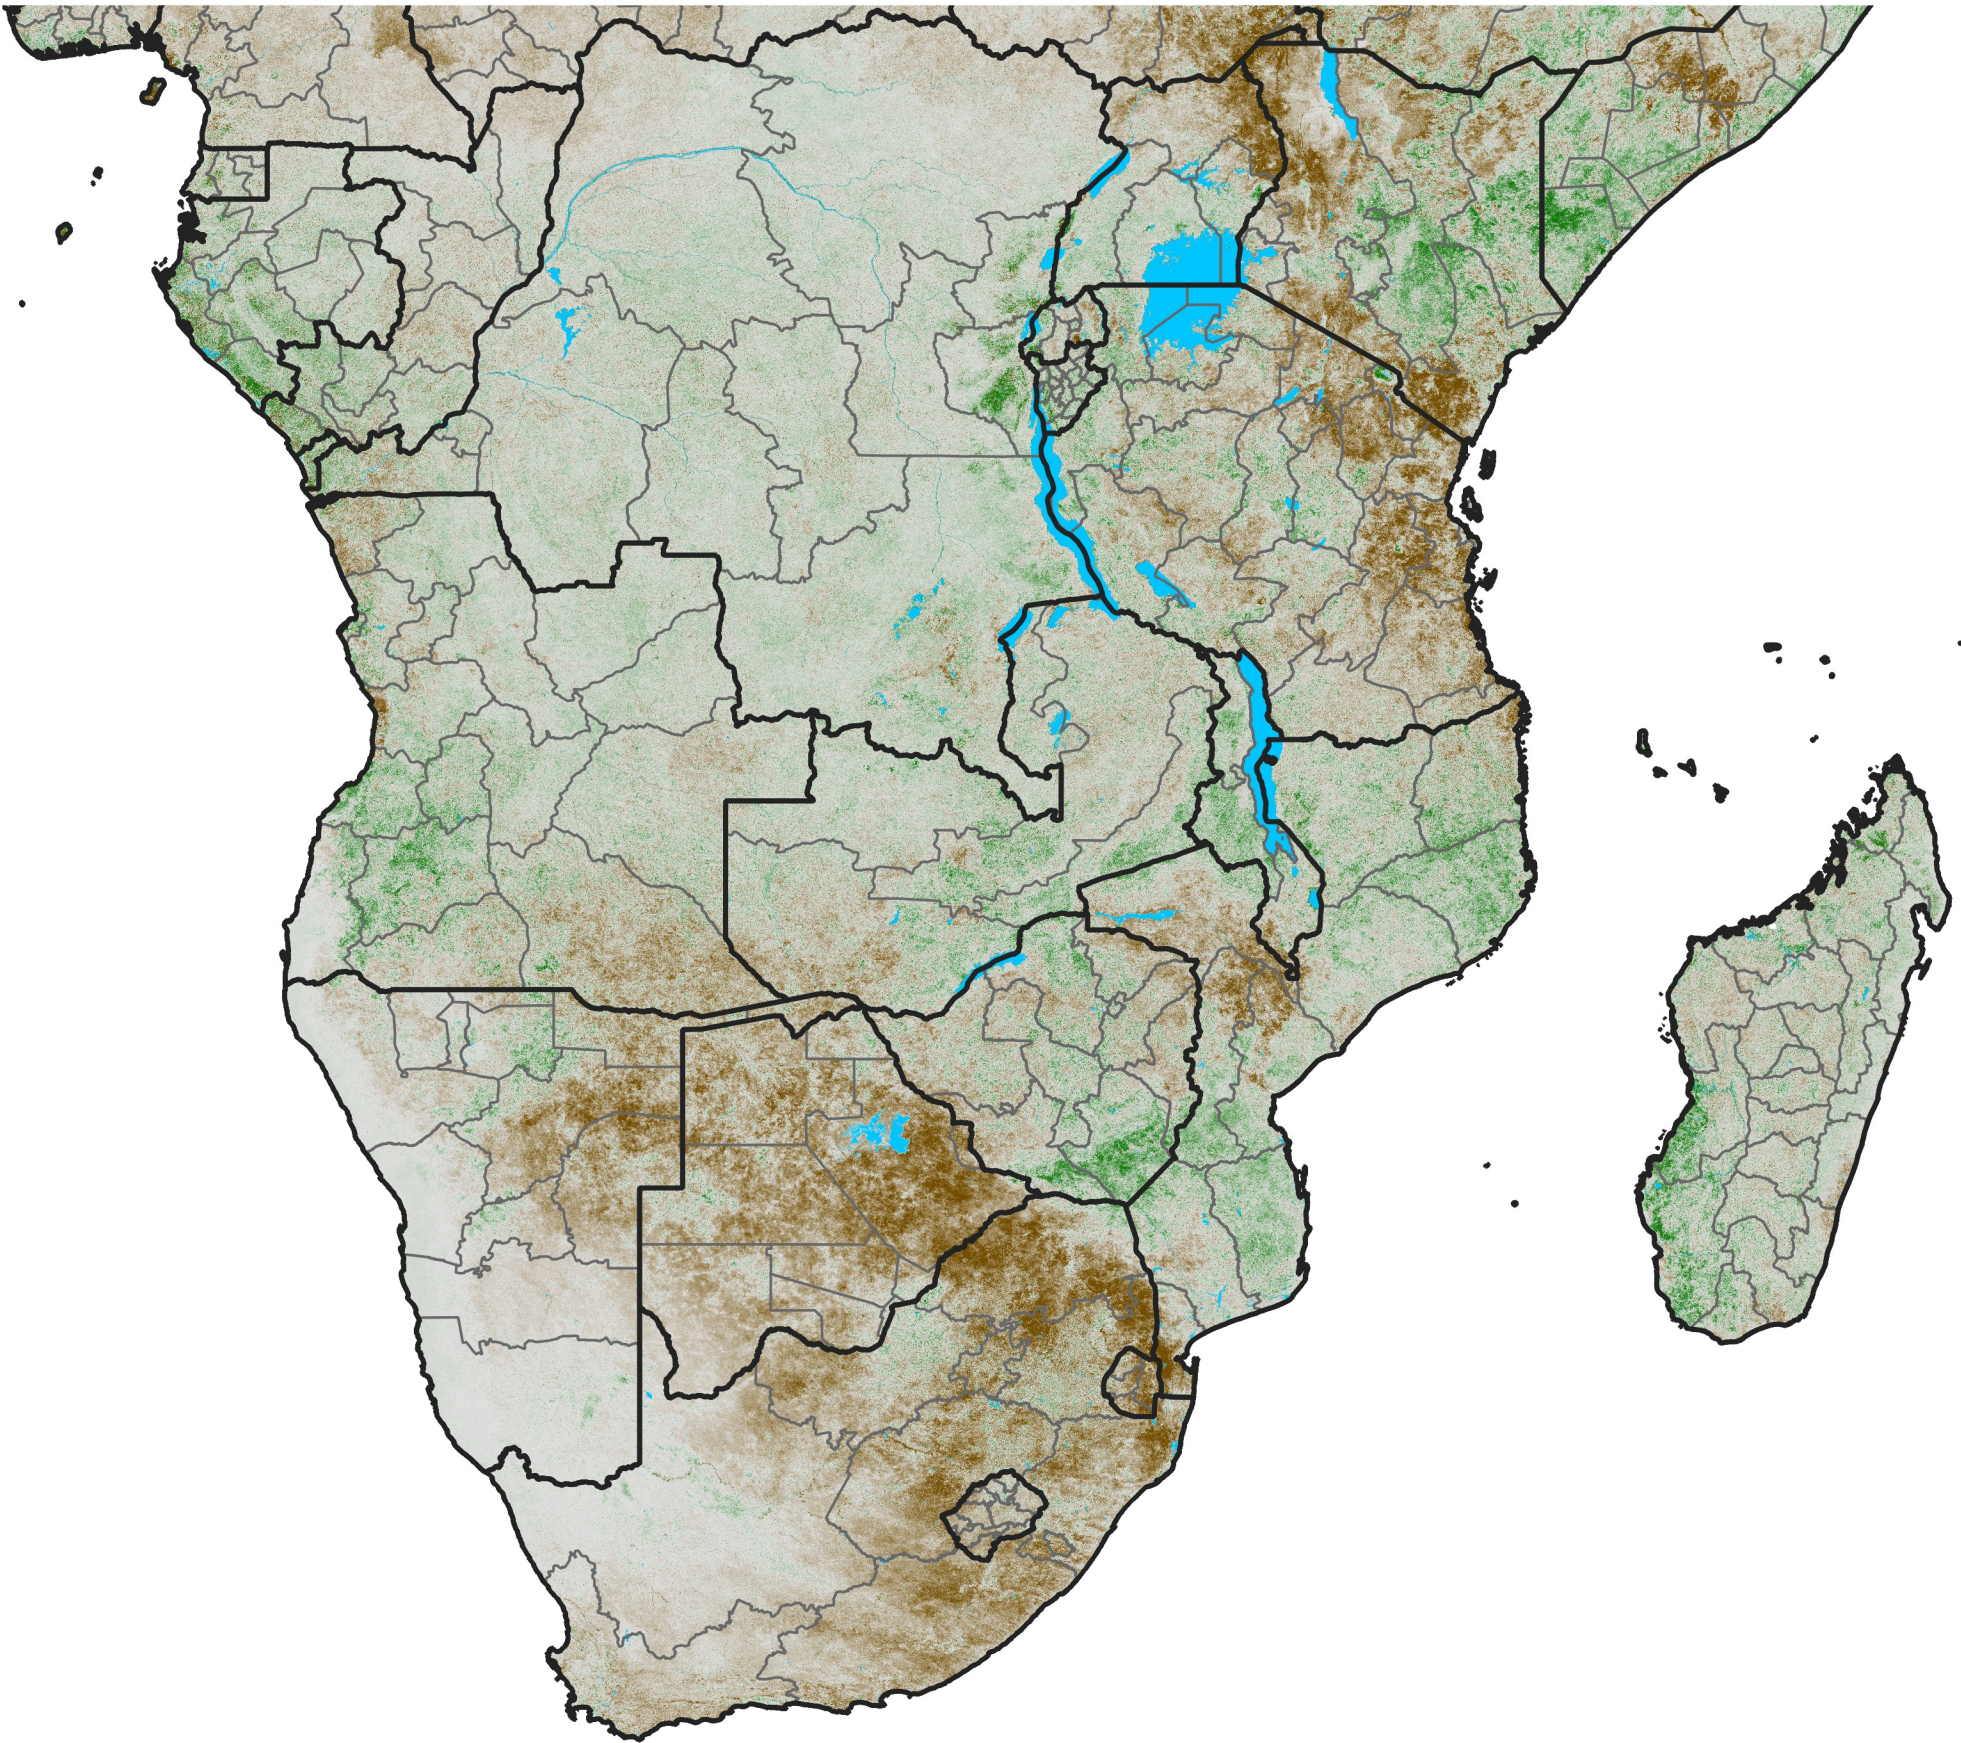

# Southern Africa NDVI Anomaly

2003 minus mean (2003 - 2022)

Period 34 / December 01 - 10, 2003

## NDVI Anomaly

< -0.3   -0.2   -0.1   -0.05   0.05   0.1   0.2   >0.3

Negative

No Difference

Positive