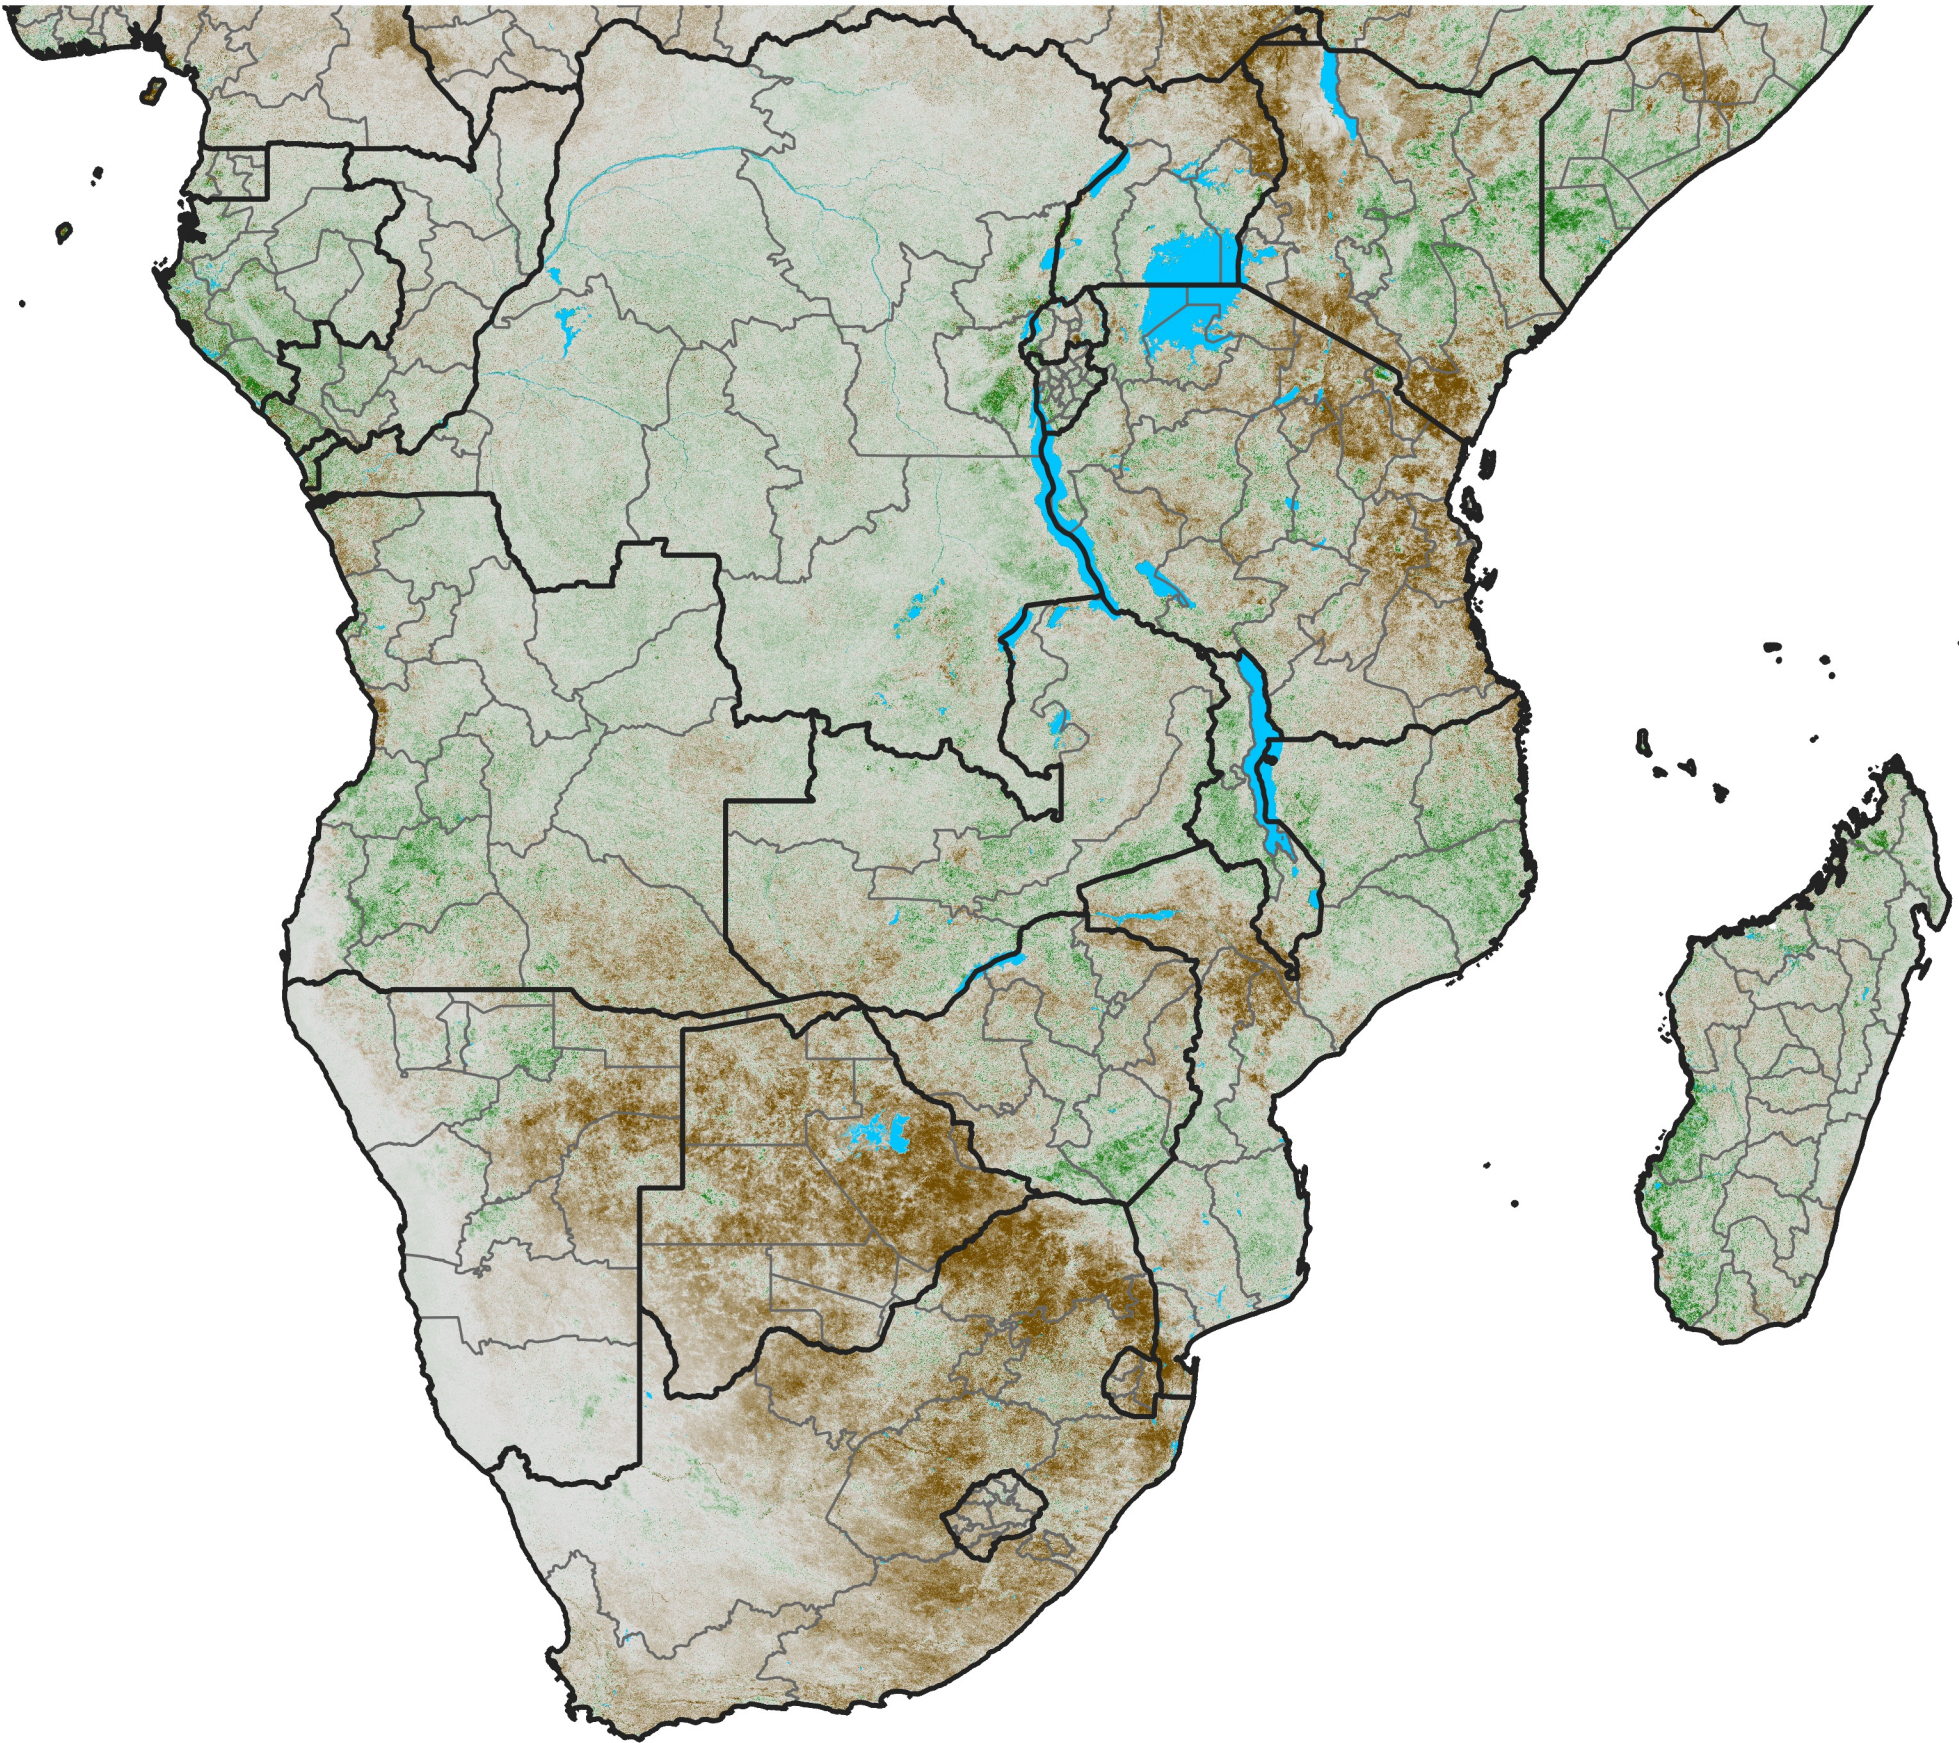

# Southern Africa NDVI Anomaly

2003 minus mean (2003 - 2022)

Period 35 / December 11 - 20, 2003

## NDVI Anomaly

< -0.3   -0.2   -0.1   -0.05   0.05   0.1   0.2   >0.3

Negative

No Difference

Positive