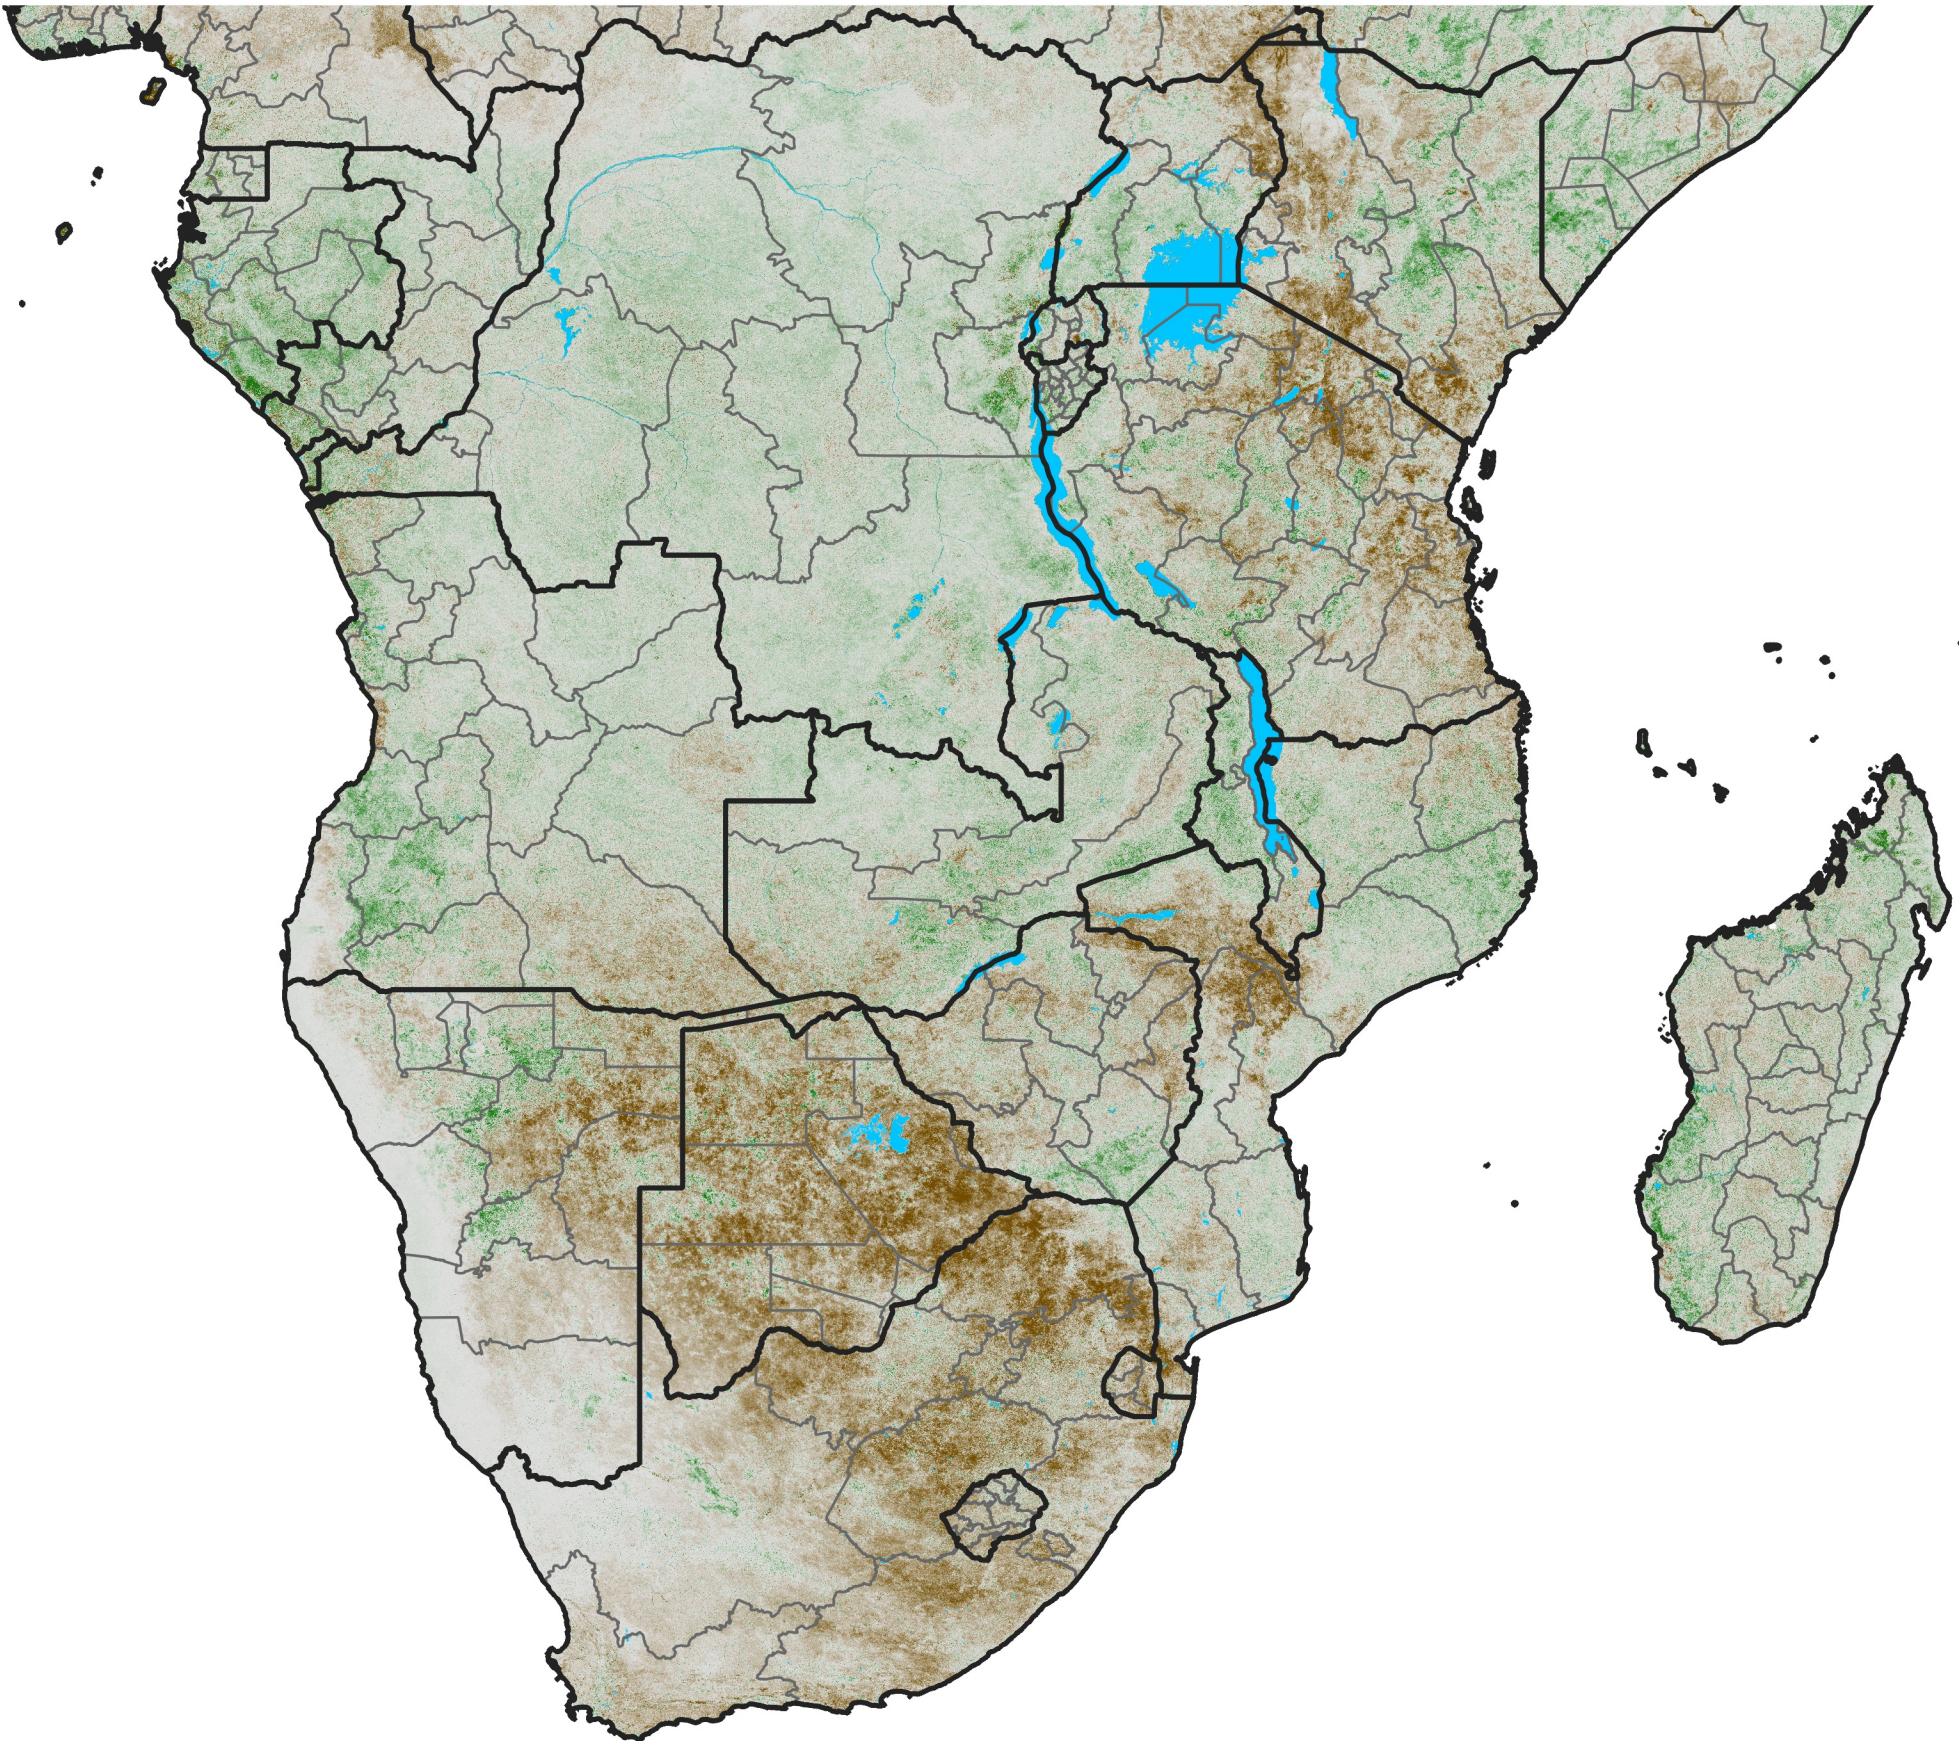

# Southern Africa NDVI Anomaly

2004 minus mean (2003 - 2022)

Period 01 / January 01 - 10, 2004

## NDVI Anomaly

< -0.3   -0.2   -0.1   -0.05   0.05   0.1   0.2   > 0.3

Negative

No Difference

Positive