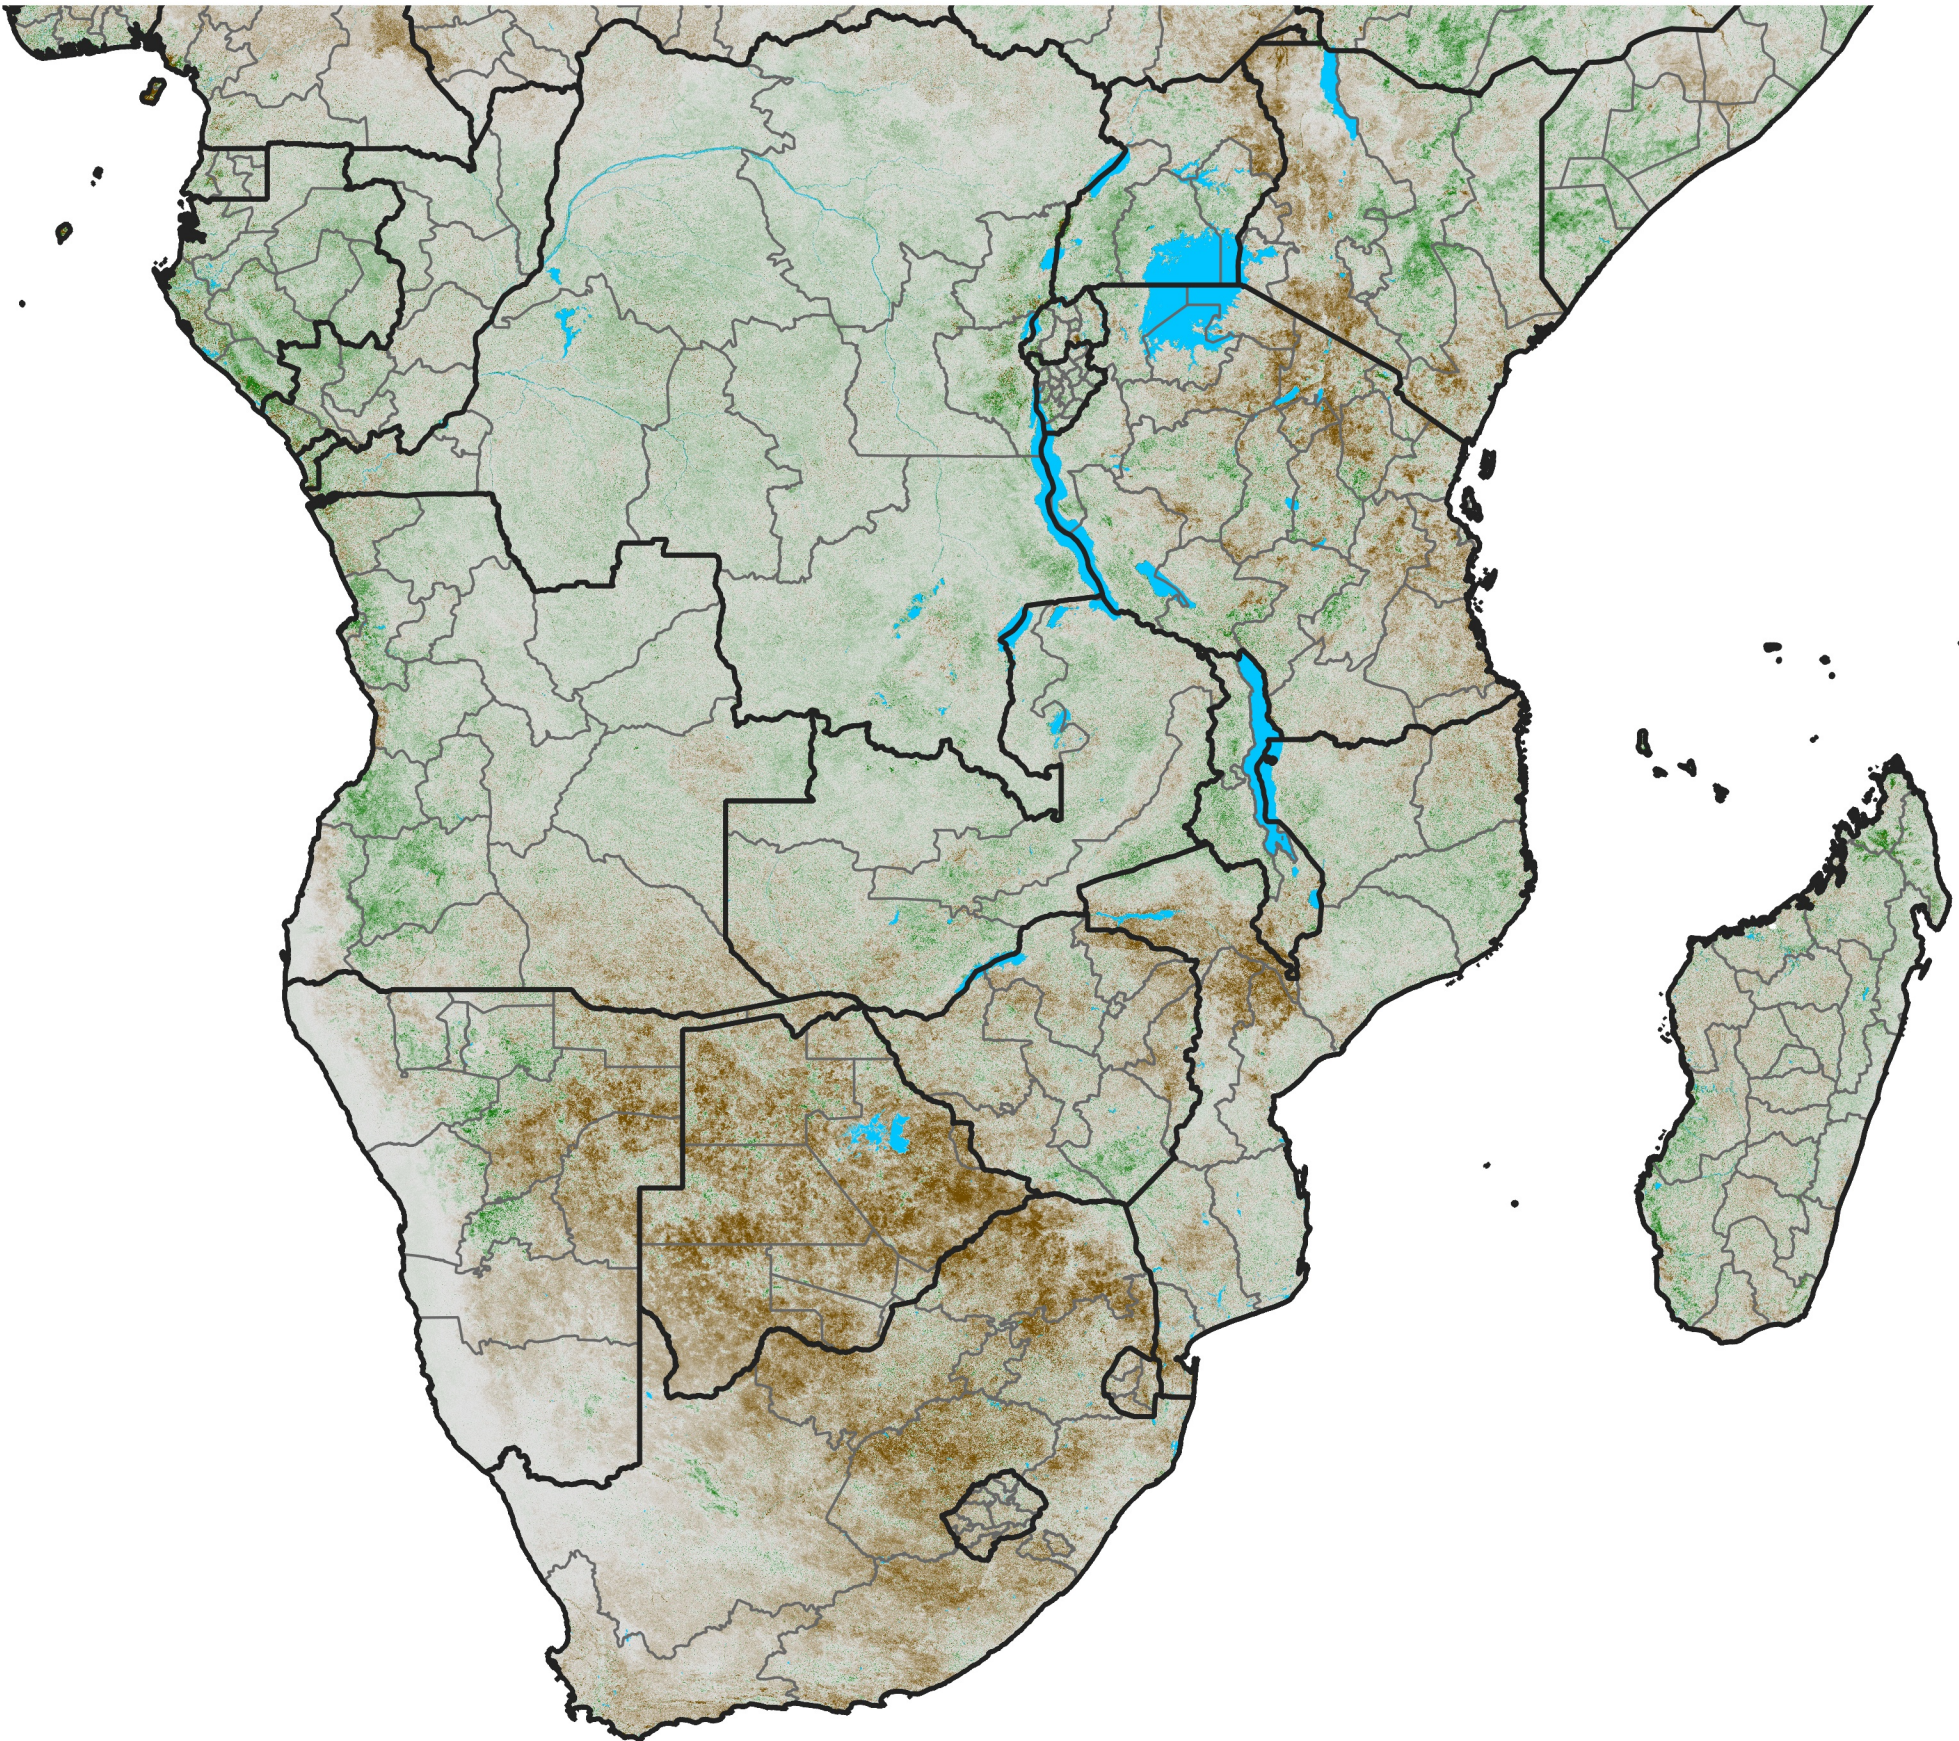

Southern Africa NDVI Anomaly

2004 minus mean (2003 - 2022)

Period 02 / January 11 - 20, 2004

NDVI Anomaly

< -0.3 -0.2 -0.1 -0.05 0.05 0.1 0.2 >0.3

Negative

No Difference

Positive