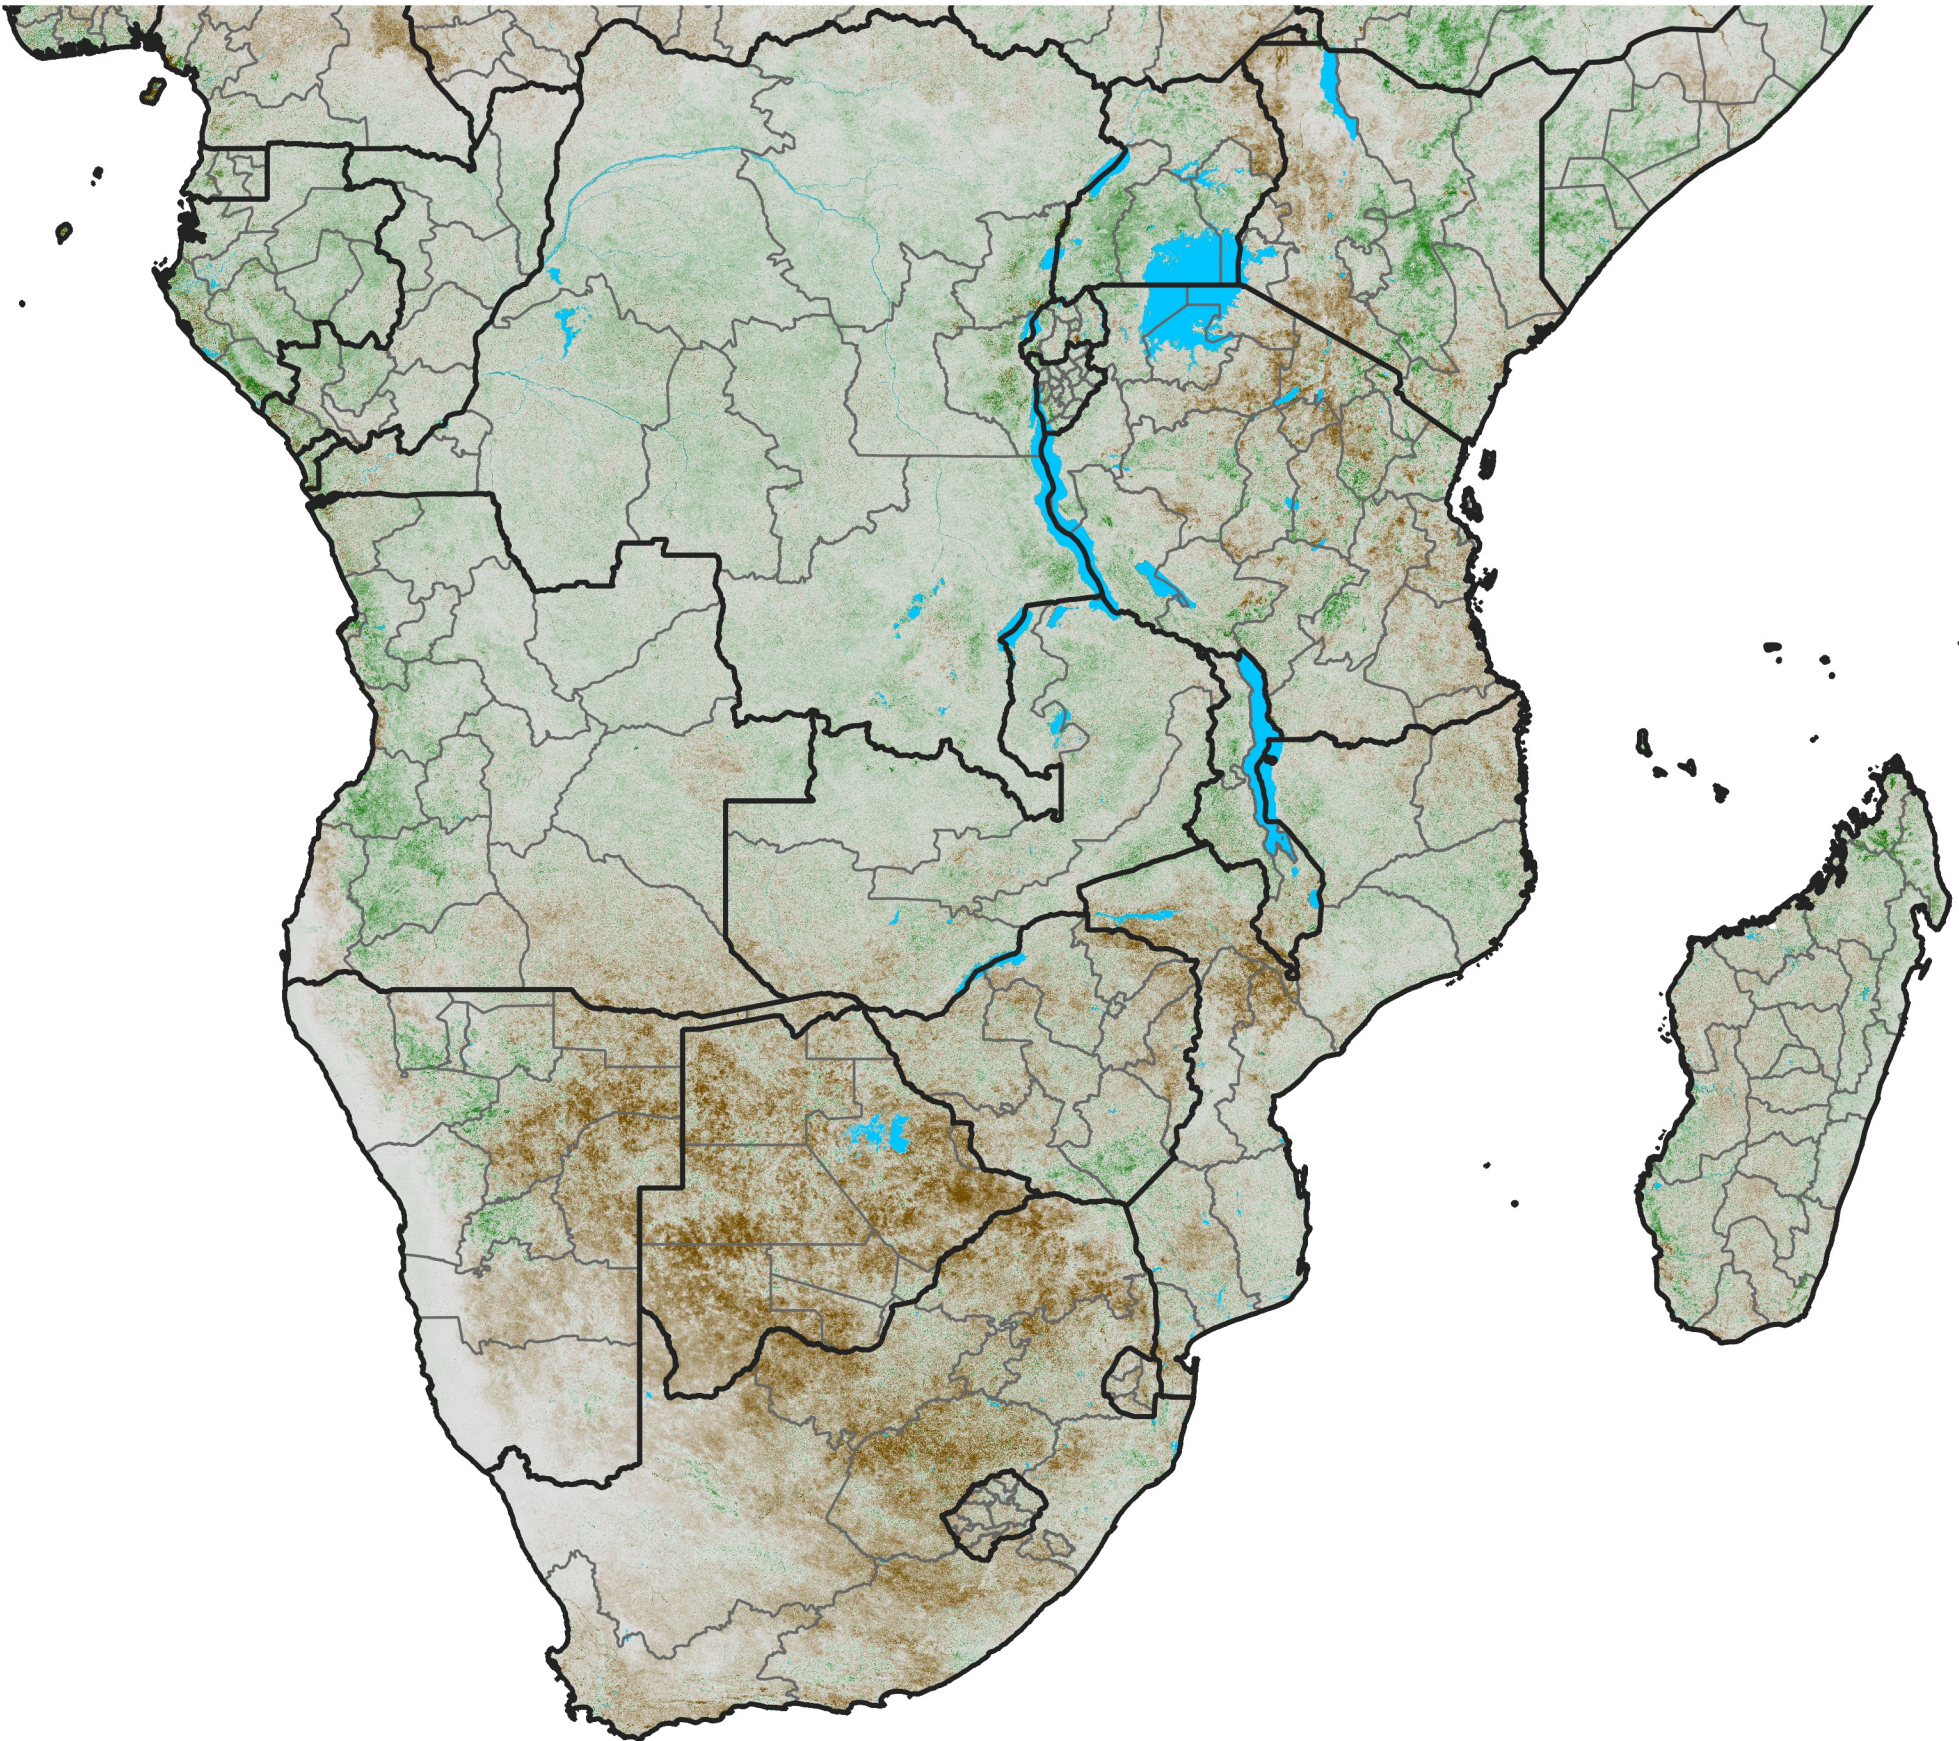

# Southern Africa NDVI Anomaly

2004 minus mean (2003 - 2022)

Period 03 / January 21 - 31, 2004

## NDVI Anomaly

< -0.3   -0.2   -0.1   -0.05   0.05   0.1   0.2   >0.3

Negative

No Difference

Positive