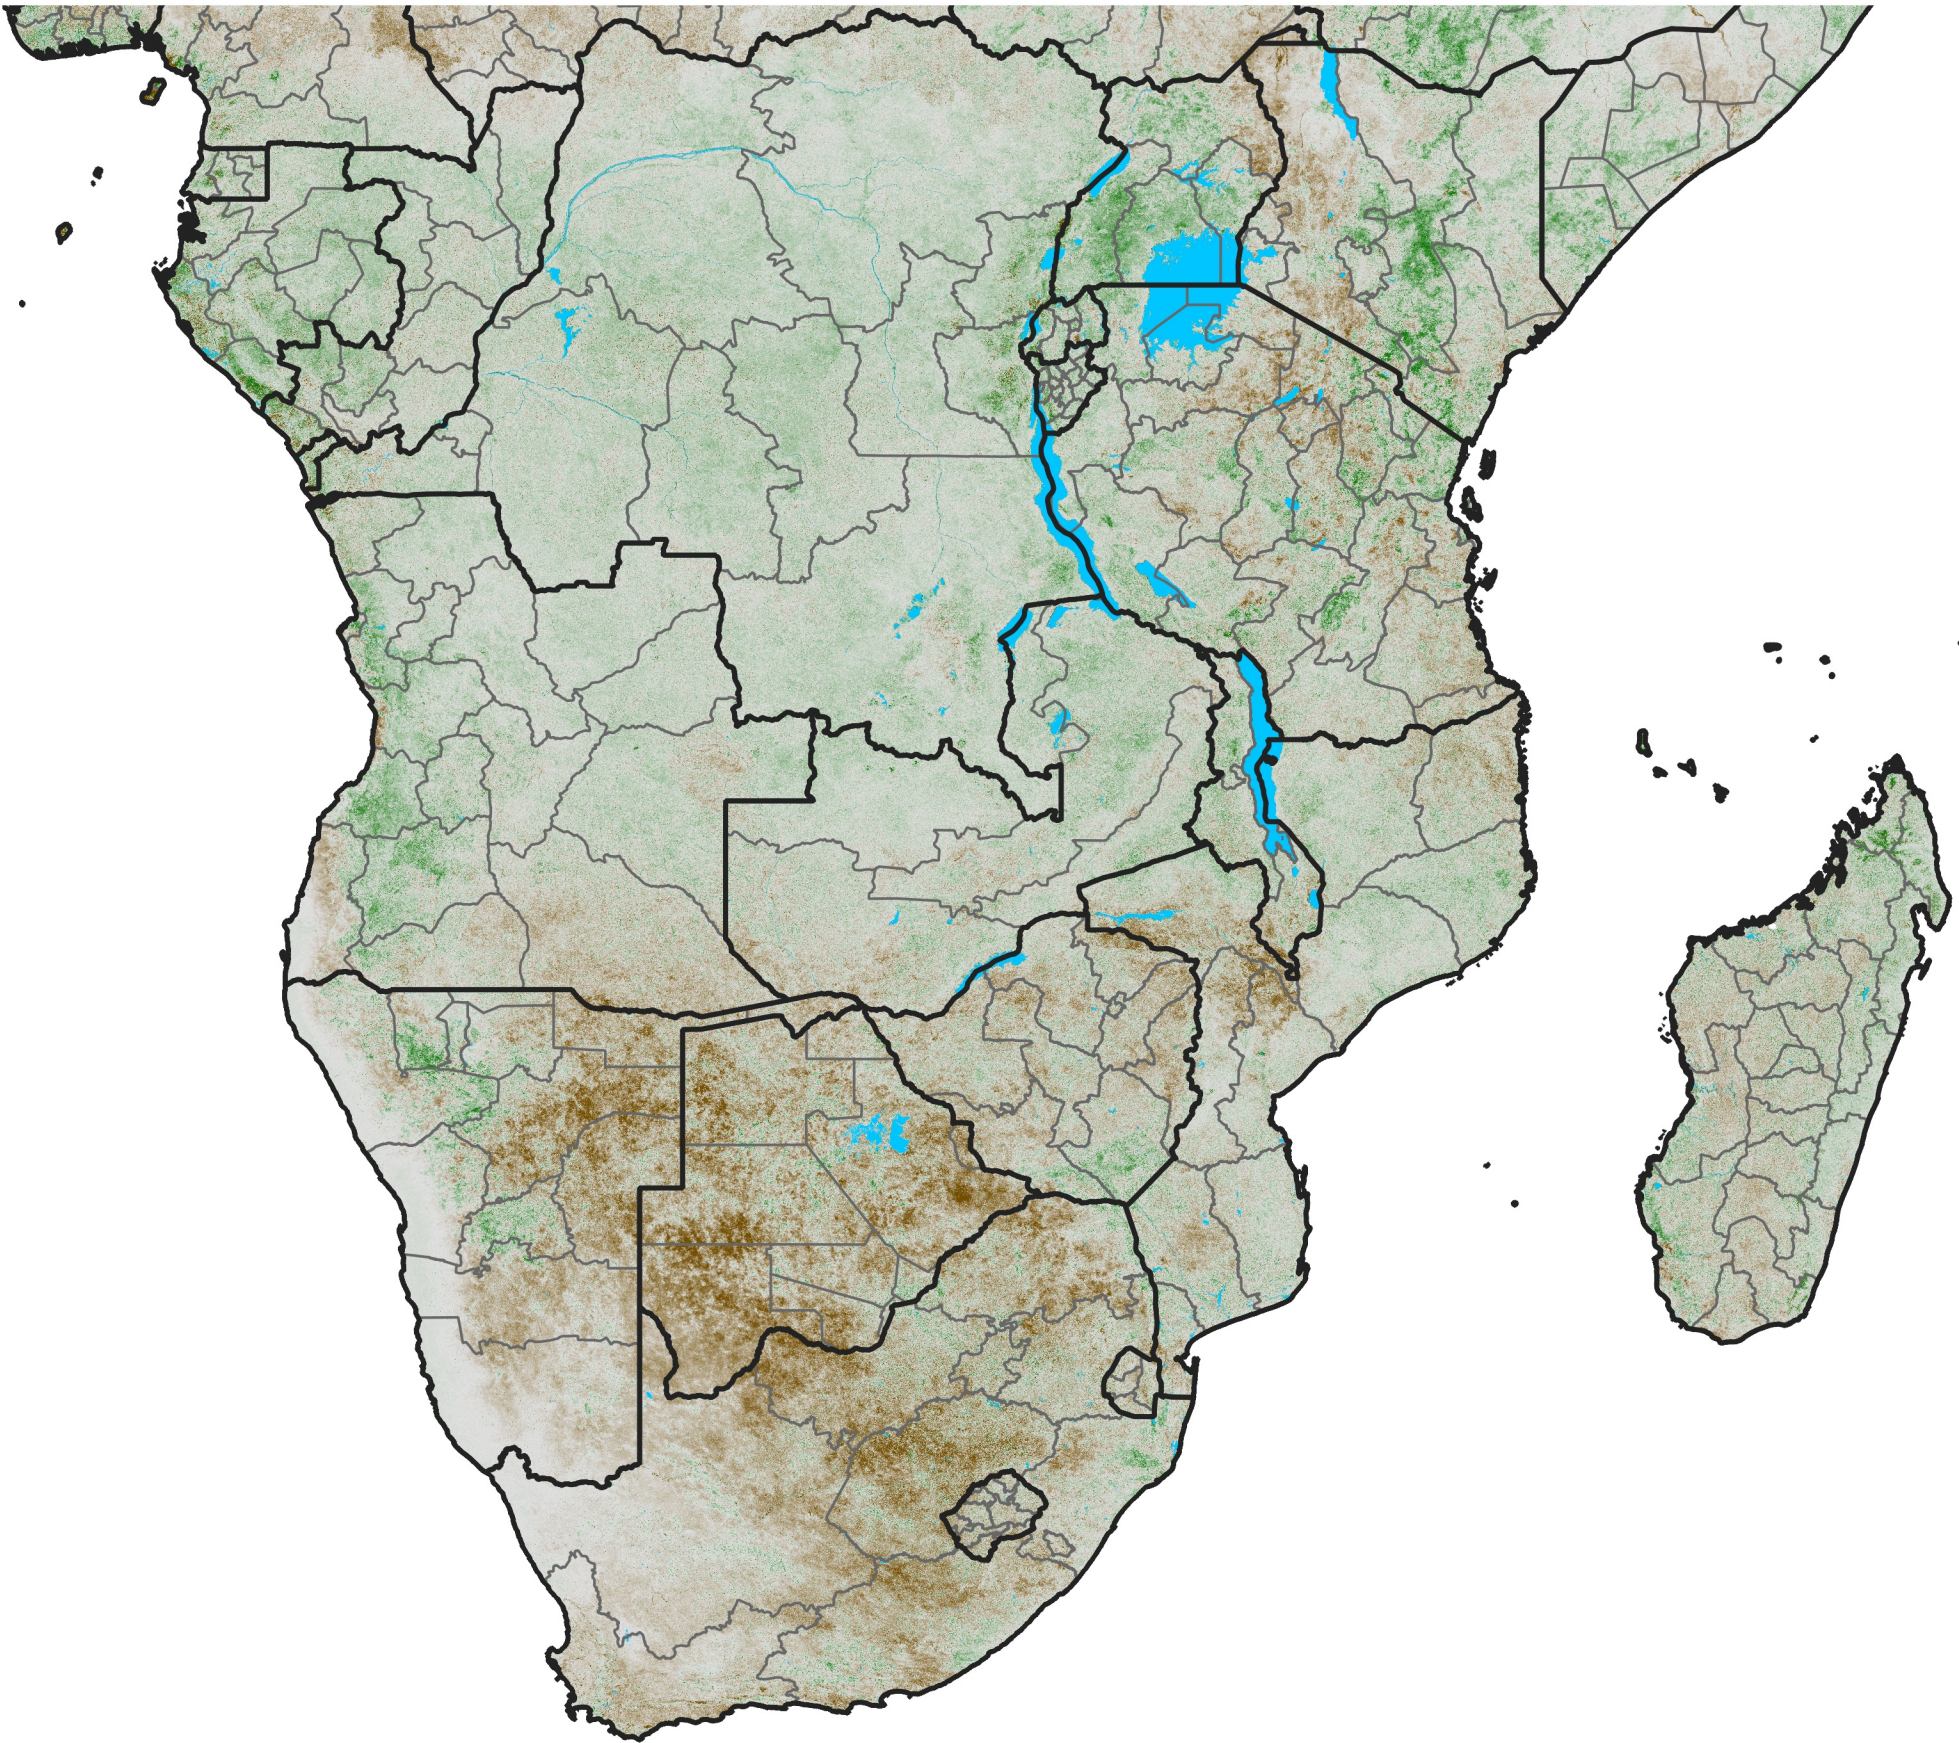

Southern Africa NDVI Anomaly

2004 minus mean (2003 - 2022)

Period 04 / February 01 - 10, 2004

NDVI Anomaly

< -0.3 -0.2 -0.1 -0.05 0.05 0.1 0.2 >0.3

Negative

No Difference

Positive