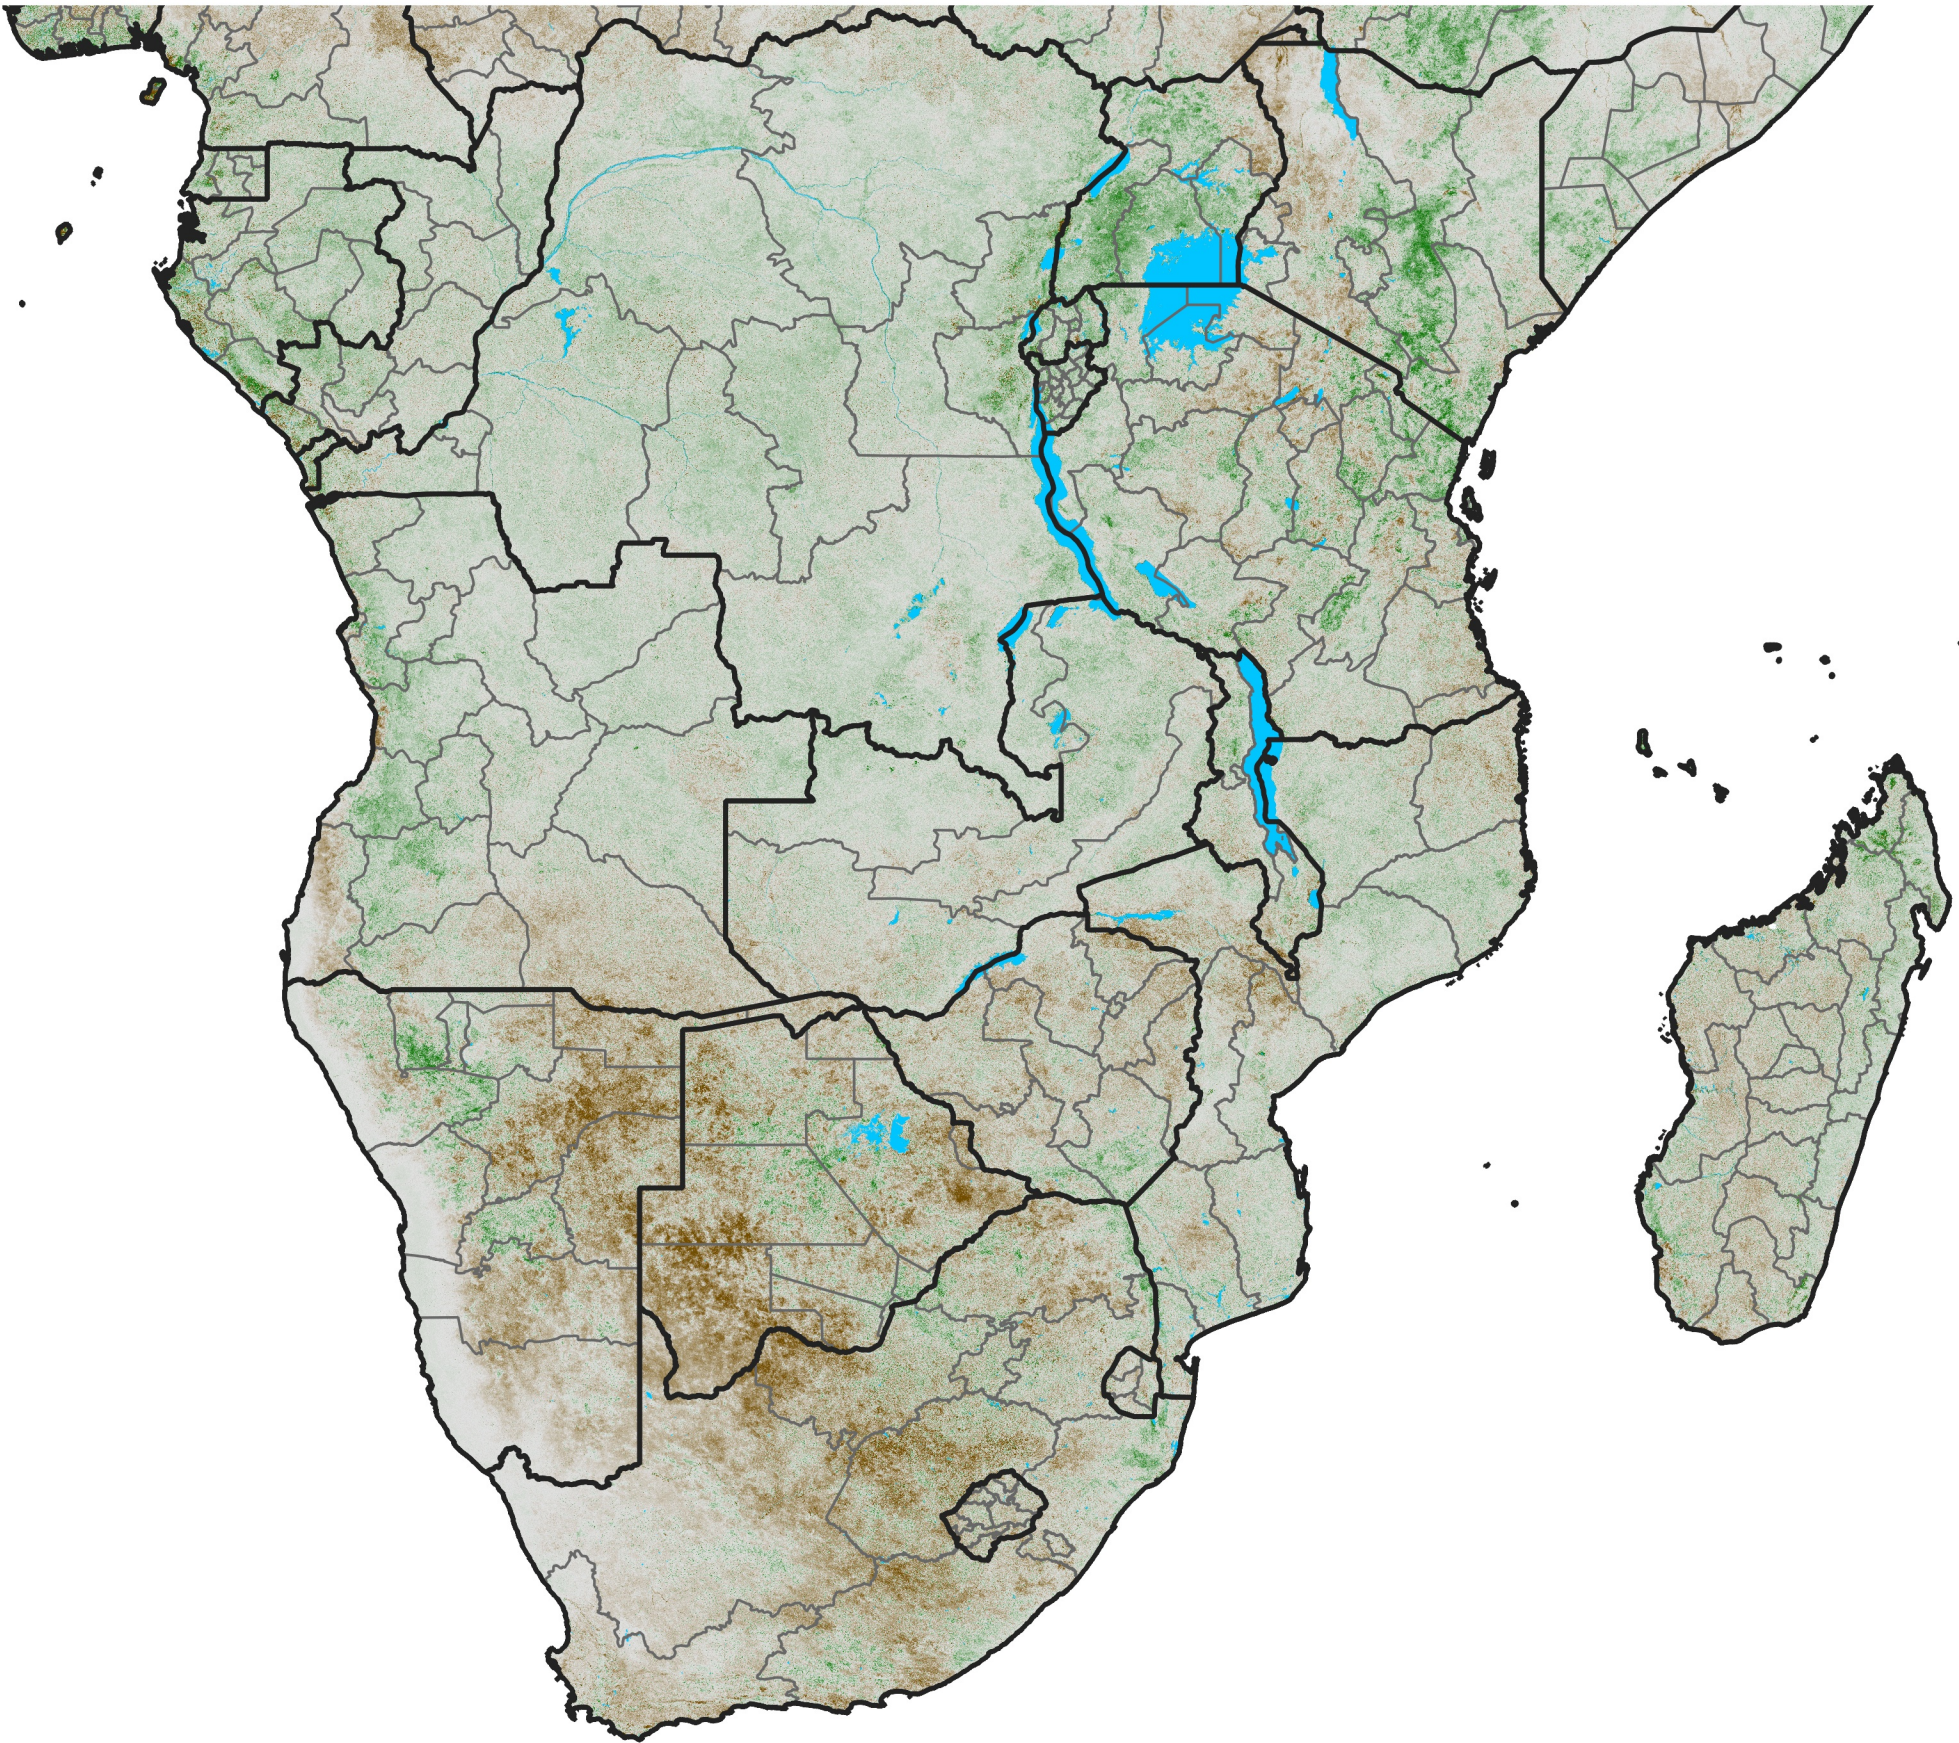

Southern Africa NDVI Anomaly

2004 minus mean (2003 - 2022)

Period 05 / February 11 - 20, 2004

NDVI Anomaly

< -0.3 -0.2 -0.1 -0.05 0.05 0.1 0.2 >0.3

Negative

No Difference

Positive