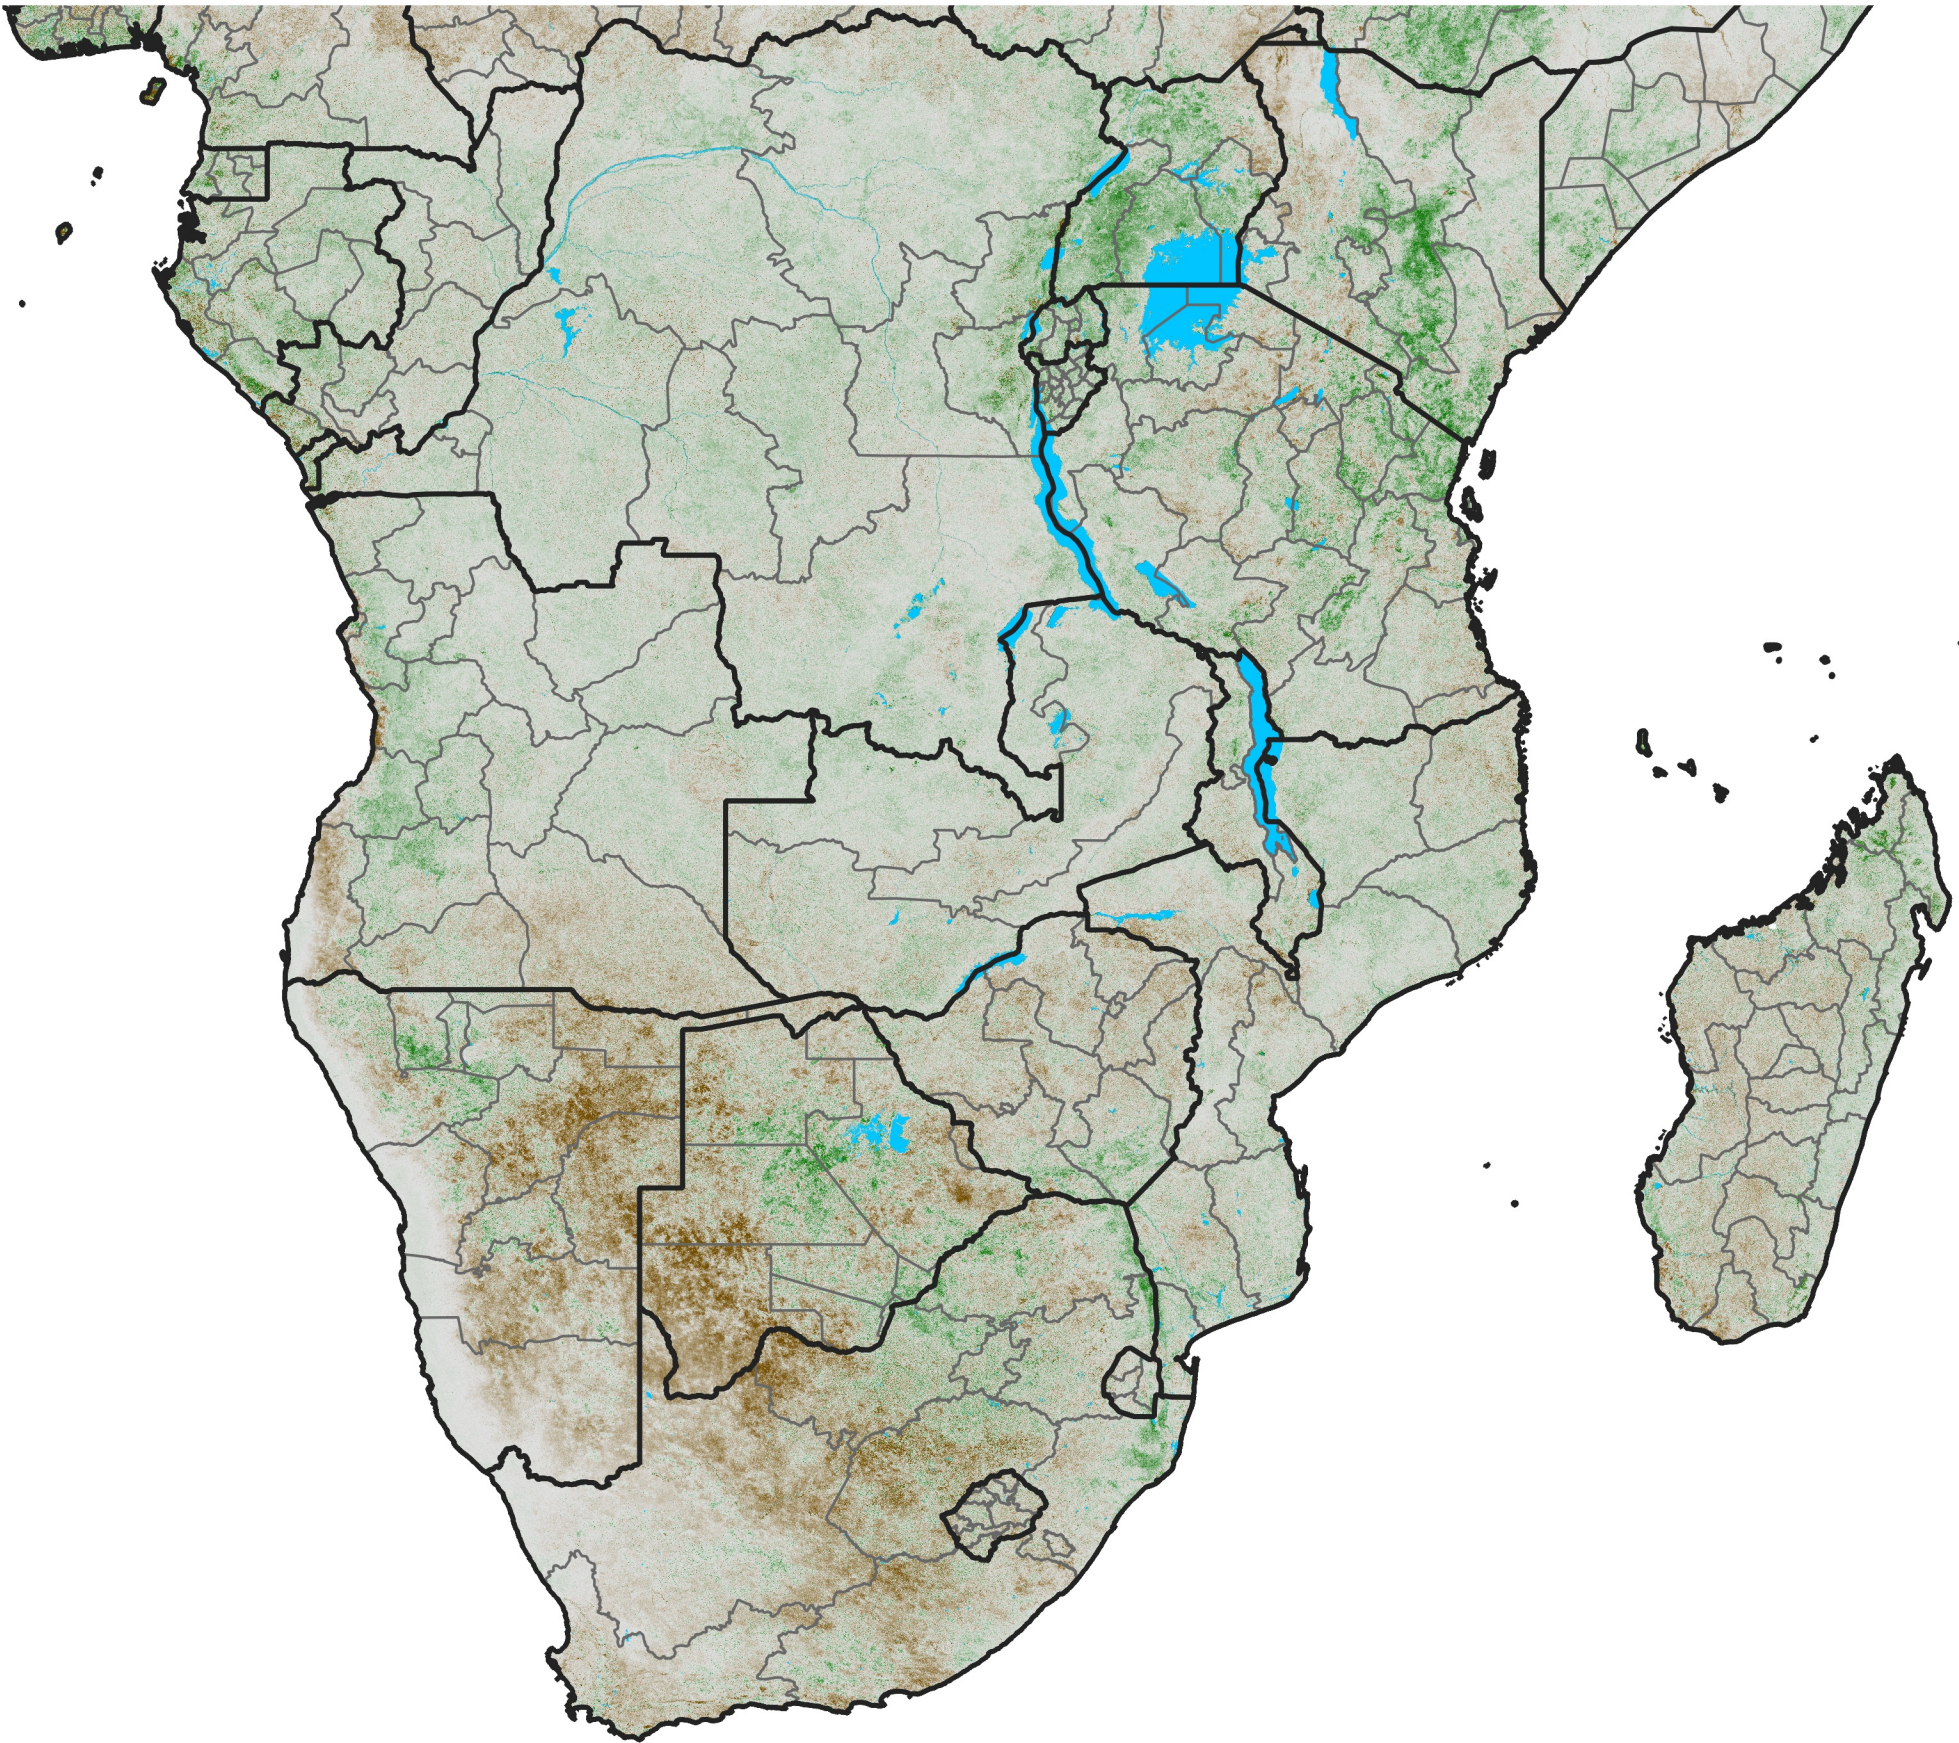

Southern Africa NDVI Anomaly

2004 minus mean (2003 - 2022)

Period 06 / February 21 - 29, 2004

NDVI Anomaly

< -0.3 -0.2 -0.1 -0.05 0.05 0.1 0.2 > 0.3

Negative

No Difference

Positive