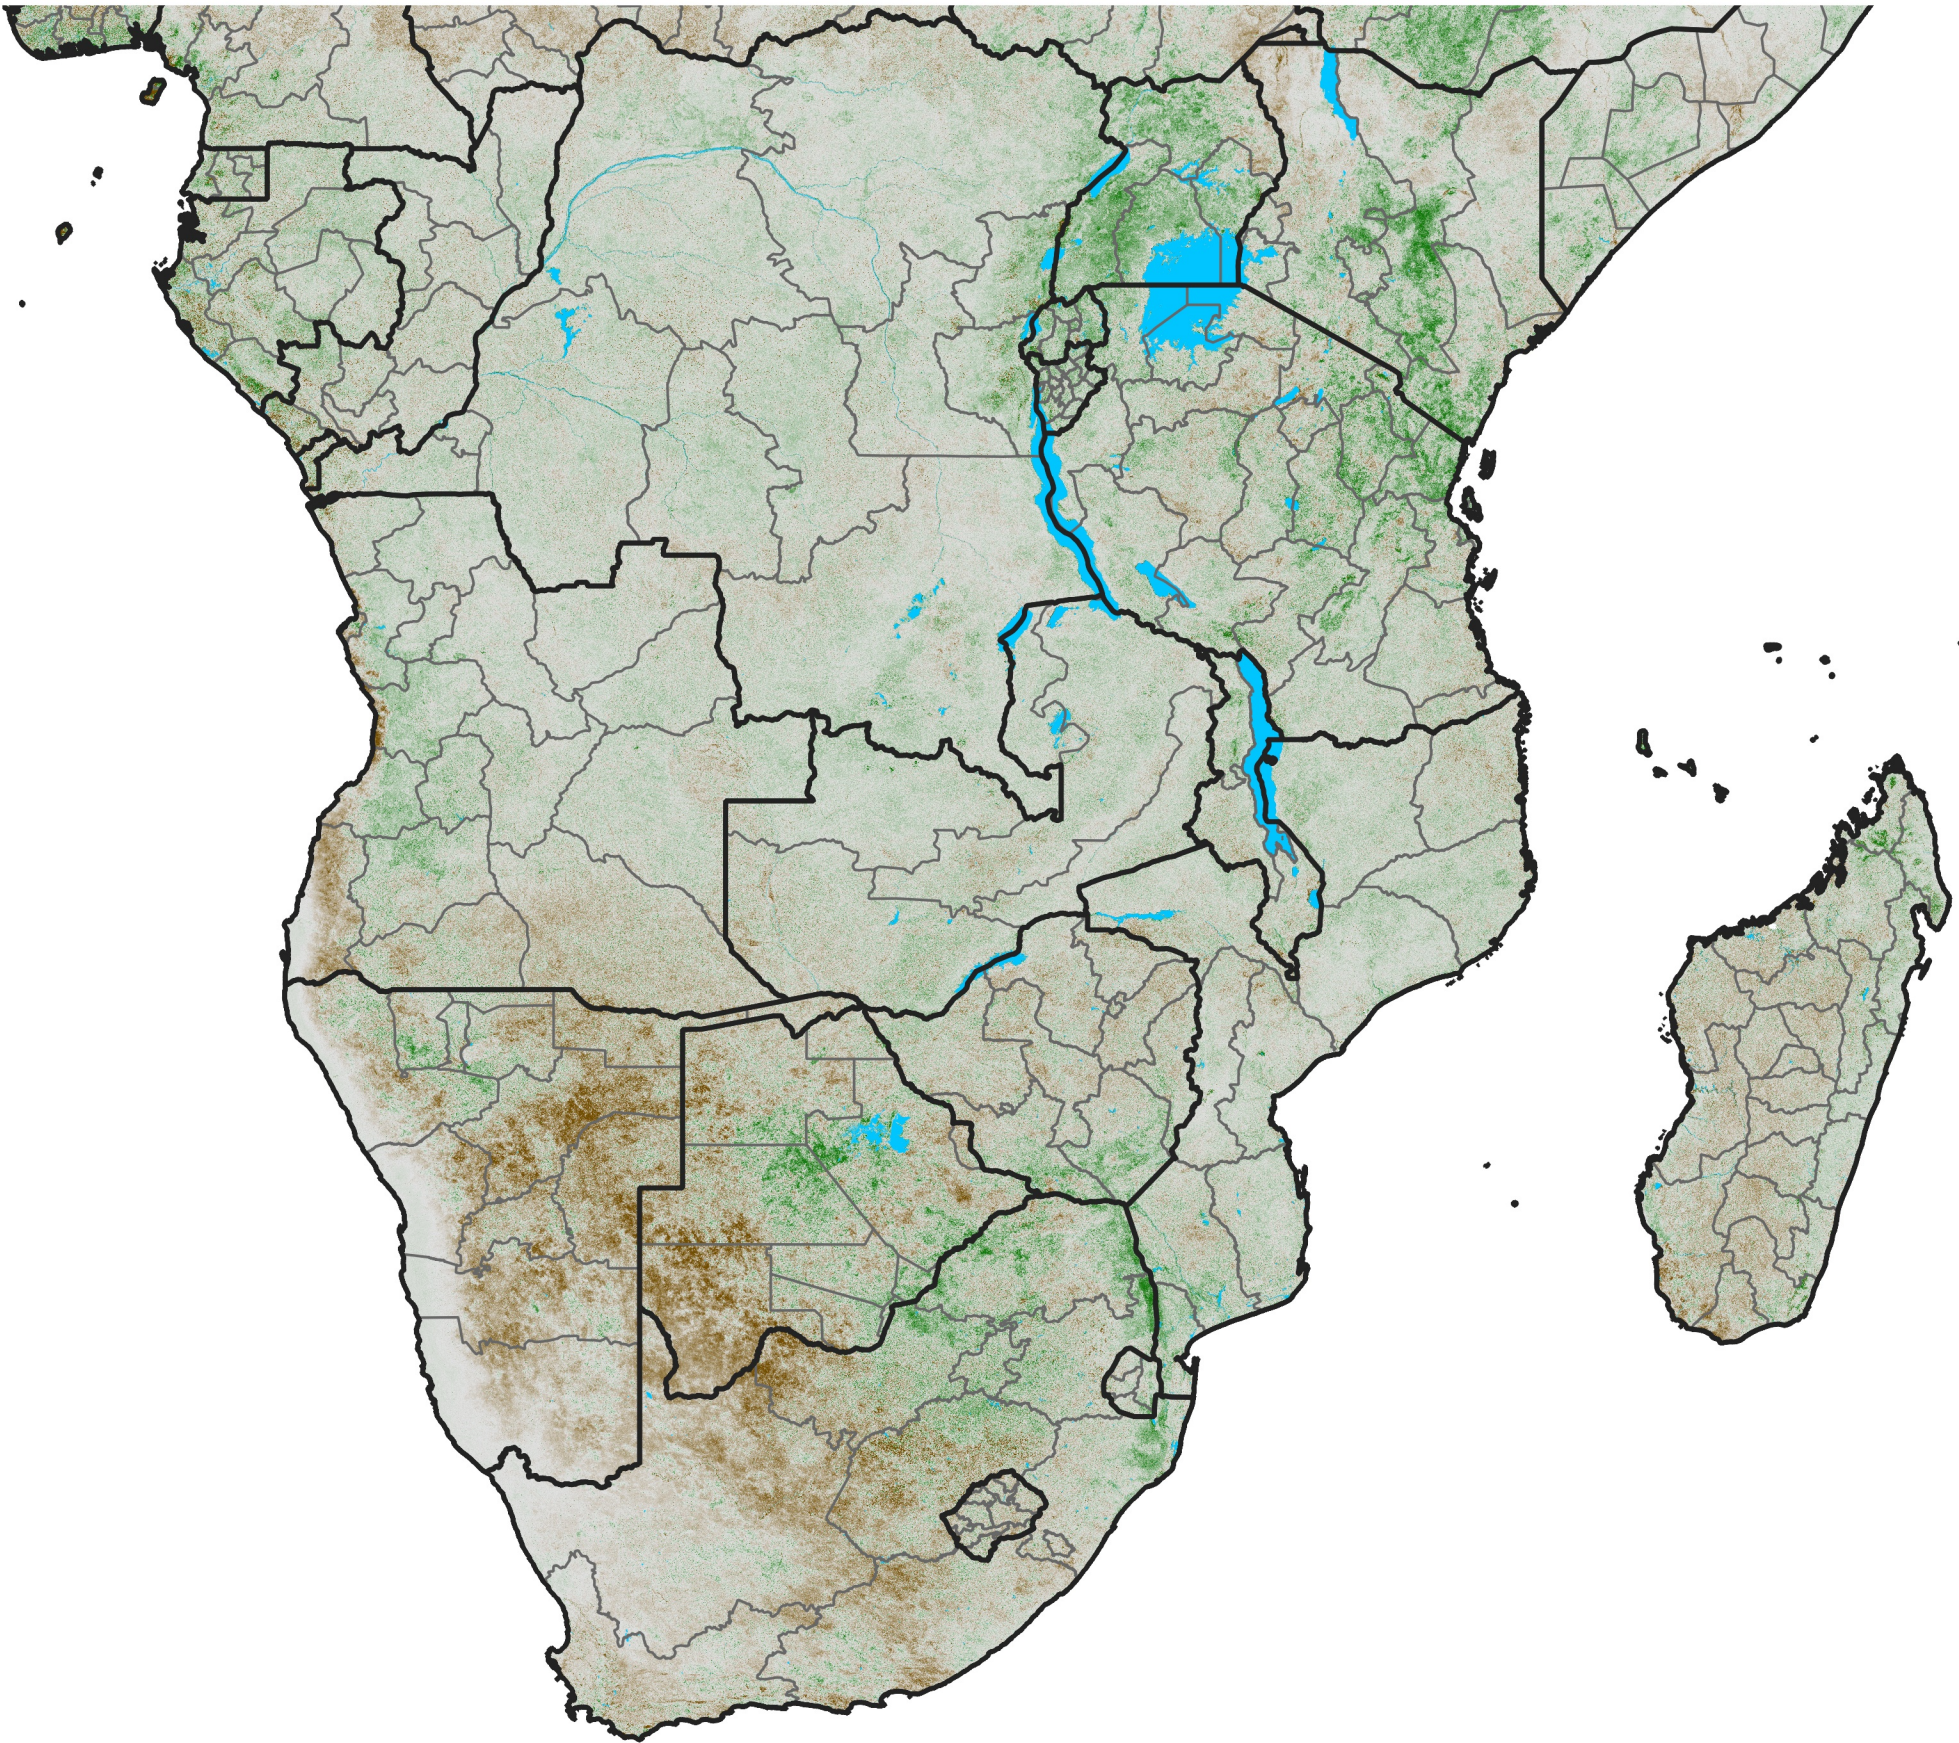

Southern Africa NDVI Anomaly

2004 minus mean (2003 - 2022)

Period 07 / March 01 - 10, 2004

NDVI Anomaly

< -0.3 -0.2 -0.1 -0.05 0.05 0.1 0.2 >0.3

Negative

No Difference

Positive