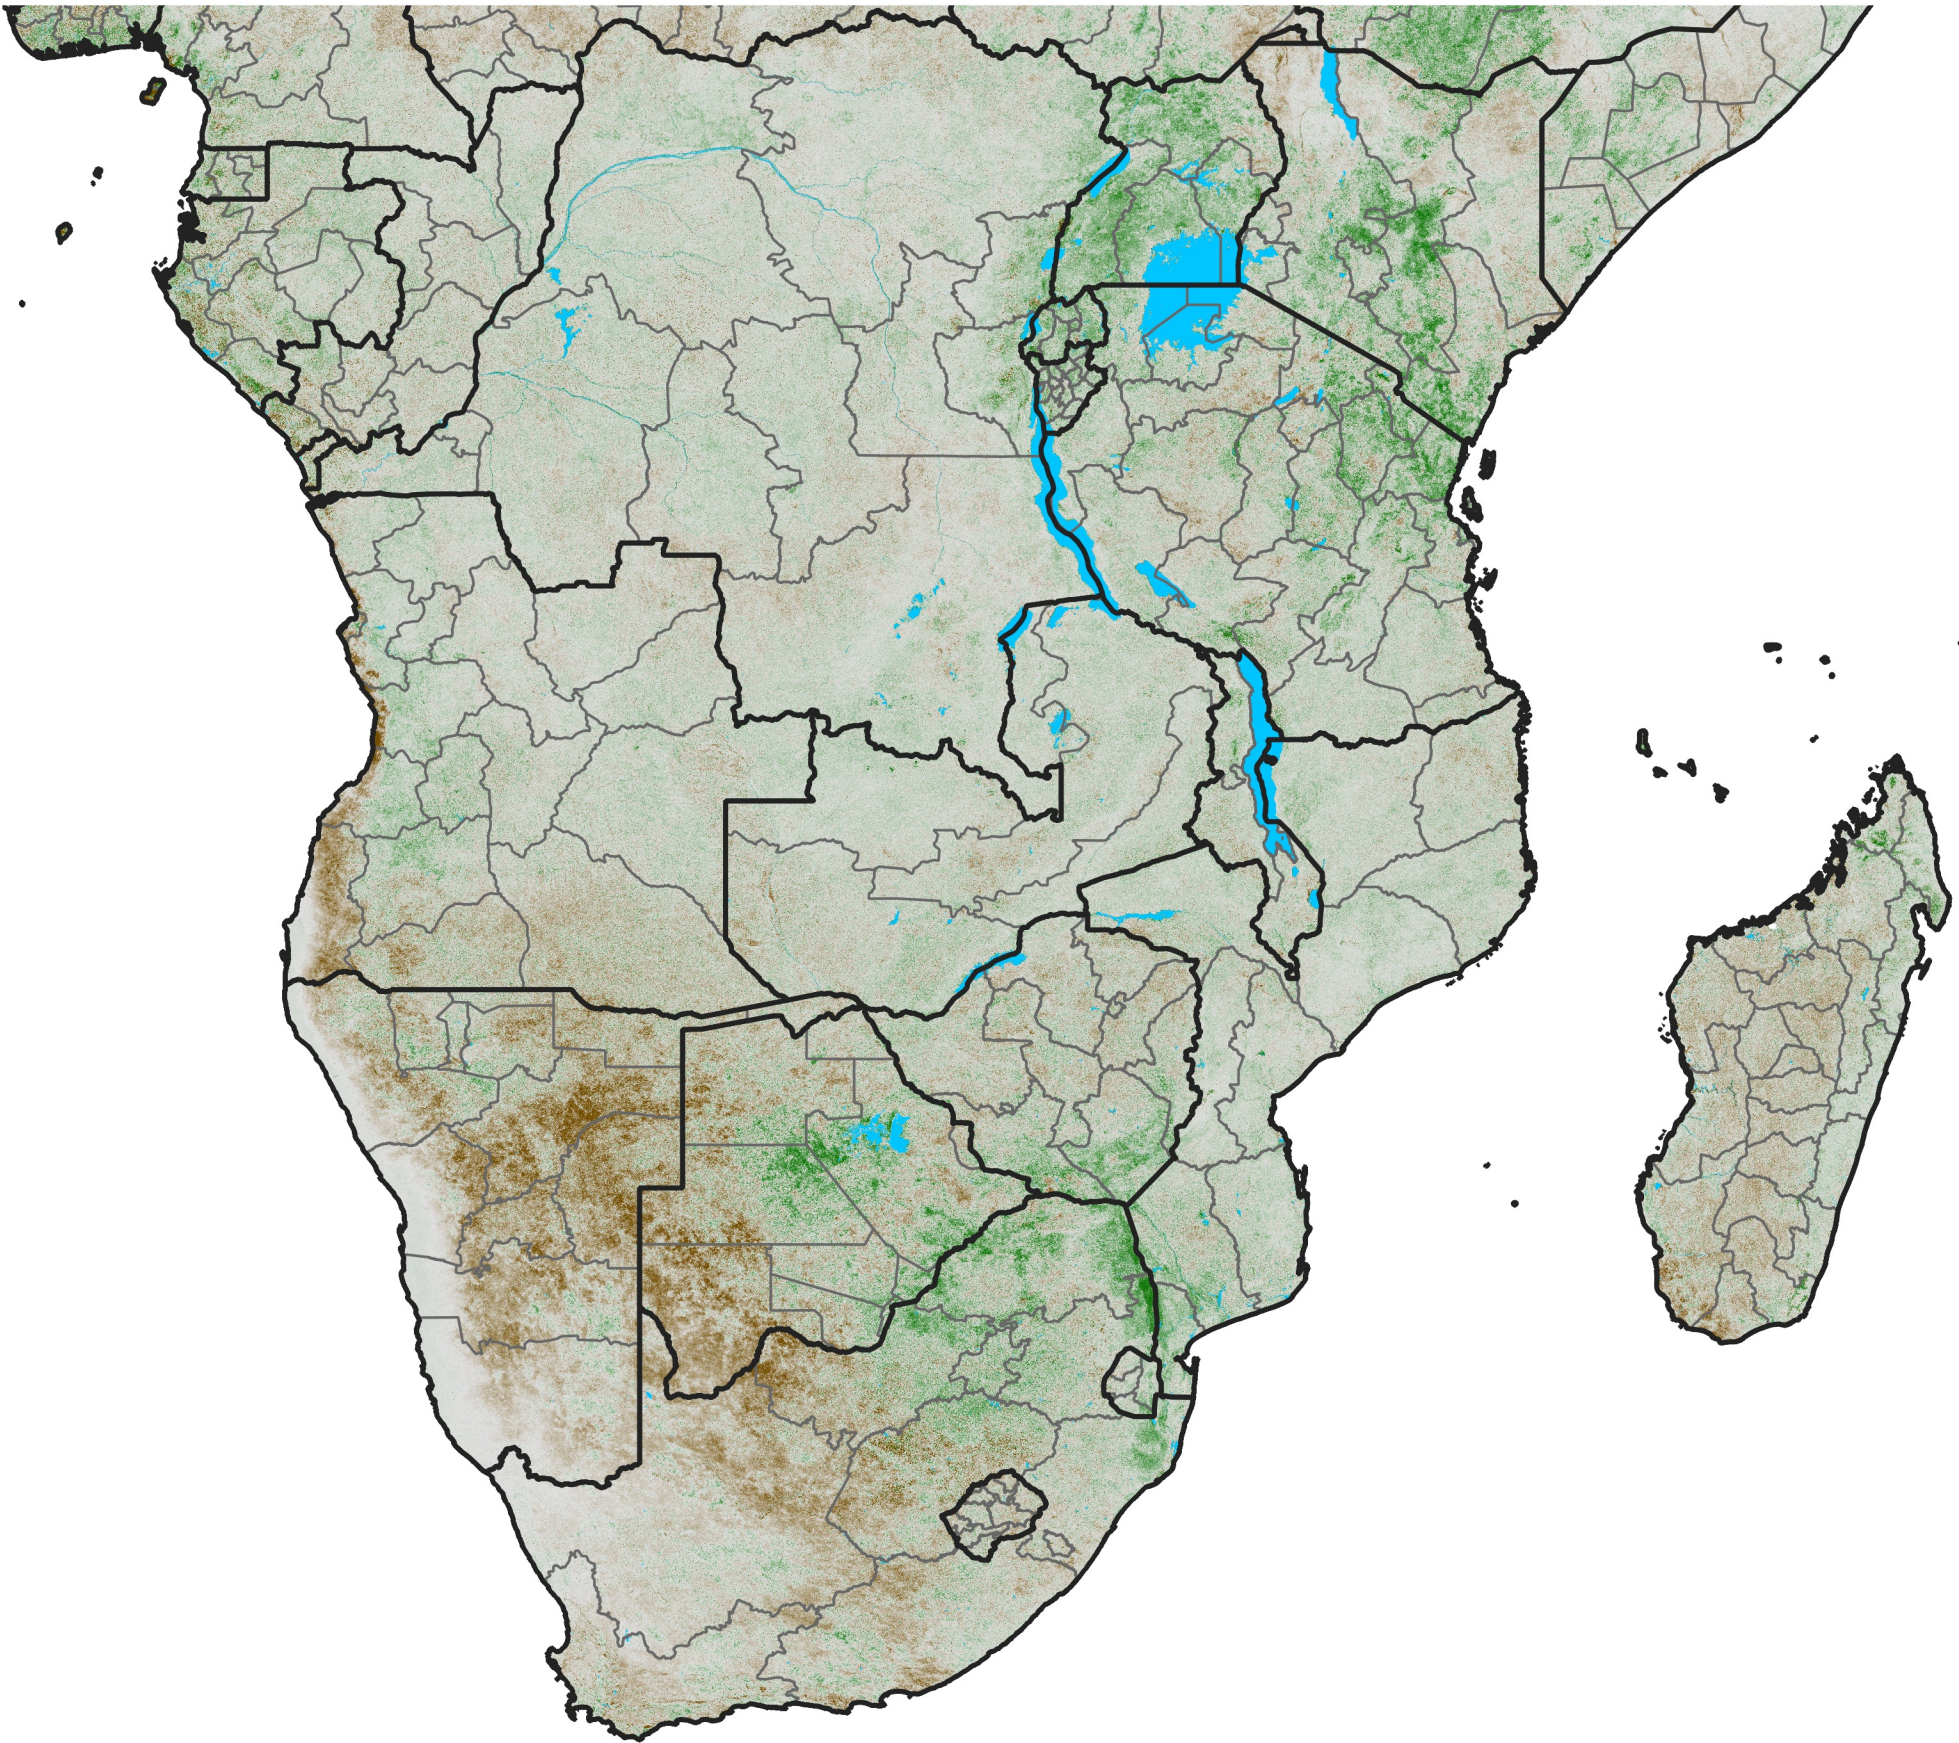

Southern Africa NDVI Anomaly

2004 minus mean (2003 - 2022)

Period 08 / March 11 - 20, 2004

NDVI Anomaly

<math>< -0.3</math> -0.2 -0.1 -0.05 0.05 0.1 0.2 > 0.3

Negative

No Difference

Positive