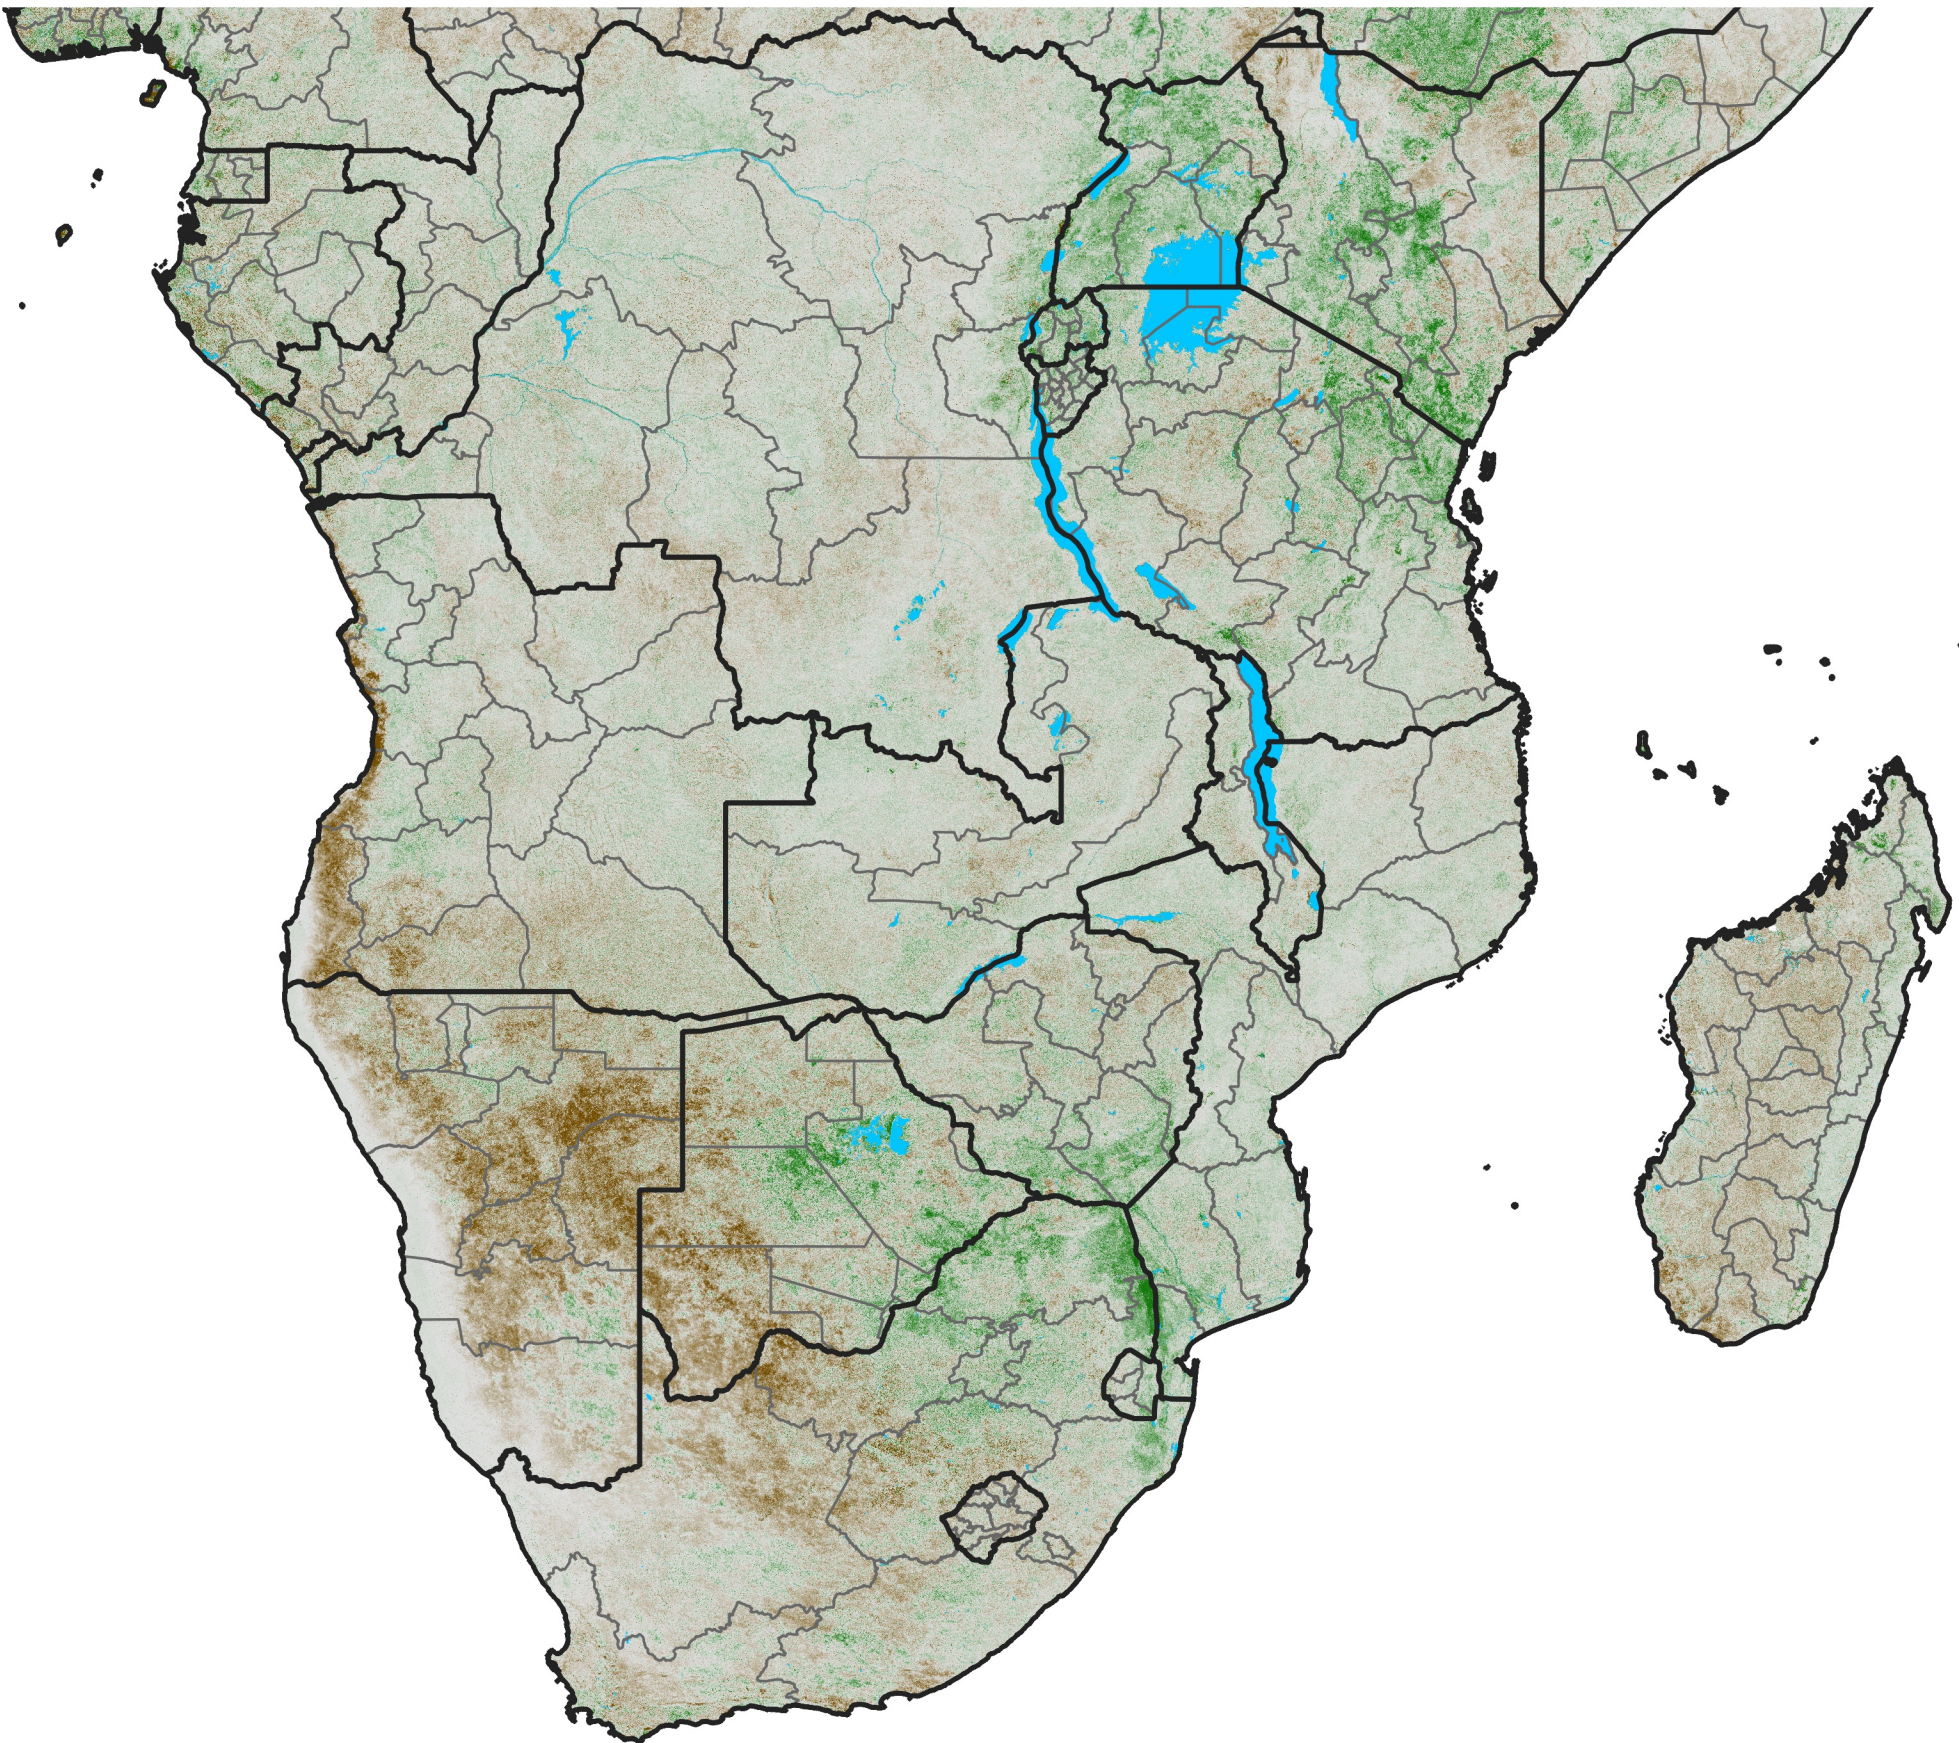

Southern Africa

NDVI Anomaly

2004 minus mean (2003 - 2022)

Period 09 / March 21 - 31, 2004

NDVI Anomaly

< -0.3 -0.2 -0.1 -0.05 0.05 0.1 0.2 >0.3

Negative

No Difference