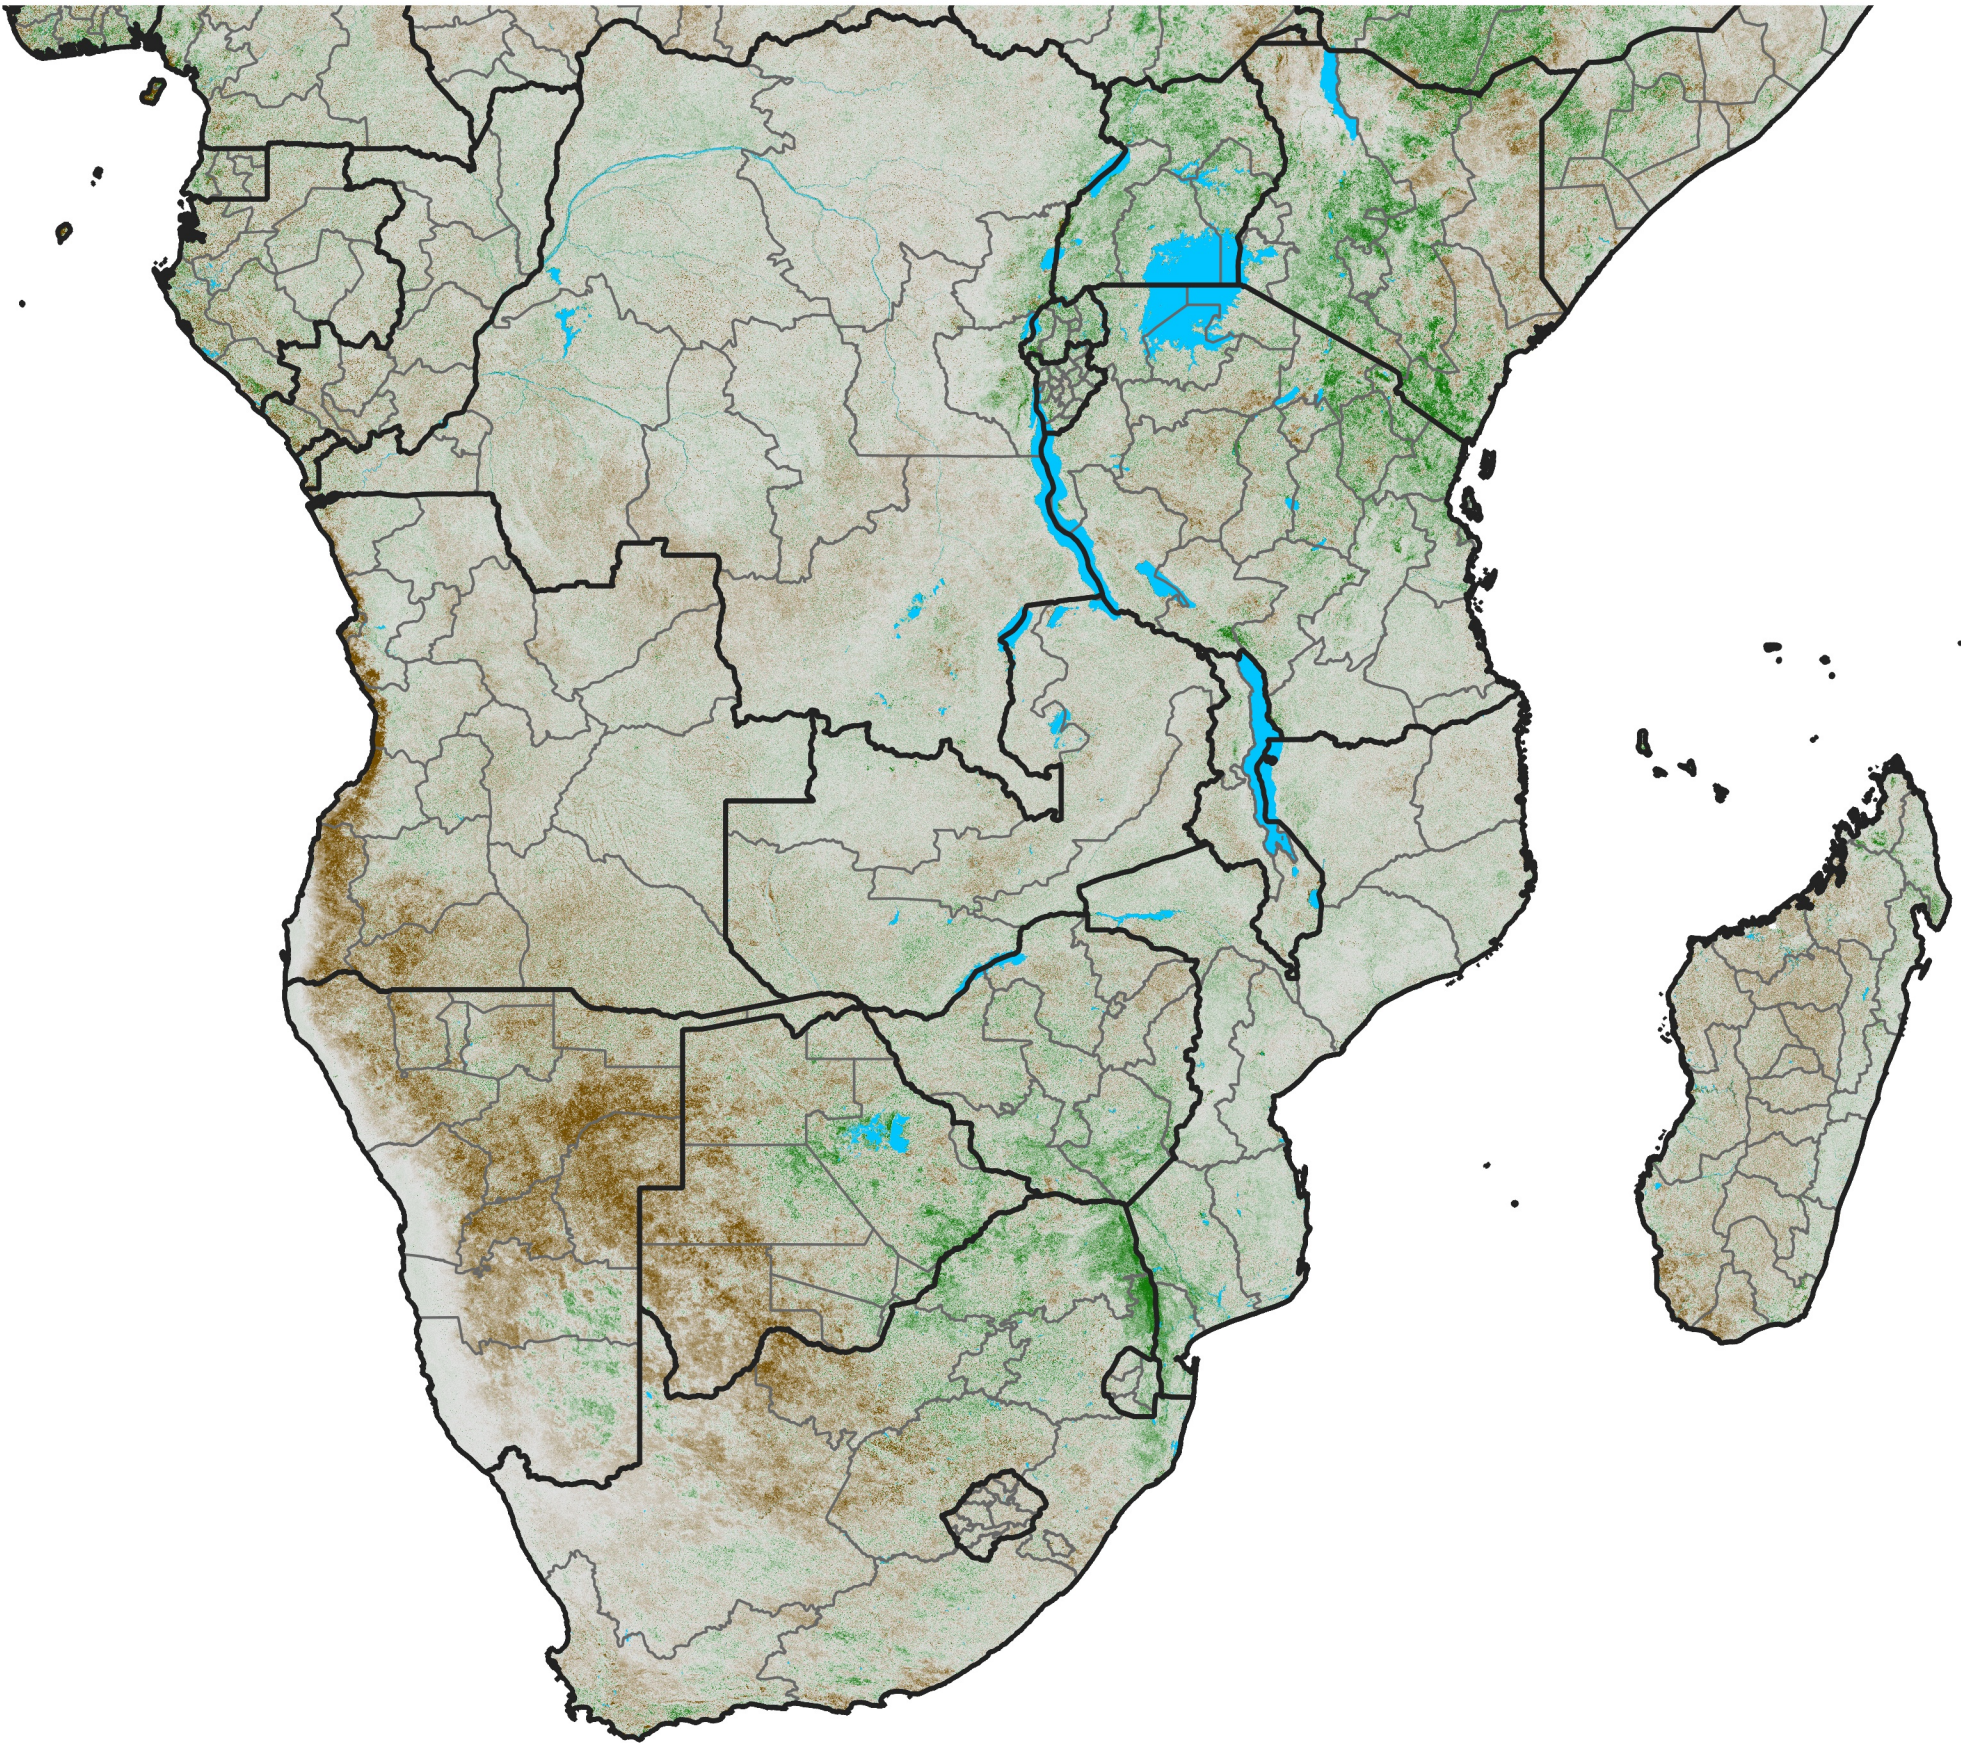

Southern Africa

NDVI Anomaly

2004 minus mean (2003 - 2022)

Period 10 / April 01 - 10, 2004

NDVI Anomaly

< -0.3 -0.2 -0.1 -0.05 0.05 0.1 0.2 >0.3

Negative

No Difference