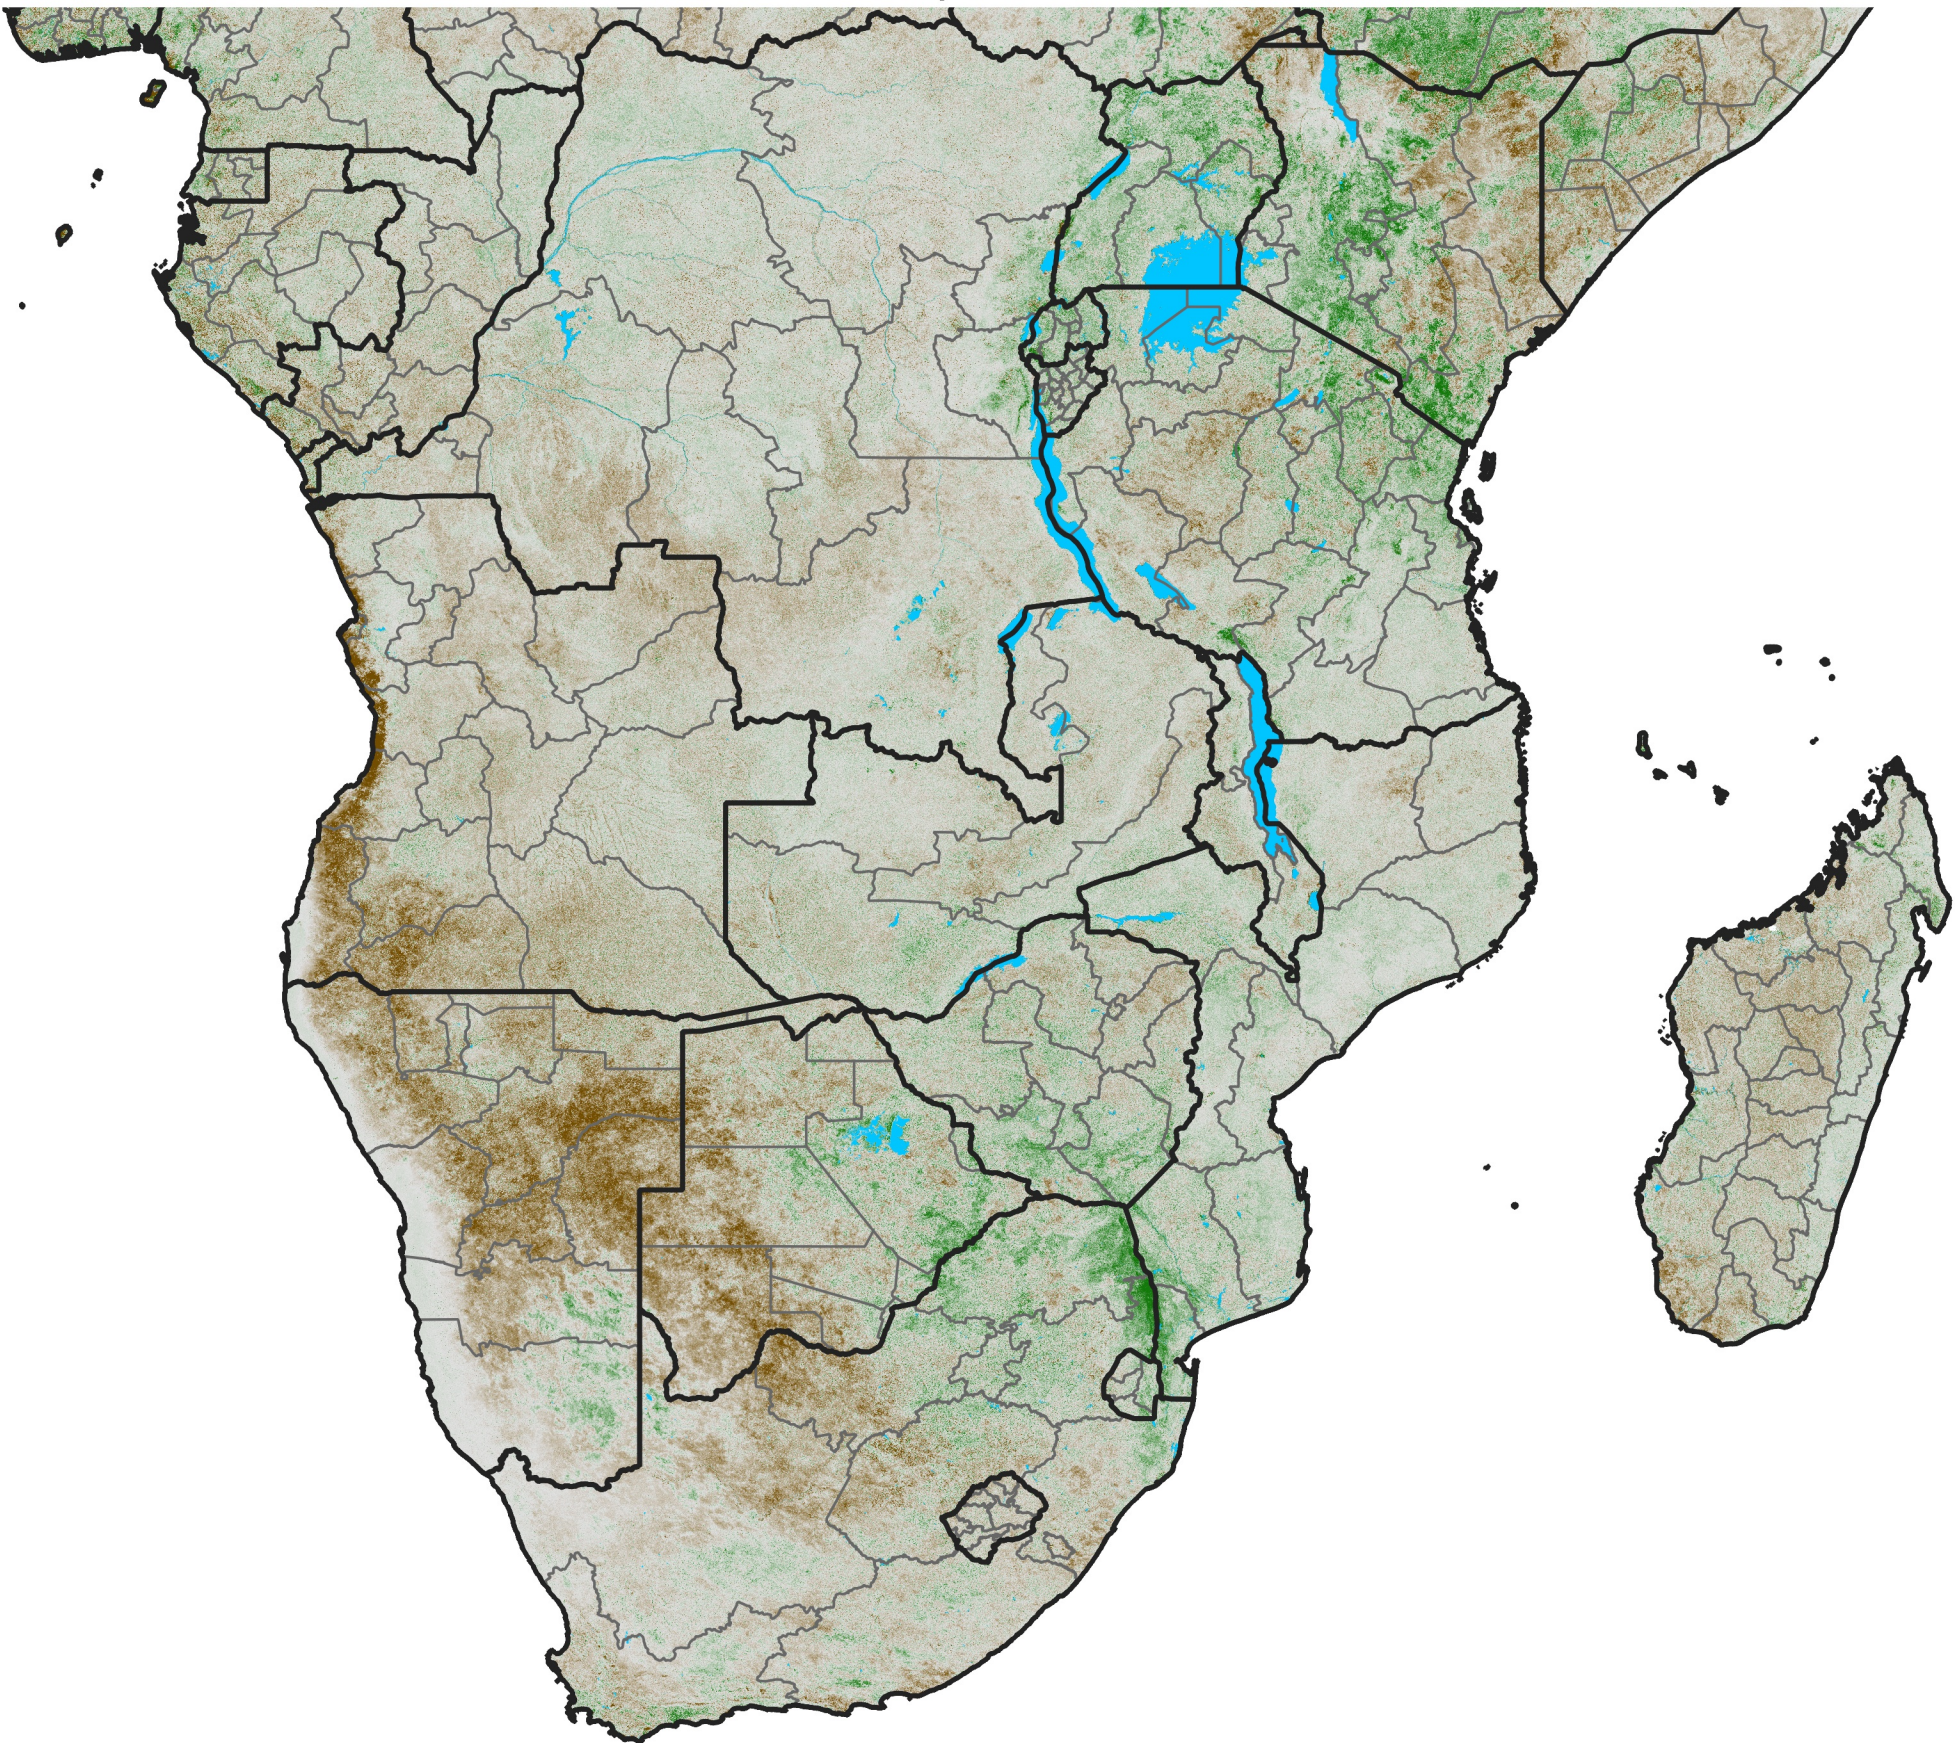

# Southern Africa

## NDVI Anomaly

2004 minus mean (2003 - 2022)

Period 11 / April 11 - 20, 2004

### NDVI Anomaly

< -0.3   -0.2   -0.1   -0.05   0.05   0.1   0.2   >0.3

Negative

No Difference

Positive