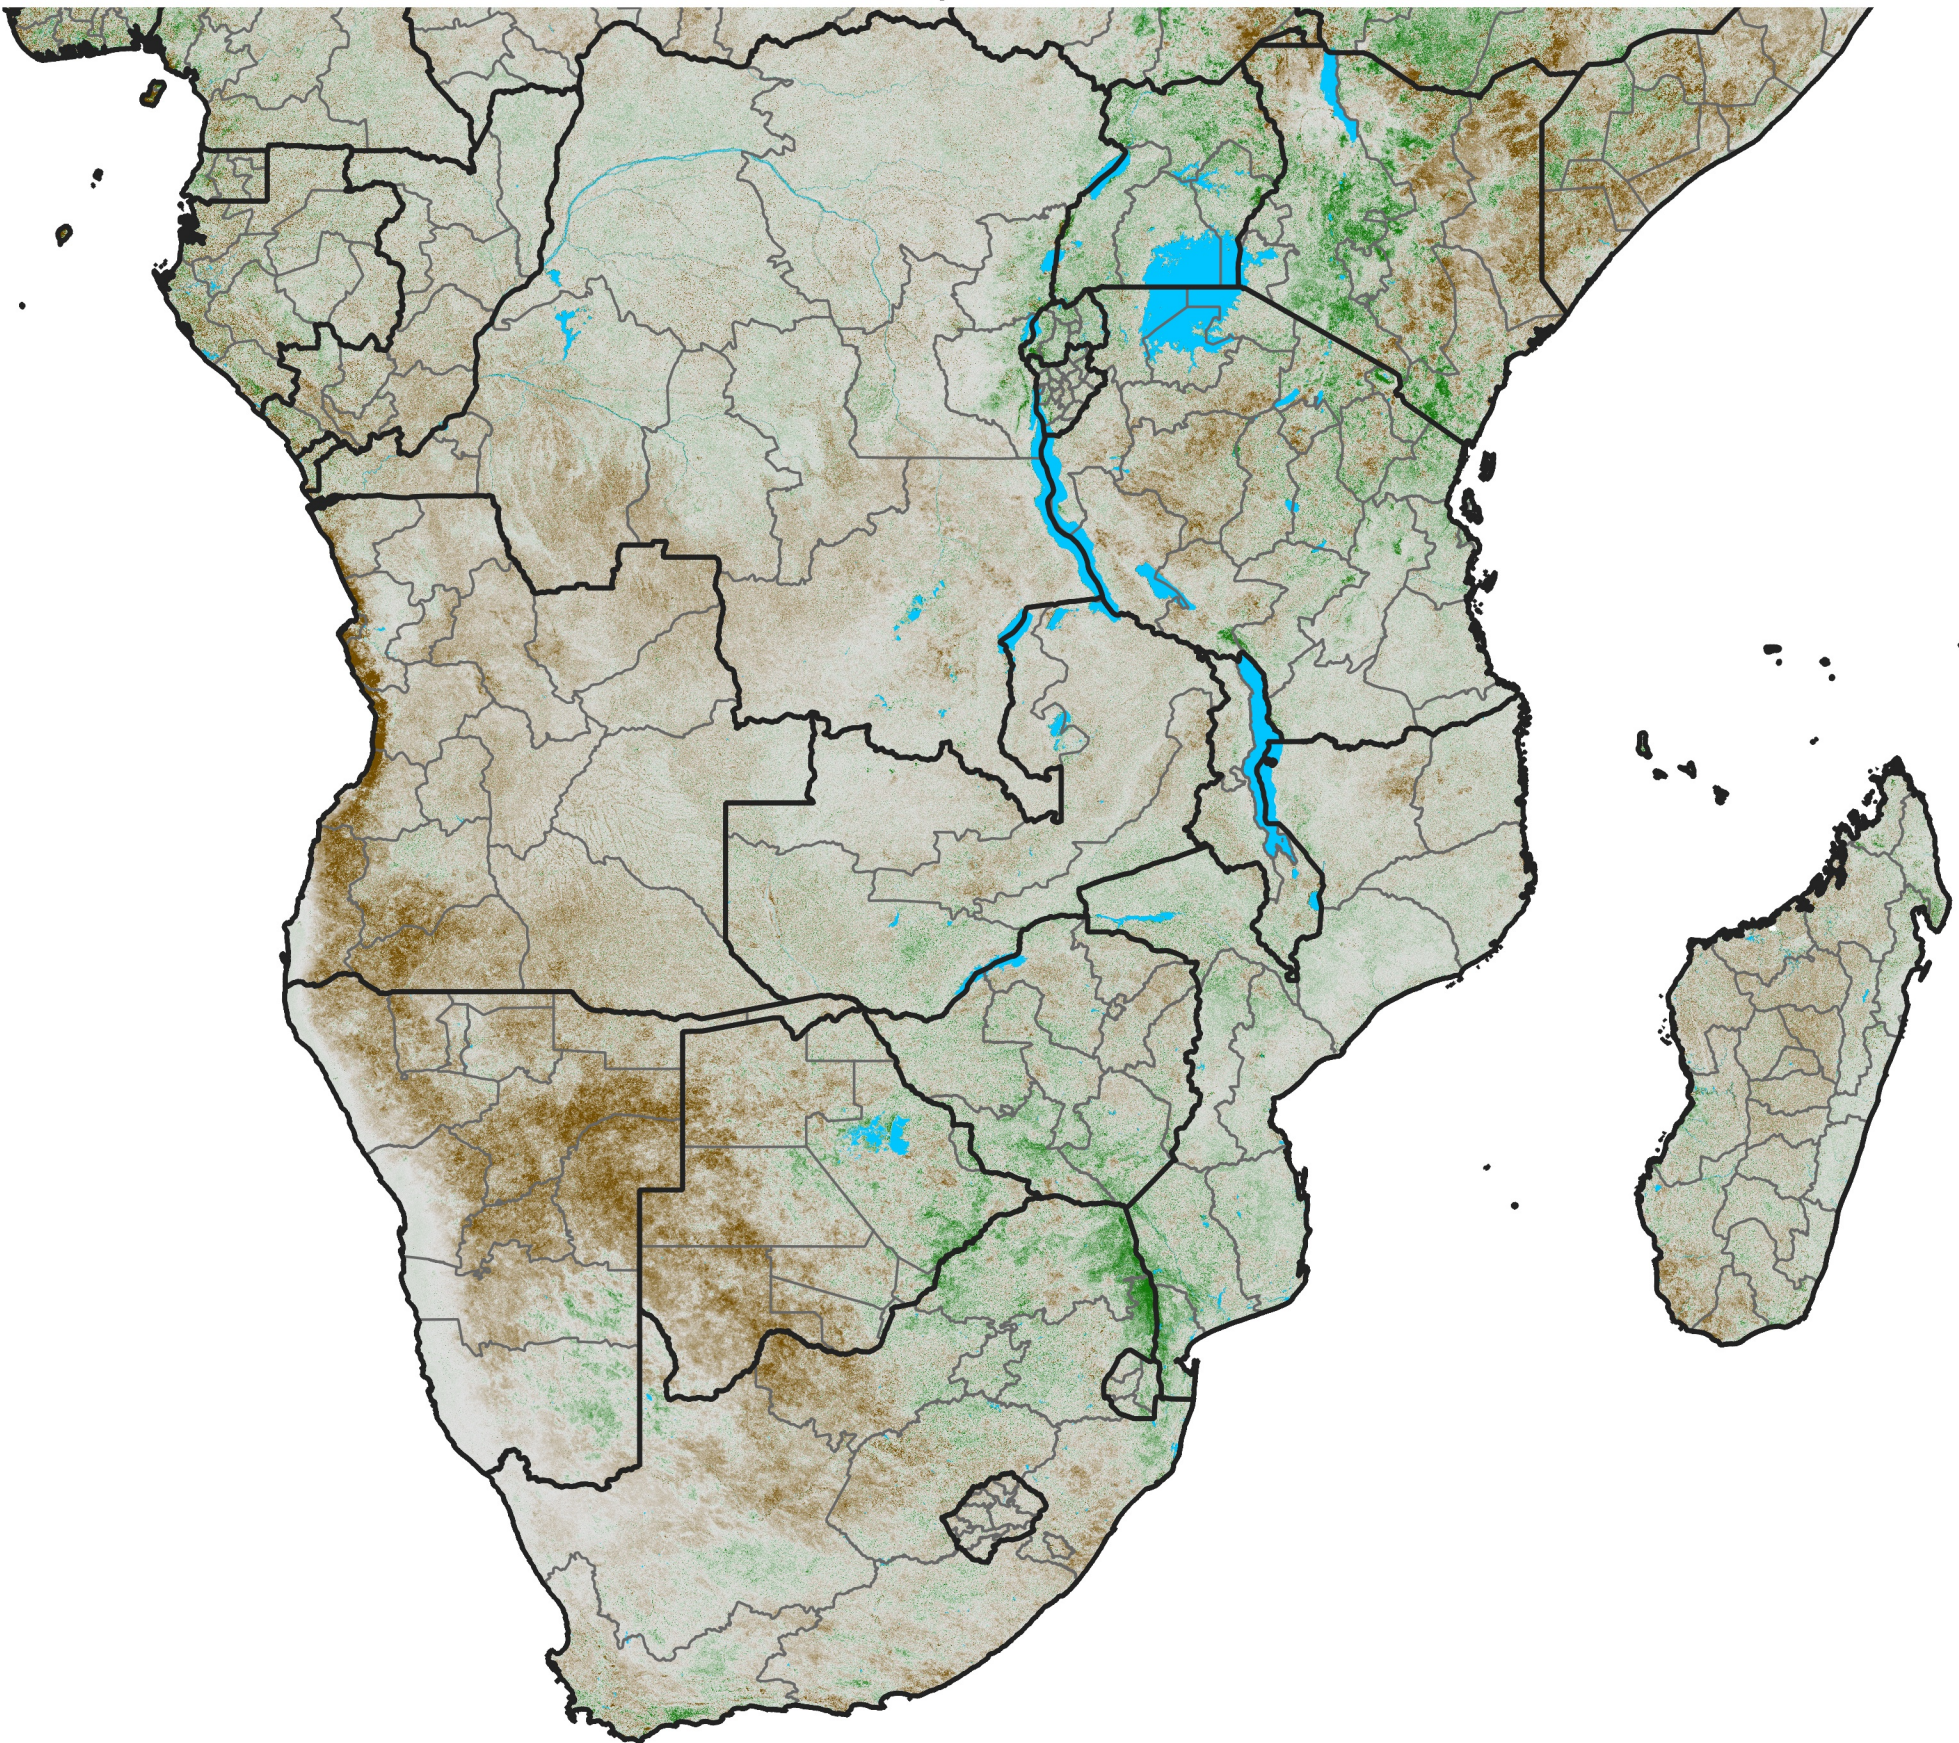

# Southern Africa

## NDVI Anomaly

2004 minus mean (2003 - 2022)

Period 12 / April 21 - 30, 2004

### NDVI Anomaly

< -0.3   -0.2   -0.1   -0.05   0.05   0.1   0.2   >0.3

Negative

No Difference

Positive