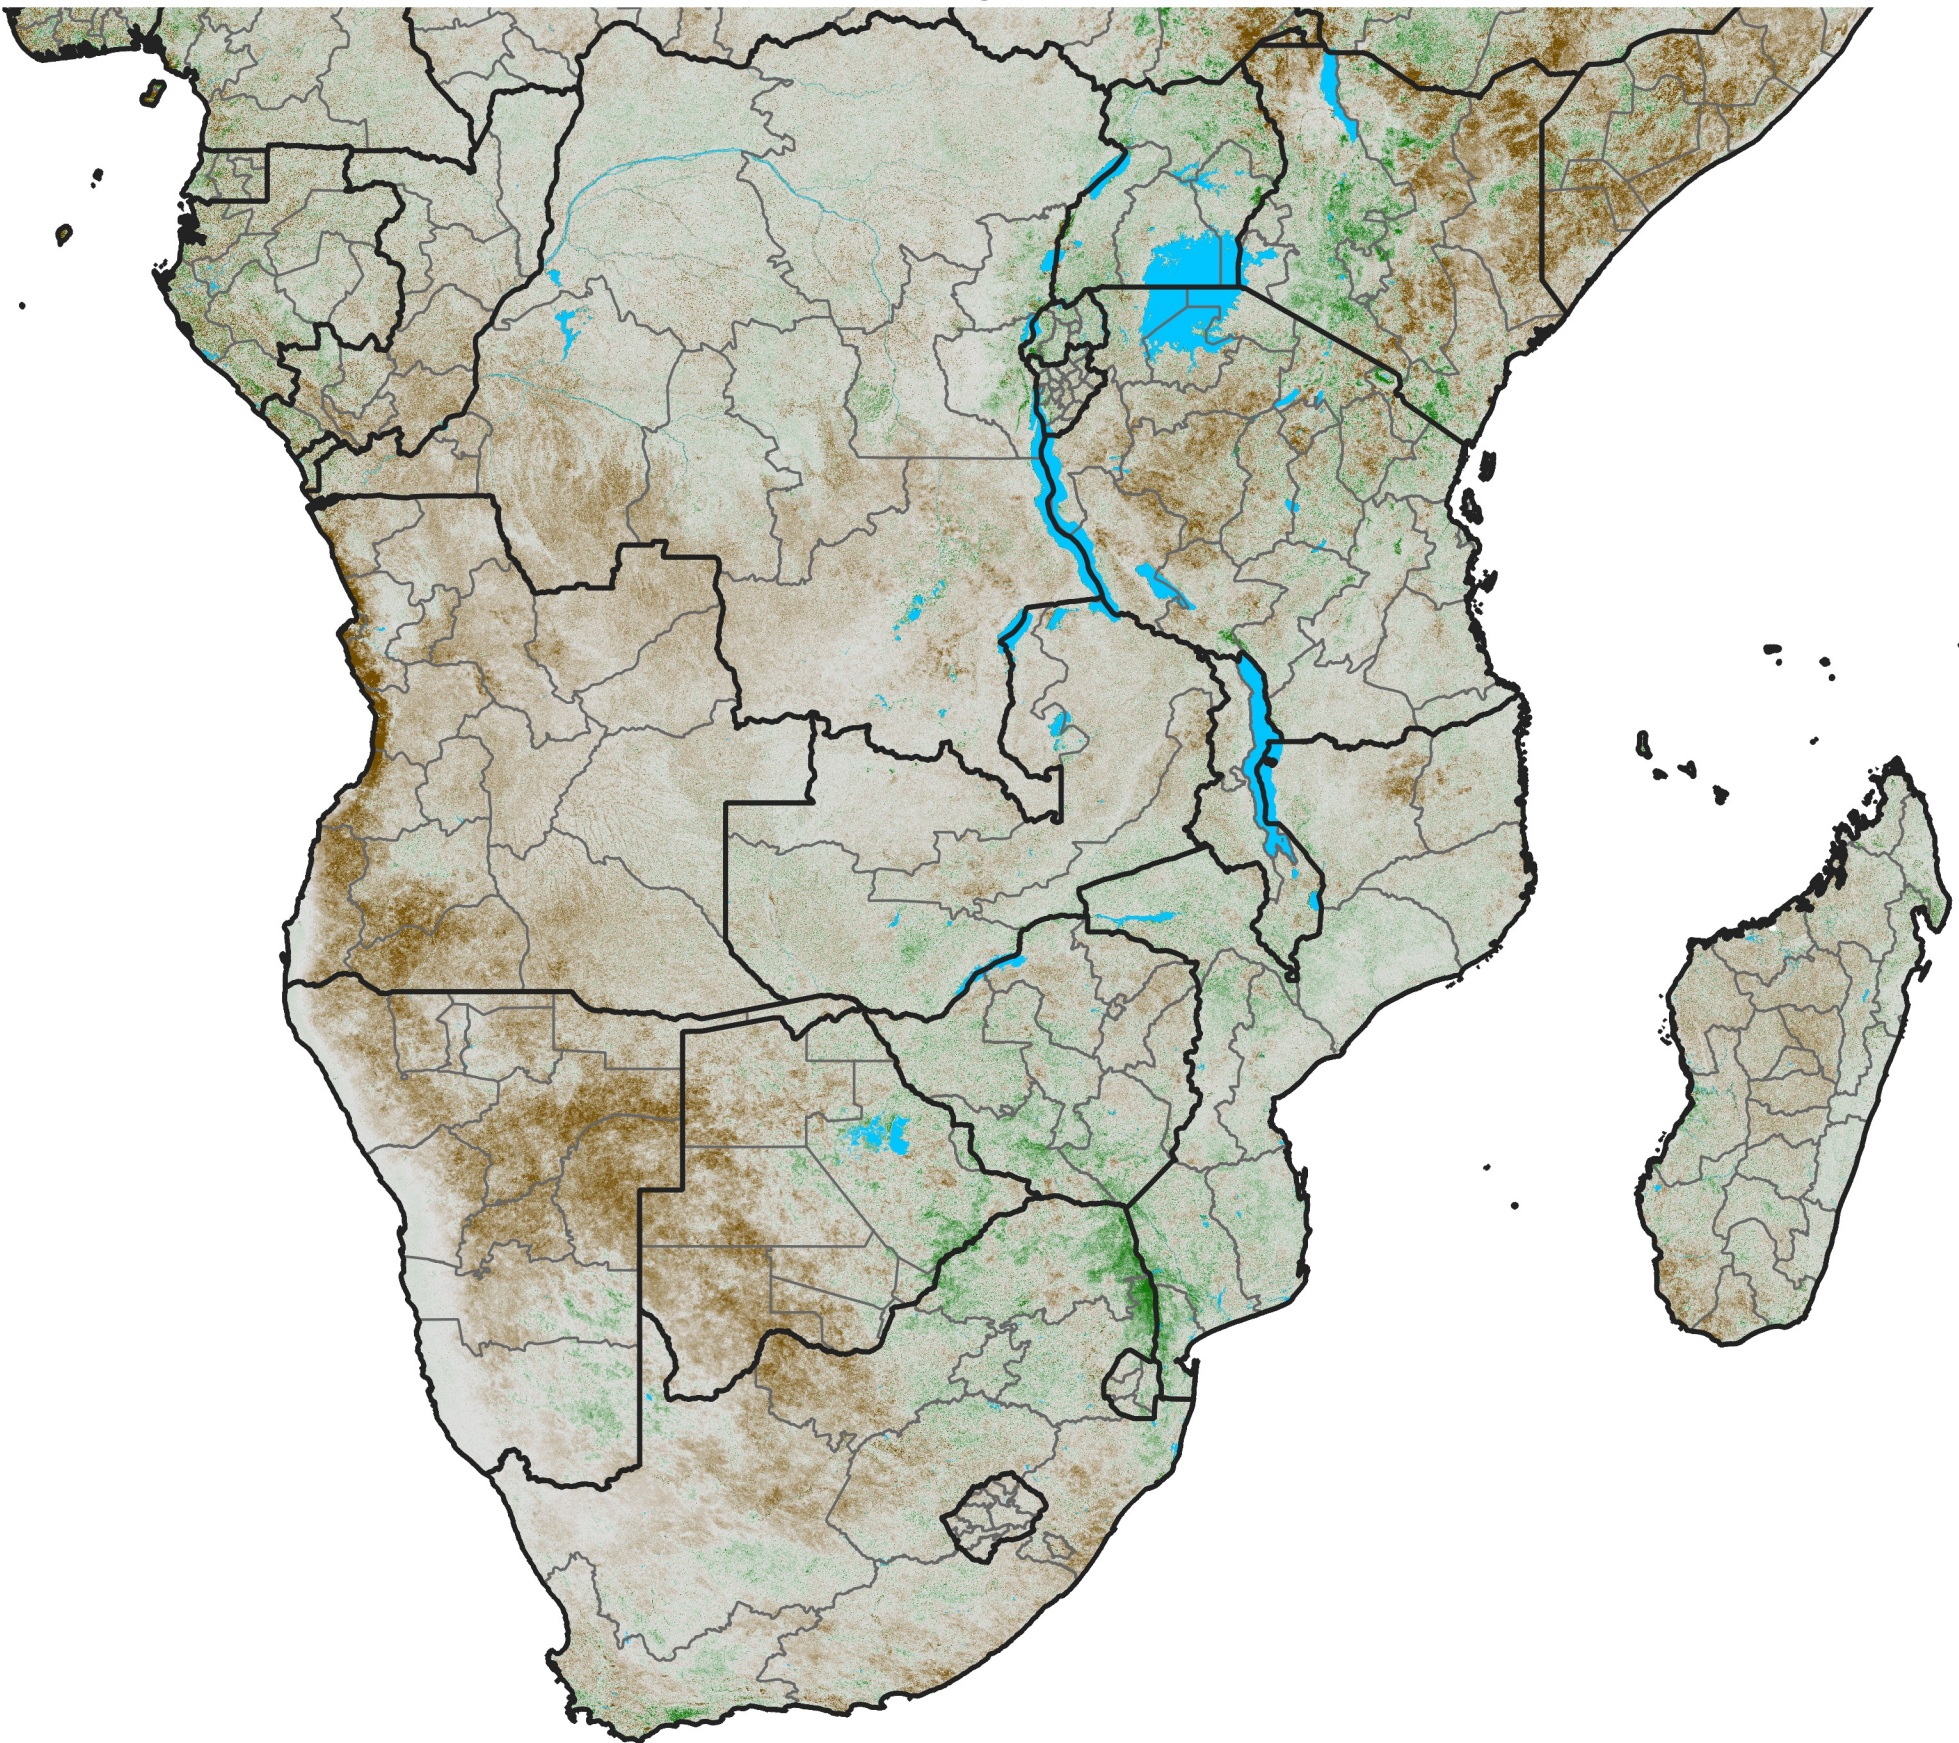

# Southern Africa

## NDVI Anomaly

2004 minus mean (2003 - 2022)

Period 13 / May 01 - 10, 2004

### NDVI Anomaly

< -0.3   -0.2   -0.1   -0.05   0.05   0.1   0.2   >0.3

Negative

No Difference

Positive