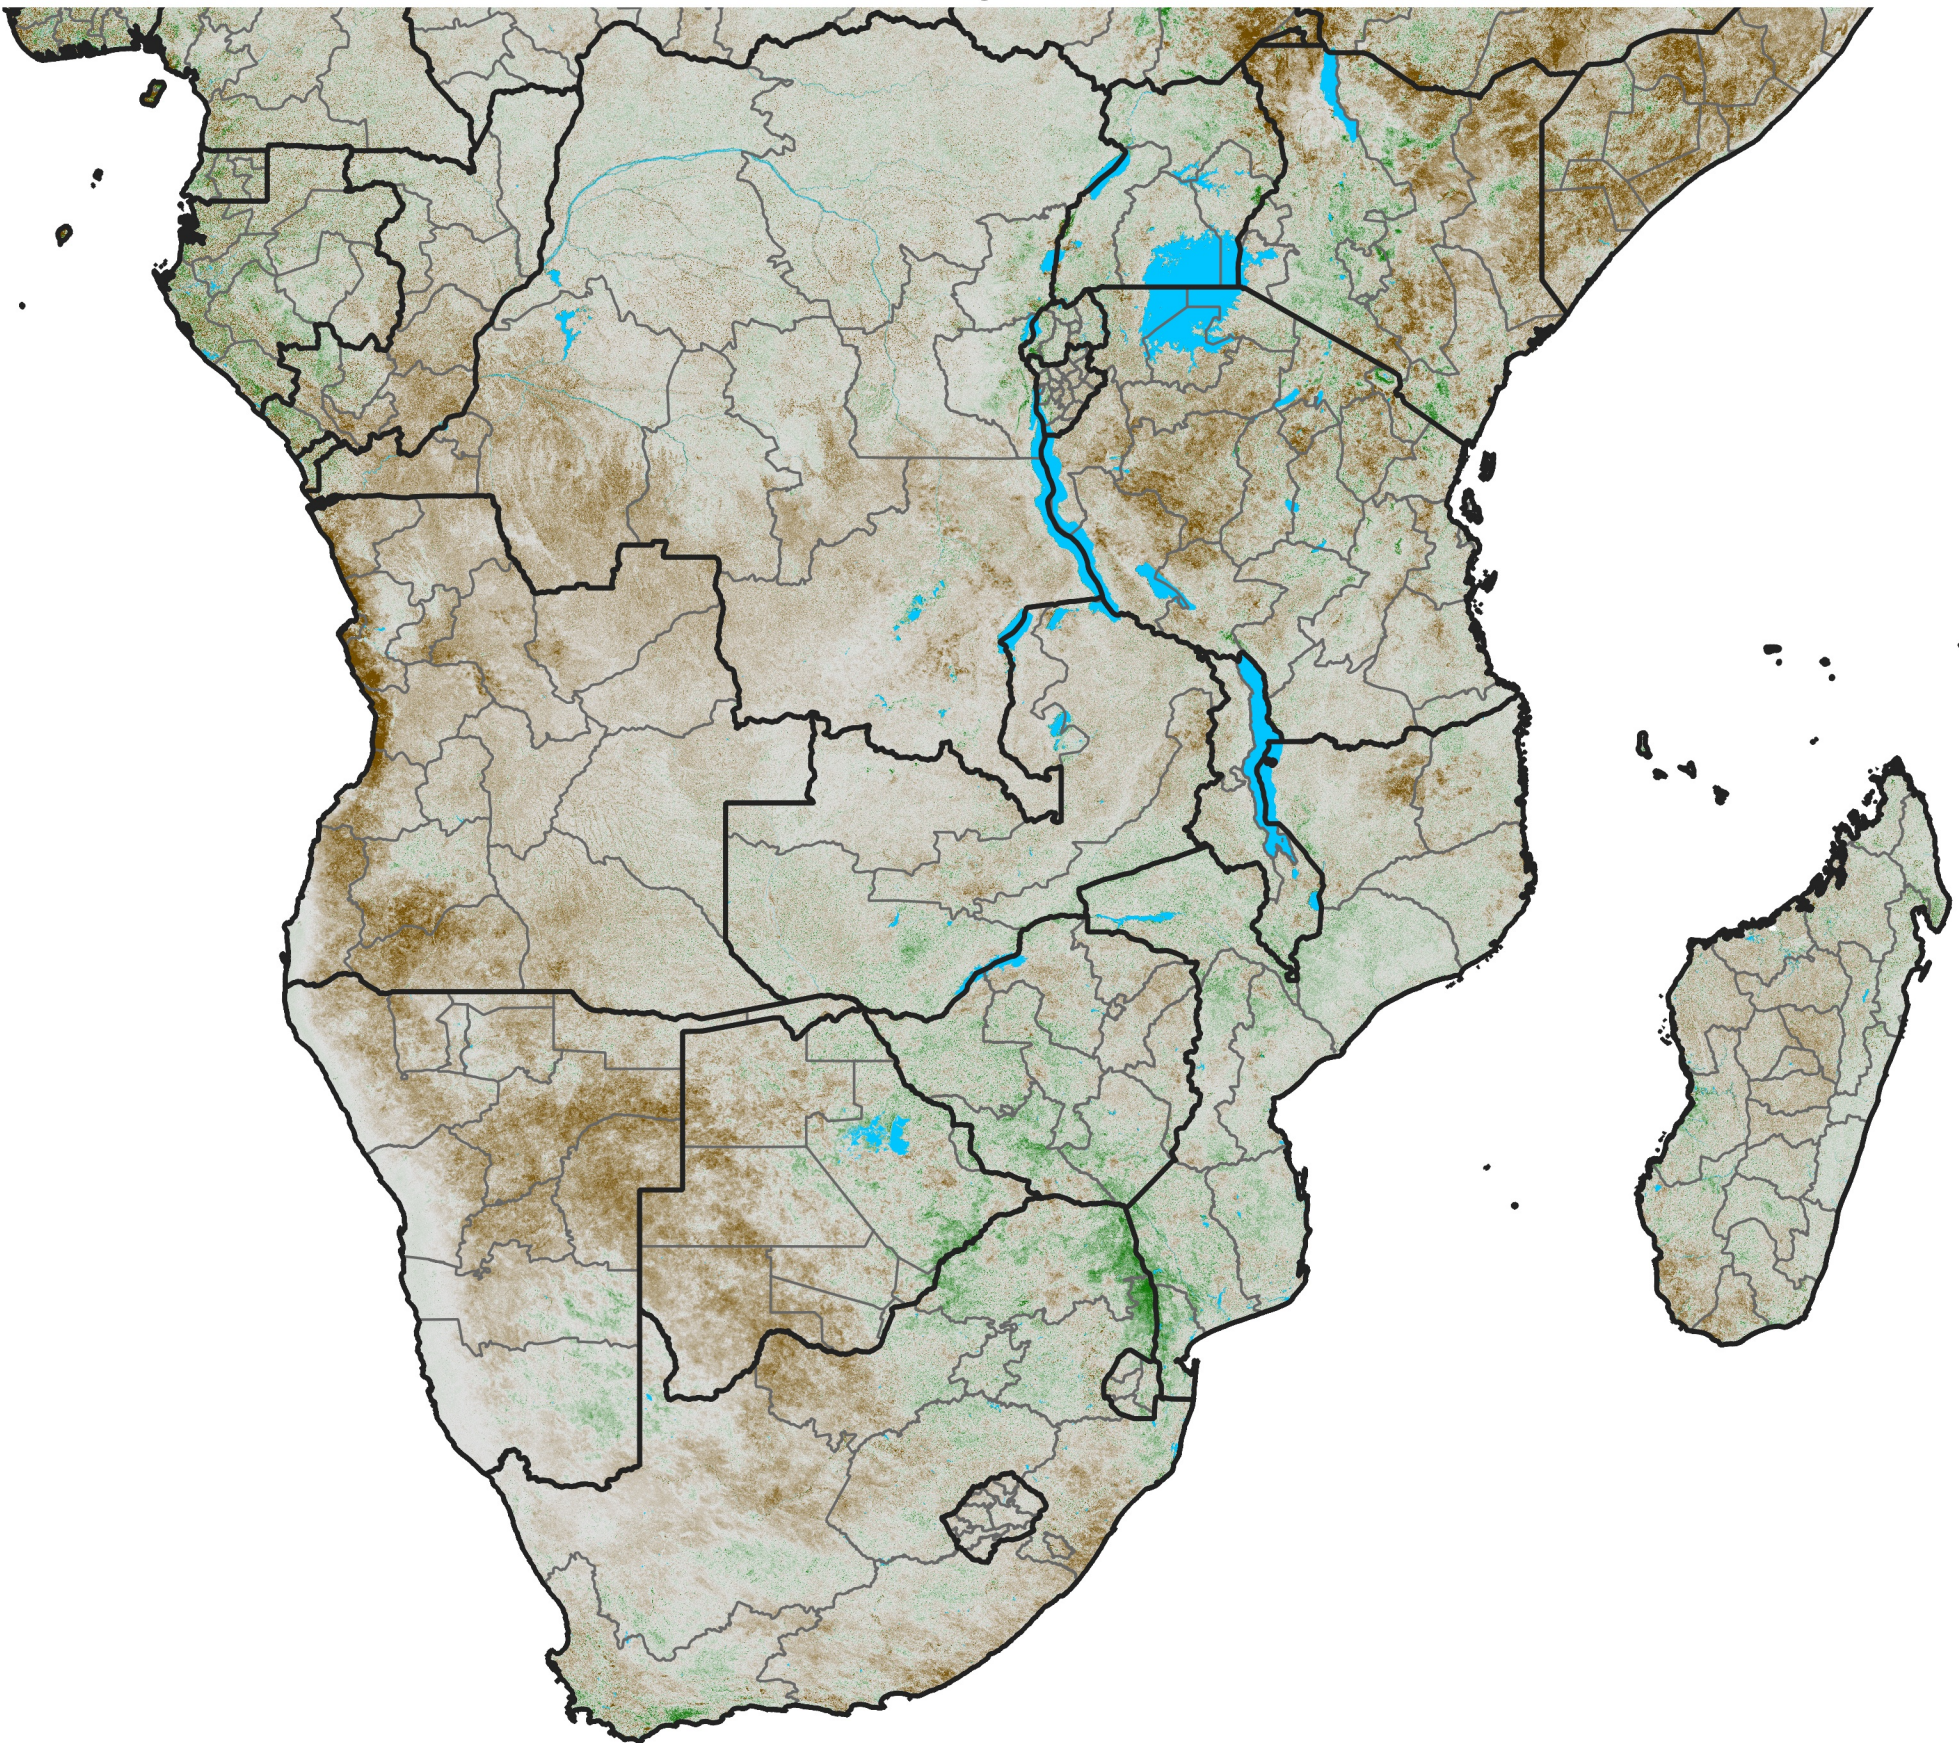

# Southern Africa

## NDVI Anomaly

2004 minus mean (2003 - 2022)

Period 14 / May 11 - 20, 2004

### NDVI Anomaly

< -0.3   -0.2   -0.1   -0.05   0.05   0.1   0.2   >0.3

Negative

No Difference

Positive