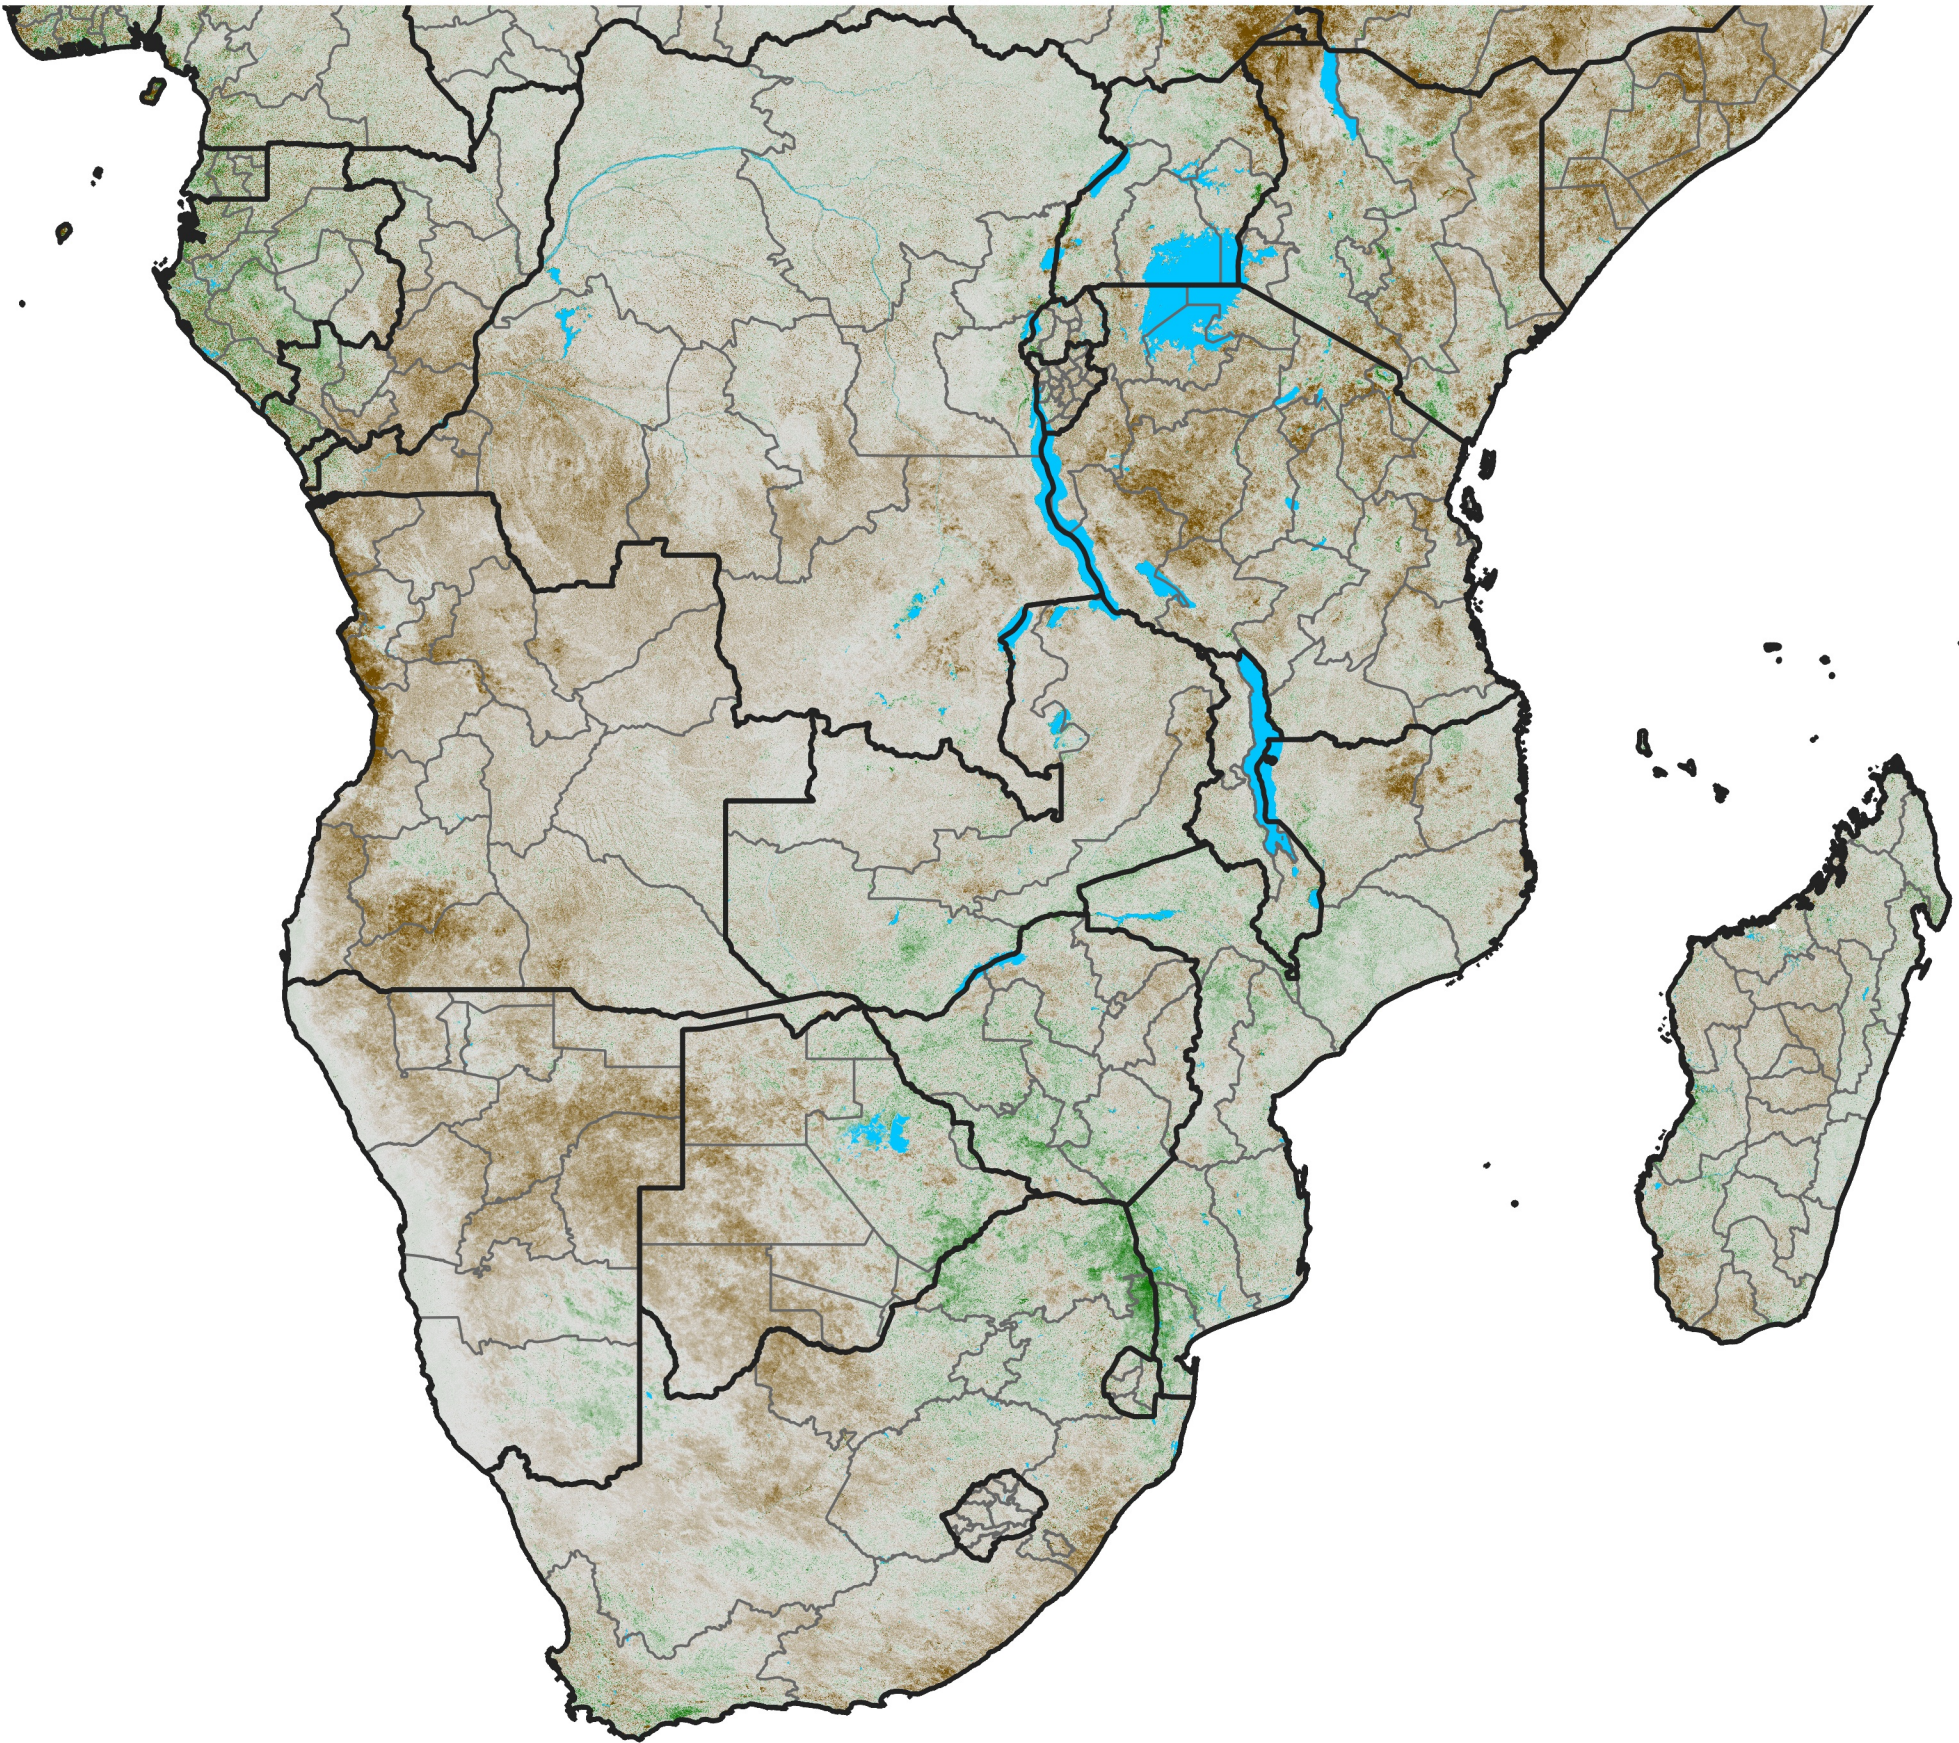

# Southern Africa

## NDVI Anomaly

2004 minus mean (2003 - 2022)

Period 15 / May 21 - 31, 2004