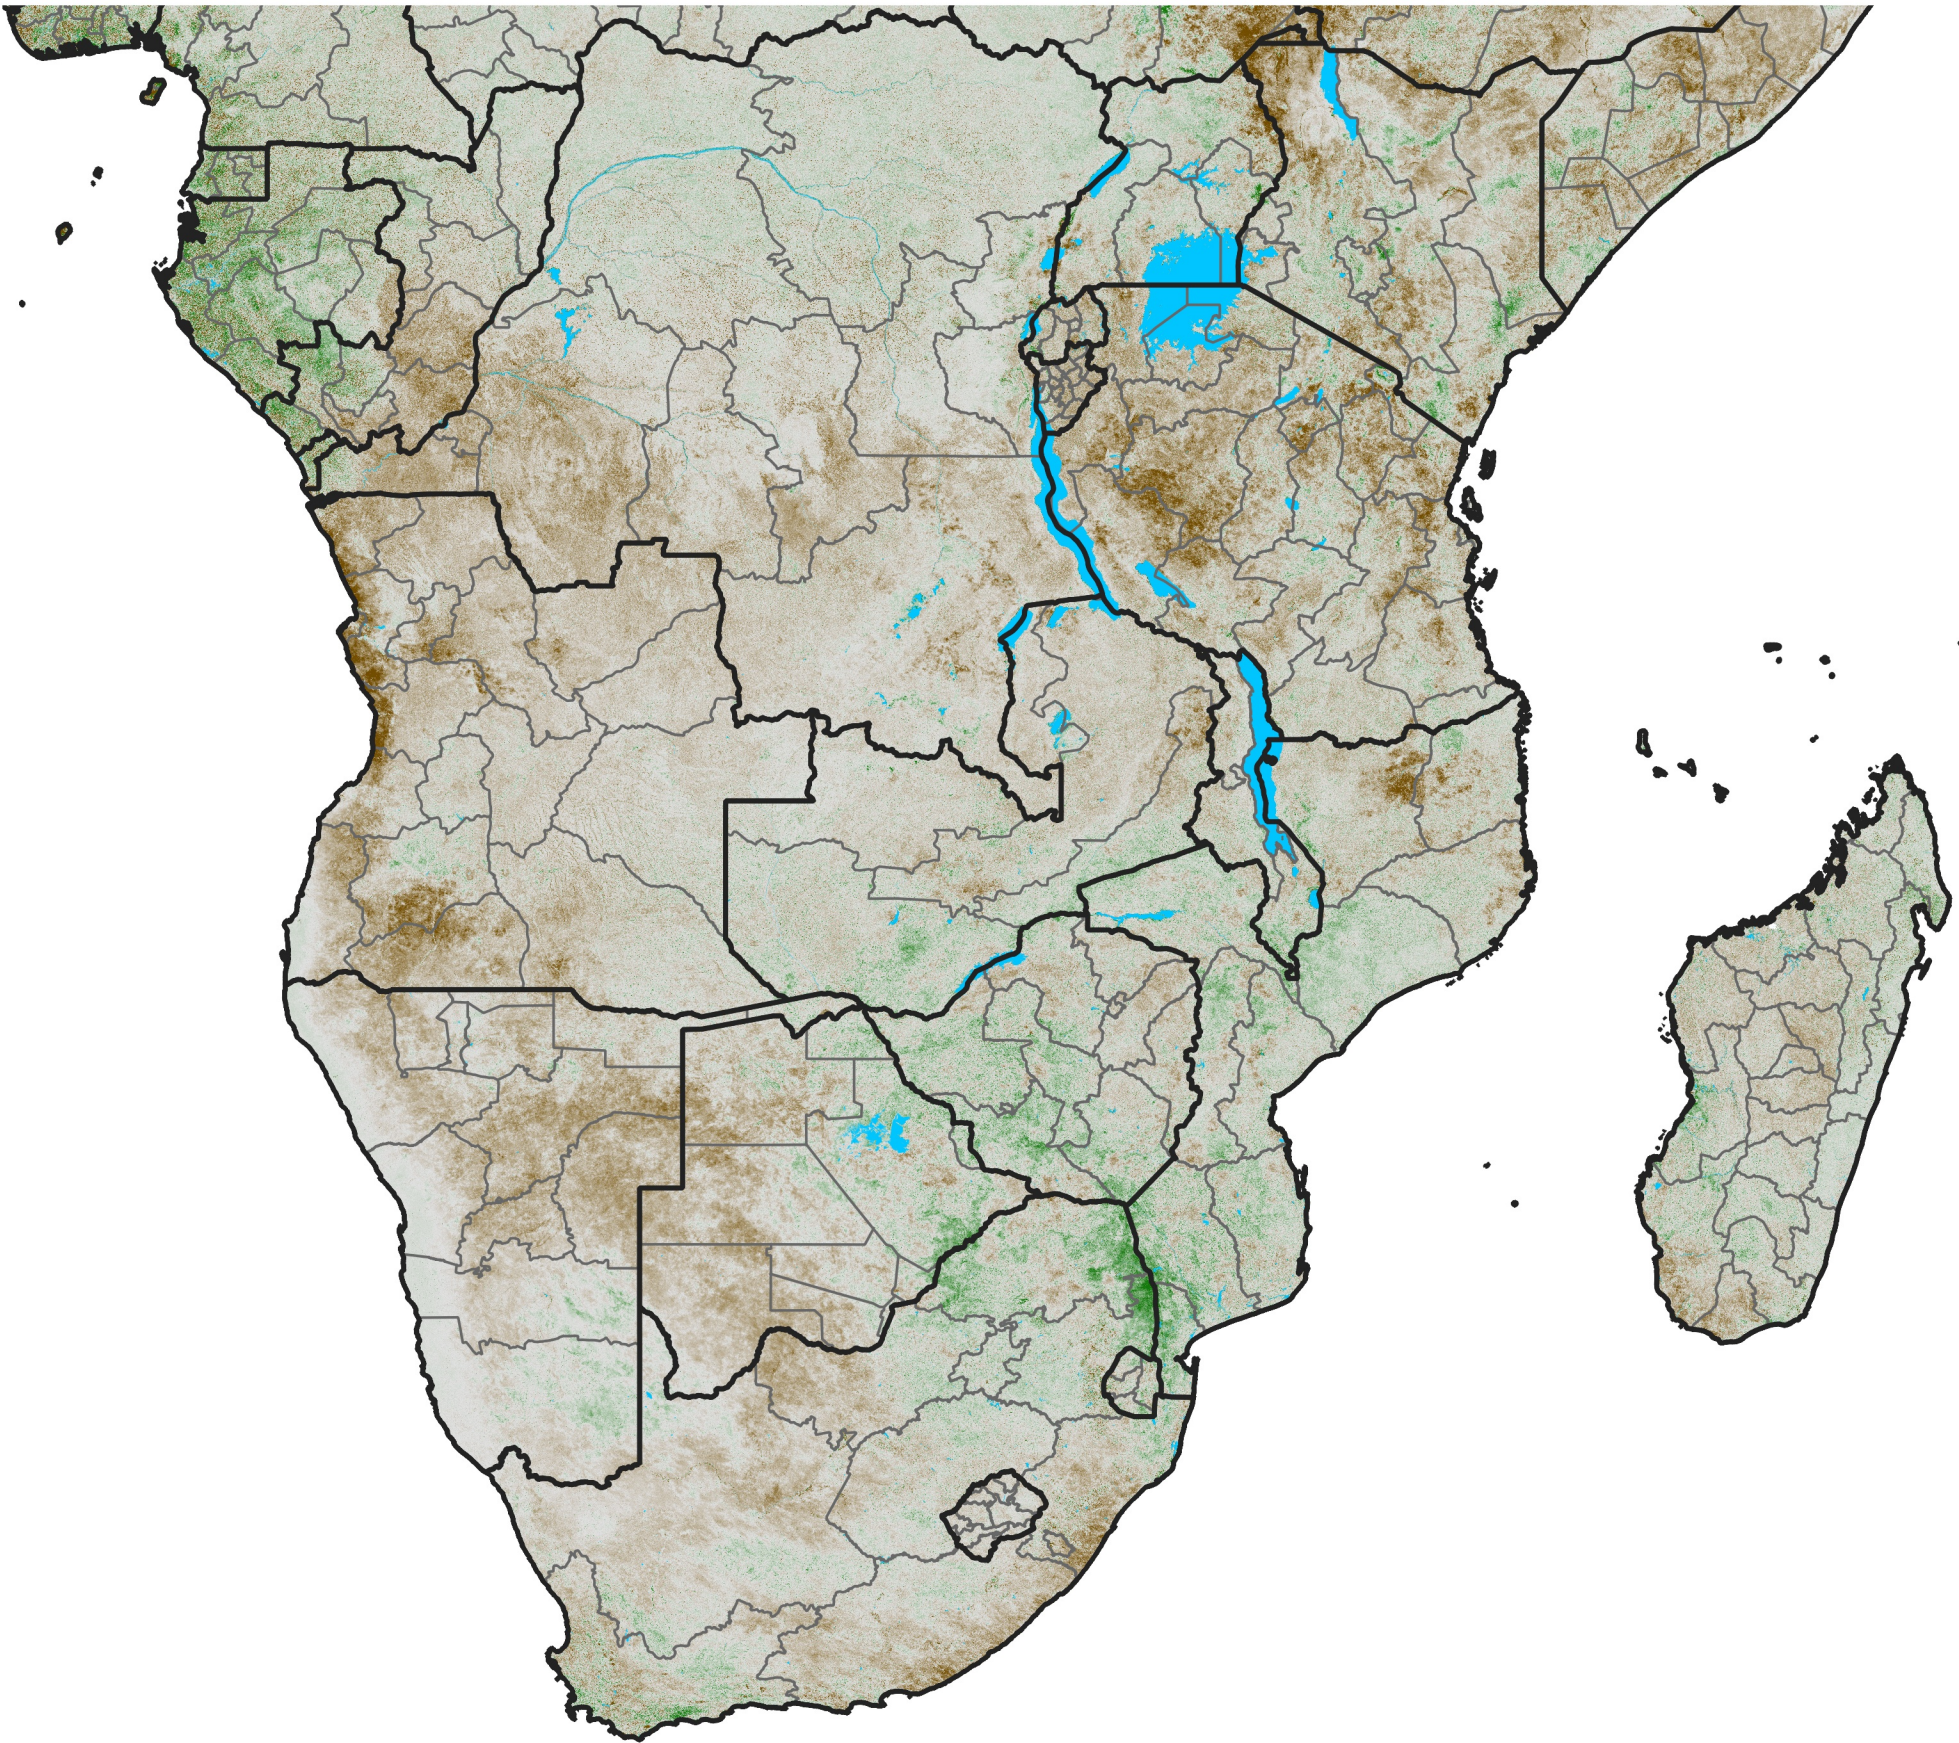

Southern Africa

NDVI Anomaly

2004 minus mean (2003 - 2022)

Period 16 / June 01 - 10, 2004

NDVI Anomaly

< -0.3 -0.2 -0.1 -0.05 0.05 0.1 0.2 >0.3

Negative

No Difference