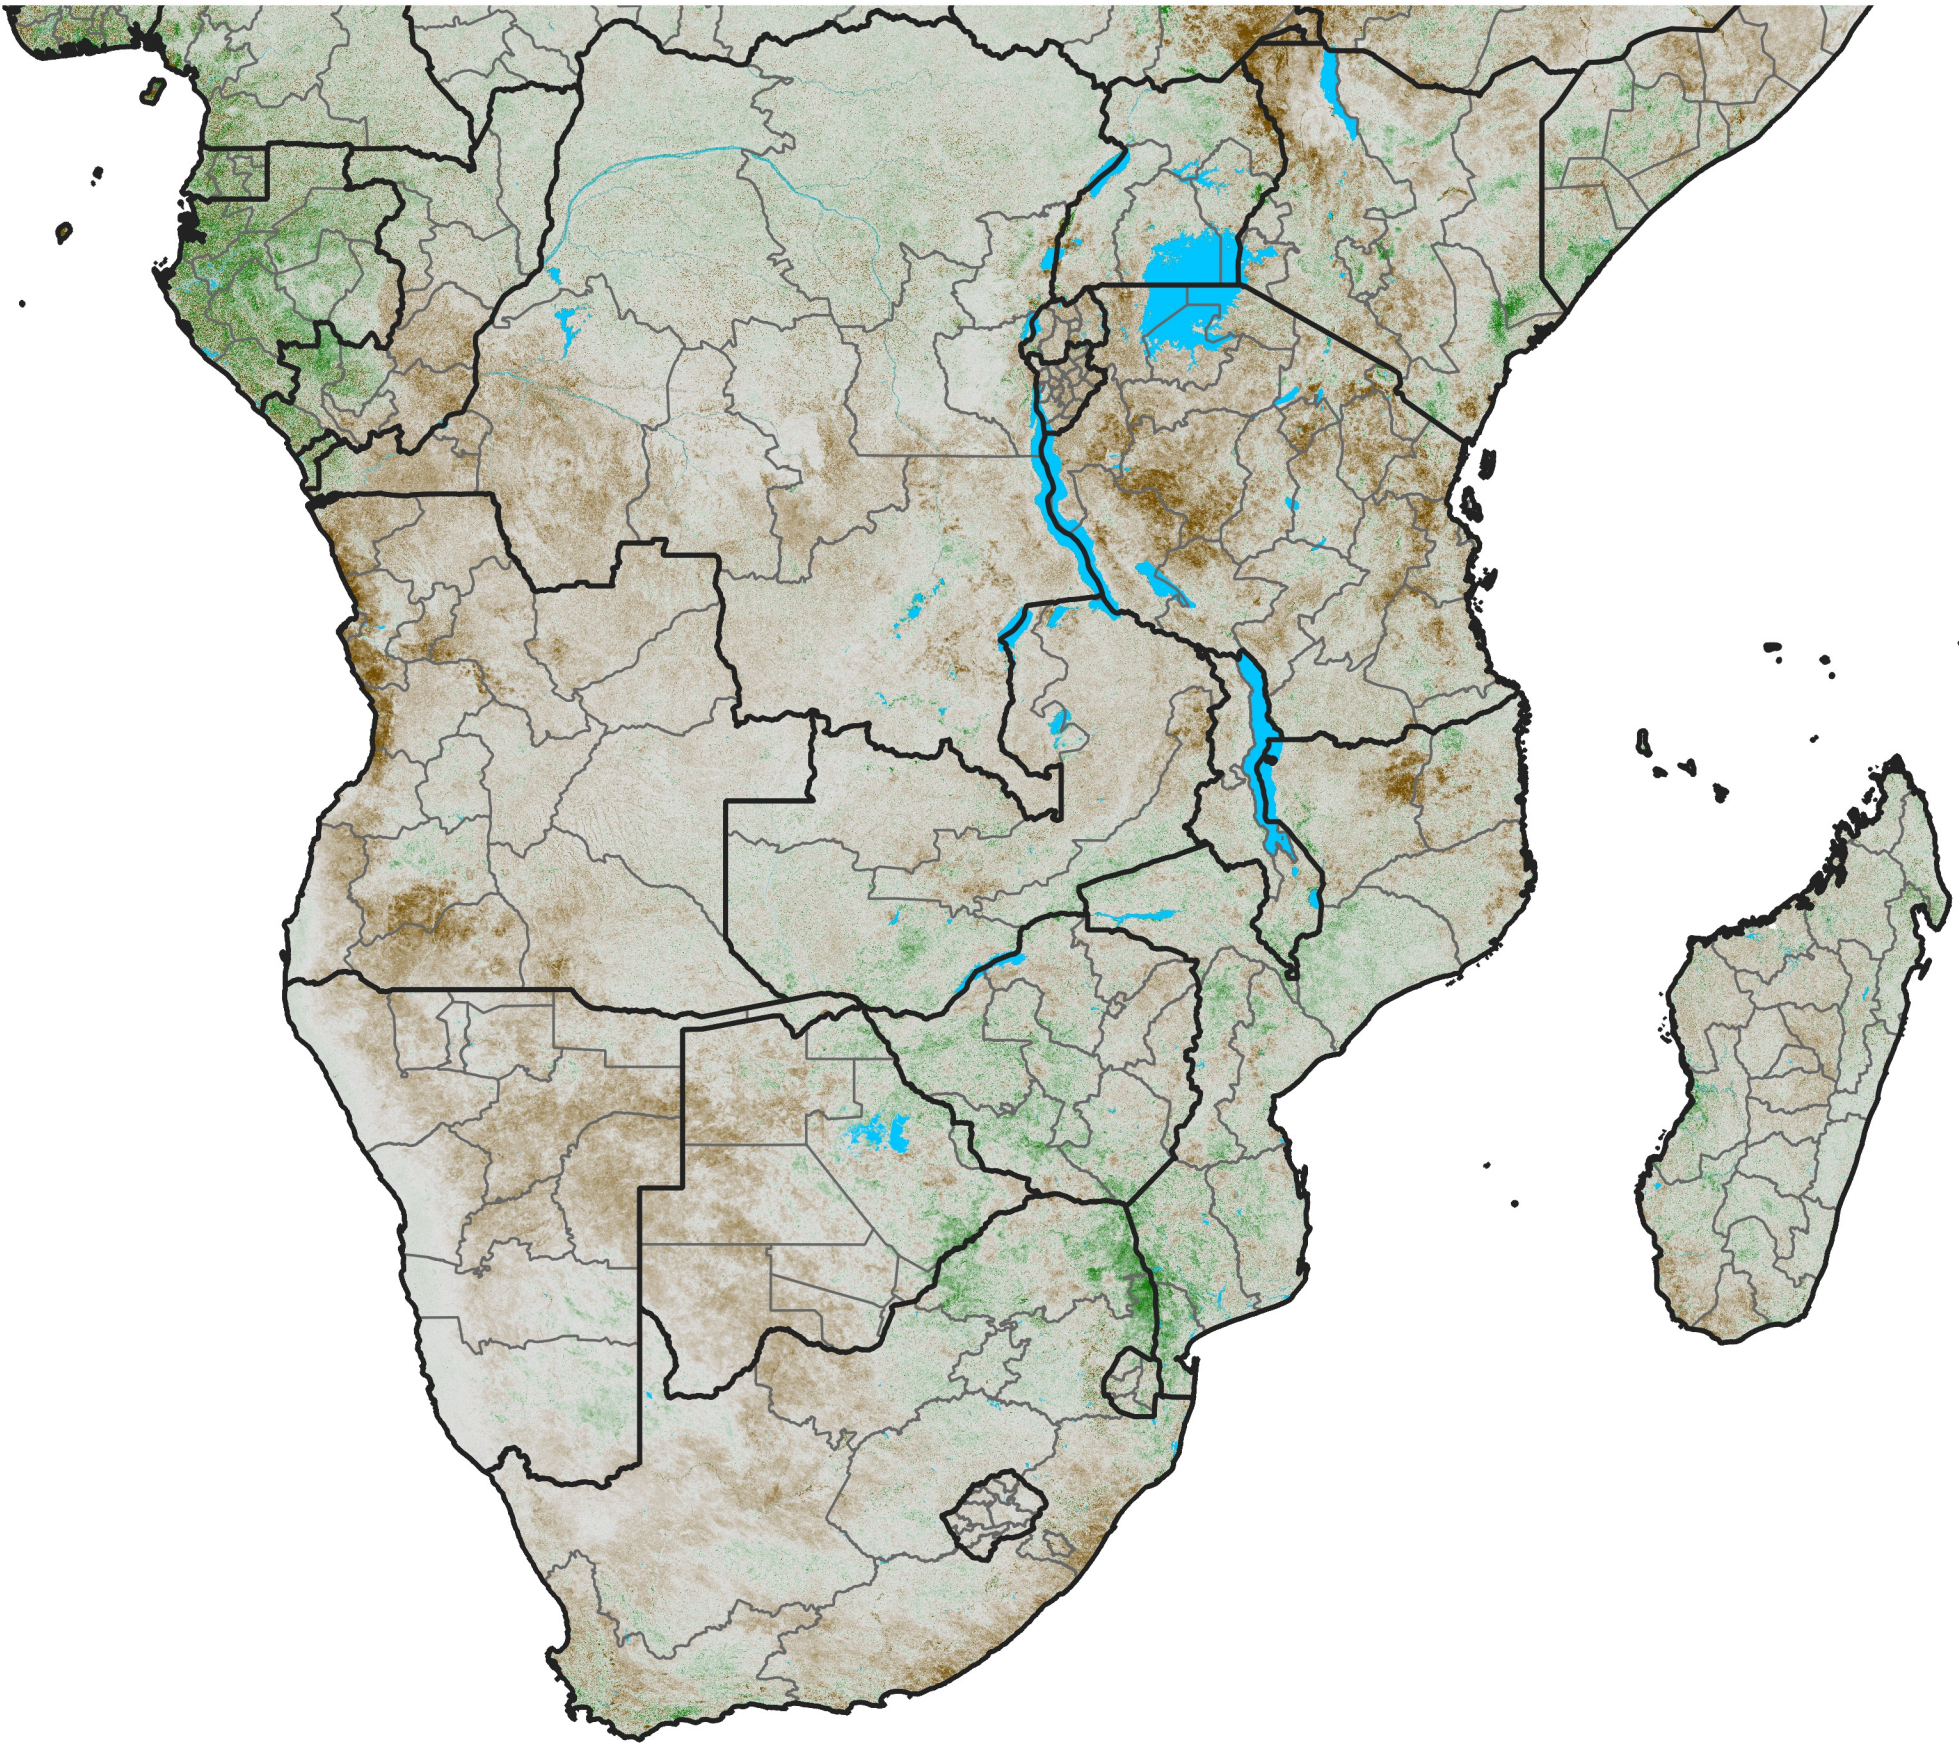

# Southern Africa

## NDVI Anomaly

2004 minus mean (2003 - 2022)

Period 17 / June 11 - 20, 2004

### NDVI Anomaly

< -0.3   -0.2   -0.1   -0.05   0.05   0.1   0.2   >0.3

Negative

No Difference

Positive